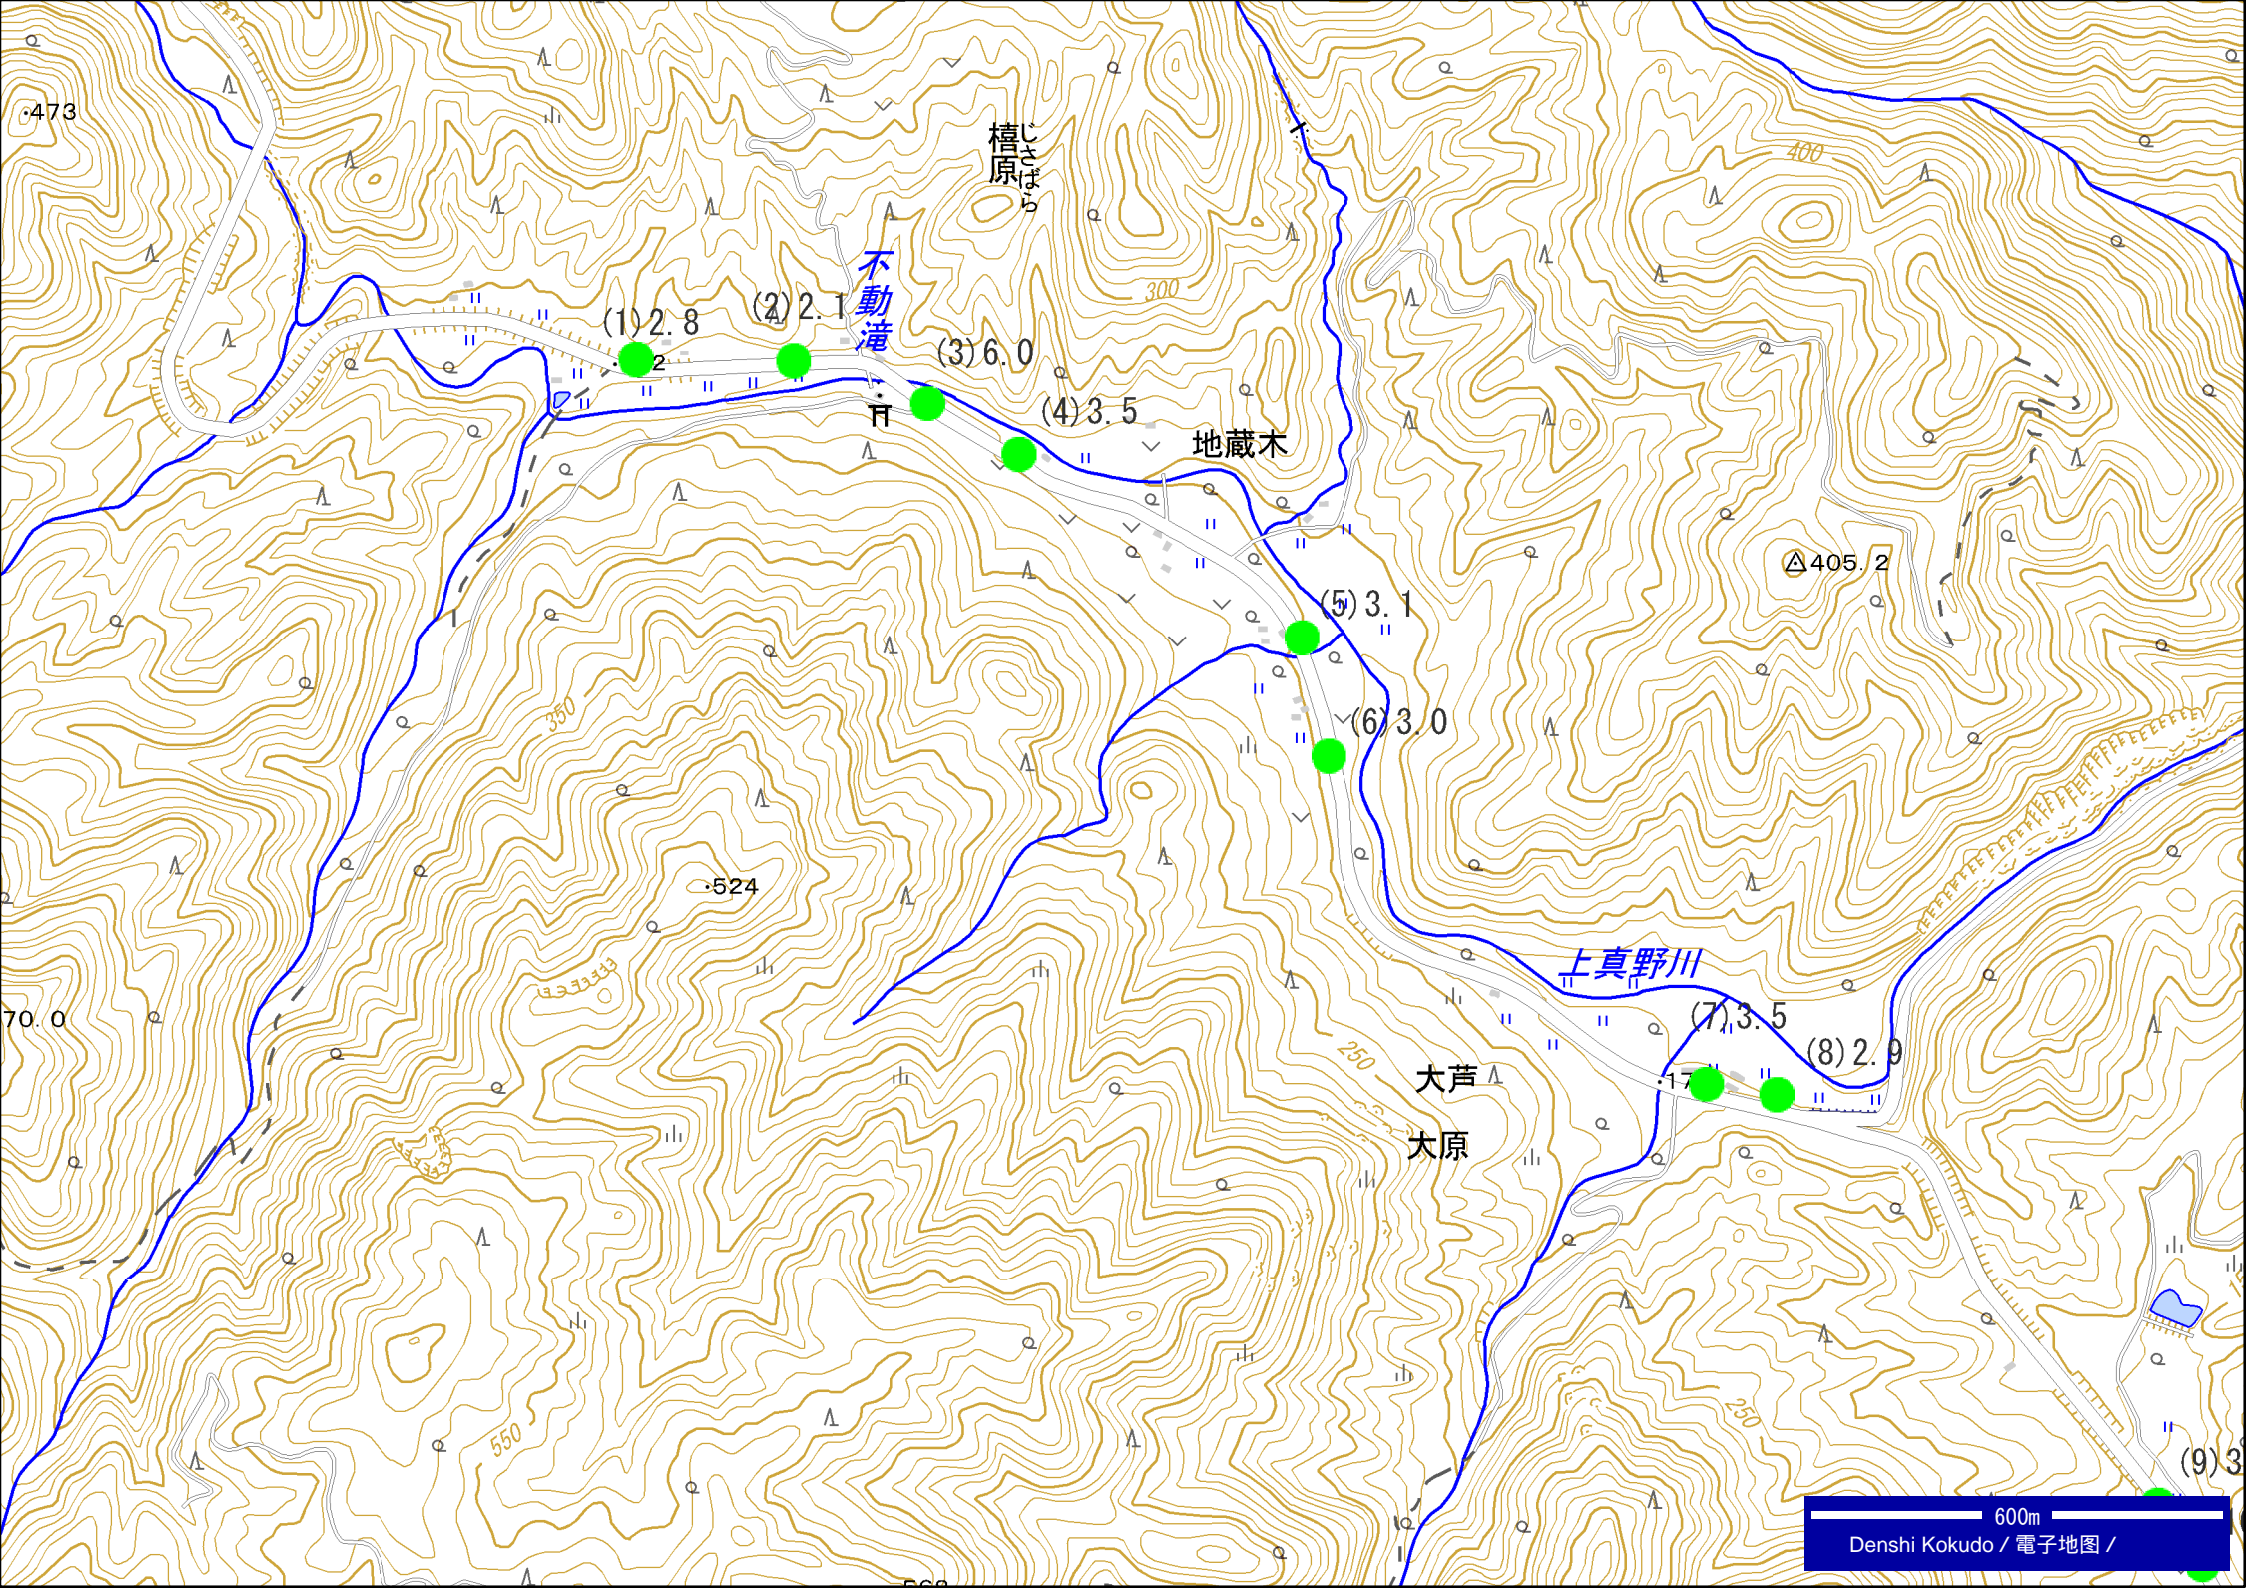

600m

Denshi Kokudo / 電子地図 /