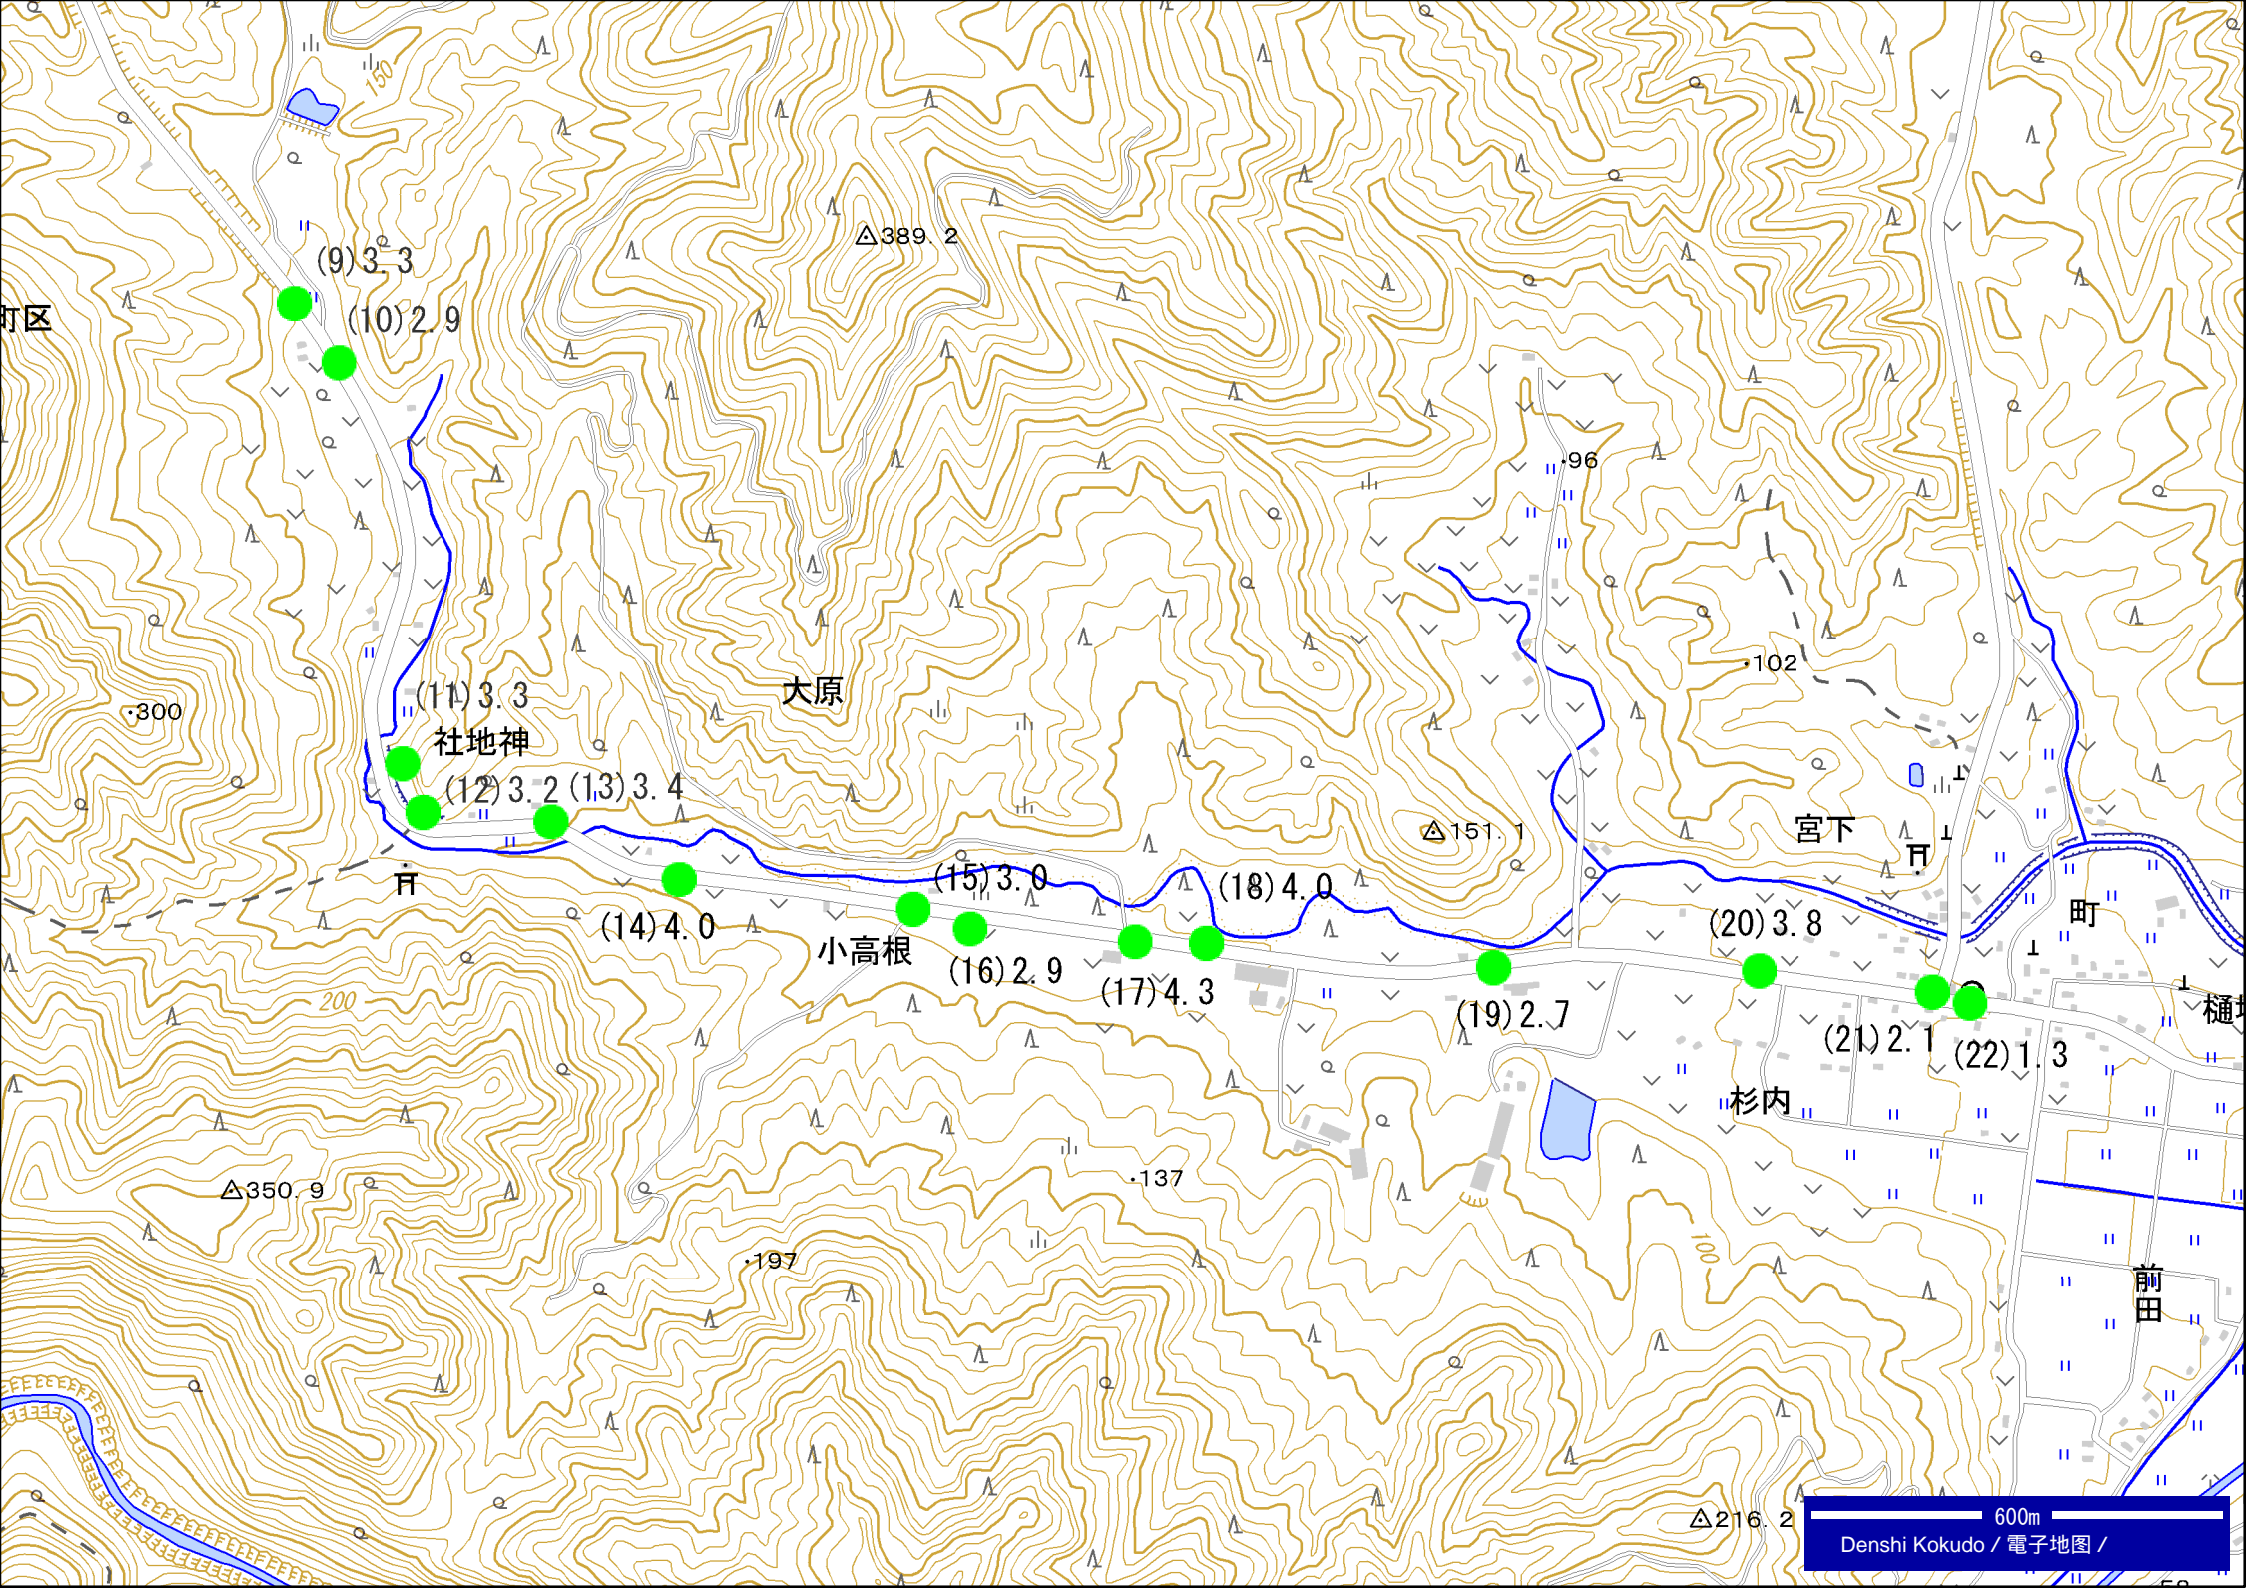

(9) 3.3

(10) 2.9

(11) 3.3

社地神

(12) 3.2

(13) 3.4

(14) 4.0

小高根

(15) 3.0

(16) 2.9

(17) 4.3

(18) 4.0

(19) 2.7

(20) 3.8

(21) 2.1

(22) 1.3

大原

宮下

町

樋

前田

600m

Denshi Kokudo / 電子地图 /