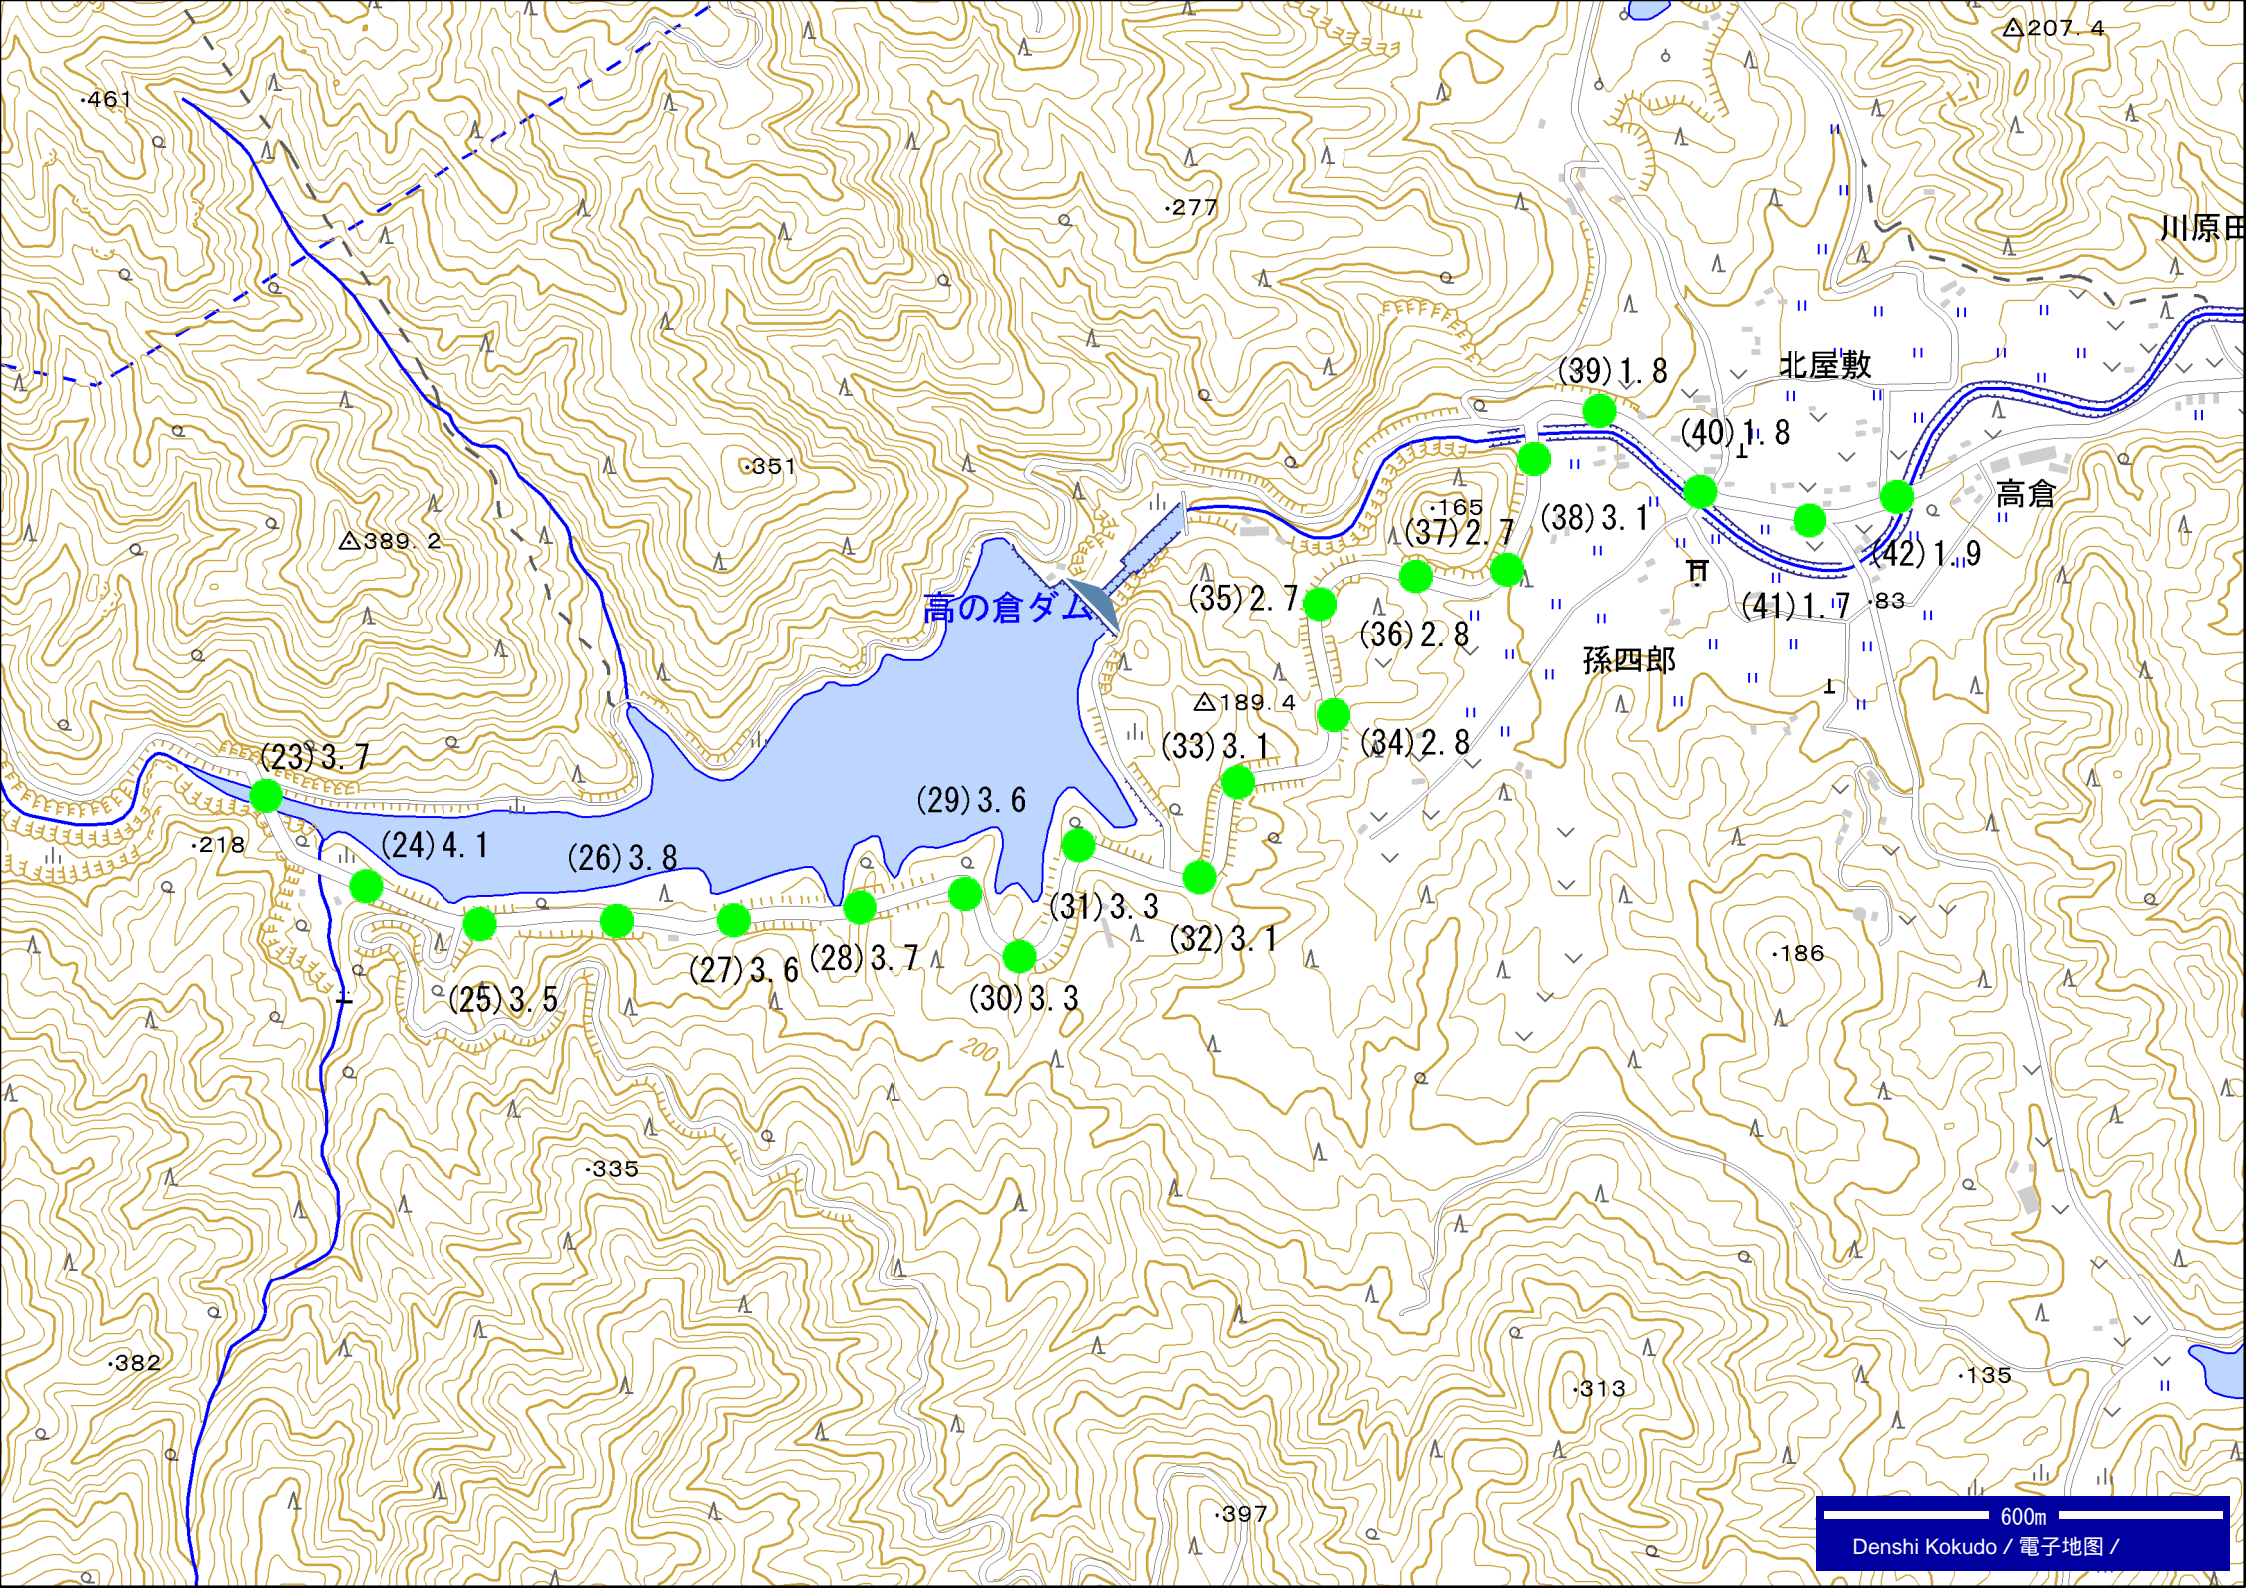

No.	City	Address of monitoring locations	Date of Survey	Readings (μ Sv/h)				Remarks
				In the garden		Around the entrance		
				1m from Ground	50cm from Grond	1m from Ground	50cm from Grond	
79	Haramachi ward	Haramachi ward Takanokura (5)	6/27	2.4	2.6	2.4	2.7	
80	Haramachi ward	Haramachi ward Takanokura (6)	6/27	2.3	2.4	2.4	2.6	
81	Haramachi ward	Haramachi ward Takanokura (7)	6/27	2.7	3.2	2.4	2.8	
82	Haramachi ward	Haramachi ward Takanokura (8)	6/27	2.3	2.6	2.3	2.6	
83	Haramachi ward	Haramachi ward Takanokura (9)	6/27	2.7	2.9	2.7	3.2	
84	Haramachi ward	Haramachi ward Takanokura (1 0)	6/27	2.7	3.0	2.4	2.8	
85	Haramachi ward	Haramachi ward Takanokura (1 1)	6/27	2.8	3.2	1.8	1.6	
86	Haramachi ward	Haramachi ward Takanokura (1 2)	6/27	2.7	3.2	2.8	3.2	
87	Haramachi ward	Haramachi ward Takanokura (1 3)	6/27	2.8	3.0	2.9	3.1	
88	Haramachi ward	Haramachi ward Takanokura (1 4)	6/27	2.2	2.3	1.9	2.2	
89	Haramachi ward	Haramachi ward Takanokura (1 5)	6/27	2.2	2.4	2.1	2.3	
90	Haramachi ward	Haramachi ward Takanokura (1 6)	6/27	3.4	3.7	2.8	3.1	
91	Haramachi ward	Haramachi ward Takanokura (1 7)	6/27	3.0	3.3	1.5	1.5	
92	Haramachi ward	Haramachi ward Takanokura (1 8)	6/27	2.4	2.8	2.0	2.3	
93	Haramachi ward	Haramachi ward Takanokura (1 9)	6/27	3.0	3.3	2.7	2.7	
94	Haramachi ward	Haramachi ward Takanokura (2 0)	6/27	4.0	4.4	2.6	3.1	
95	Haramachi ward	Haramachi ward Takanokura (2 1)	6/27	2.7	2.6	2.2	2.4	
96	Haramachi ward	Haramachi ward Takanokura (2 2)	6/27	3.4	3.7	2.7	2.9	
97	Haramachi ward	Haramachi ward Takanokura (2 3)	6/27	3.3	3.7	2.7	3.2	
98	Haramachi ward	Haramachi ward Takanokura (2 4)	6/27	3.1	3.7	2.3	3.0	
99	Haramachi ward	Haramachi ward Takanokura (2 5)	6/27	4.1	4.6	3.8	3.8	
100	Haramachi ward	Haramachi ward Takanokura (2 6)	6/27	4.7	5.3	4.2	4.3	
101	Haramachi ward	Haramachi ward Takanokura (2 7)	6/27	2.9	3.6	2.9	3.2	
102	Haramachi ward	Haramachi ward Takanokura (2 8)	6/27	3.3	3.8	2.8	3.2	
103	Haramachi ward	Haramachi ward Takanokura (2 9)	6/27	3.5	3.7	3.3	3.9	
104	Haramachi ward	Haramachi ward Takanokura (3 0)	6/27	3.2	4.0	3.1	3.9	
105	Haramachi ward	Haramachi ward Takanokura (3 1)	6/27	2.9	3.2	2.2	2.1	
106	Haramachi ward	Haramachi ward Takanokura (3 2)	6/27	3.4	3.7	2.5	2.6	
107	Haramachi ward	Haramachi ward Takanokura (3 3)	6/27	2.3	2.5	1.9	2.2	
108	Haramachi ward	Haramachi ward Oshigama (1)	6/27	2.5	2.8	2.2	2.3	
109	Haramachi ward	Haramachi ward Baba (1)	6/27	2.7	3.0	2.3	2.7	
110	Haramachi ward	Haramachi ward Baba (2)	6/27	2.5	2.8	2.6	2.8	
111	Haramachi ward	Haramachi ward Katakura (1)	6/27	3.0	3.3	2.4	2.6