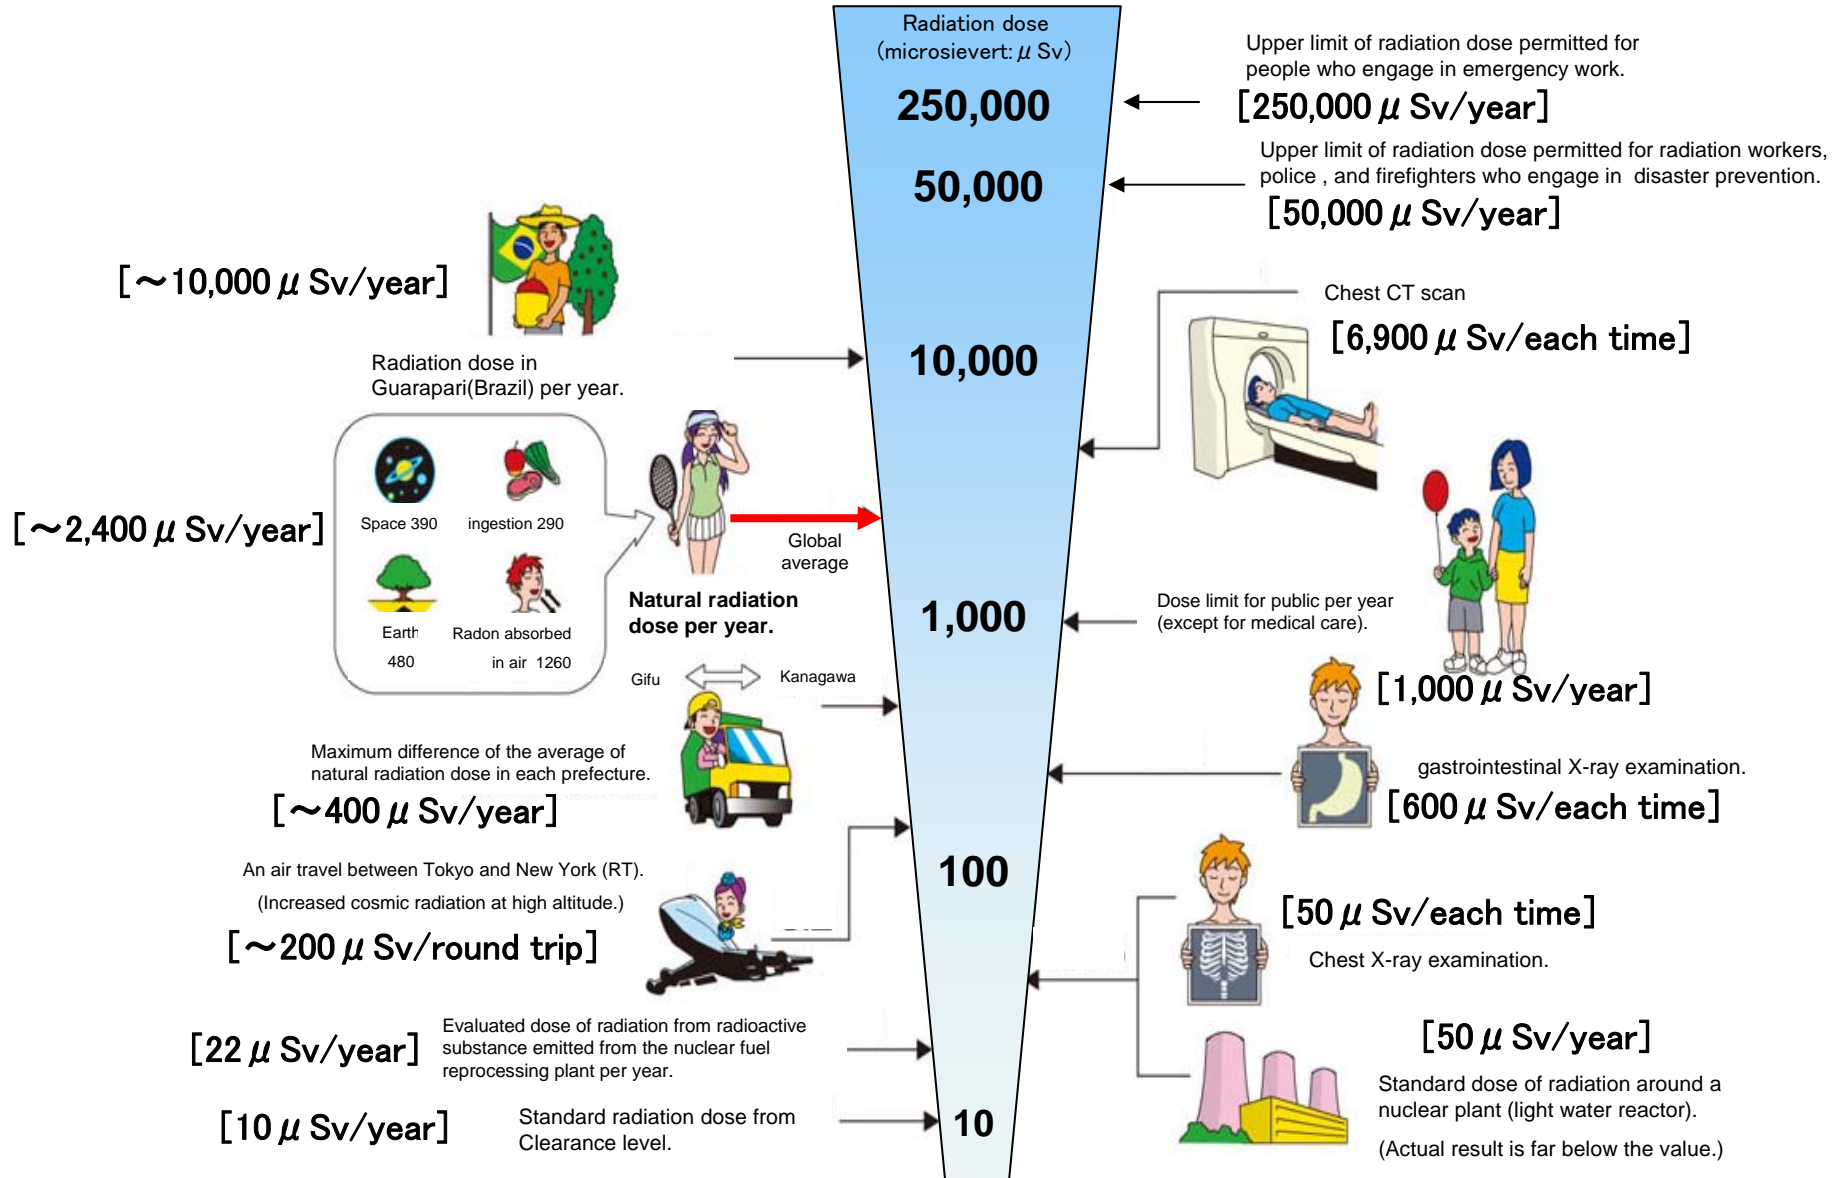

Radiation in Daily-life

※Unit : μSv

※ Sv [Sievert] = Constant of organism effect by kind of radiation (※) \times Gy [gray]

※ It is 1 in case of X ray and γ ray.