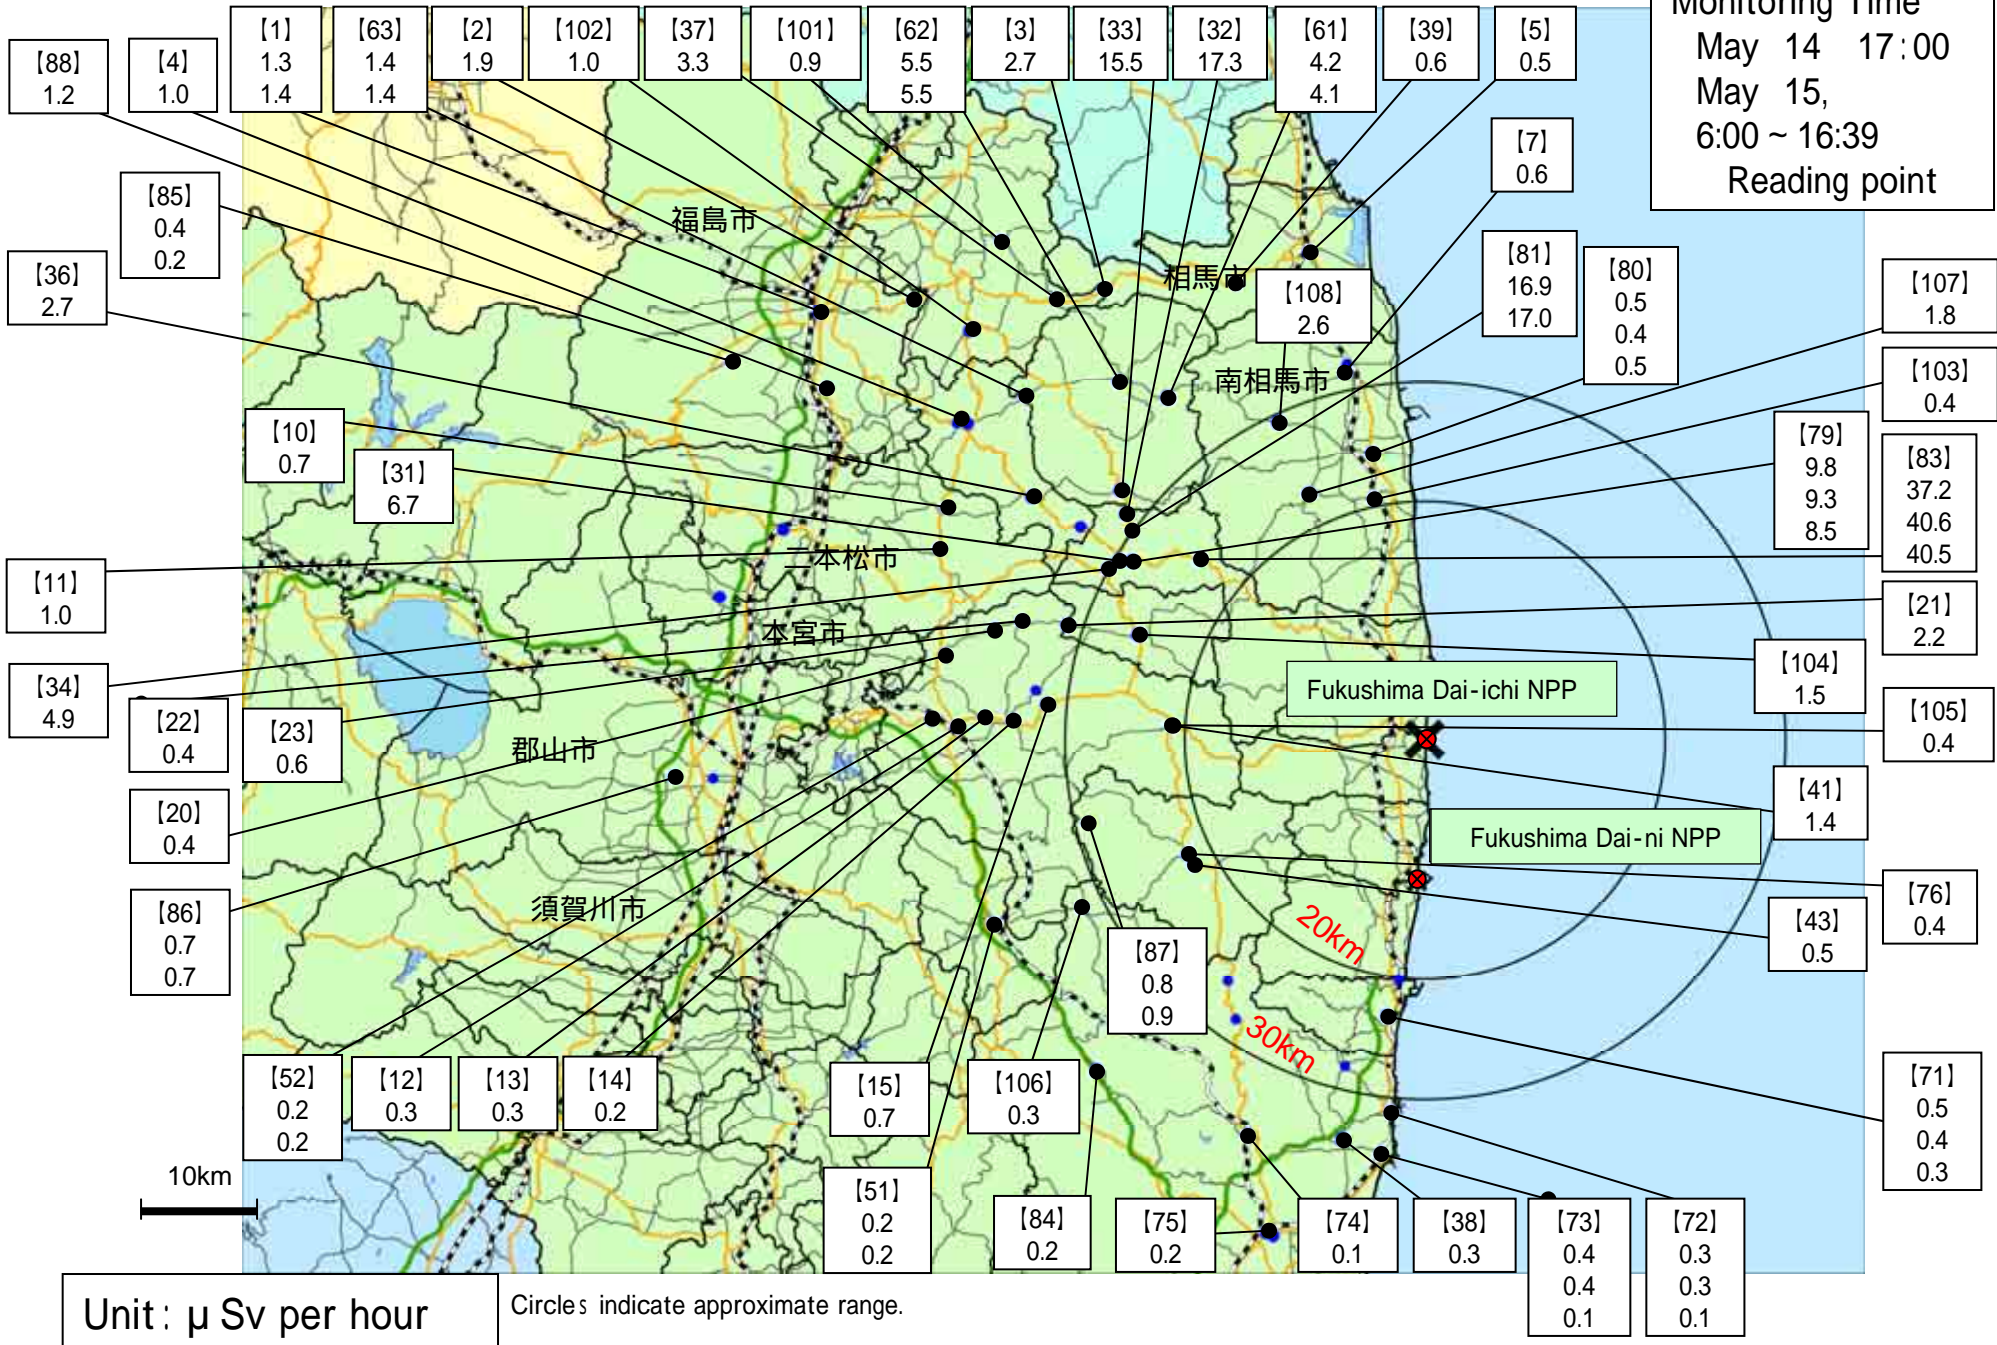

- * 1 measured by Geiger-Müller counter
- * 2 measured by ionization chamber type survey meter
- * 3 measured by NaI scintillator detector
- * 4 variation range of the measuring data in measuring time

* [71] : These are positioned in same area but a few hundred meters away.

Readings at Reading point out of Fukushima Dai-ichi NPP

Monitoring Time
 May 14 17:00
 May 15,
 6:00 ~ 16:39
 Reading point

Readings at Reading point out of 20 Km Zone of Fukushima Dai-ichi NPP