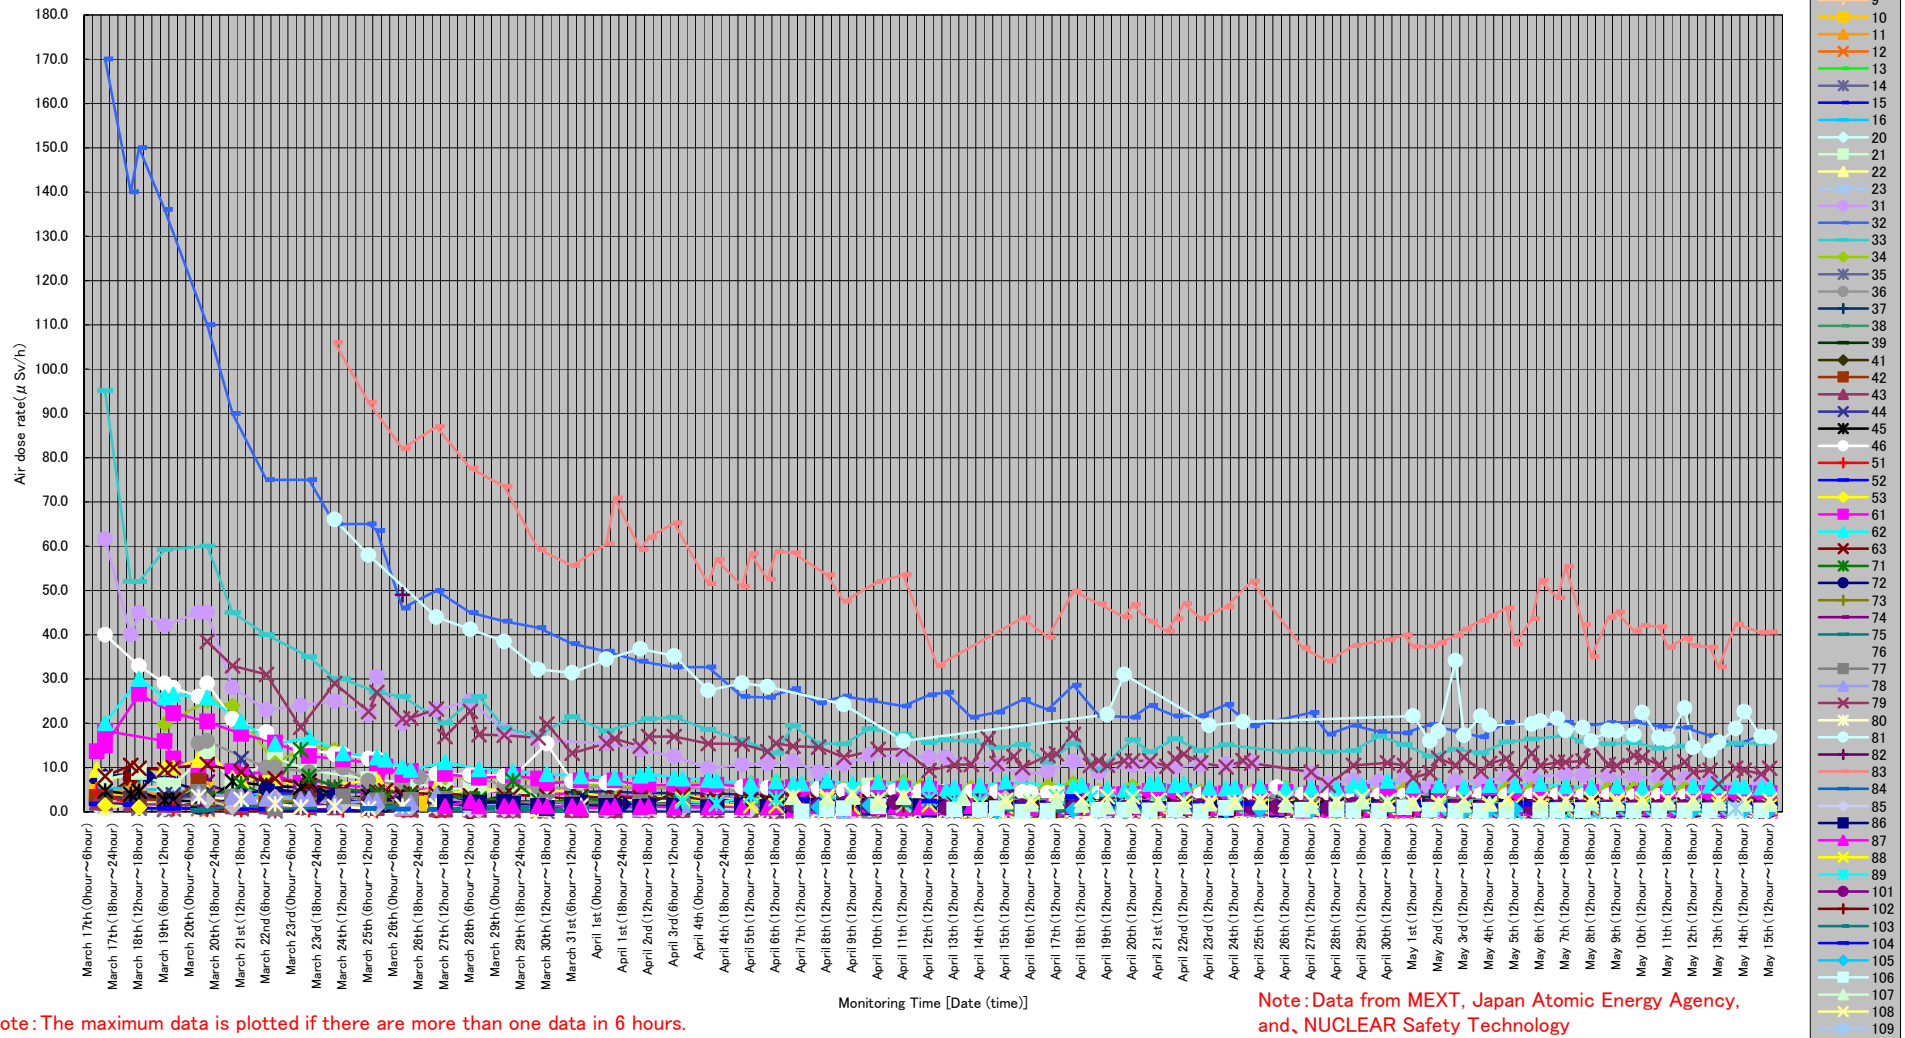

- * 1 measured by Geiger-Müller counter
- * 2 measured by ionization chamber type survey meter
- * 3 measured by NaI scintillator detector
- * 4 variation range of the measuring data in measuring time

* [71] : These are positioned in same area but a few hundred meters away.

Readings at Reading point out of Fukushima Dai-ichi NPP

Monitoring Time
 May 14 17:00
 May 15,
 6:00 ~ 16:39
 Reading point

Readings at Reading point out of 20 Km Zone of Fukushima Dai-ichi NPP