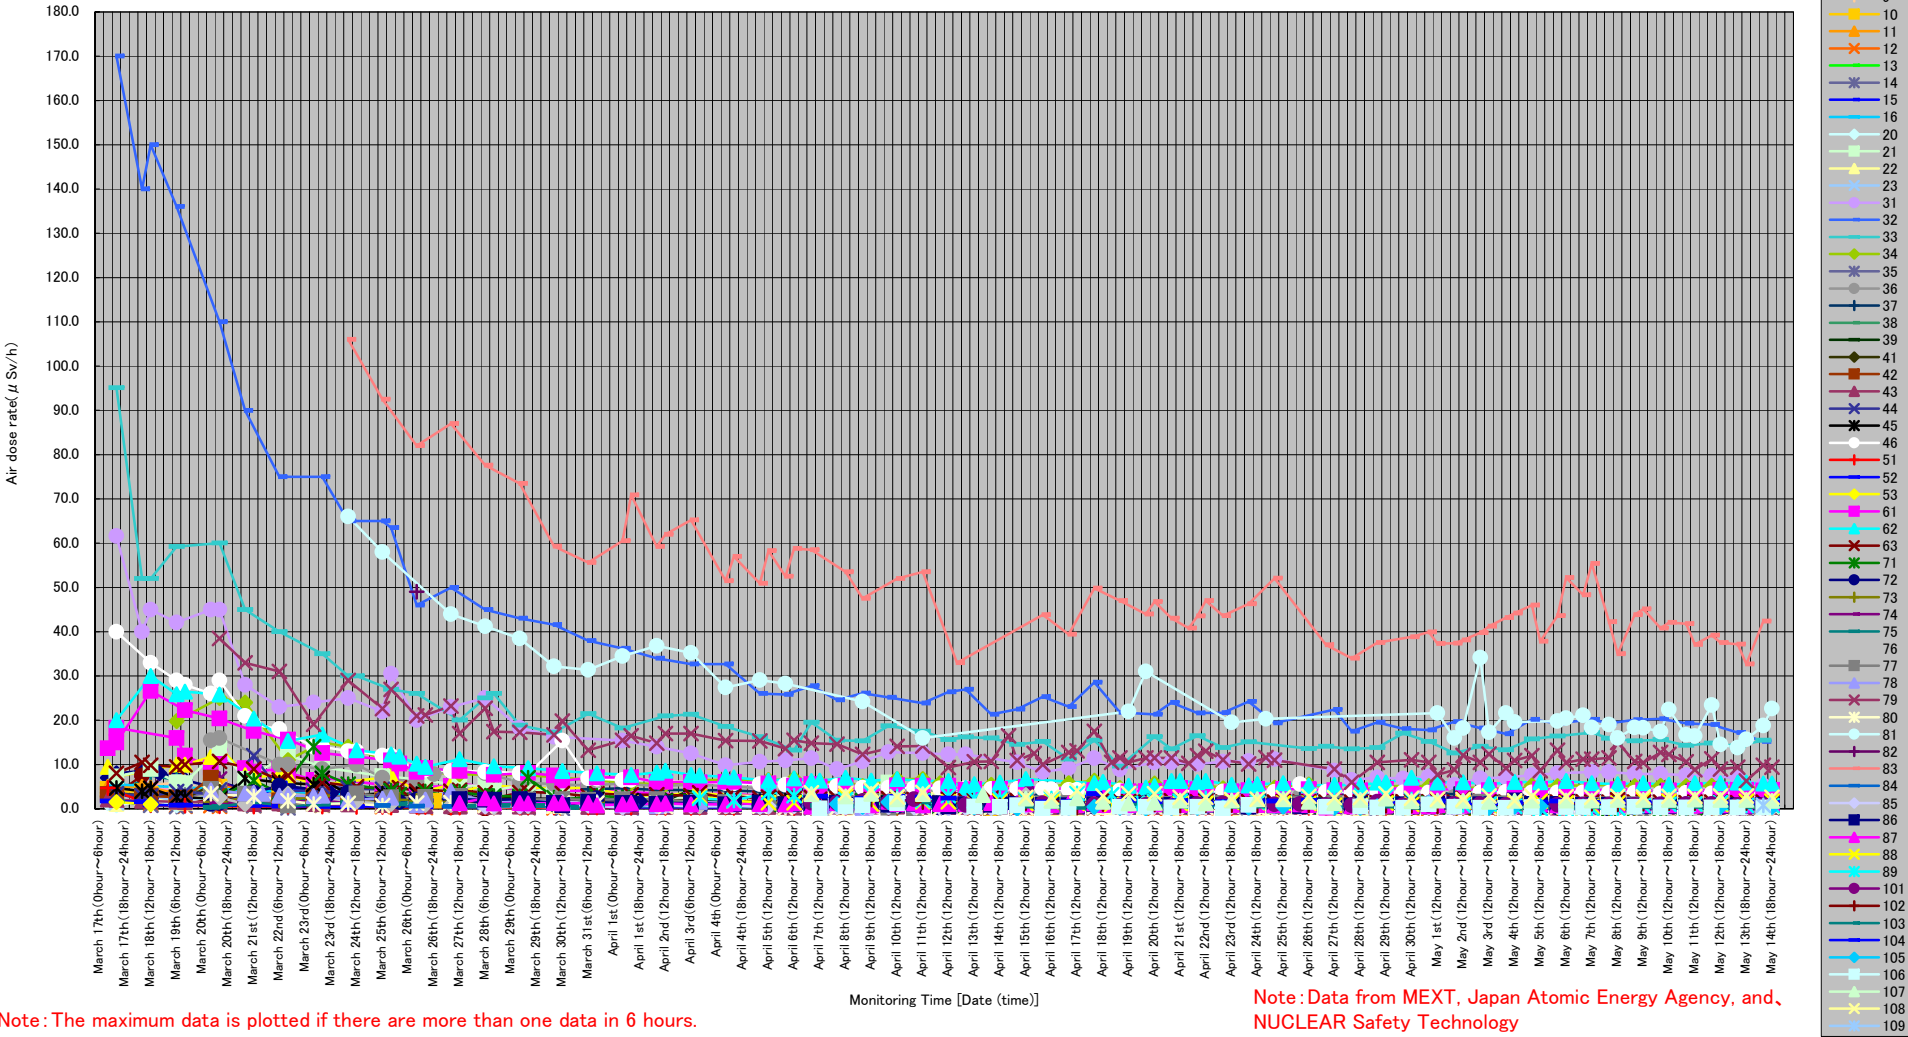

Readings at Reading point out of 20 Km Zone of Fukushima Dai-ichi NPP