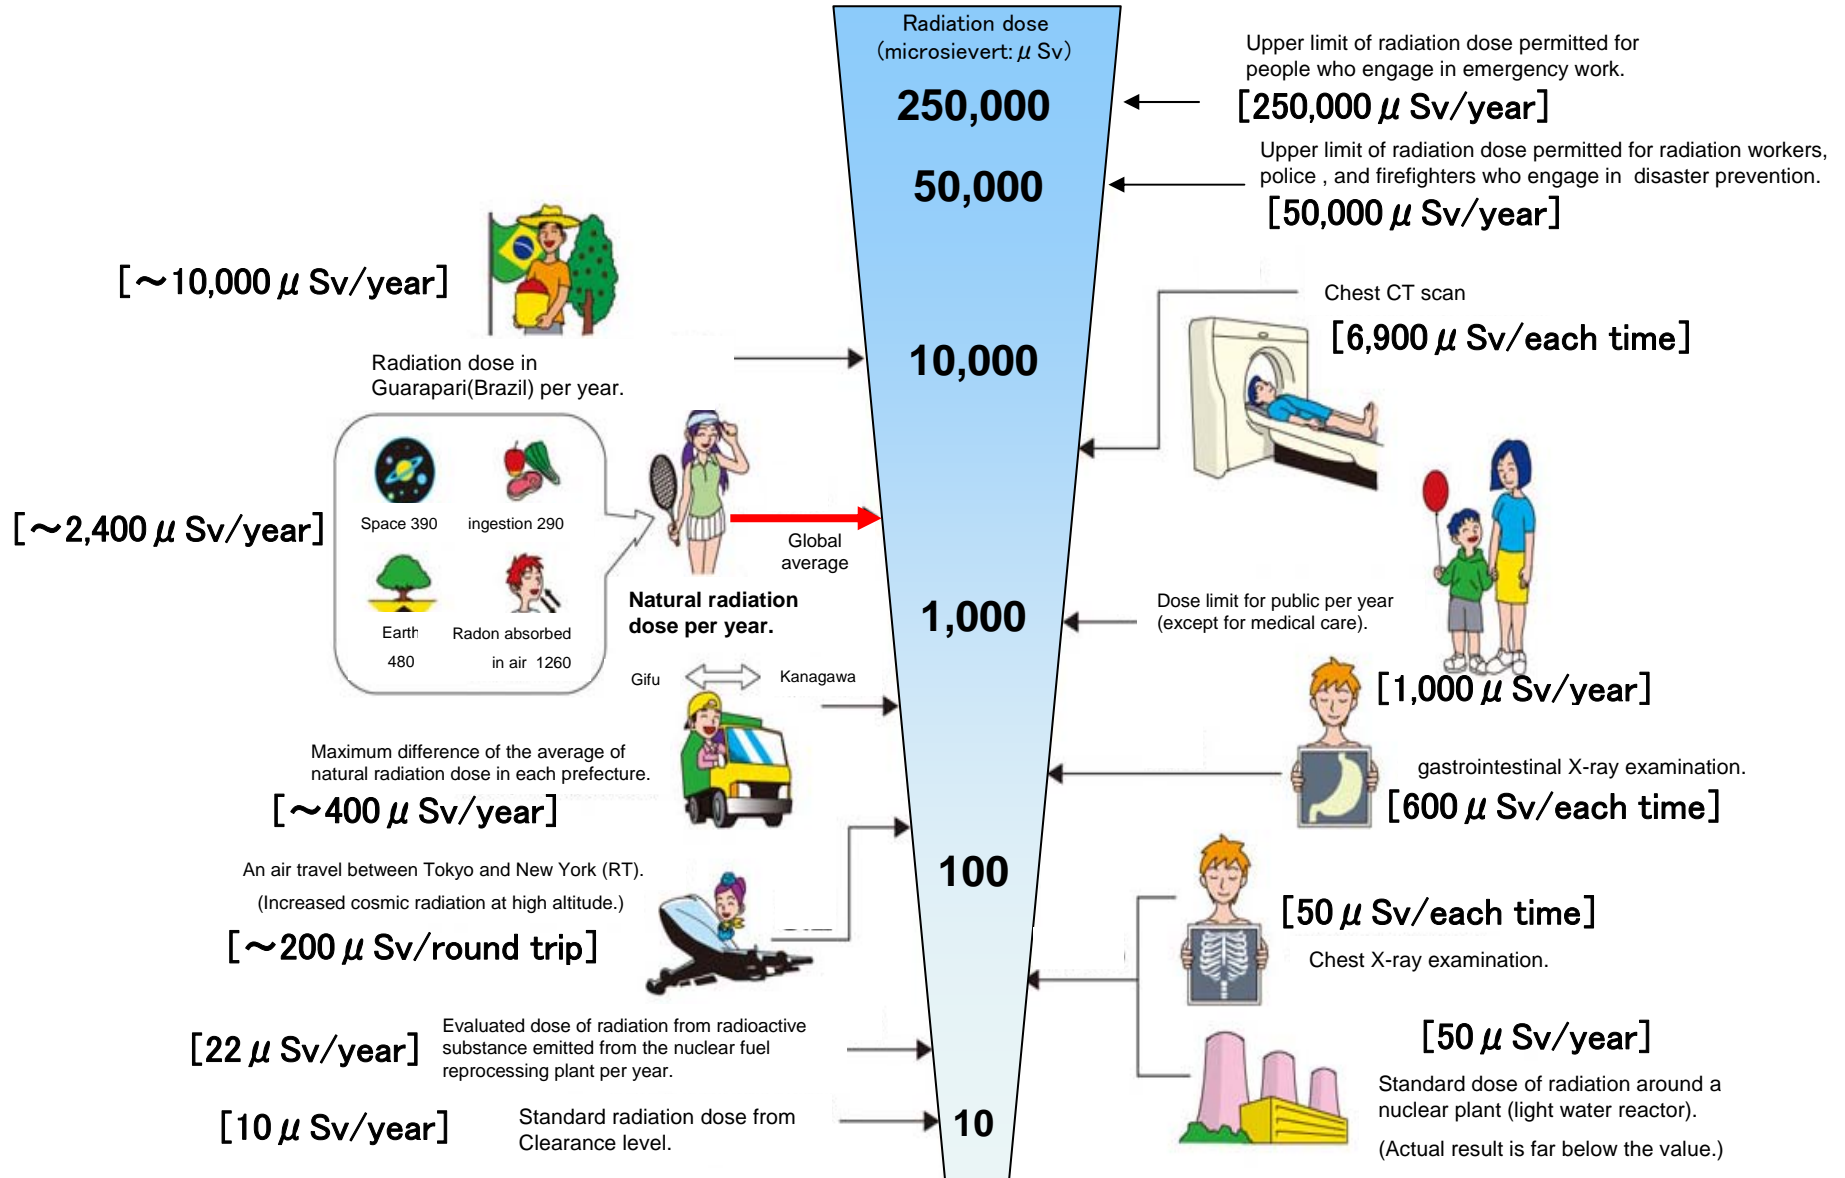

Readings at Reading point out of 20 Km Zone of Fukushima Dai-ichi NPP

As of 10:00 May 15, 2011

Ministry of Education, Culture, Sports, Science and Technology (MEXT)

Monitoring Outputs by MEXT

*Boldface and underlined readings are new.

- * 1 measured by Geiger-Müller counter
- * 2 measured by ionization chamber type survey meter
- * 3 measured by NaI scintillator detector
- * 4 variation range of the measuring data in measuring time

* [71] [76] : These are positioned in same area but a few hundred meters away.

Readings at Reading point out of Fukushima Dai-ichi NPP

Monitoring Time
 May 13 17:00
 May 14,
 6:00 ~ 16:55
 Reading point

Readings at Reading point out of 20 Km Zone of Fukushima Dai-ichi NPP

Radiation in Daily-life

※Unit : μSv

※ Sv [Sievert] = Constant of organism effect by kind of radiation (※) × Gy [gray]

※ It is 1 in case of X ray and γ ray.