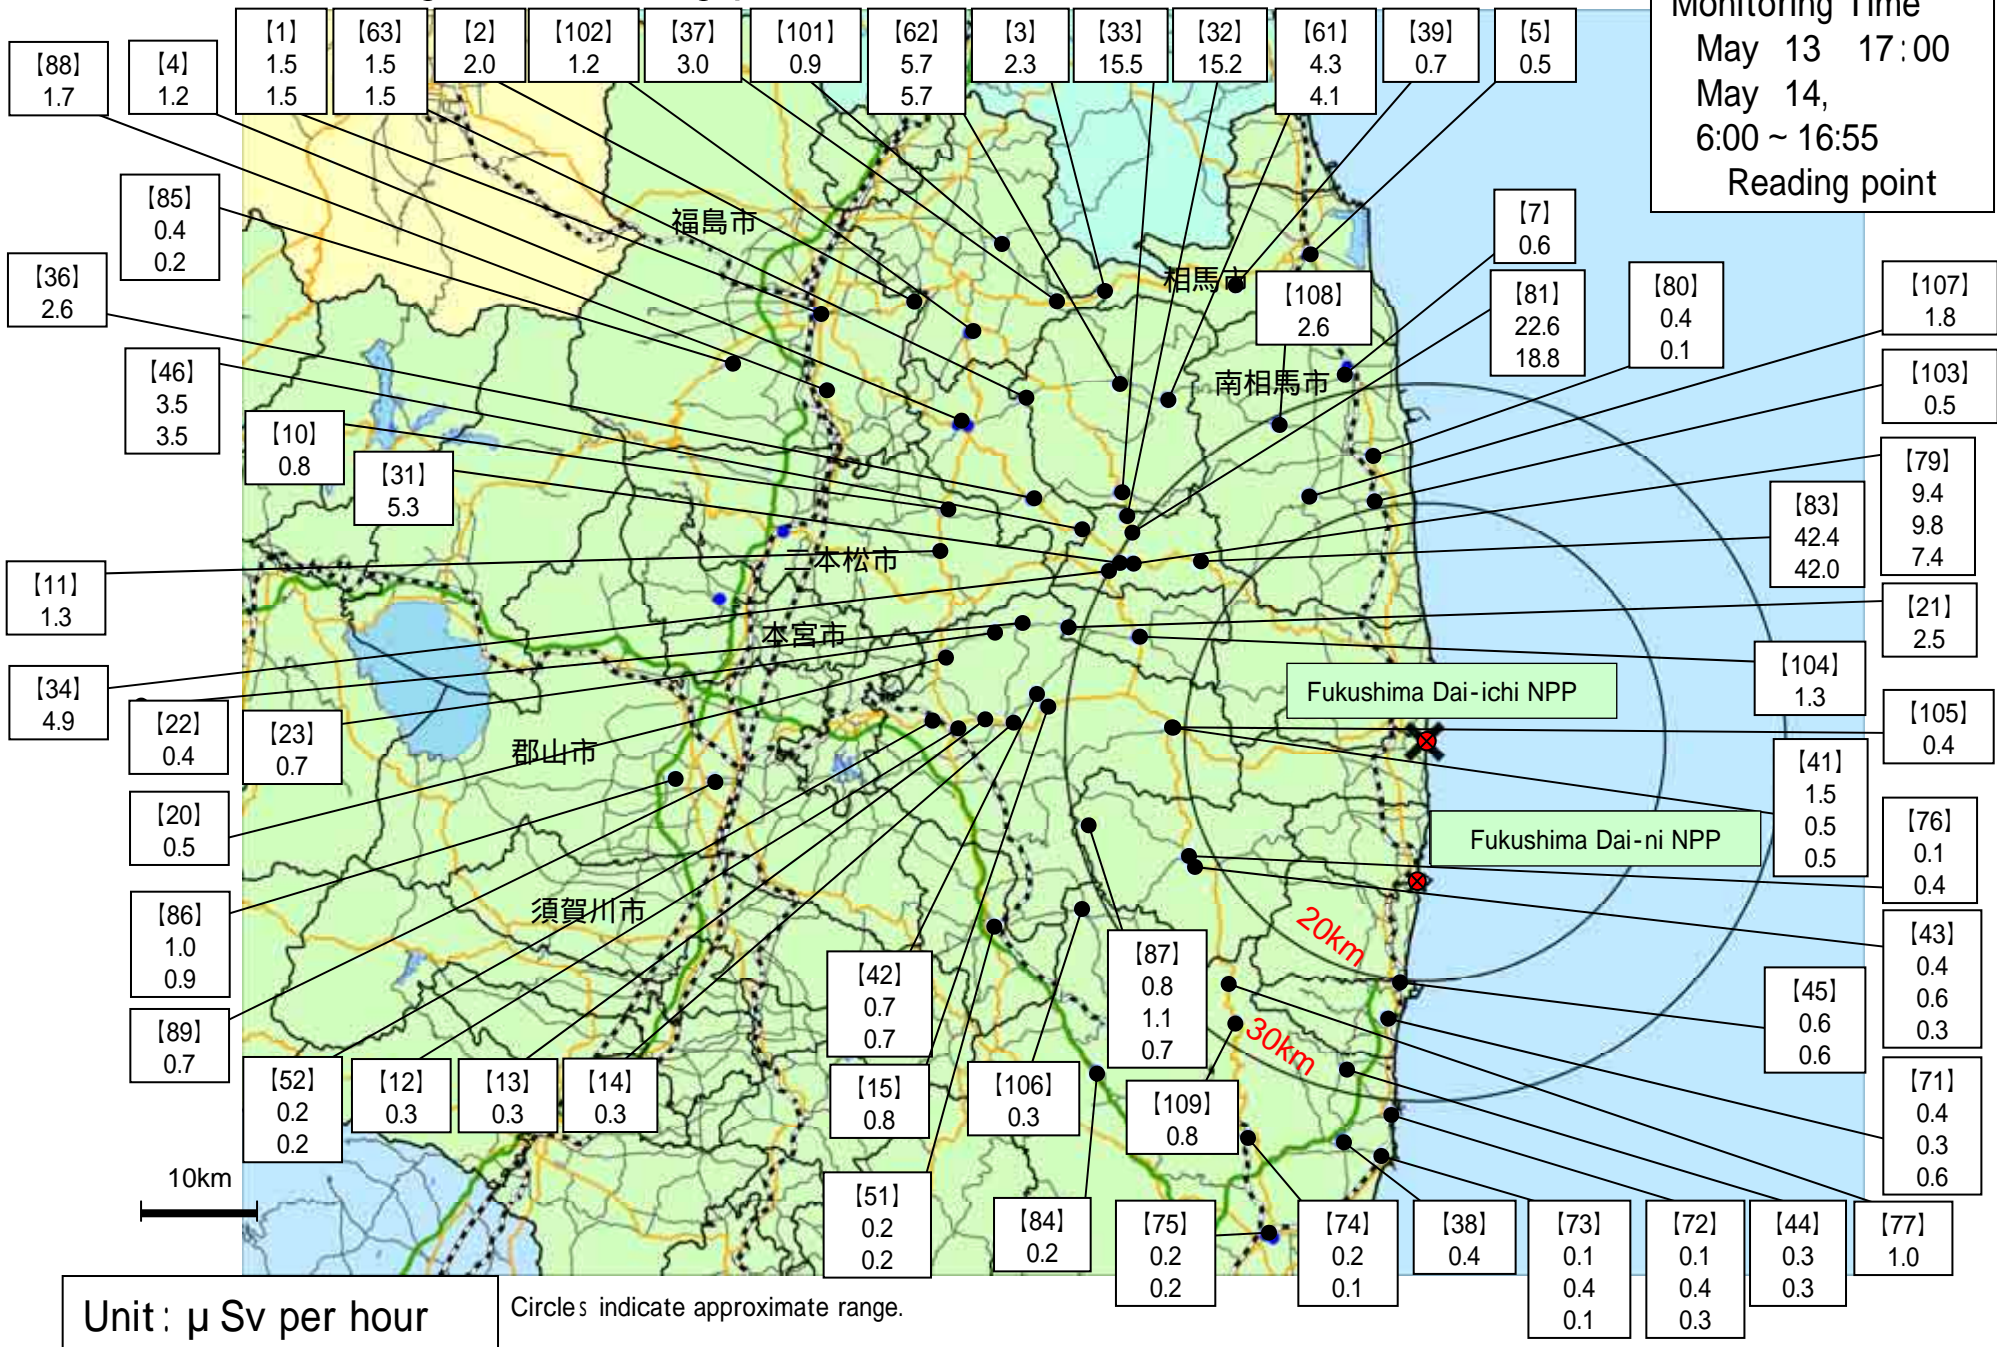

- * 1 measured by Geiger-Müller counter
- * 2 measured by ionization chamber type survey meter
- * 3 measured by NaI scintillator detector
- * 4 variation range of the measuring data in measuring time

* [71] [76] : These are positioned in same area but a few hundred meters away.

Readings at Reading point out of Fukushima Dai-ichi NPP

Monitoring Time
 May 13 17:00
 May 14,
 6:00 ~ 16:55
 Reading point