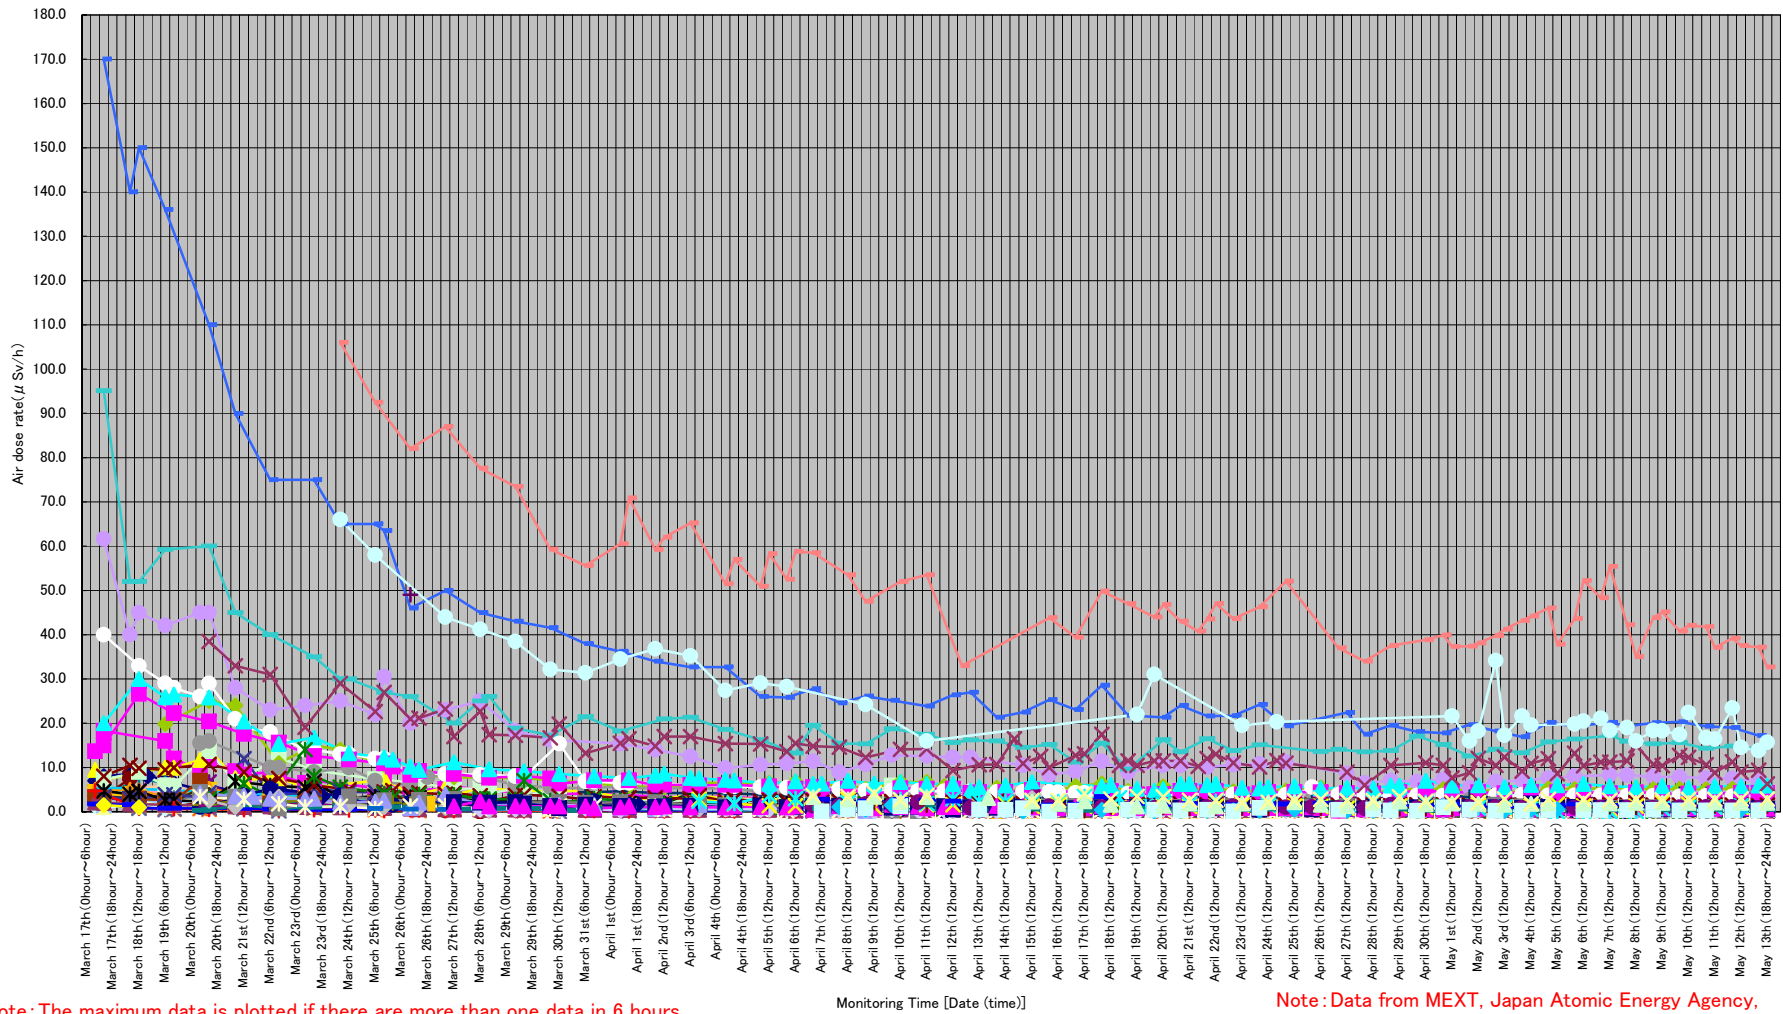

* [76] : These are positioned in same area but a few hundred meters away.

Readings at Reading point out of Fukushima Dai-ichi NPP

Monitoring Time
 May 12, 11:14
 May 12, 17:00
 May 13,
 6:00 ~ 17:14
 Reading point

Unit : $\mu\text{Sv per hour}$

Circles indicate approximate range.

Readings at Reading point out of 20 Km Zone of Fukushima Dai-ichi NPP

Note: The maximum data is plotted if there are more than one data in 6 hours.