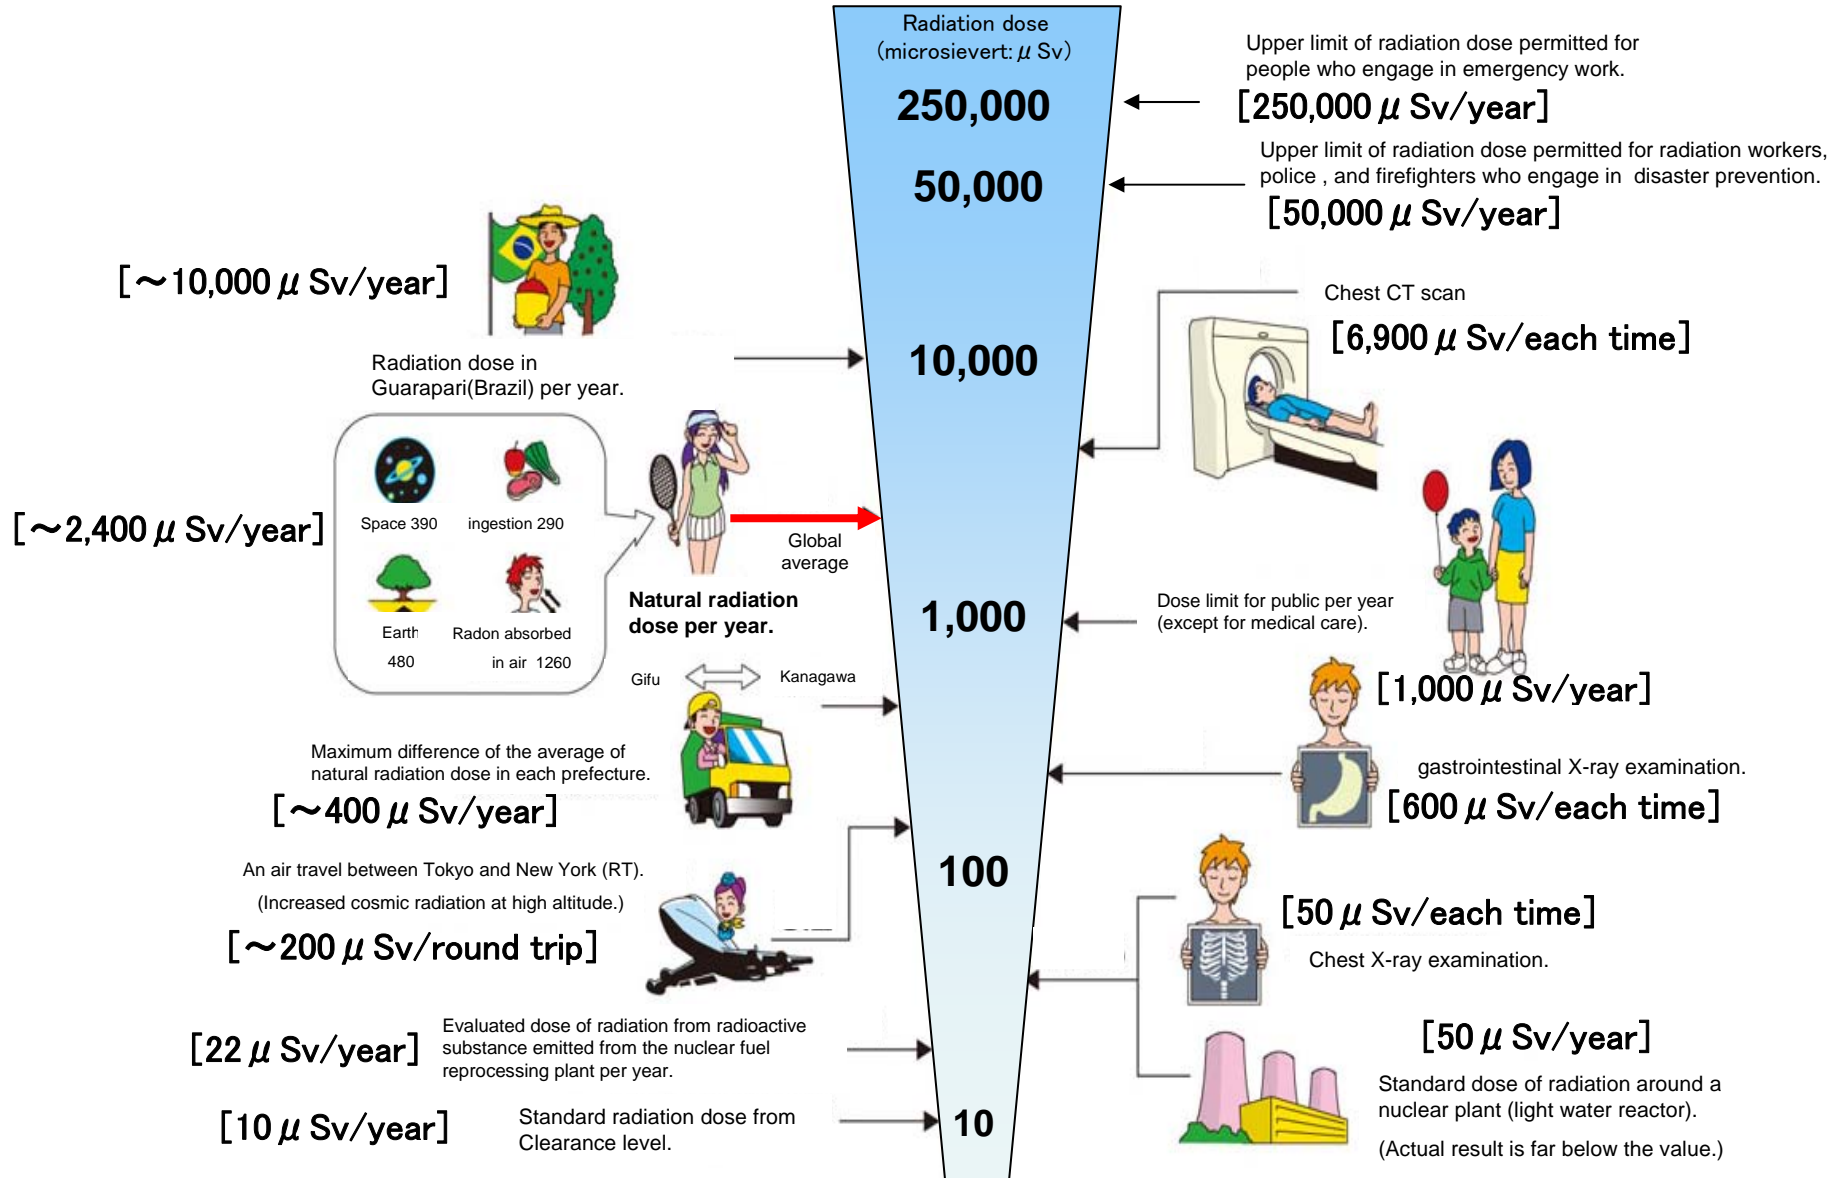

Readings at Reading point out of 20 Km Zone of Fukushima Dai-ichi NPP

As of 10:00 May 14, 2011

Ministry of Education, Culture, Sports, Science and Technology (MEXT)

Monitoring Outputs by MEXT

*Boldface and underlined readings are new.

* [76] : These are positioned in same area but a few hundred meters away.

Readings at Reading point out of Fukushima Dai-ichi NPP

Monitoring Time
 May 12, 11:14
 May 12, 17:00
 May 13,
 6:00 ~ 17:14
 Reading point

Unit : $\mu\text{Sv per hour}$

Circles indicate approximate range.

Readings at Reading point out of 20 Km Zone of Fukushima Dai-ichi NPP

Note: The maximum data is plotted if there are more than one data in 6 hours.

Note: Data from MEXT, Japan Atomic Energy Agency, and, NUCLEAR Safety Technology

Radiation in Daily-life

※Unit : μSv

※ Sv [Sievert] = Constant of organism effect by kind of radiation (※) \times Gy [gray]