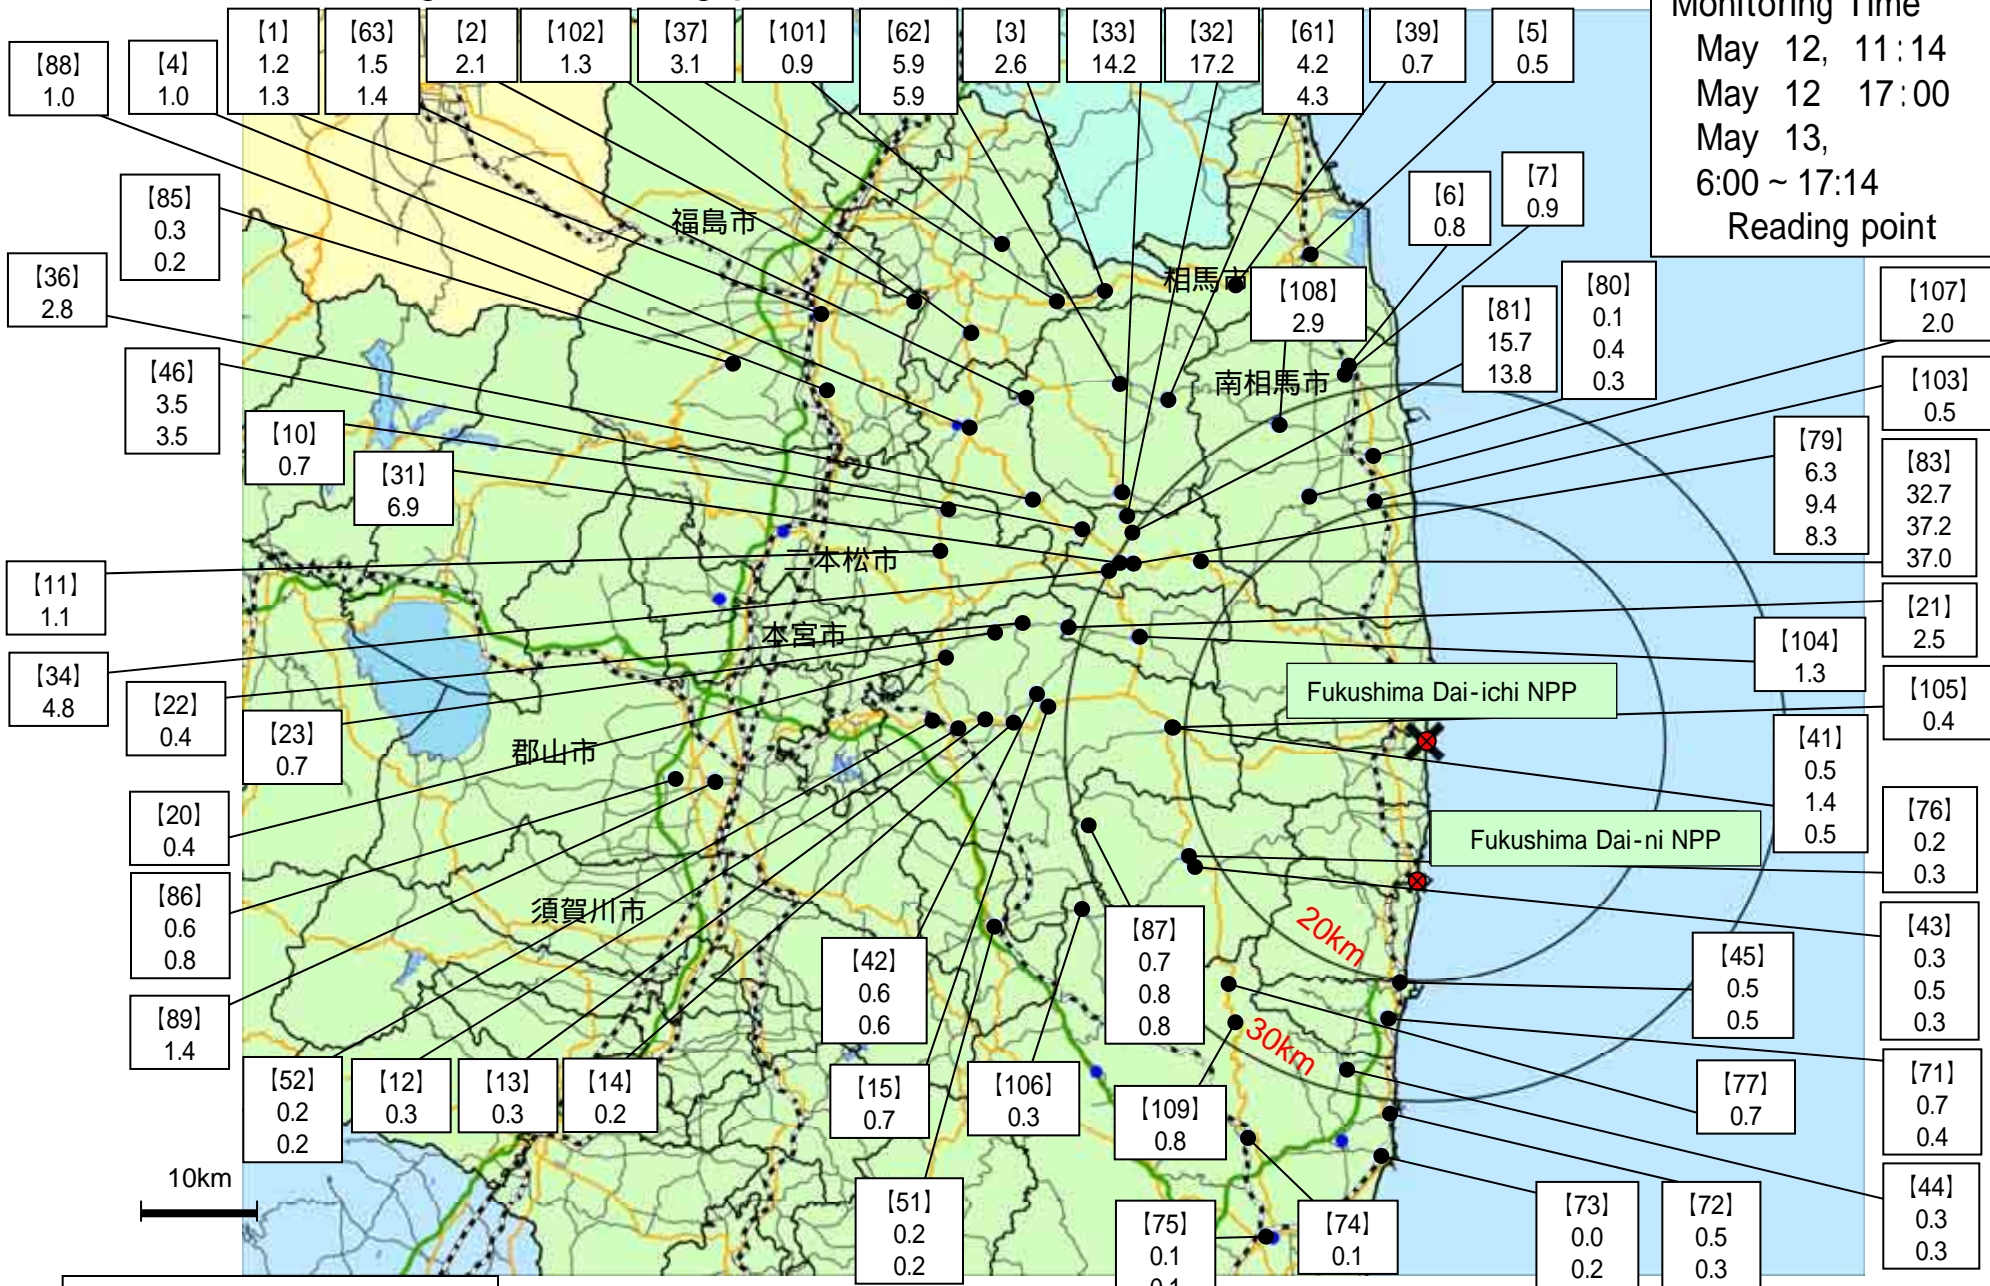

- * 1 measured by Geiger-Müller counter
- * 2 measured by ionization chamber type survey meter
- * 3 measured by NaI scintillator detector
- * 4 variation range of the measuring data in measuring time

* [76] : These are positioned in same area but a few hundred meters away.

Readings at Reading point out of Fukushima Dai-ichi NPP

Monitoring Time
 May 12, 11:14
 May 12, 17:00
 May 13,
 6:00 ~ 17:14
 Reading point

Unit : $\mu\text{Sv per hour}$

Circles indicate approximate range.

Readings at Reading point out of 20 Km Zone of Fukushima Dai-ichi NPP

Note: The maximum data is plotted if there are more than one data in 6 hours.