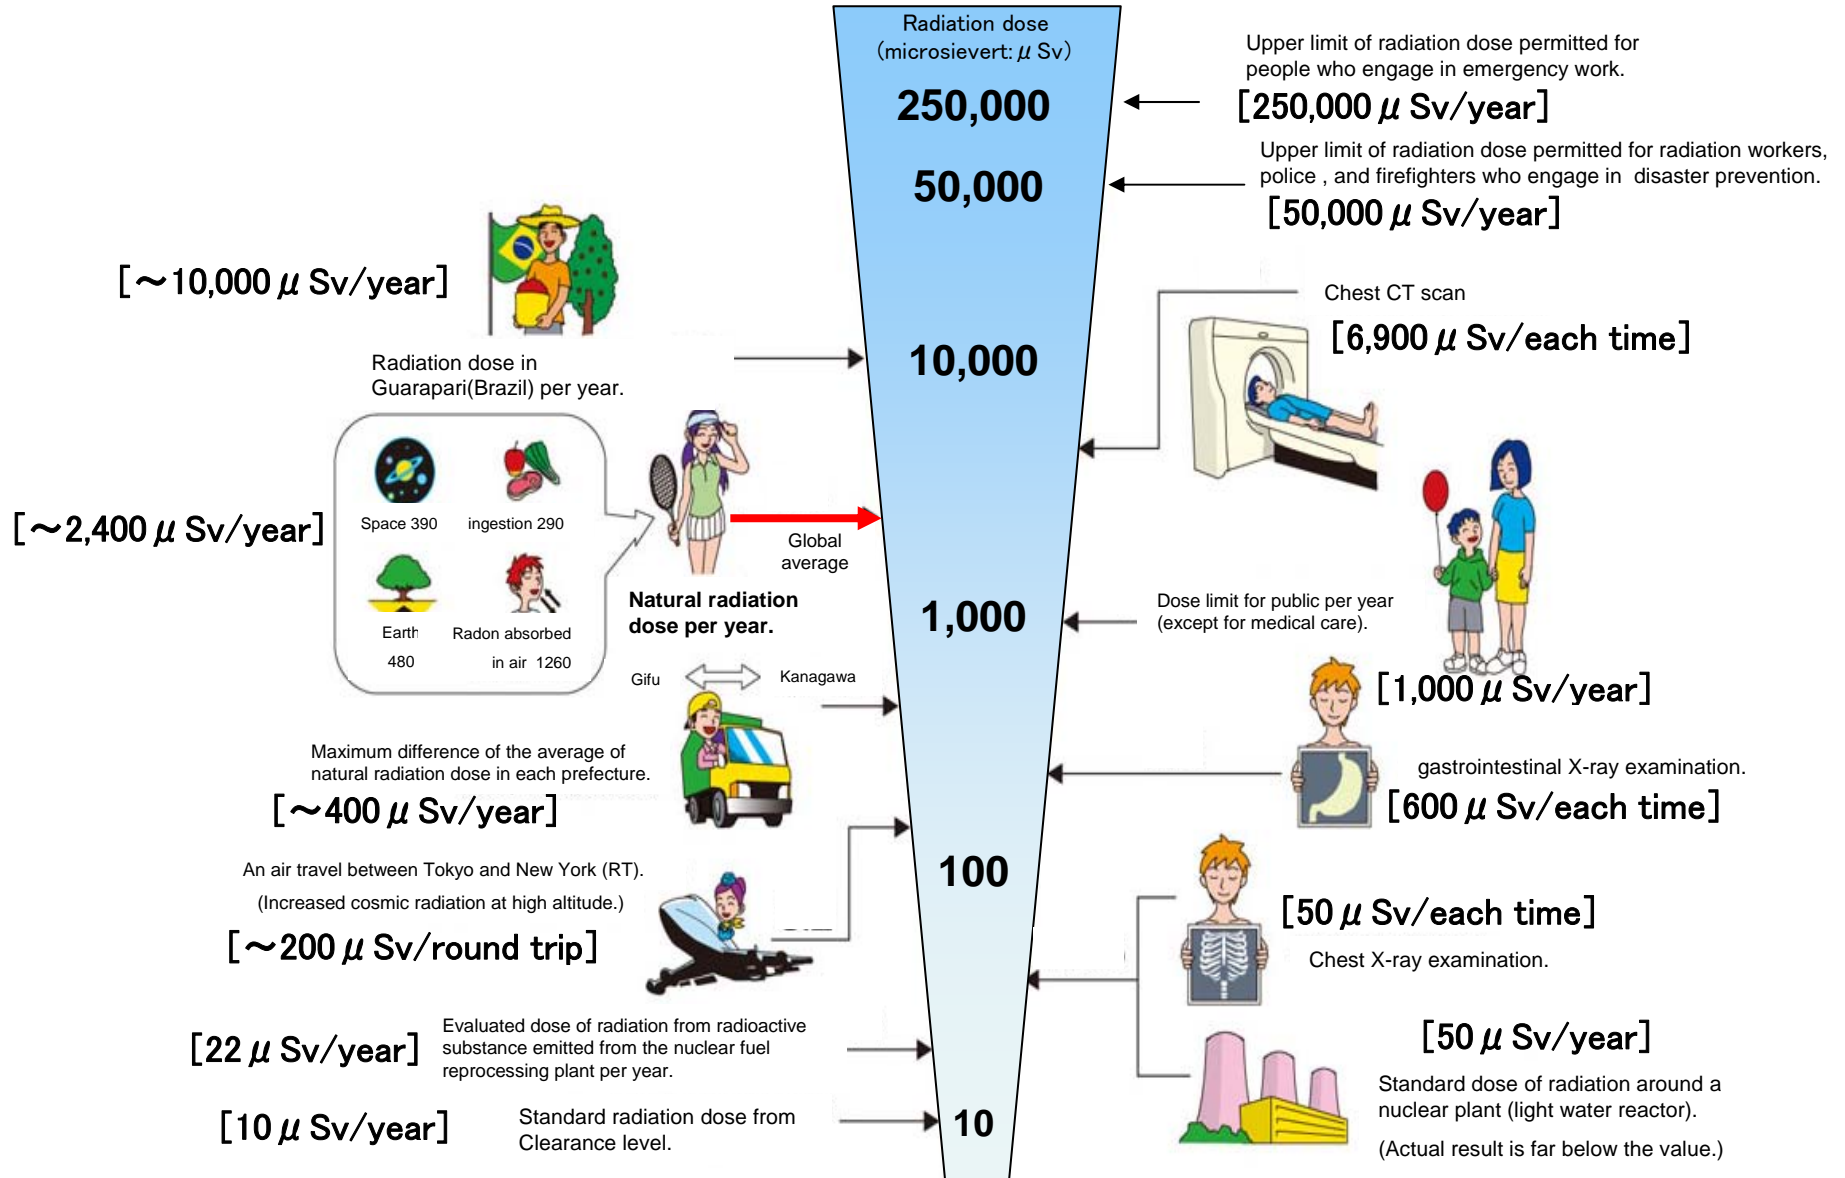

## Readings at Reading point out of 20 Km Zone of Fukushima Dai-ichi NPP

As of 19:00 May 12, 2011

Ministry of Education, Culture, Sports, Science and Technology (MEXT)

Monitoring Outputs by MEXT

\*Boldface and underlined readings are new.

\* [71] [76] : These are positioned in same area but a few hundred meters away.

# Readings at Reading point out of Fukushima Dai-ichi NPP

Monitoring Time  
May 12,  
6:00 ~ 17:00

Reading point

Unit : μSv per hour

Circles indicate approximate range.

# Radiation in Daily-life

※Unit :  $\mu\text{Sv}$

※ Sv [Sievert] = Constant of organism effect by kind of radiation (※) × Gy [gray]

※ It is 1 in case of X ray and  $\gamma$  ray.