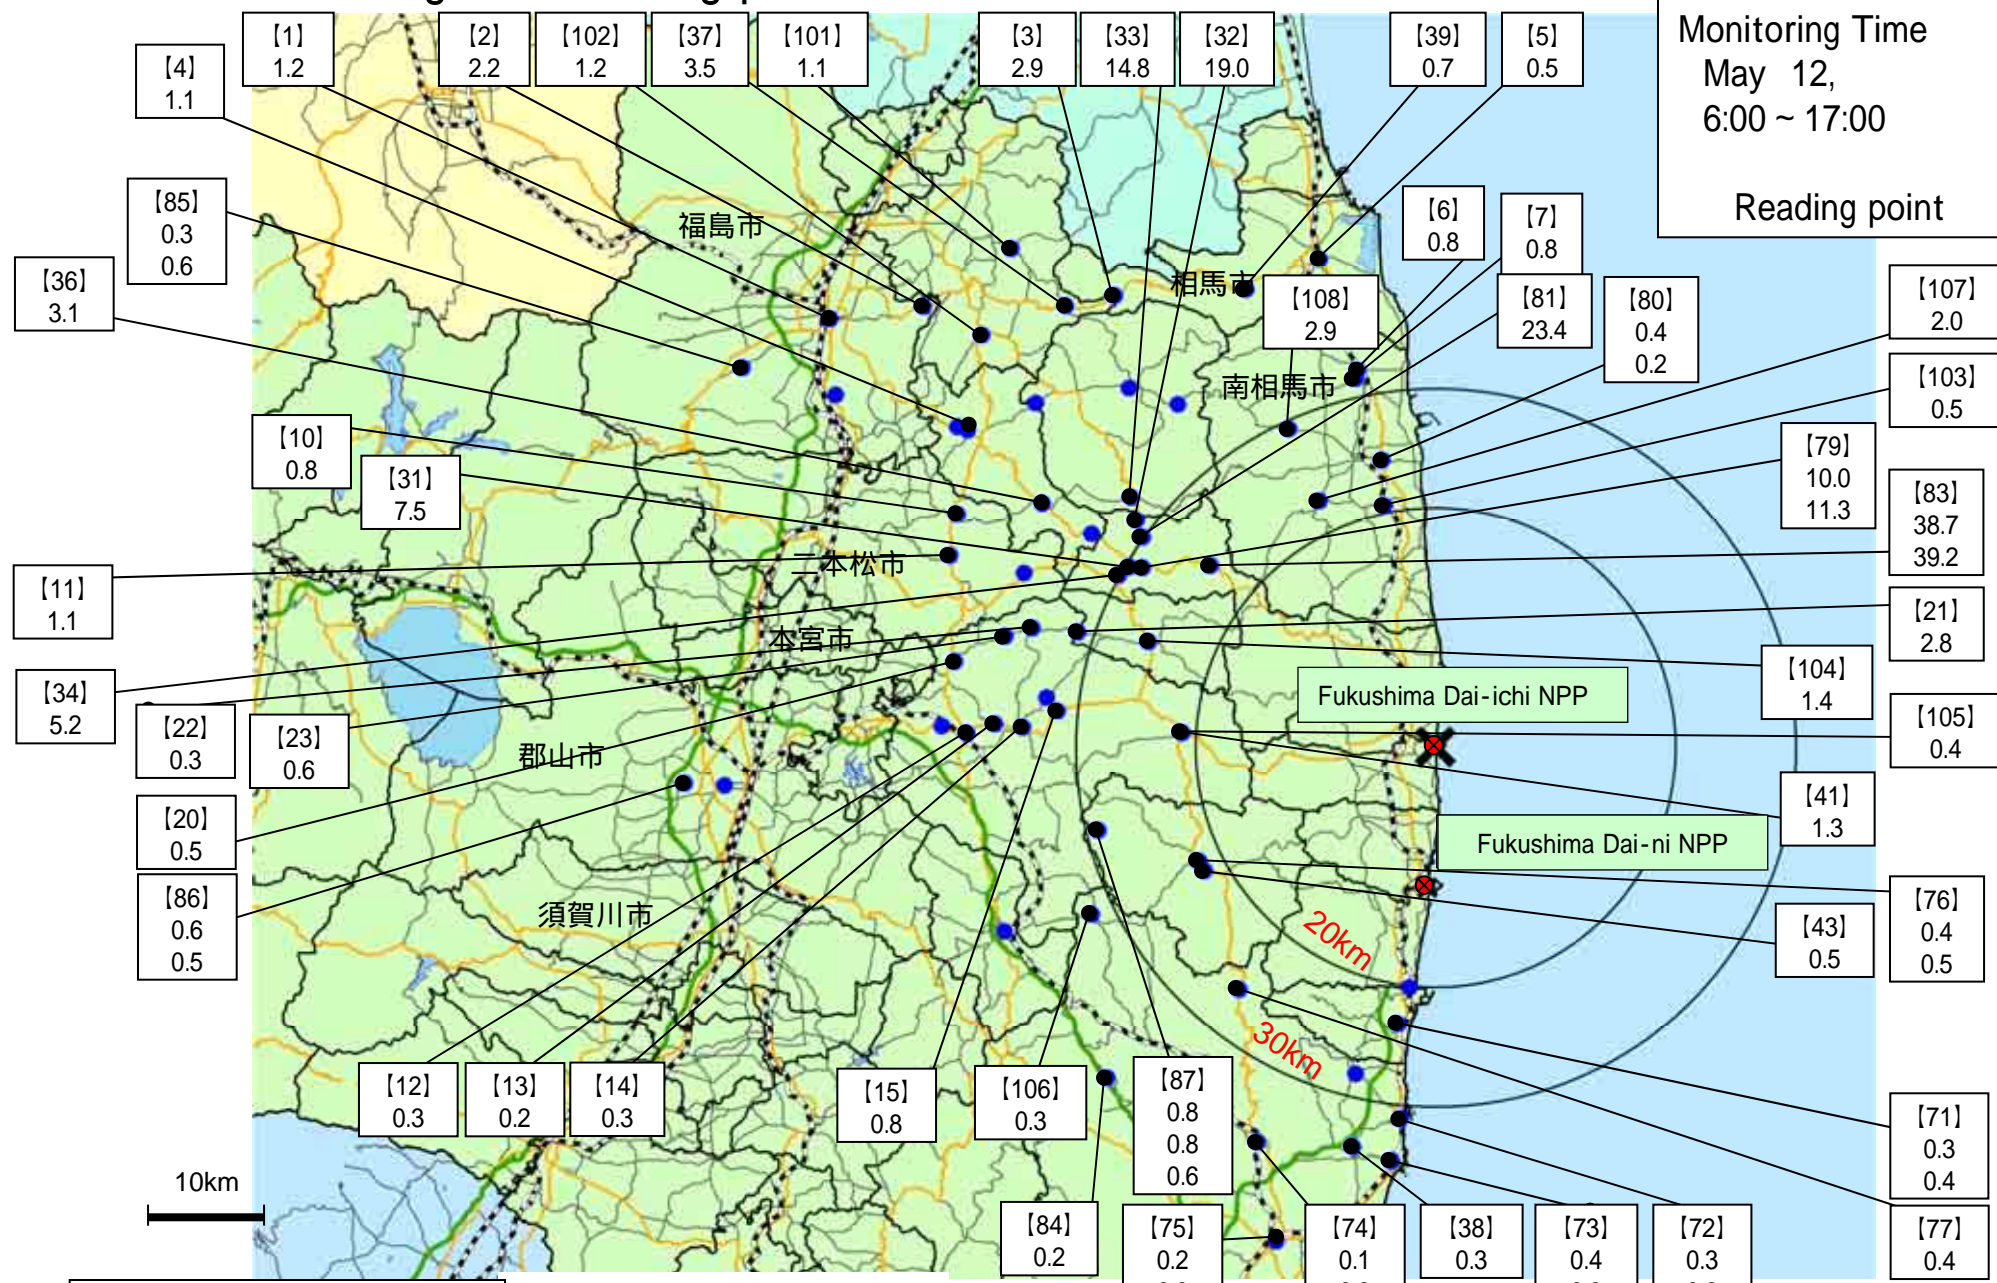

- \* 1 measured by Geiger-Müller counter
- \* 2 measured by ionization chamber type survey meter
- \* 3 measured by NaI scintillator detector
- \* 4 variation range of the measuring data in measuring time

\* [71] [76] : These are positioned in same area but a few hundred meters away.

# Readings at Reading point out of Fukushima Dai-ichi NPP

Monitoring Time  
May 12,  
6:00 ~ 17:00

Reading point

Unit : μSv per hour

Circles indicate approximate range.