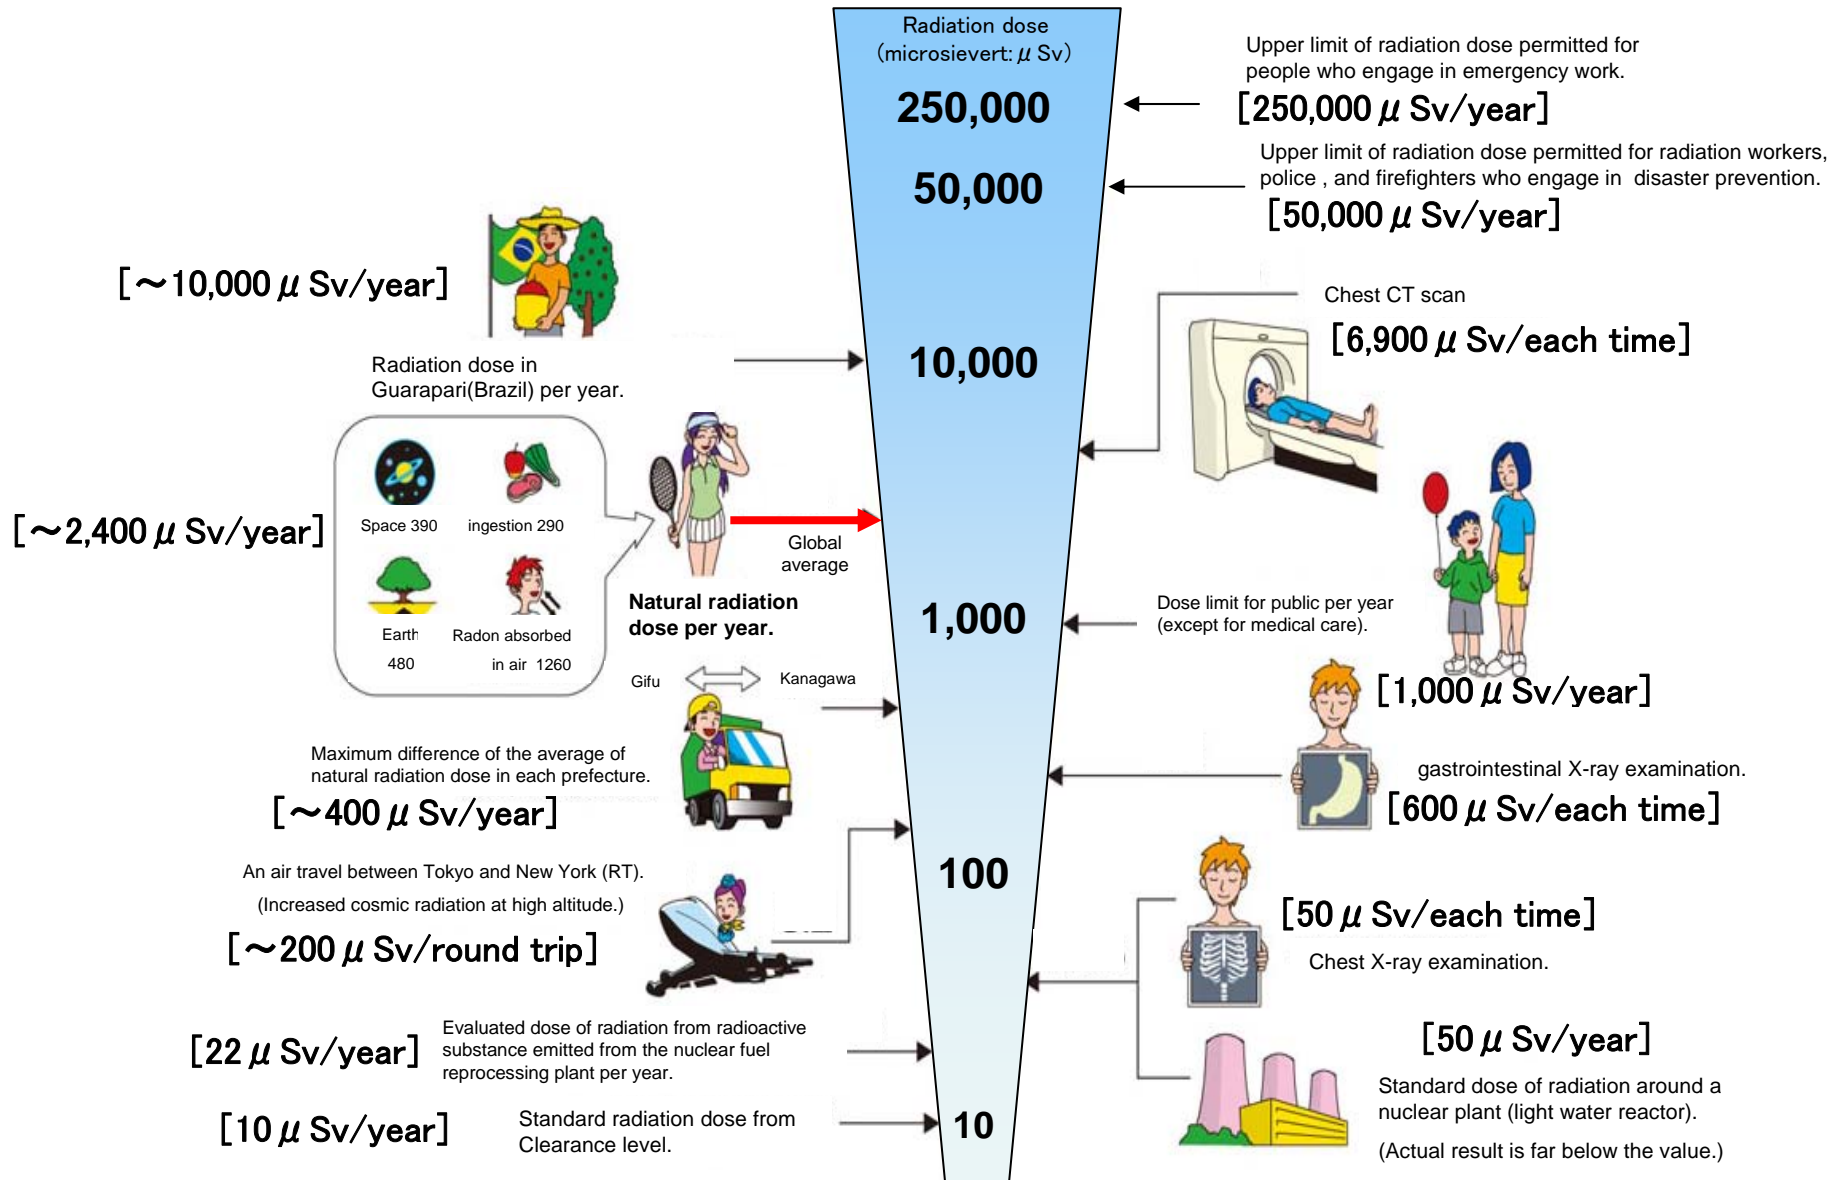

# Readings at Reading point out of Fukushima Dai-ichi NPP

Monitoring Time  
 May 9, 17:00  
 May 10, 17:00  
 May 11,  
 6:00 ~ 17:00

Reading point

# Readings at Reading point out of 20 Km Zone of Fukushima Dai-ichi NPP

Note: The maximum data is plotted if there are more than one data in 6 hours.

Note: Data from MEXT, Japan Atomic Energy Agency, and, NUCLEAR Safety Technology

# Radiation in Daily-life

※Unit :  $\mu\text{Sv}$

※ Sv [Sievert] = Constant of organism effect by kind of radiation (※) × Gy [gray]

※ It is 1 in case of X ray and  $\gamma$  ray.