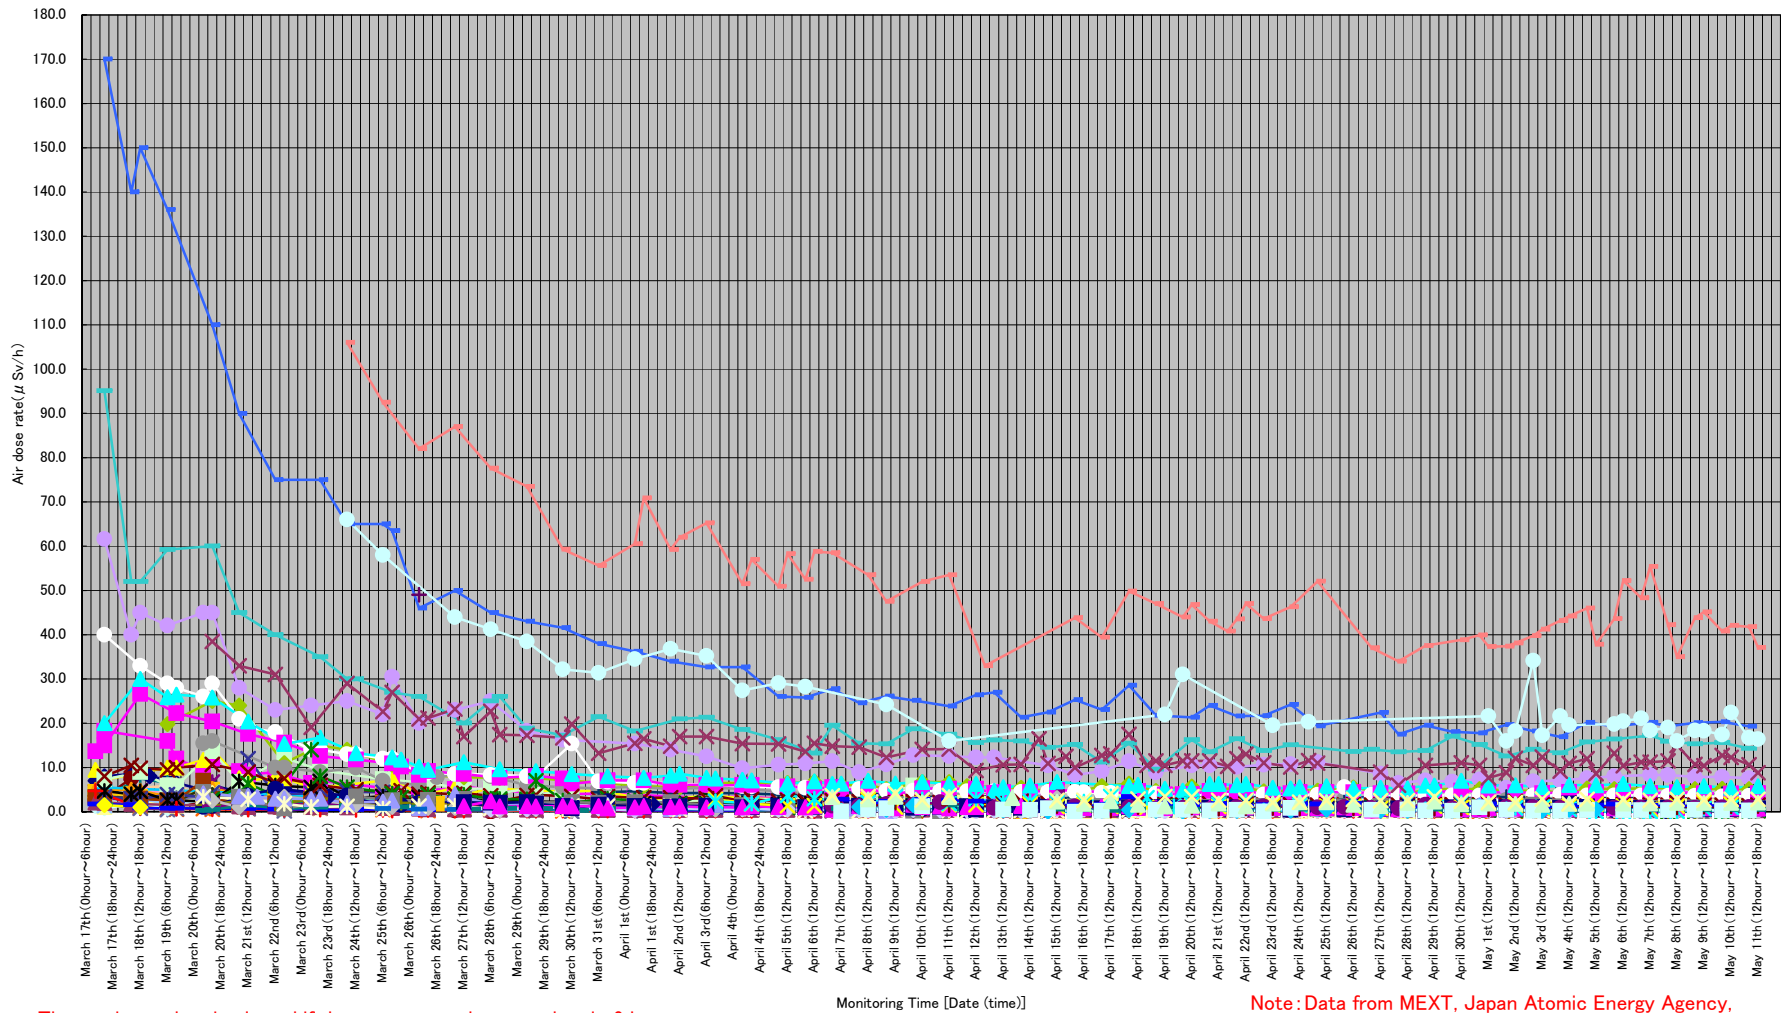

Readings at Reading point out of 20 Km Zone of Fukushima Dai-ichi NPP

Note: The maximum data is plotted if there are more than one data in 6 hours.

Note: Data from MEXT, Japan Atomic Energy Agency, and, NUCLEAR Safety Technology