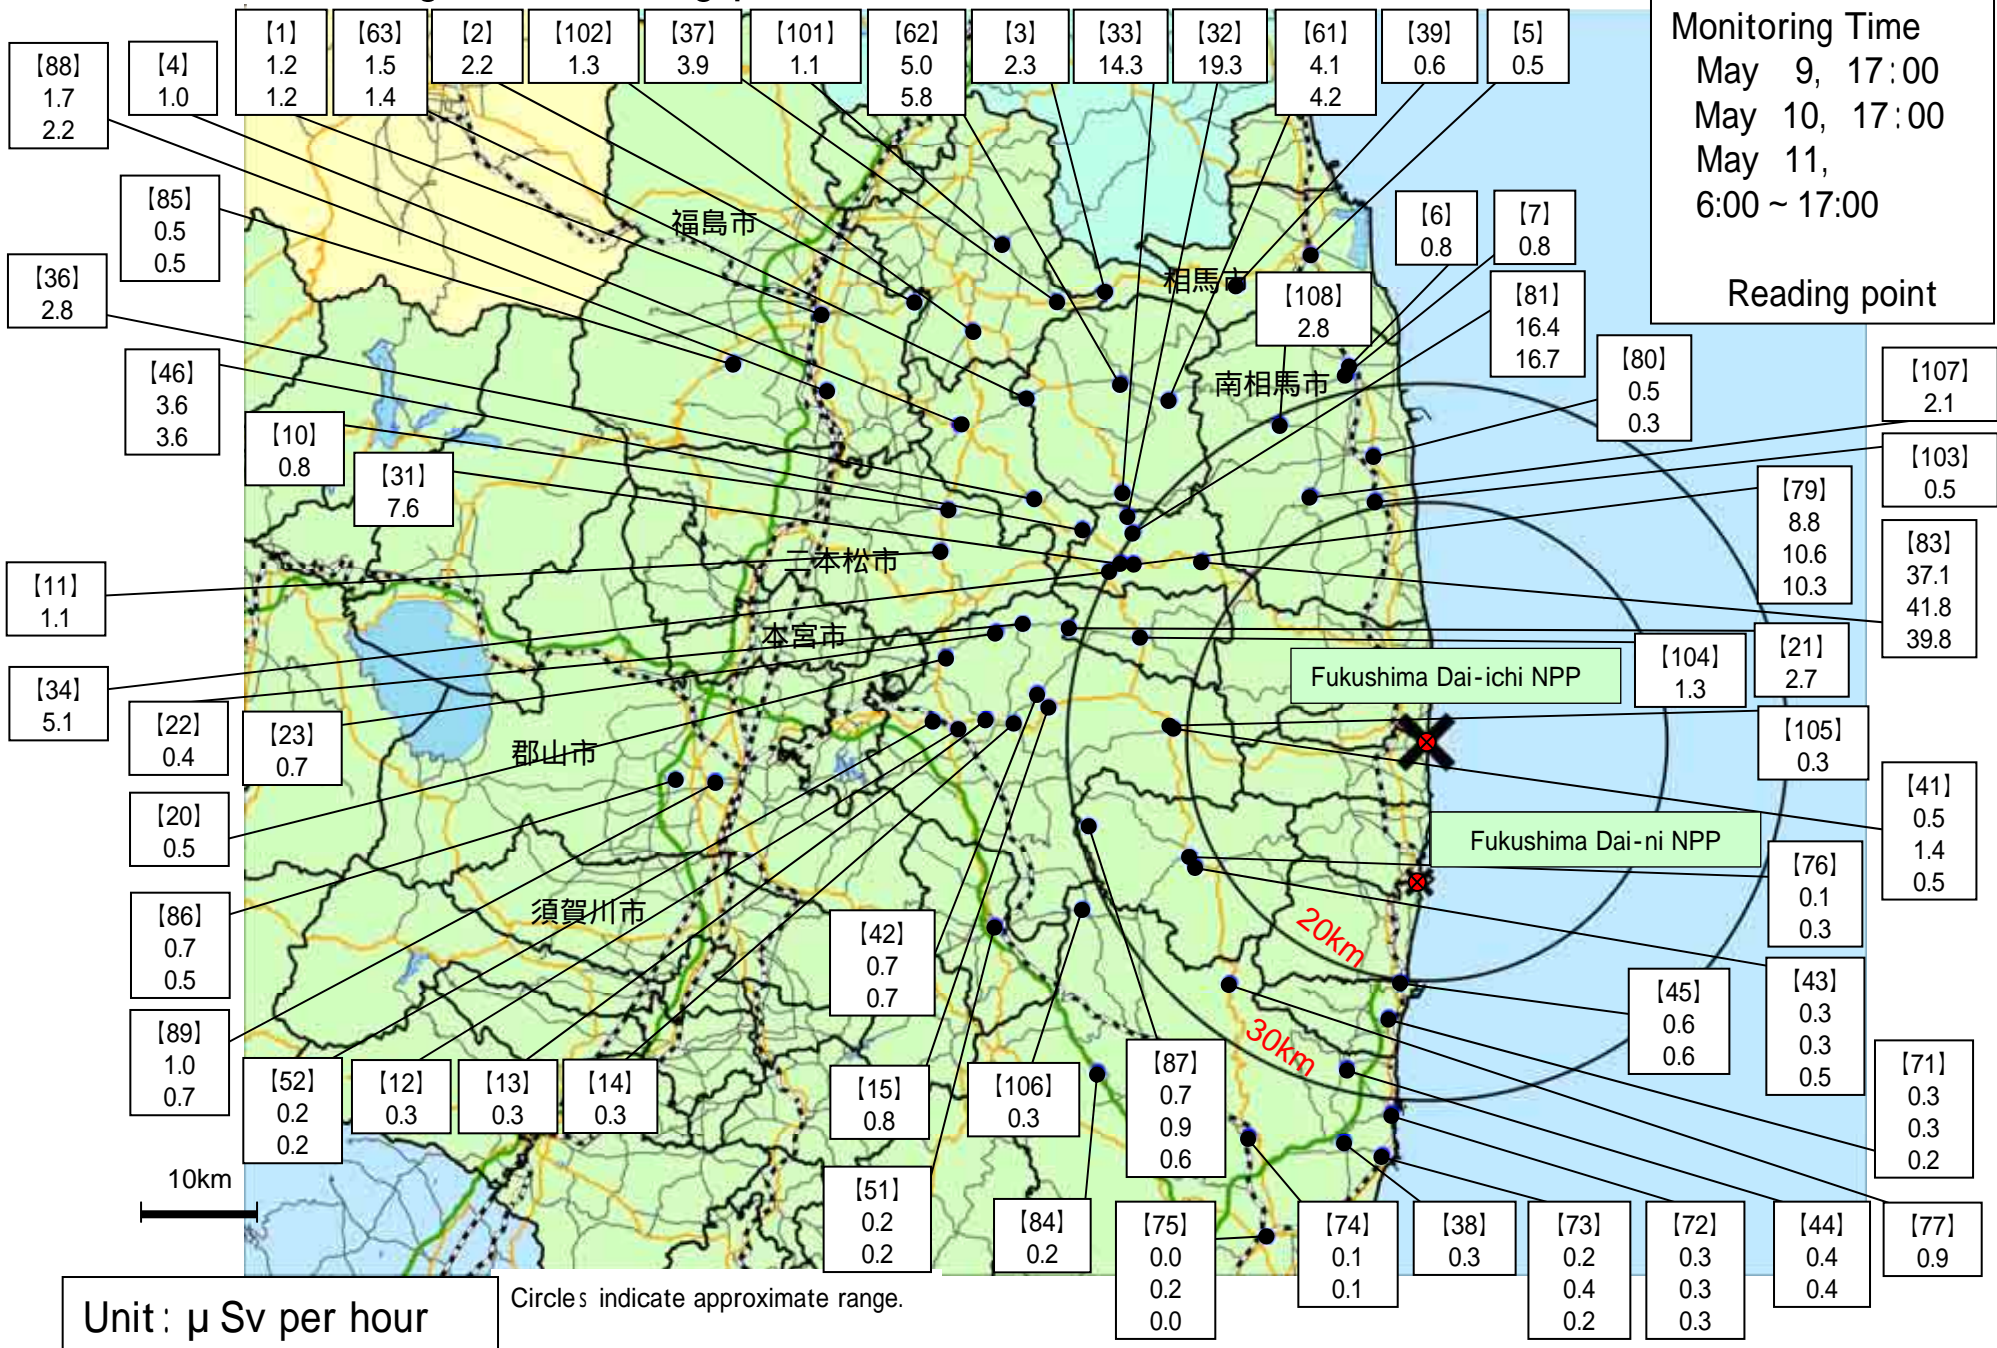

Readings at Reading point out of Fukushima Dai-ichi NPP

Monitoring Time
May 9, 17:00
May 10, 17:00
May 11,
6:00 ~ 17:00

Reading point