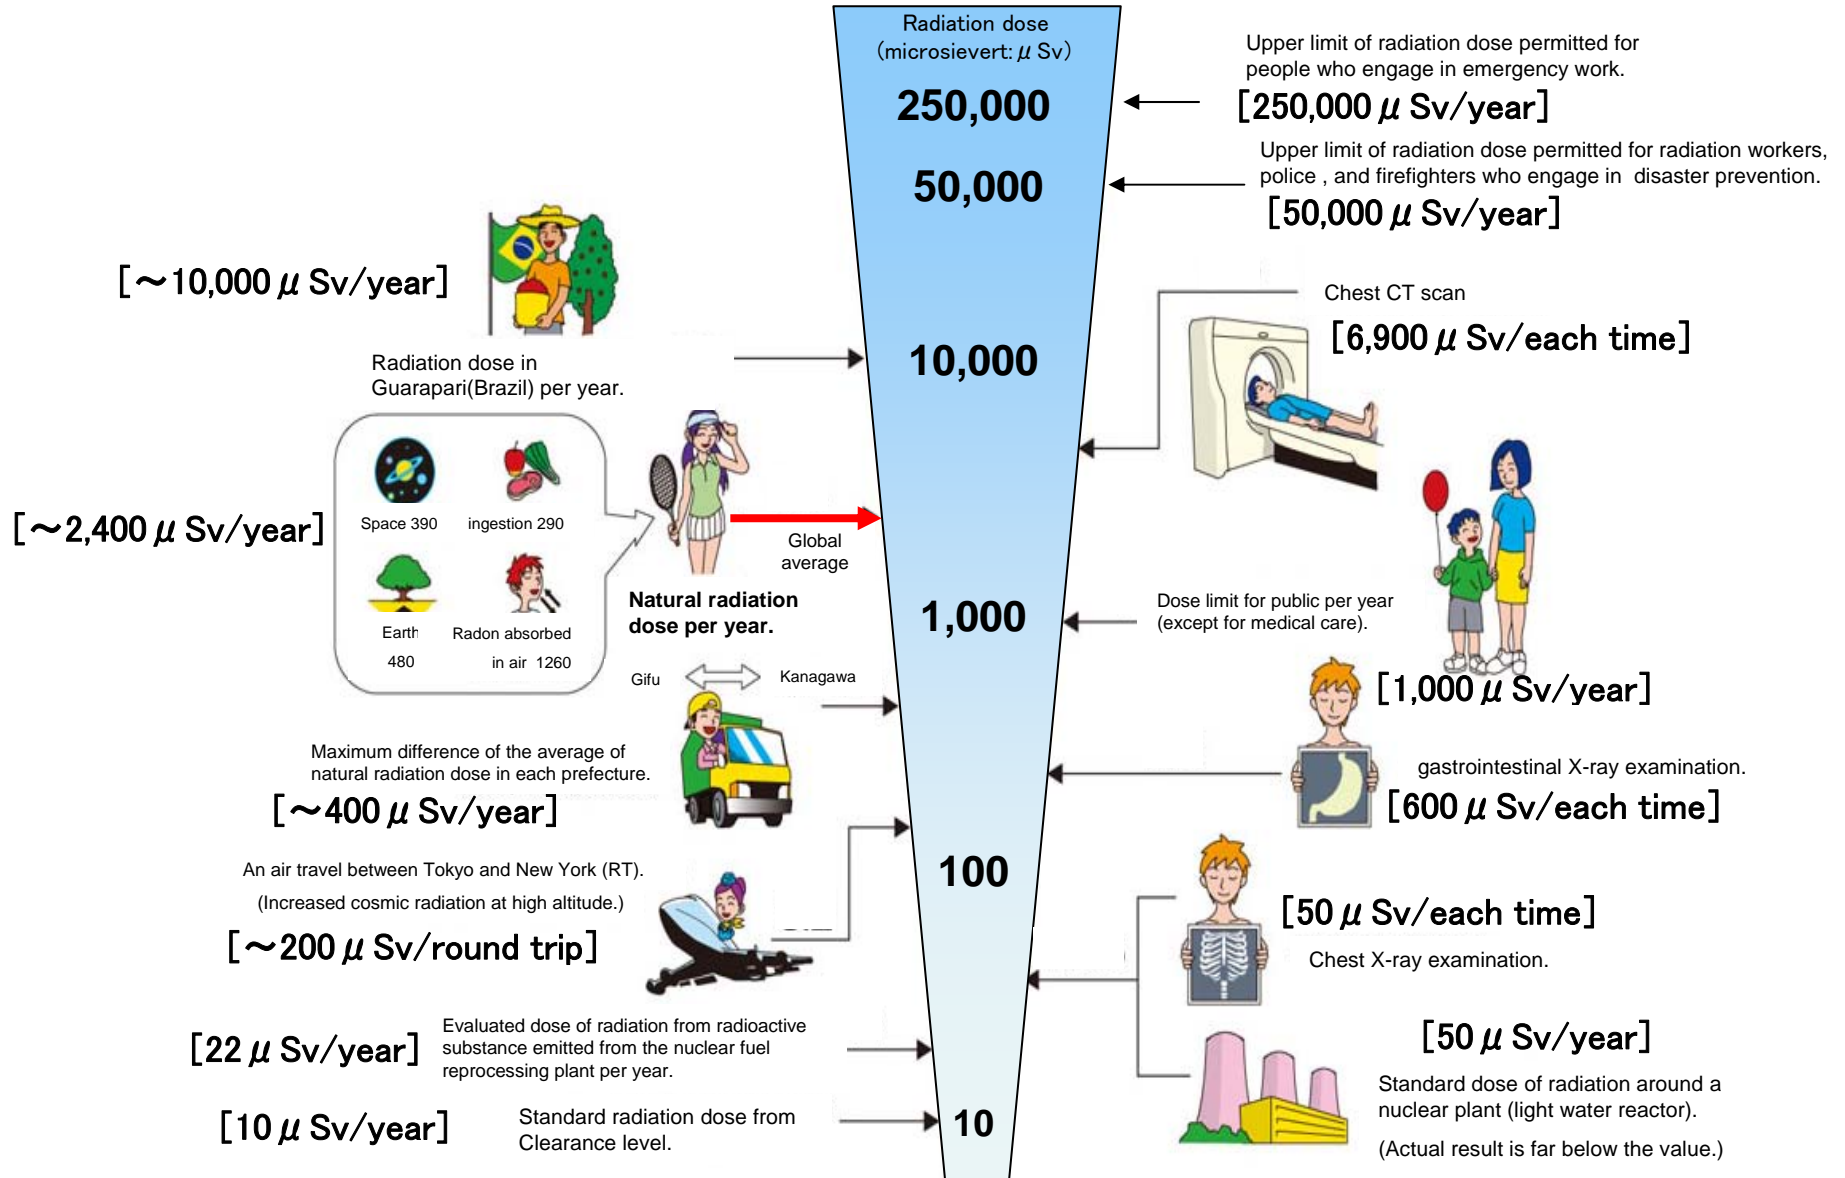

Readings at Monitoring Post out of 20 Km Zone of Fukushima Dai-ichi NPP

As of 10:00 May 9, 2011
Ministry of Education, Culture, Sports, Science and Technology (MEXT)

Monitoring Outputs by MEXT

*Boldface and underlined readings are new.

* [71] [76] : These are positioned in same area but a few hundred meters away.

Readings at Monitoring Post out of Fukushima Dai-ichi NPP

Monitoring Time
 May 7, 17:00
 May 8,
 6:00 ~ 17:00
 Monitoring Post

Unit: μ Sv per hour

Circles indicate approximate range.

Readings at Monitoring Post out of 20 Km Zone of Fukushima Dai-ichi NPP

Note: The maximum data is plotted if there are more than one data in 6 hours.

Note: Data from MEXT, Japan Atomic Energy Agency, and, NUCLEAR Safety Technology

Radiation in Daily-life

※Unit : μSv

※ Sv [Sievert] = Constant of organism effect by kind of radiation (※) × Gy [gray]

※ It is 1 in case of X ray and γ ray.