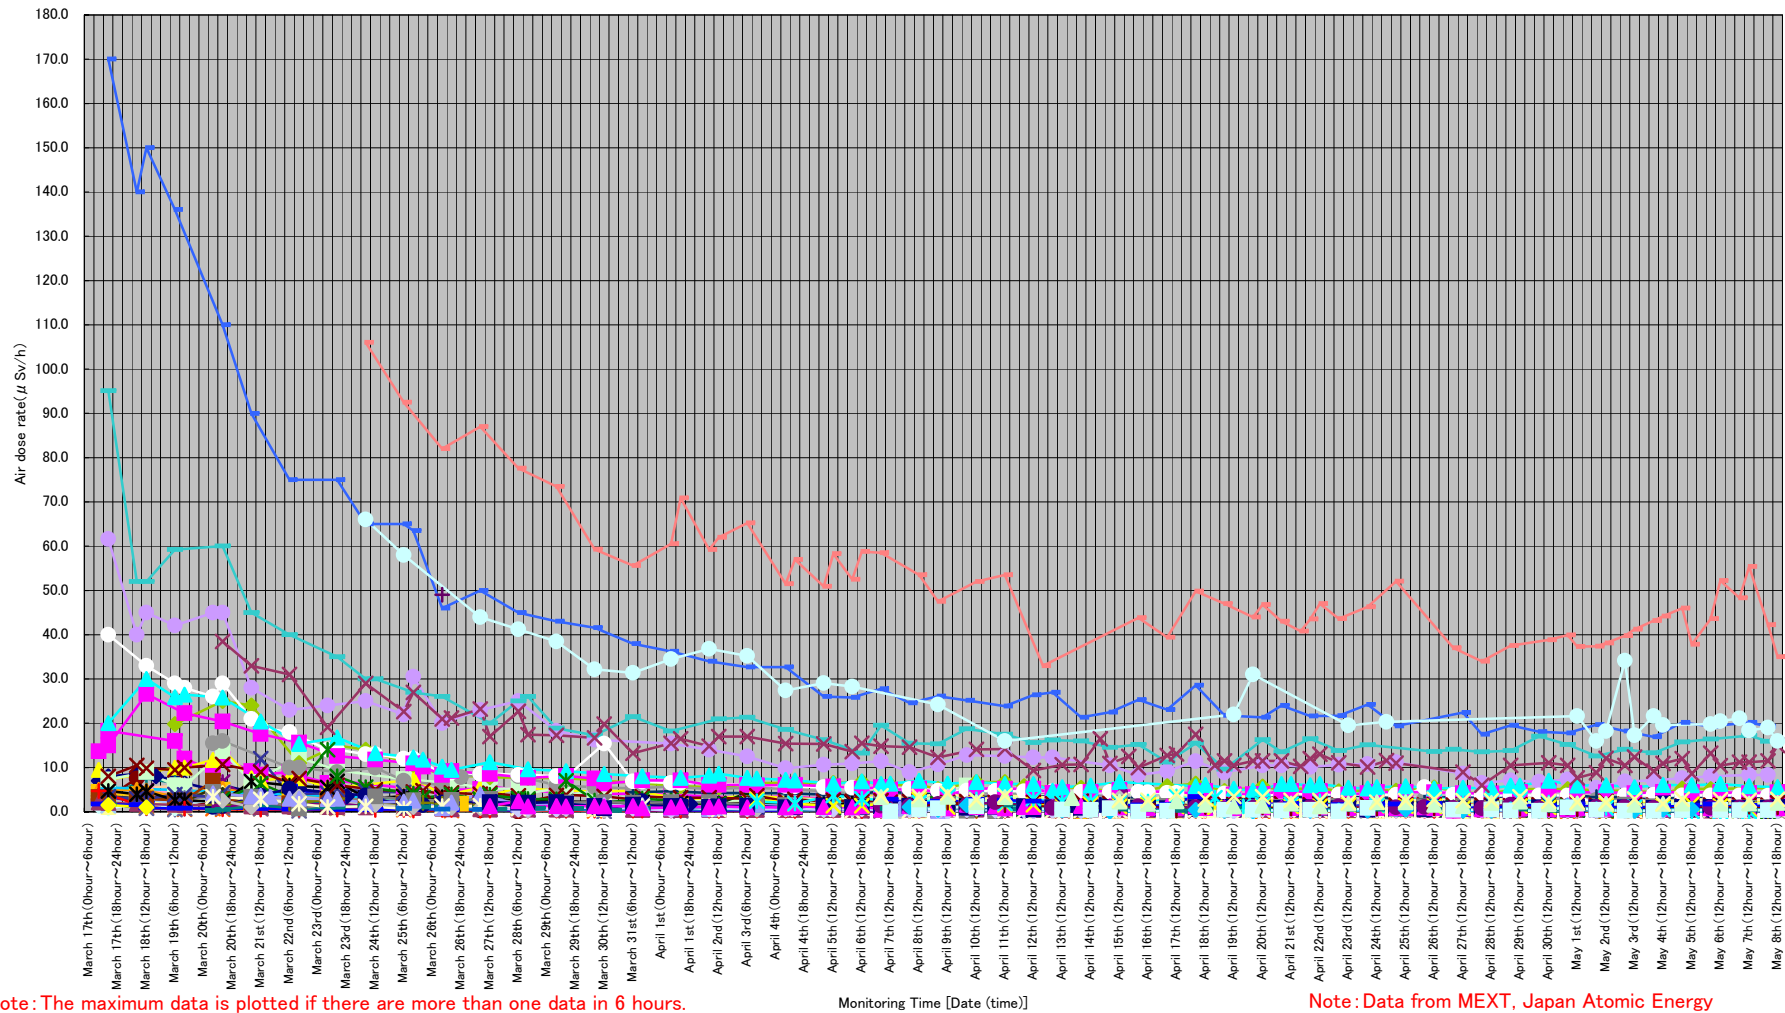

* [71] [76] : These are positioned in same area but a few hundred meters away.

Readings at Monitoring Post out of Fukushima Dai-ichi NPP

Monitoring Time
 May 7, 17:00
 May 8,
 6:00 ~ 17:00
 Monitoring Post

Unit: μ Sv per hour

Circles indicate approximate range.

Readings at Monitoring Post out of 20 Km Zone of Fukushima Dai-ichi NPP

Note: The maximum data is plotted if there are more than one data in 6 hours.