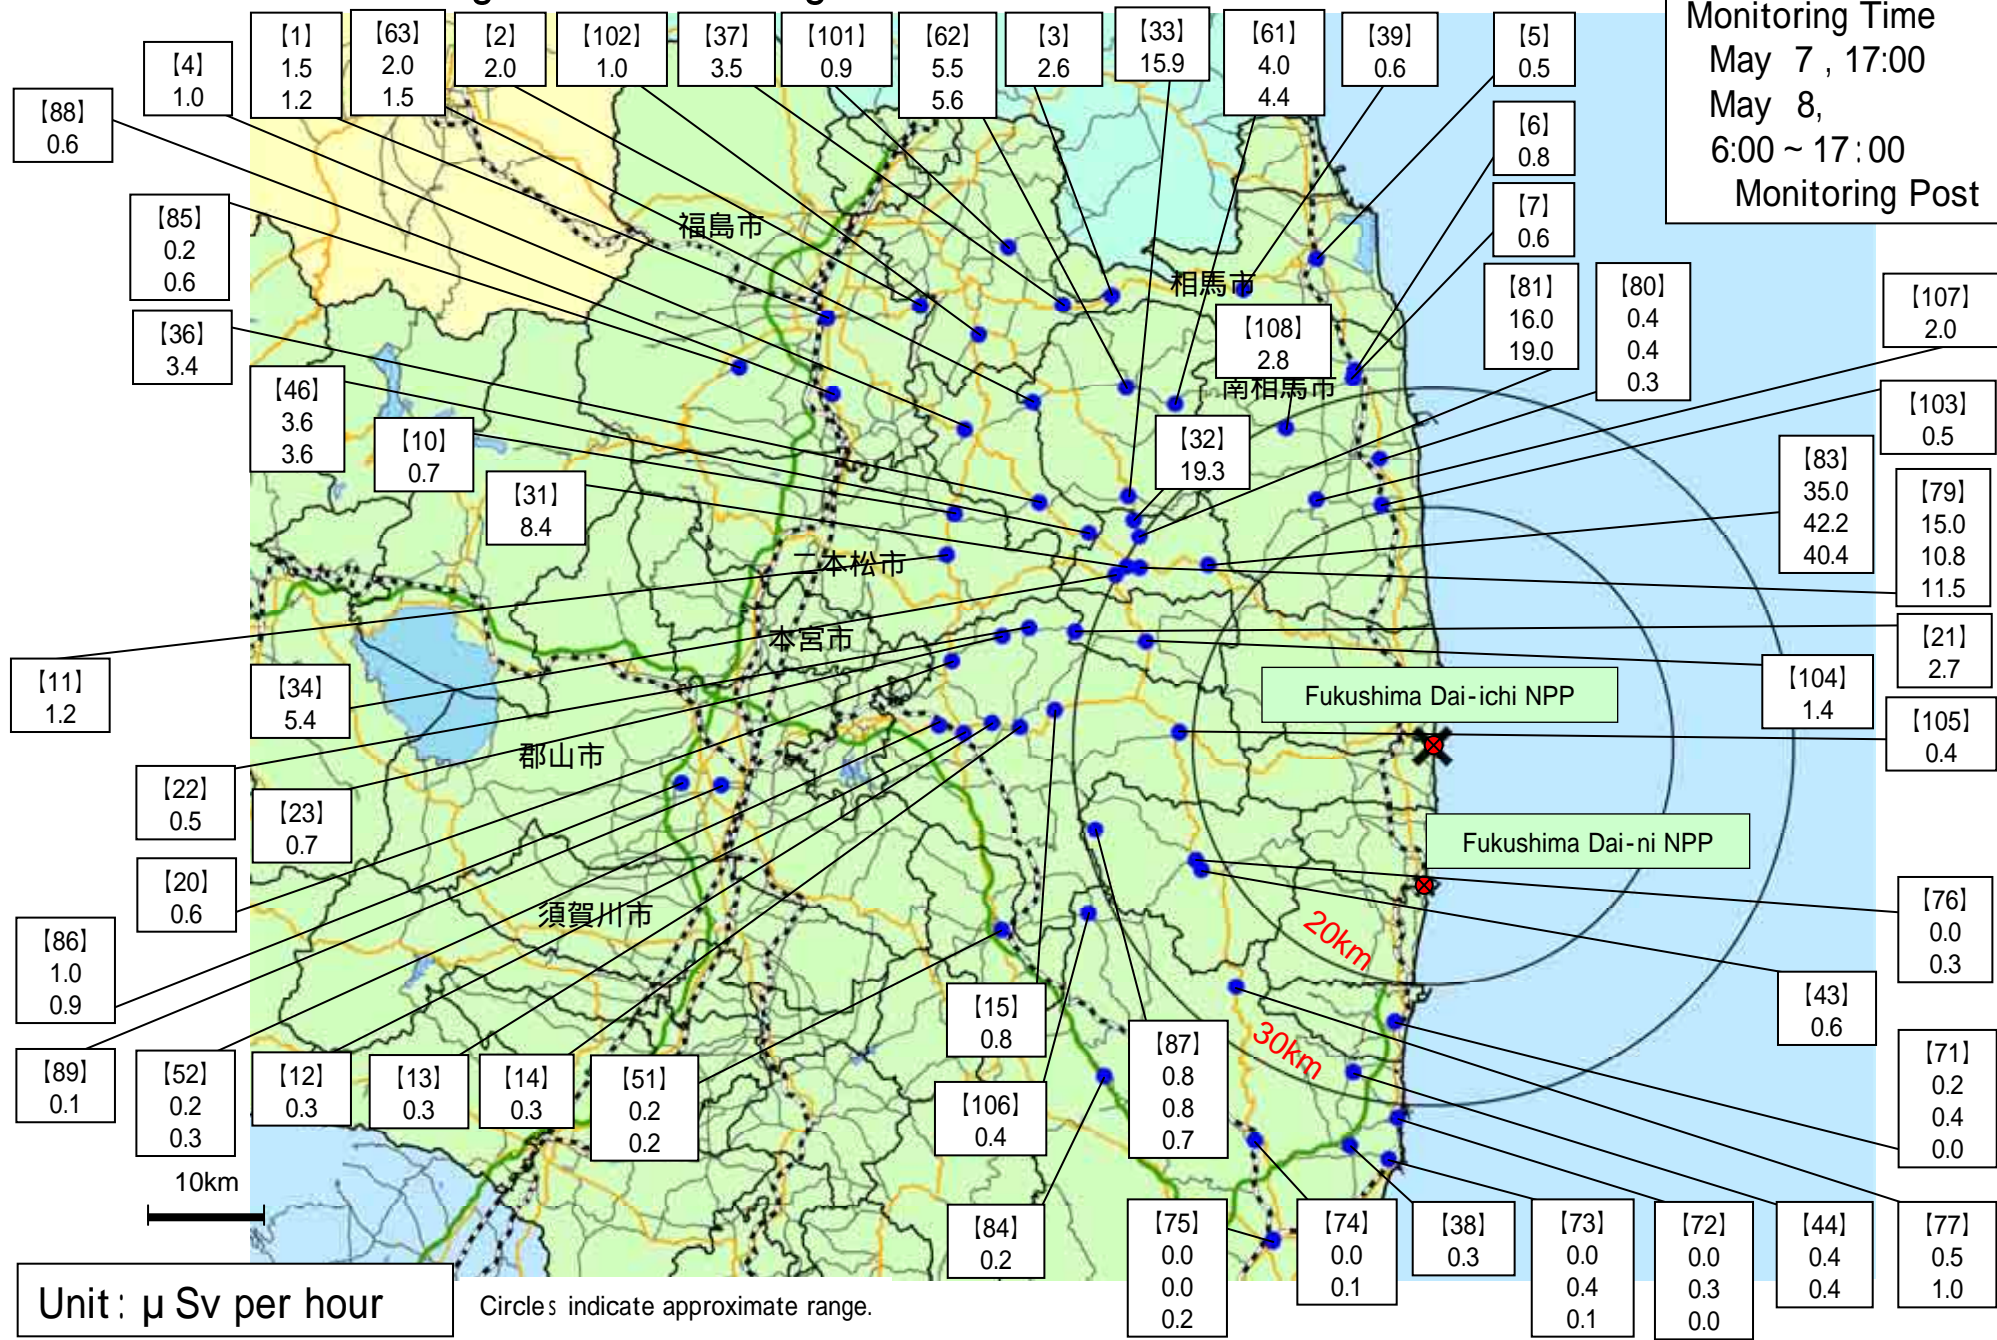

- * 1 measured by Geiger-Müller counter
- * 2 measured by ionization chamber type survey meter
- * 3 measured by NaI scintillator detector
- * 4 variation range of the measuring data in measuring time

* [71] [76] : These are positioned in same area but a few hundred meters away.

Readings at Monitoring Post out of Fukushima Dai-ichi NPP

Monitoring Time
 May 7, 17:00
 May 8,
 6:00 ~ 17:00
 Monitoring Post

Unit: μ Sv per hour

Circles indicate approximate range.

Readings at Monitoring Post out of 20 Km Zone of Fukushima Dai-ichi NPP

Note: The maximum data is plotted if there are more than one data in 6 hours.