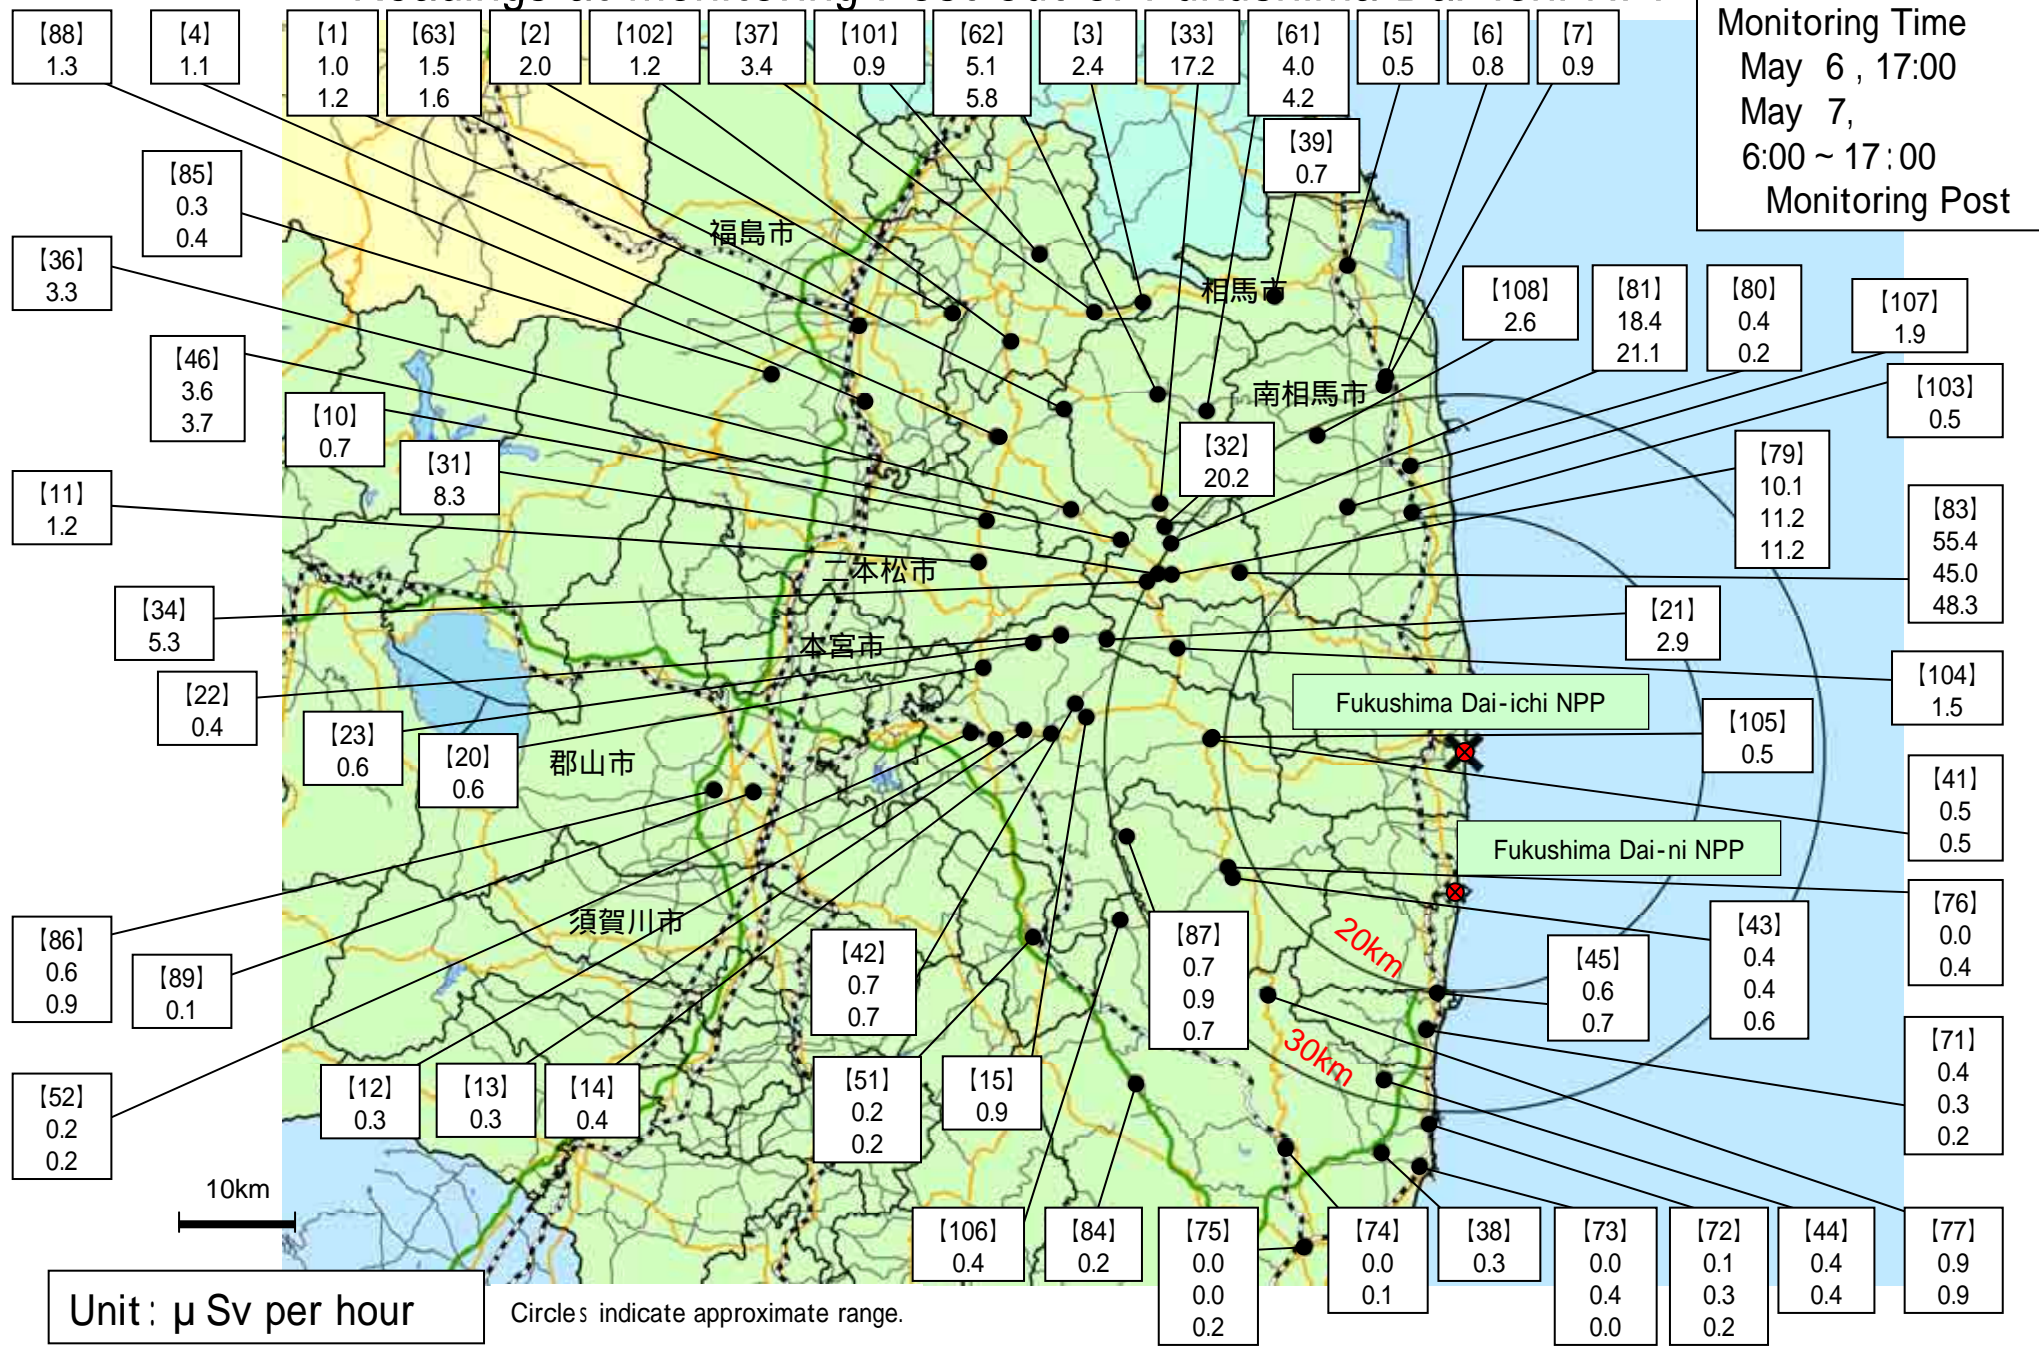

- * 1 measured by Geiger-Müller counter
- * 2 measured by ionization chamber type survey meter
- * 3 measured by NaI scintillator detector
- * 4 variation range of the measuring data in measuring time

* [71] [76] : These are positioned in same area but a few hundred meters away.

Readings at Monitoring Post out of Fukushima Dai-ichi NPP

Monitoring Time
 May 6, 17:00
 May 7,
 6:00 ~ 17:00
 Monitoring Post

Unit: μ Sv per hour

Circles indicate approximate range.

Readings at Monitoring Post out of 20 Km Zone of Fukushima Dai-ichi NPP

Note: The maximum data is plotted if there are more than one data in 6 hours.