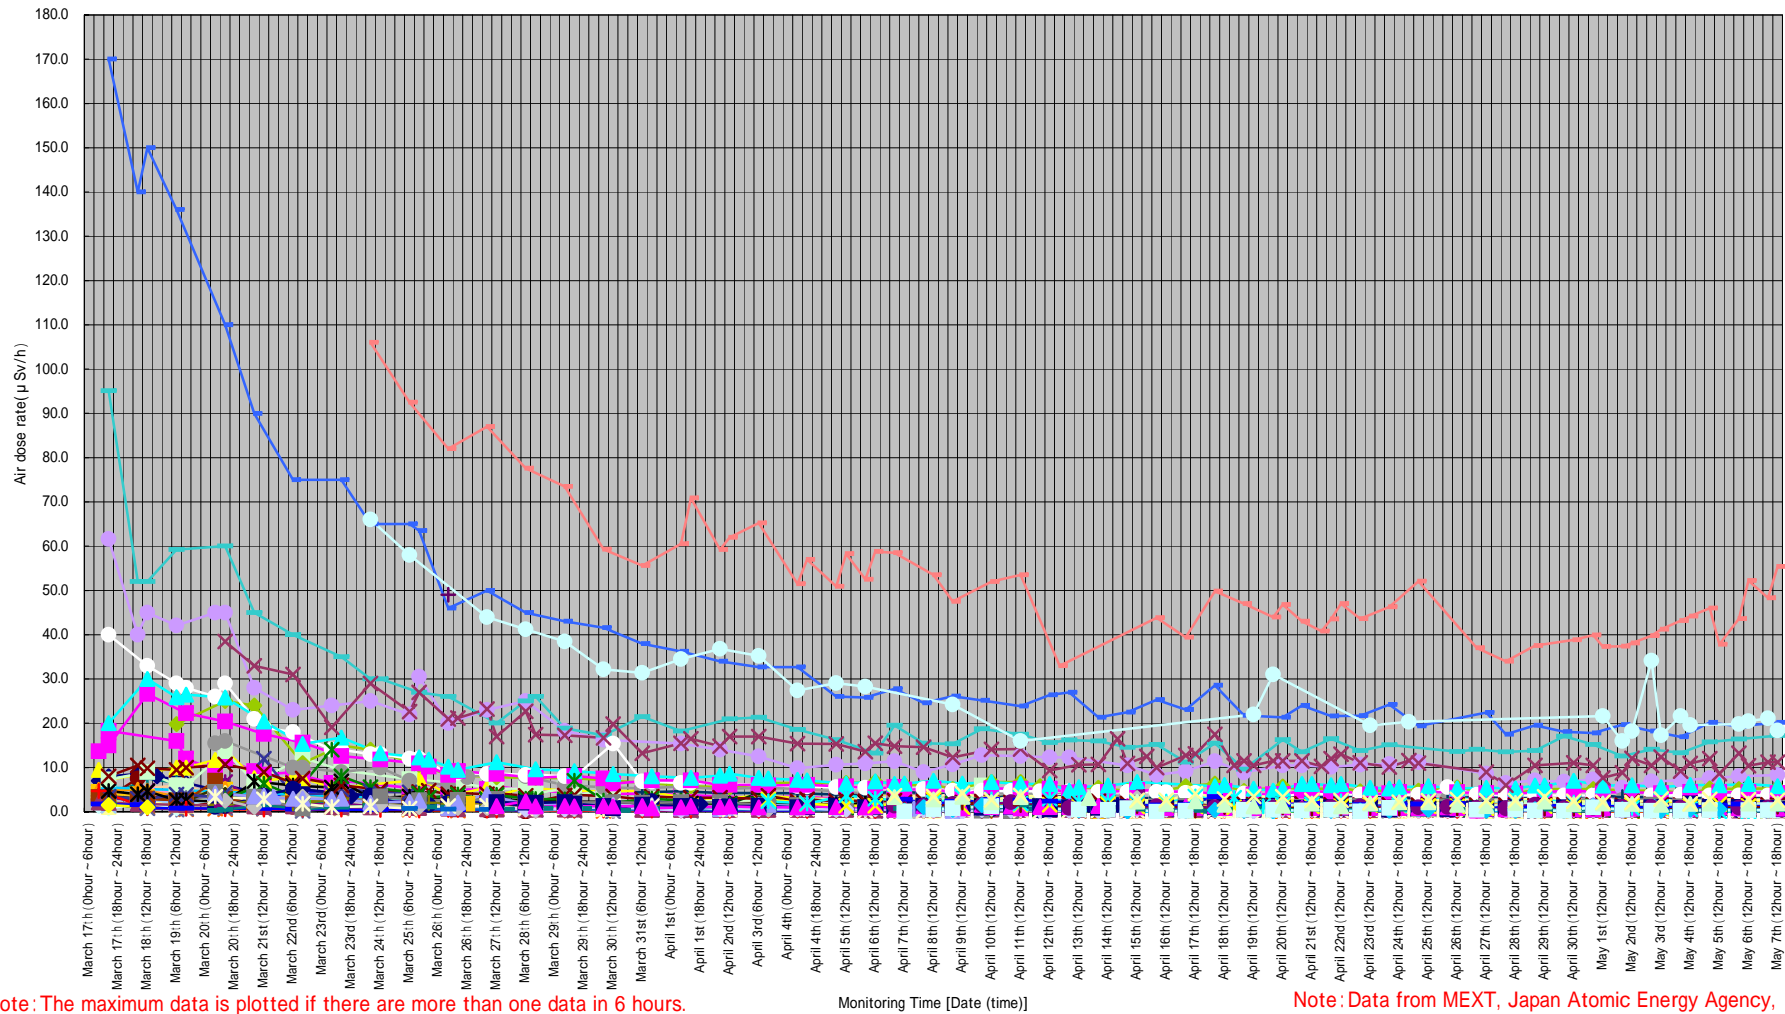

* [71] [76] : These are positioned in same area but a few hundred meters away.

Readings at Monitoring Post out of Fukushima Dai-ichi NPP

Monitoring Time
 May 6, 17:00
 May 7,
 6:00 ~ 17:00
 Monitoring Post

Unit: μ Sv per hour

Circles indicate approximate range.

Readings at Monitoring Post out of 20 Km Zone of Fukushima Dai-ichi NPP

Note: The maximum data is plotted if there are more than one data in 6 hours.