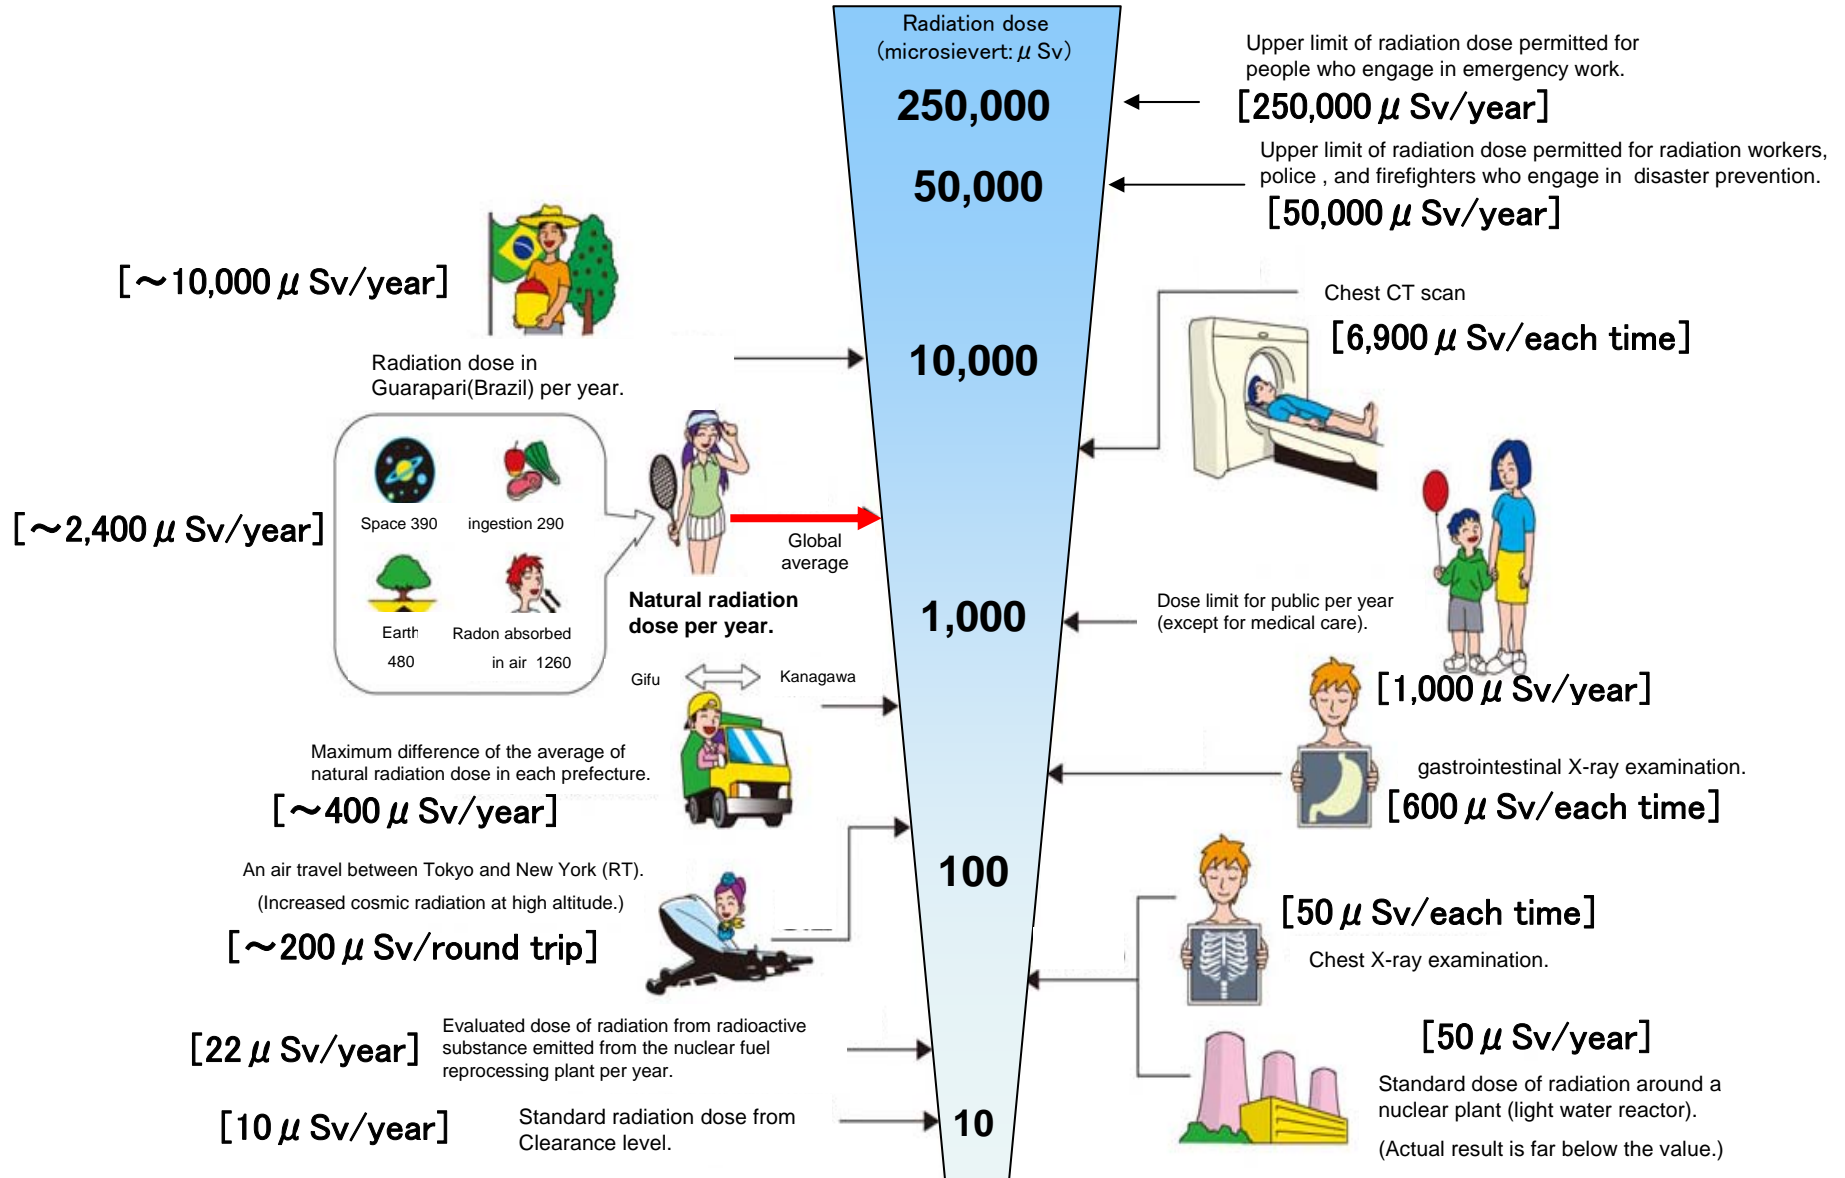

Readings at Monitoring Post out of 20 Km Zone of Fukushima Dai-ichi NPP

As of 10:00 May 8, 2011

Ministry of Education, Culture, Sports, Science and Technology (MEXT)

Monitoring Outputs by MEXT

*Boldface and underlined readings are new.

* [71] [76] : These are positioned in same area but a few hundred meters away.

Readings at Monitoring Post out of Fukushima Dai-ichi NPP

Monitoring Time
 May 6, 17:00
 May 7,
 6:00 ~ 17:00
 Monitoring Post

Unit: μ Sv per hour

Circles indicate approximate range.

Readings at Monitoring Post out of 20 Km Zone of Fukushima Dai-ichi NPP

Note: The maximum data is plotted if there are more than one data in 6 hours.

Note: Data from MEXT, Japan Atomic Energy Agency, and, NUCLEAR Safety Technology

Radiation in Daily-life

※Unit : μSv

※ Sv [Sievert] = Constant of organism effect by kind of radiation (※) × Gy [gray]

※ It is 1 in case of X ray and γ ray.