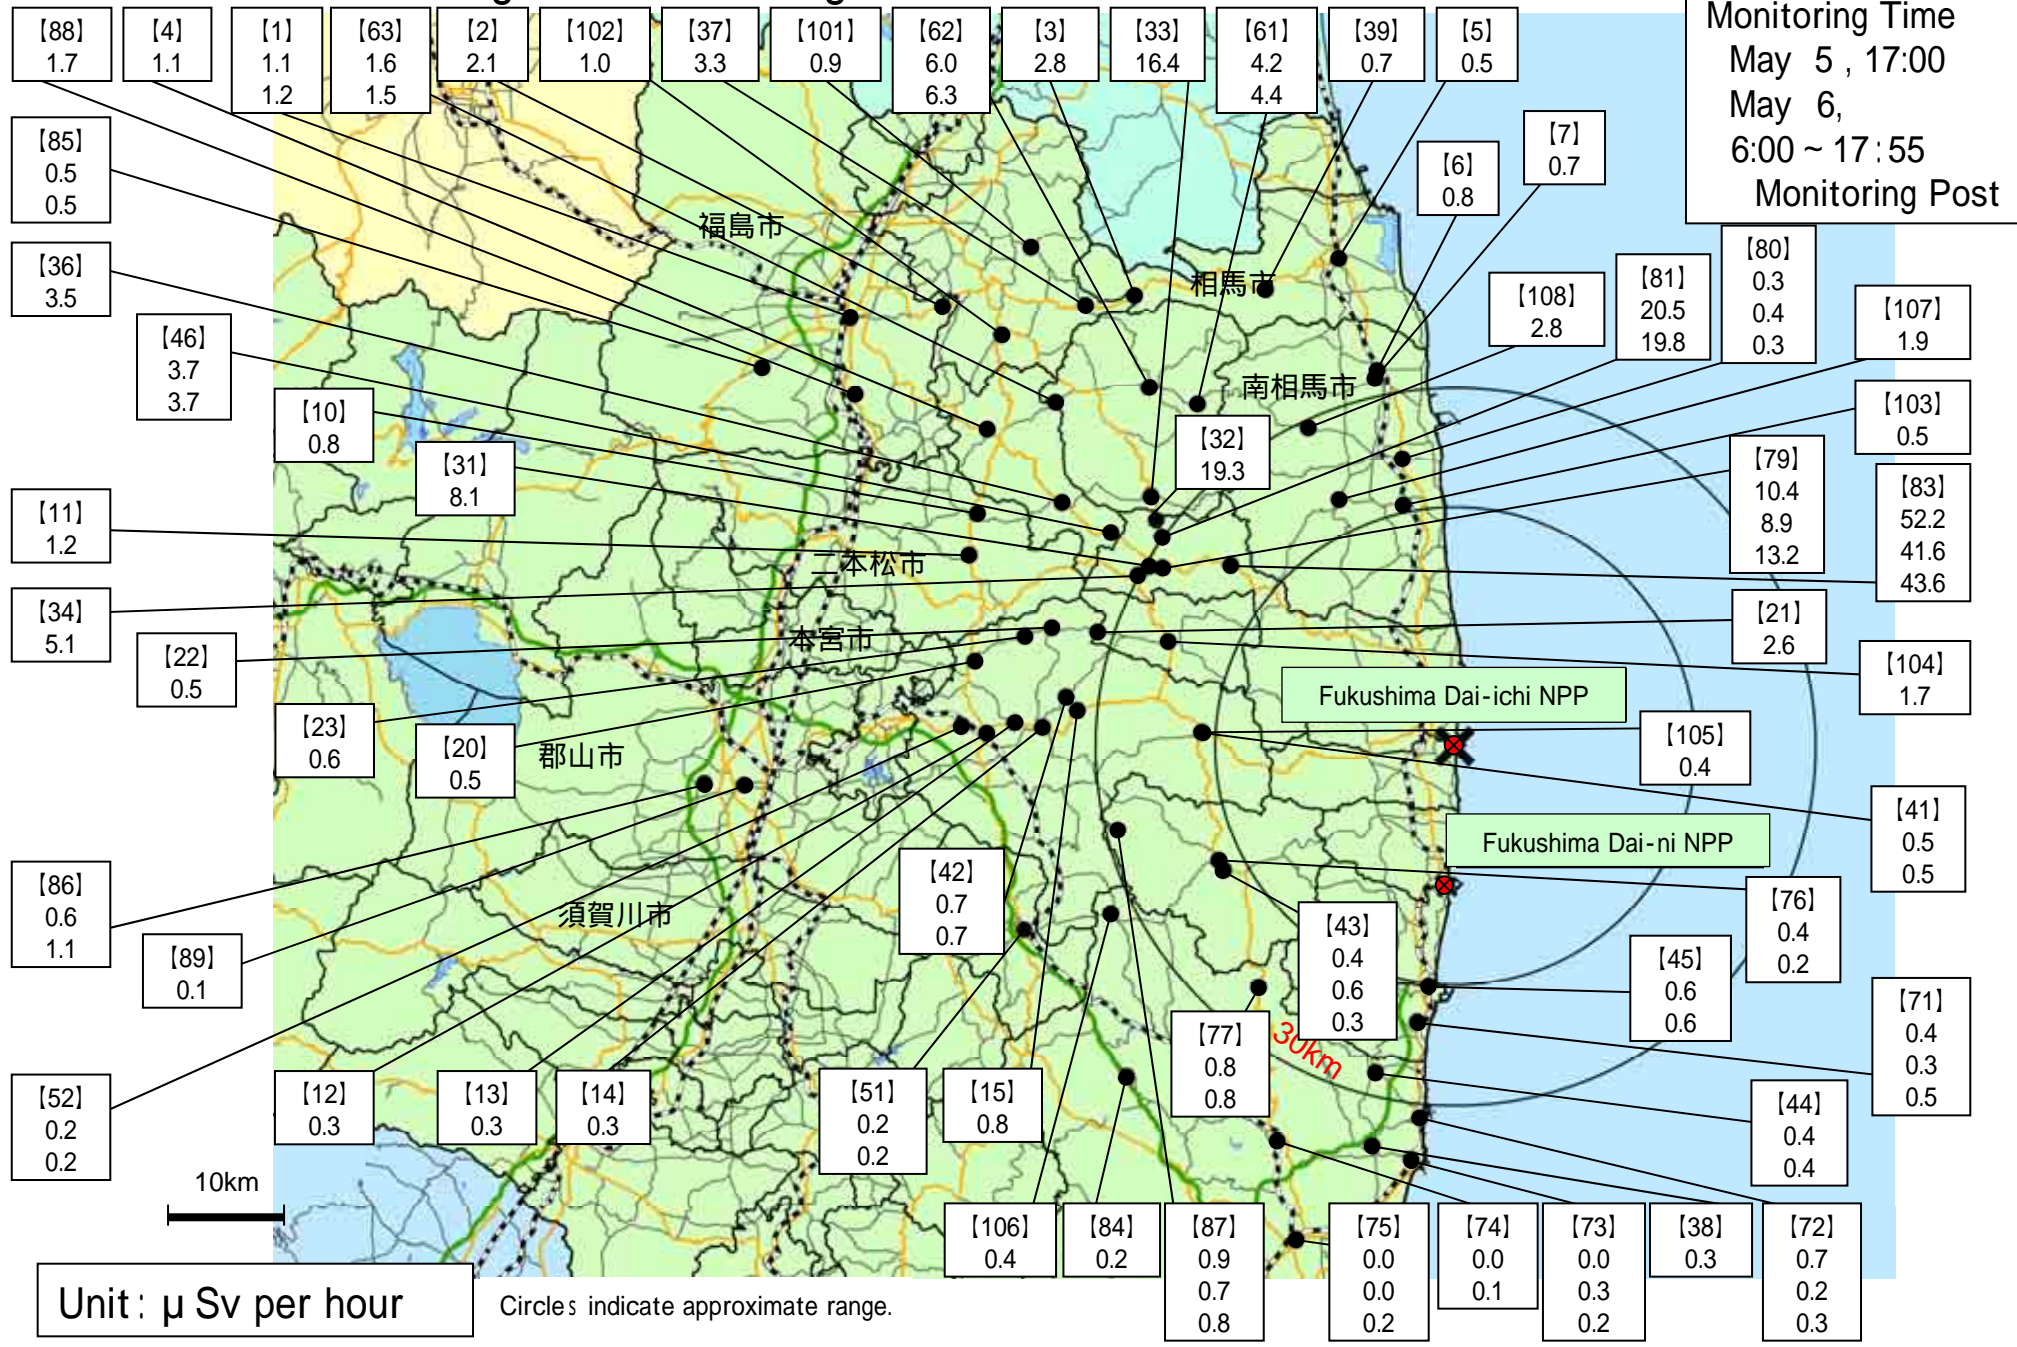

- * 1 measured by Geiger-Müller counter
- * 2 measured by ionization chamber type survey meter
- * 3 measured by NaI scintillator detector
- * 4 variation range of the measuring data in measuring time

* [71] [76] : These are positioned in same area but a few hundred meters away.

Readings at Monitoring Post out of Fukushima Dai-ichi NPP

Monitoring Time
 May 5, 17:00
 May 6,
 6:00 ~ 17:55
 Monitoring Post