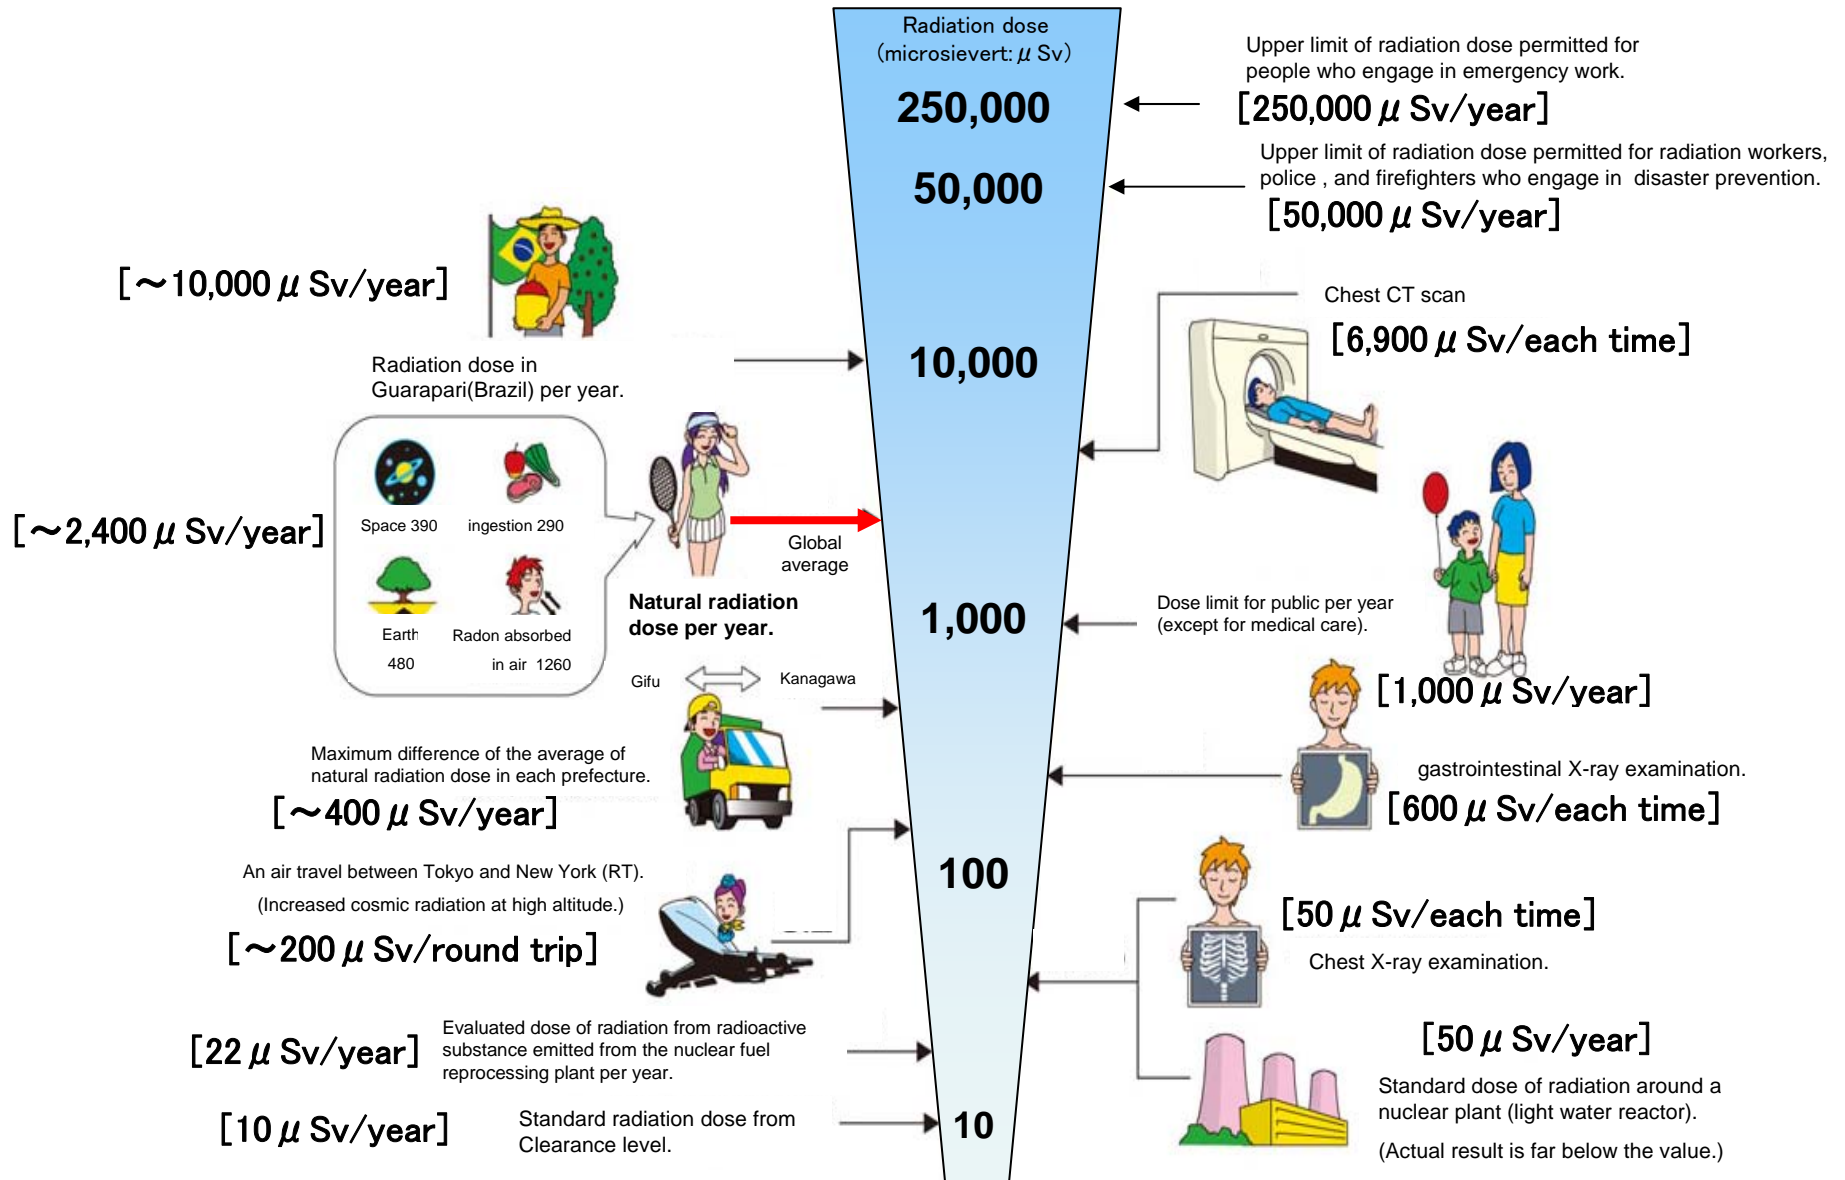

Readings at Monitoring Post out of 20 Km Zone of Fukushima Dai-ichi NPP

As of 10:00 May 7, 2011

Ministry of Education, Culture, Sports, Science and Technology (MEXT)

Monitoring Outputs by MEXT

*Boldface and underlined readings are new.

- * 1 measured by Geiger-Müller counter
- * 2 measured by ionization chamber type survey meter
- * 3 measured by NaI scintillator detector
- * 4 variation range of the measuring data in measuring time

* [71] [76] : These are positioned in same area but a few hundred meters away.

Readings at Monitoring Post out of Fukushima Dai-ichi NPP

Monitoring Time
 May 5, 17:00
 May 6,
 6:00 ~ 17:55
 Monitoring Post

Readings at Monitoring Post out of 20 Km Zone of Fukushima Dai-ichi NPP

Radiation in Daily-life

※Unit : μSv

※ Sv [Sievert] = Constant of organism effect by kind of radiation (※) \times Gy [gray]

※ It is 1 in case of X ray and γ ray.