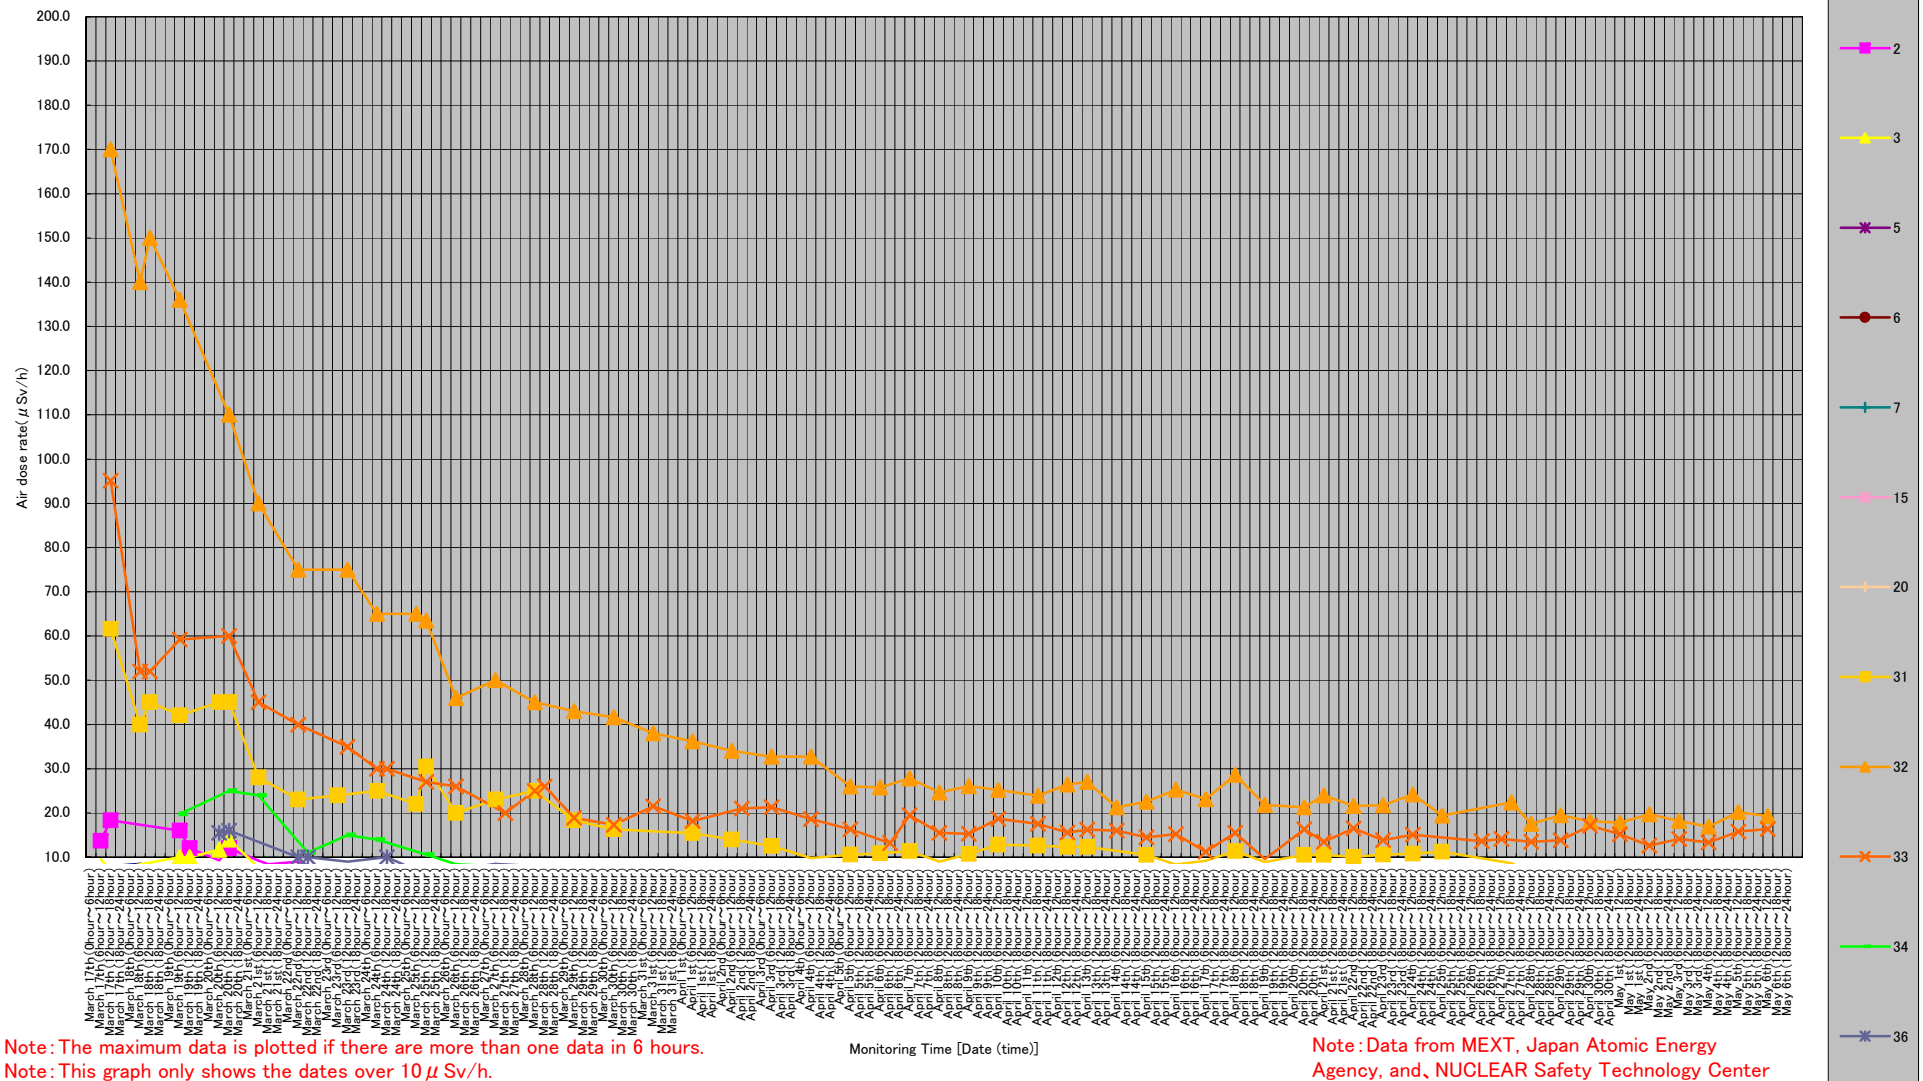

Readings at Monitoring Post out of 20 Km Zone of Fukushima Dai-ichi NPP