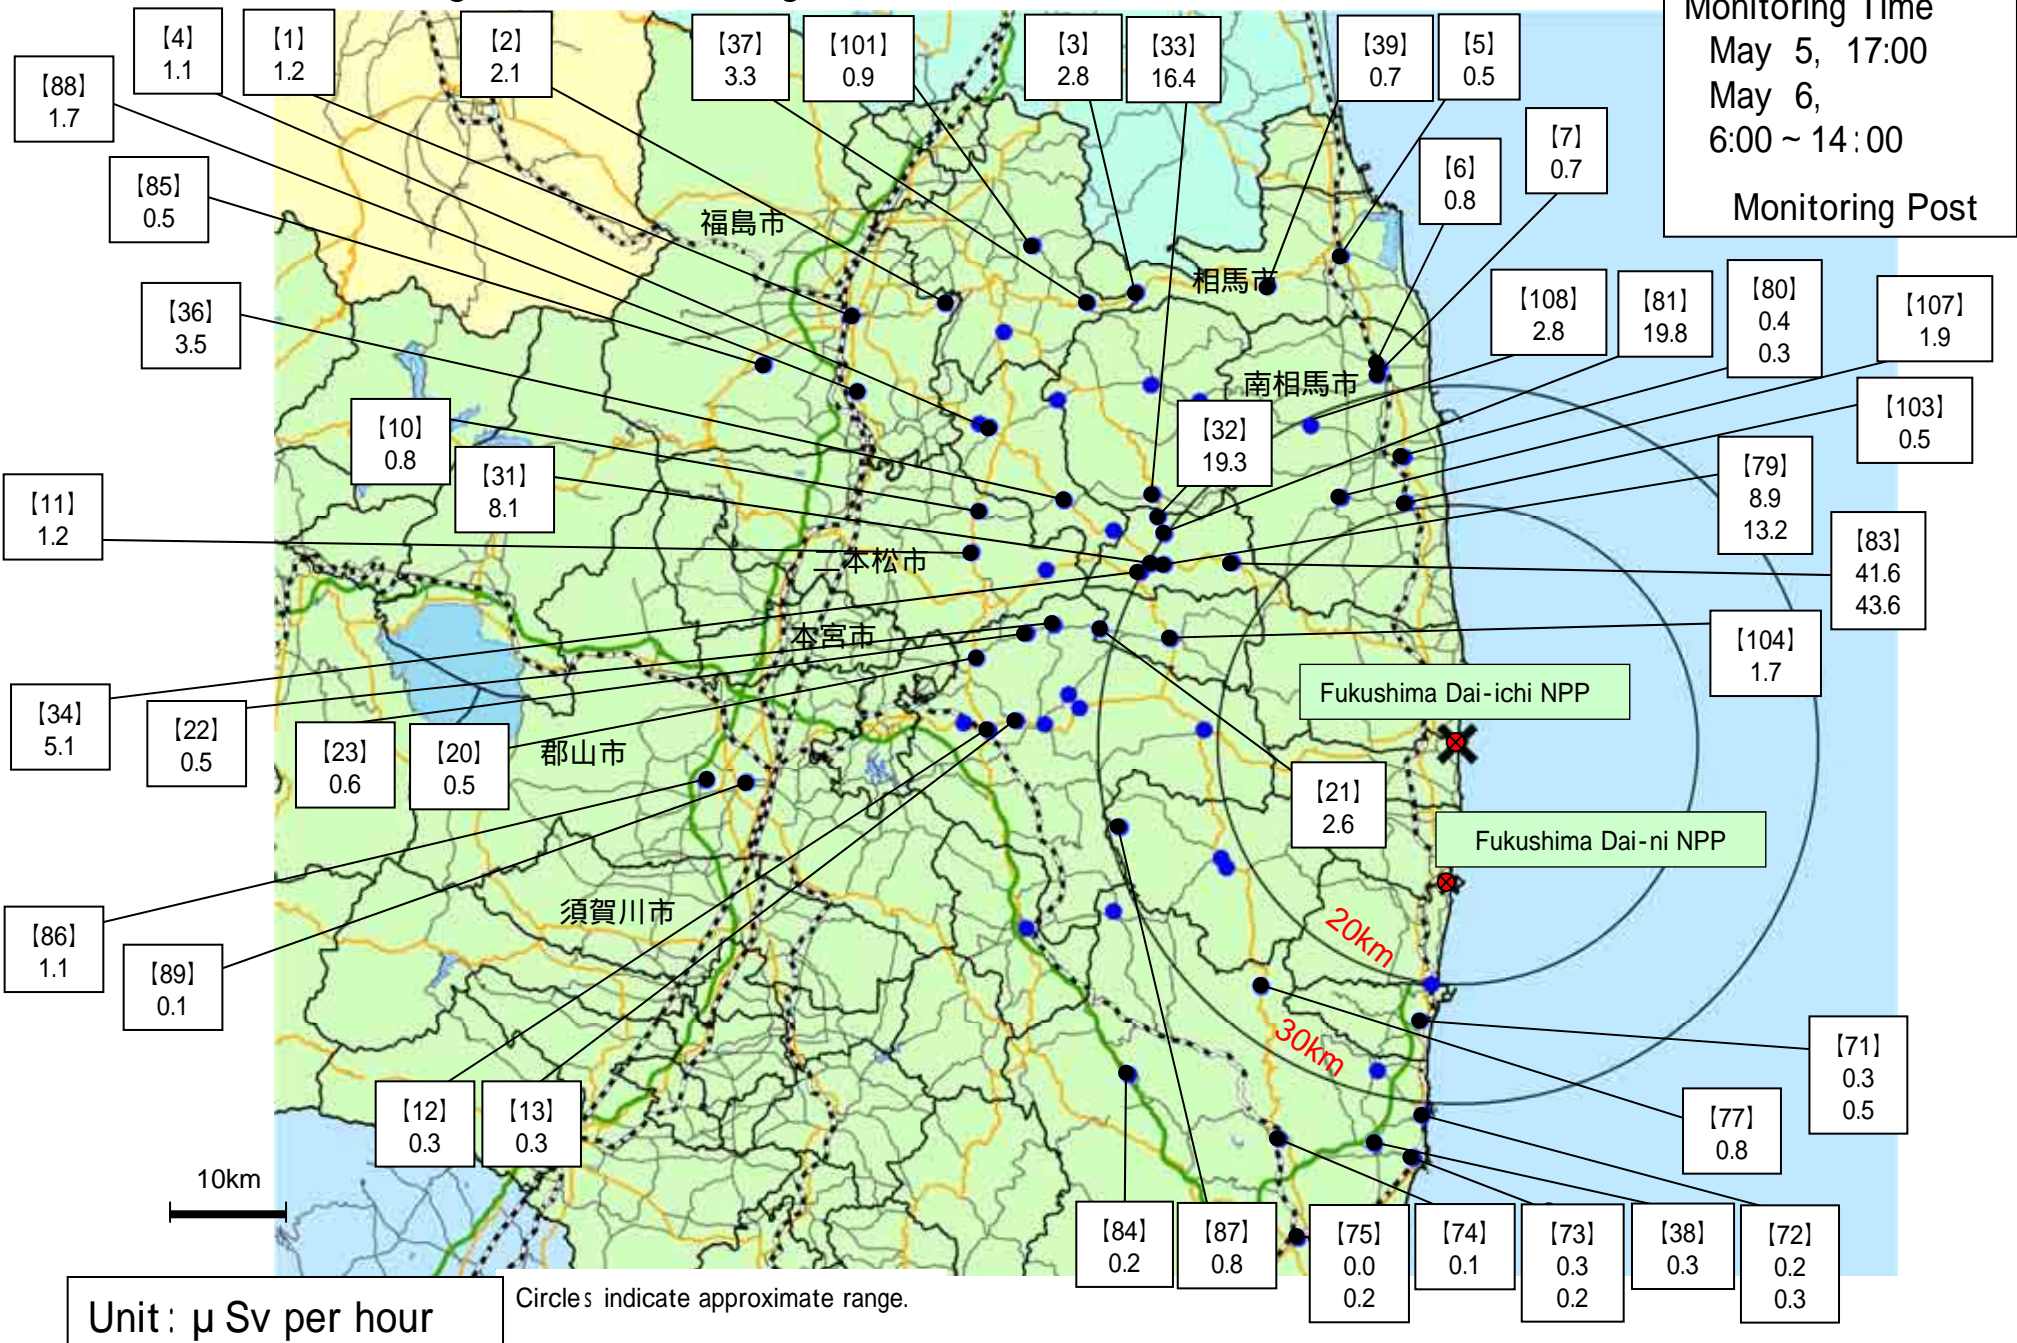

- * 1 measured by Geiger-Müller counter
- * 2 measured by ionization chamber type survey meter
- * 3 measured by NaI scintillator detector
- * 4 variation range of the measuring data in measuring time

* [71] : These are positioned in same area but a few hundred meters away.

Readings at Monitoring Post out of Fukushima Dai-ichi NPP

Monitoring Time
 May 5, 17:00
 May 6,
 6:00 ~ 14:00
 Monitoring Post

Radiation in Daily-life