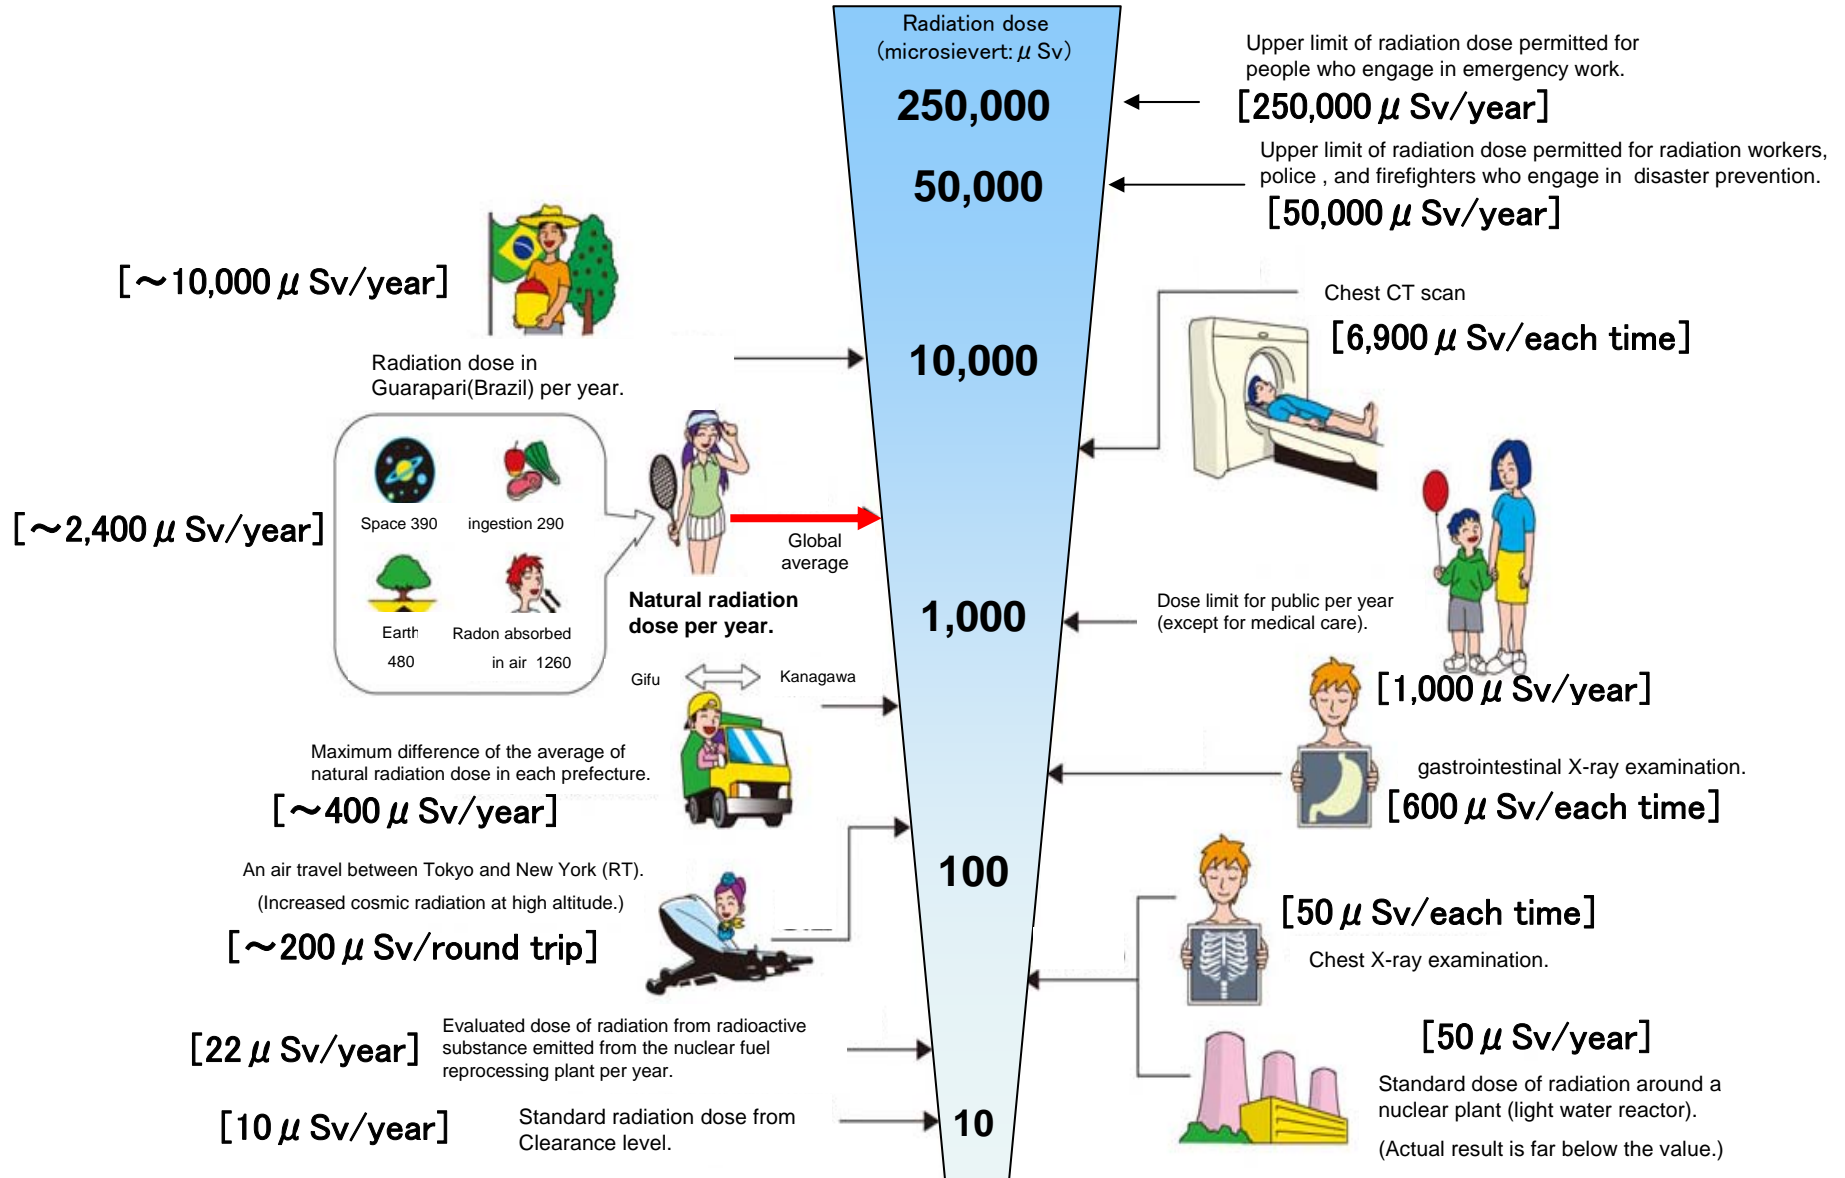

Readings at Monitoring Post out of 20 Km Zone of Fukushima Dai-ichi NPP

As of 10:00 May 6, 2011
Ministry of Education, Culture, Sports, Science and Technology (MEXT)

Monitoring Outputs by MEXT

*Boldface and underlined readings are new.

* [71] [76] : These are positioned in same area but a few hundred meters away.

Readings at Monitoring Post out of Fukushima Dai-ichi NPP

Monitoring Time
 May 4, 17:00
 May 5,
 6:00 ~ 17:51
 Monitoring Post

Unit: $\mu\text{Sv per hour}$

Circles indicate approximate range.

Readings at Monitoring Post out of 20 Km Zone of Fukushima Dai-ichi NPP

Radiation in Daily-life

※Unit : μSv

※ Sv [Sievert] = Constant of organism effect by kind of radiation (※) × Gy [gray]

※ It is 1 in case of X ray and γ ray.