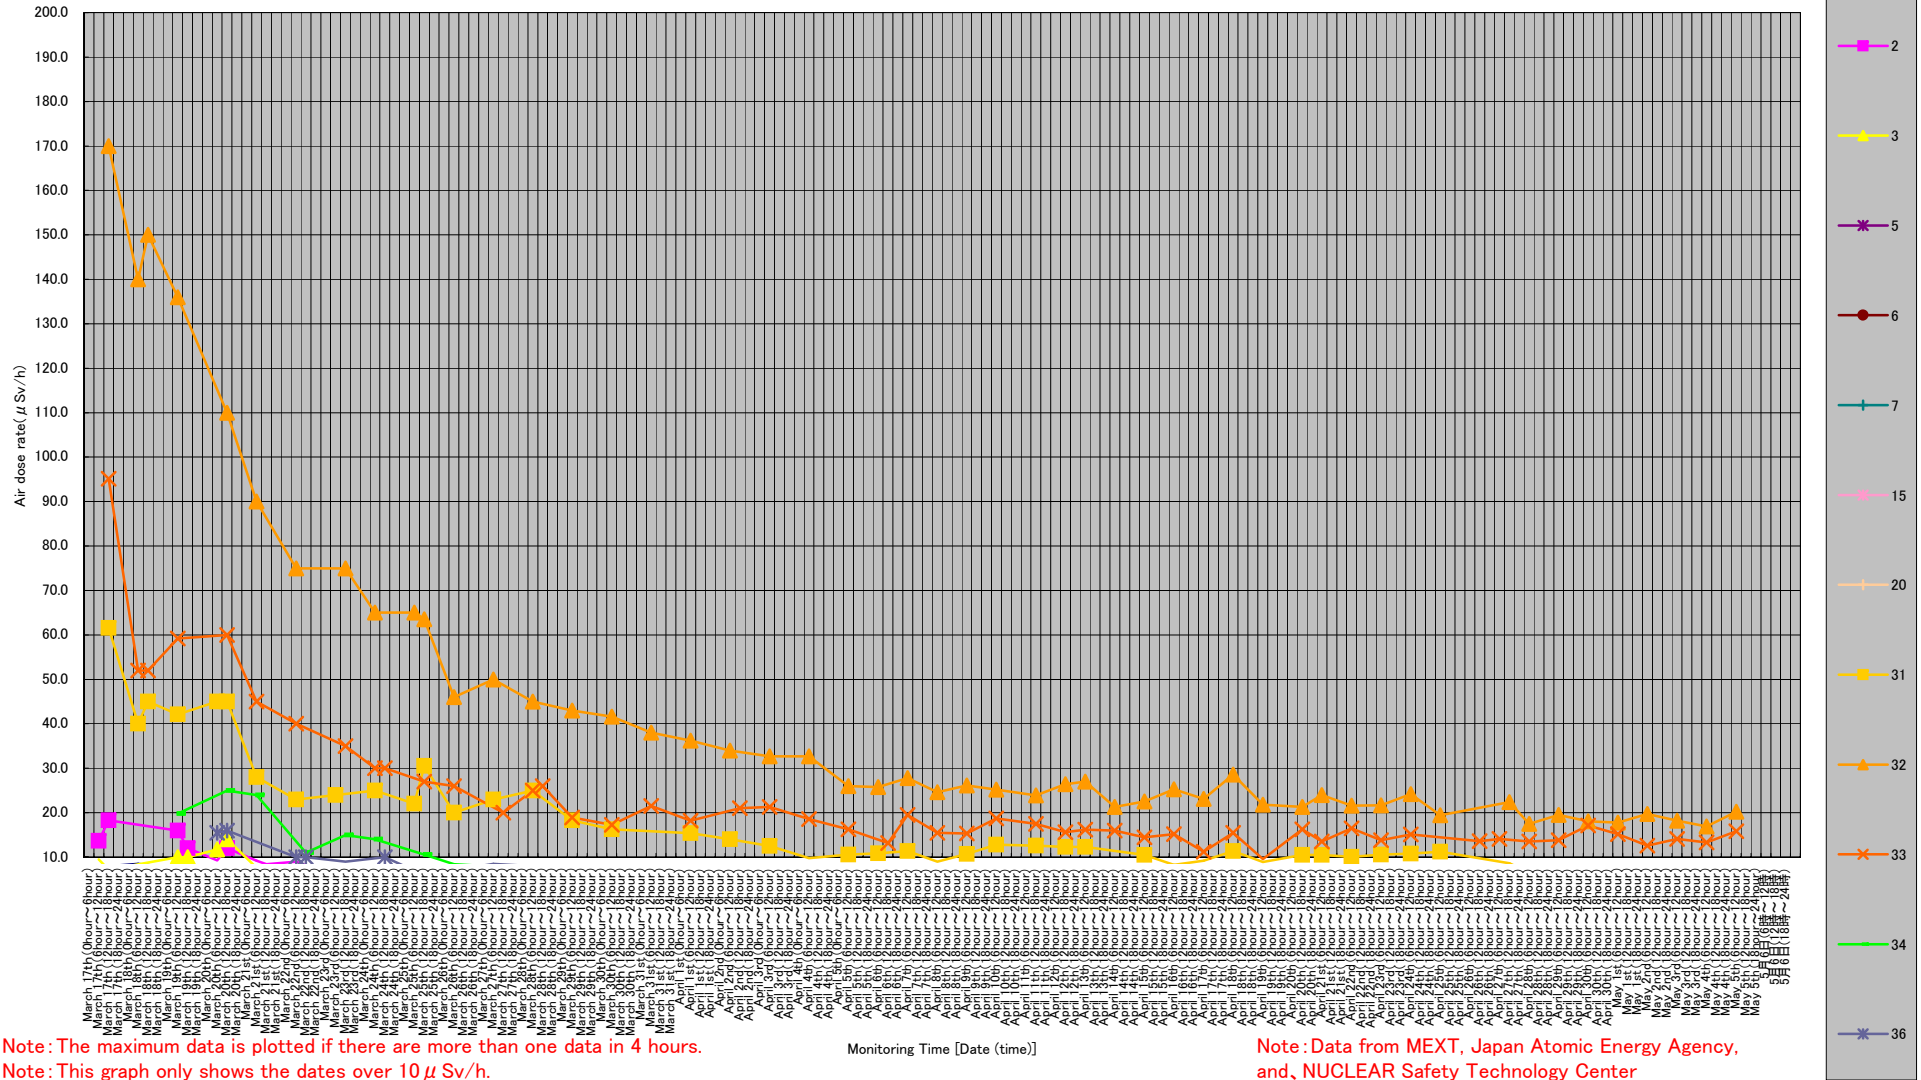

Readings at Monitoring Post out of 20 Km Zone of Fukushima Dai-ichi NPP