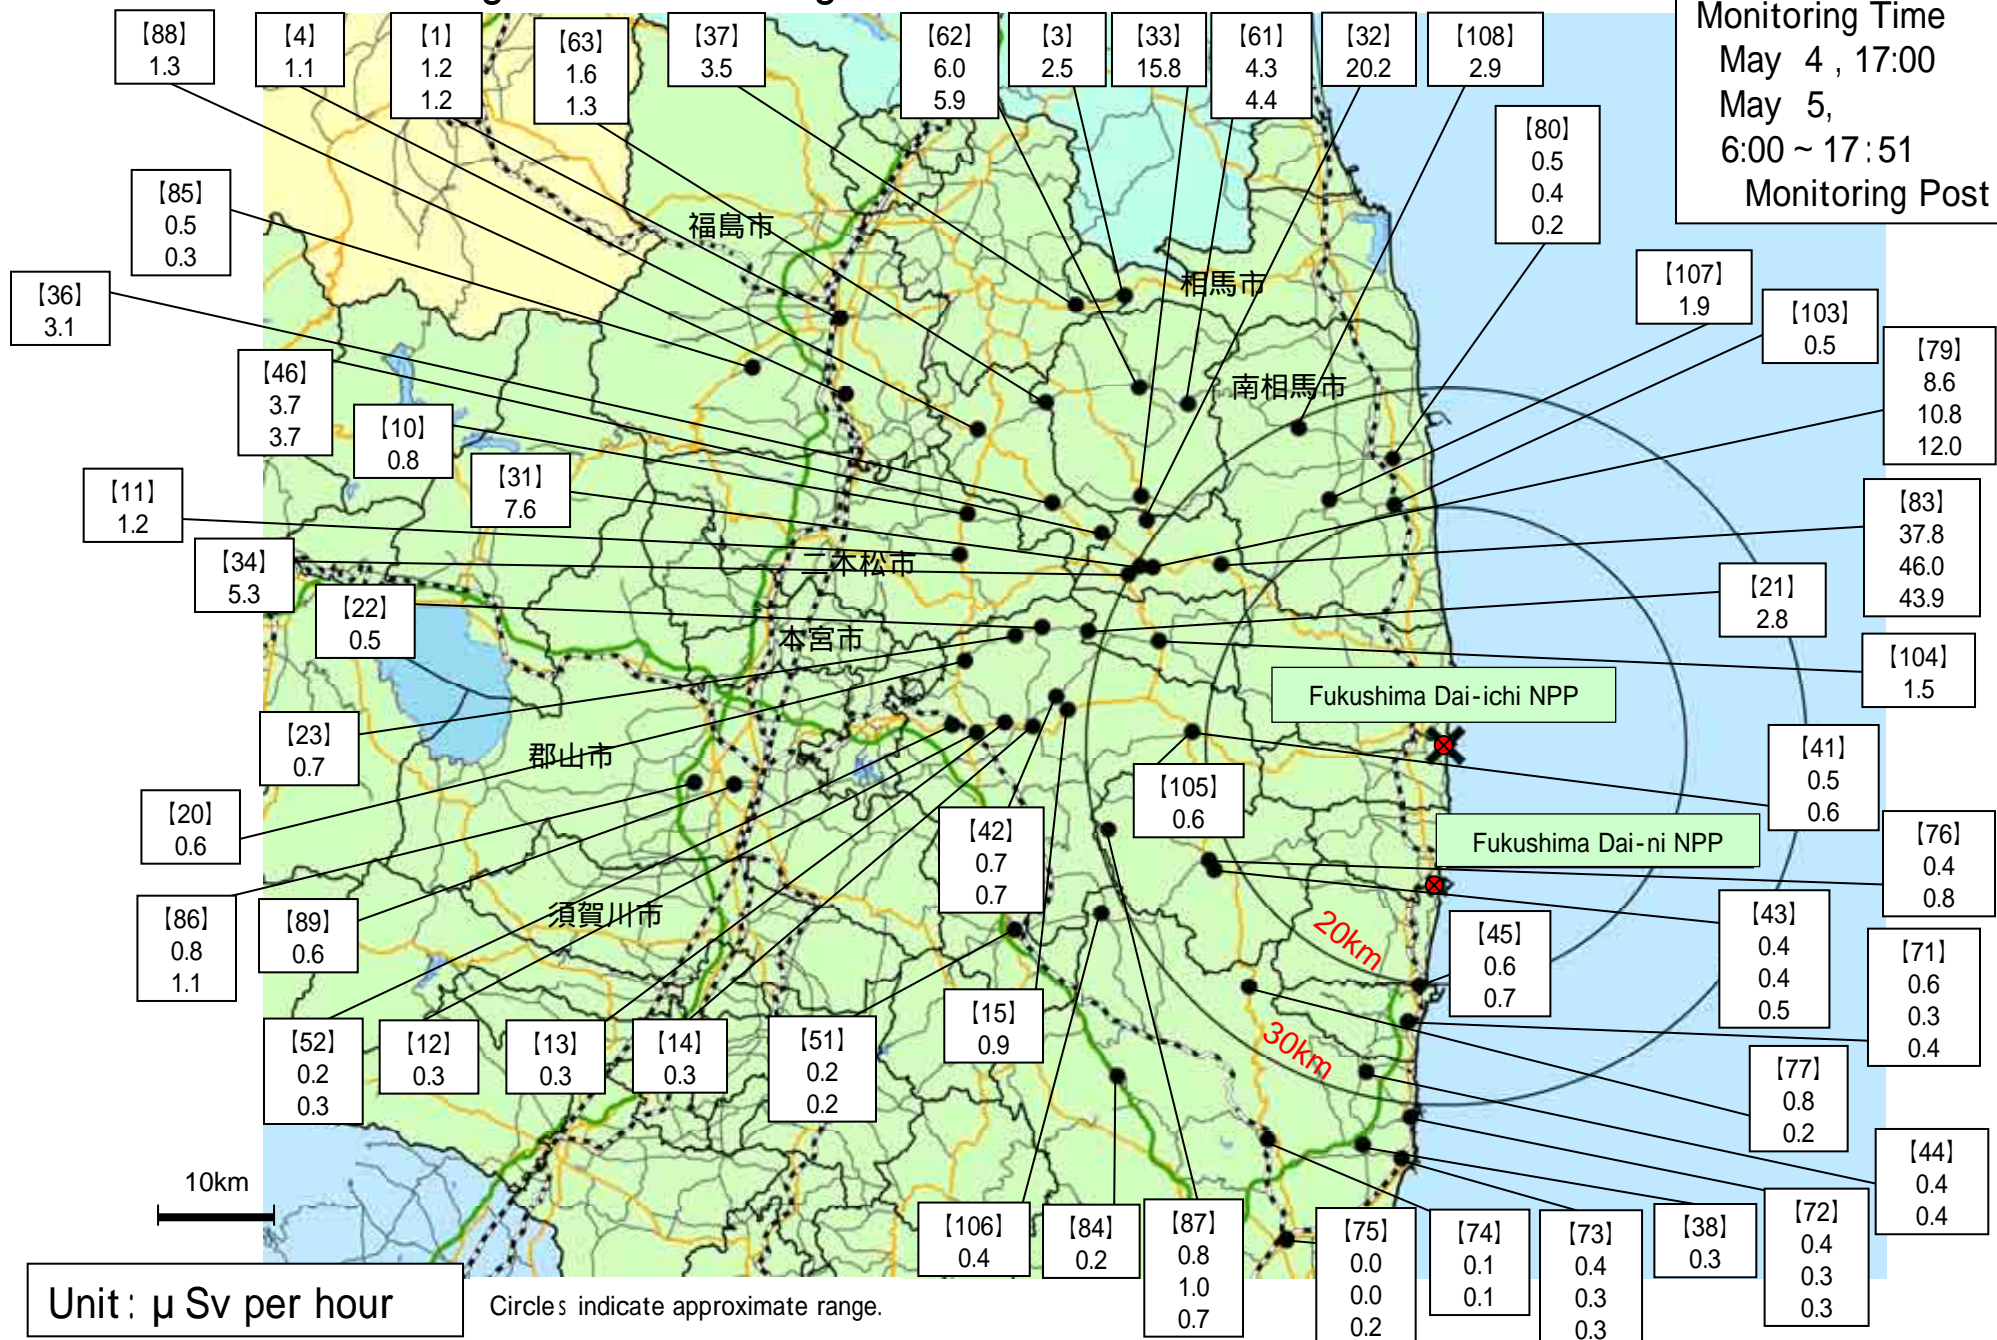

- * 1 measured by Geiger-Müller counter
- * 2 measured by ionization chamber type survey meter
- * 3 measured by NaI scintillator detector
- * 4 variation range of the measuring data in measuring time

* [71] [76] : These are positioned in same area but a few hundred meters away.

Readings at Monitoring Post out of Fukushima Dai-ichi NPP

Monitoring Time
 May 4, 17:00
 May 5,
 6:00 ~ 17:51
 Monitoring Post