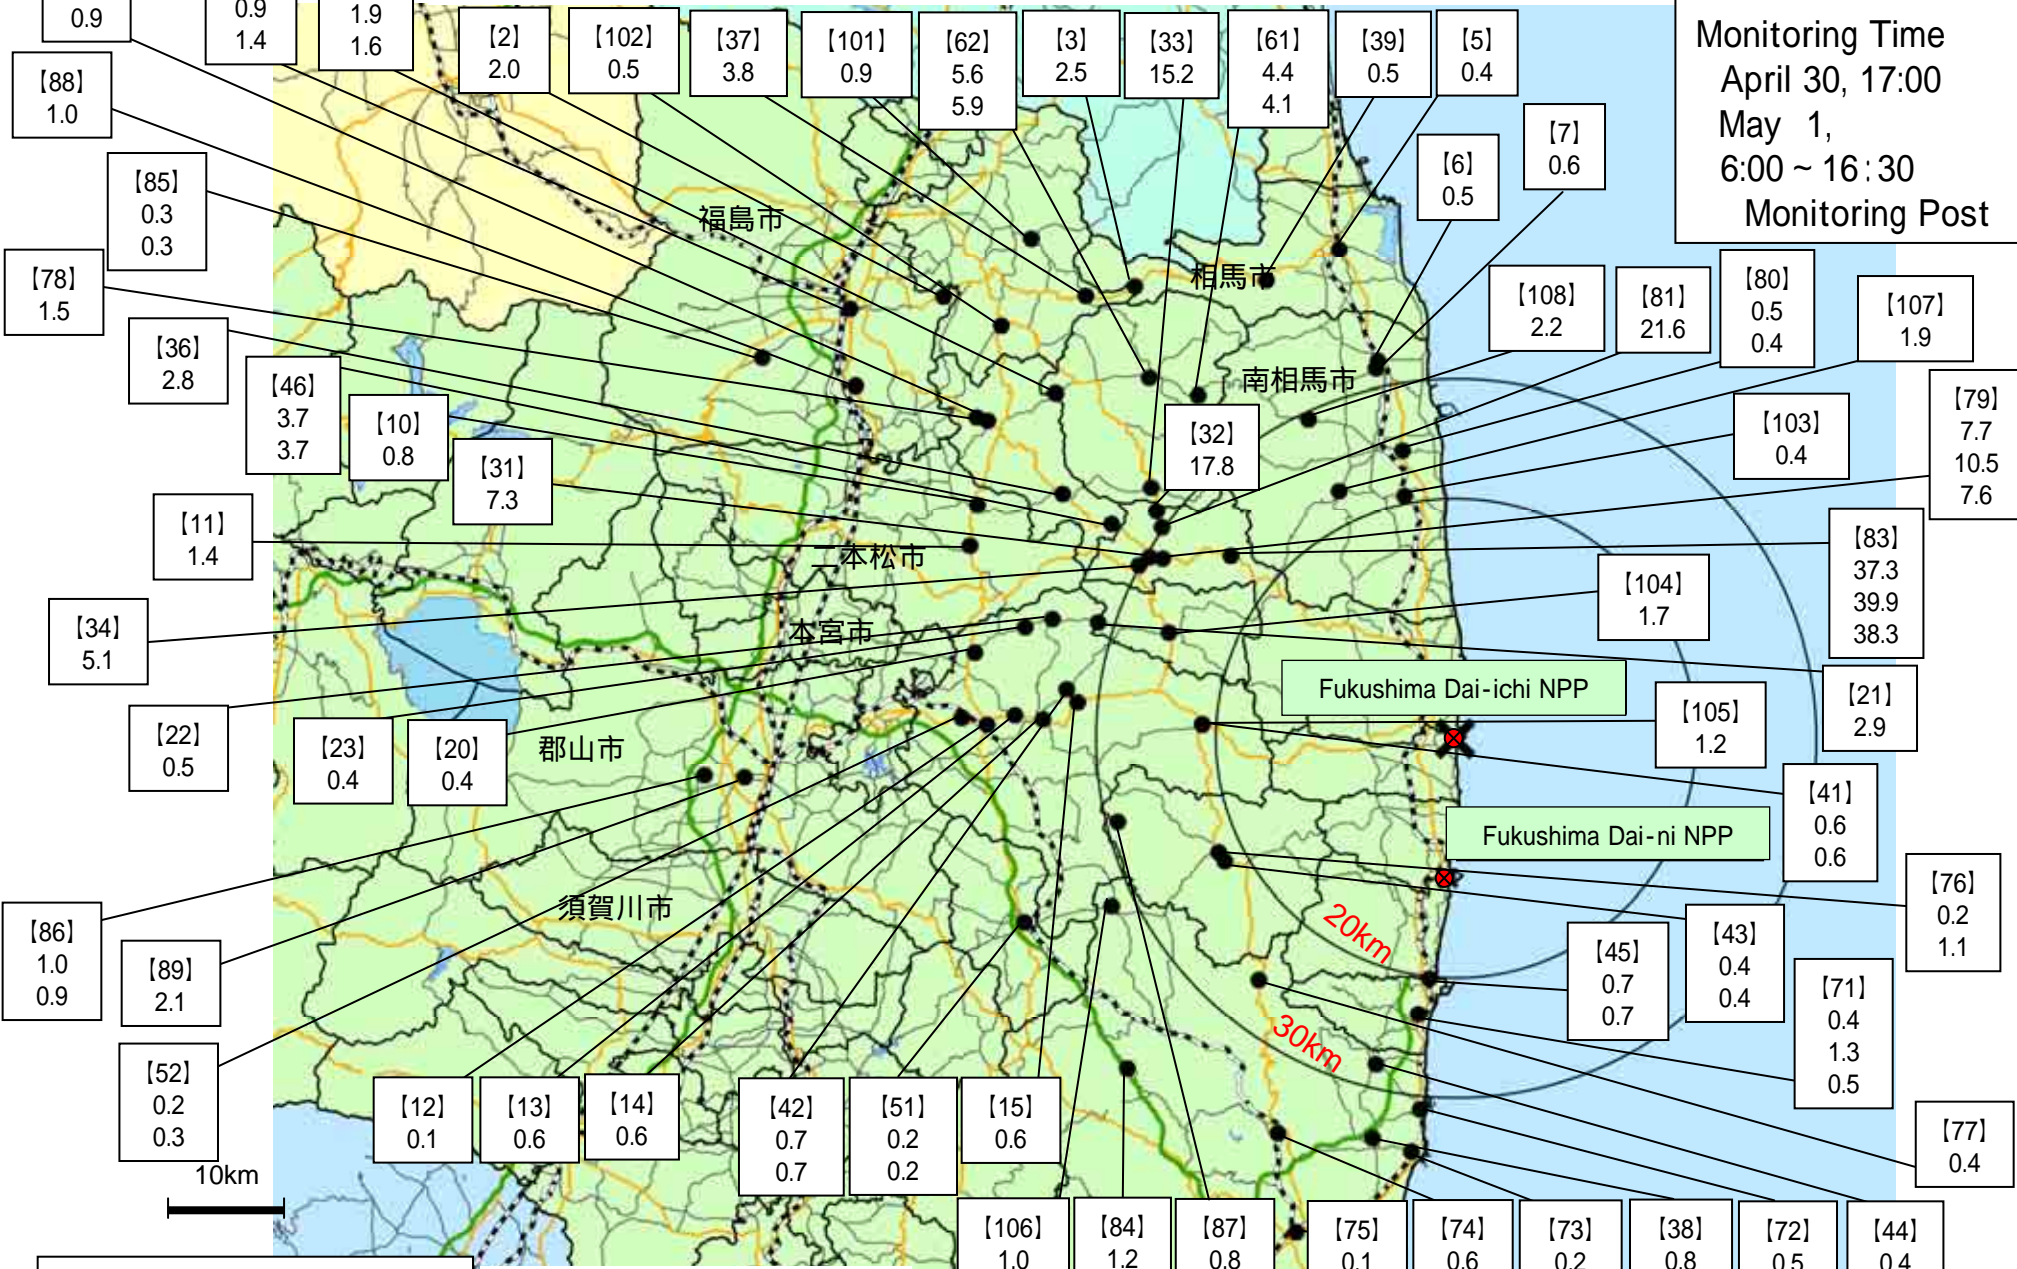

Readings at Monitoring Post out of Fukushima Dai-ichi NPP

Monitoring Time
April 30, 17:00
May 1,
6:00 ~ 16:30
Monitoring Post

Unit: μ Sv per hour

Circles indicate approximate range.