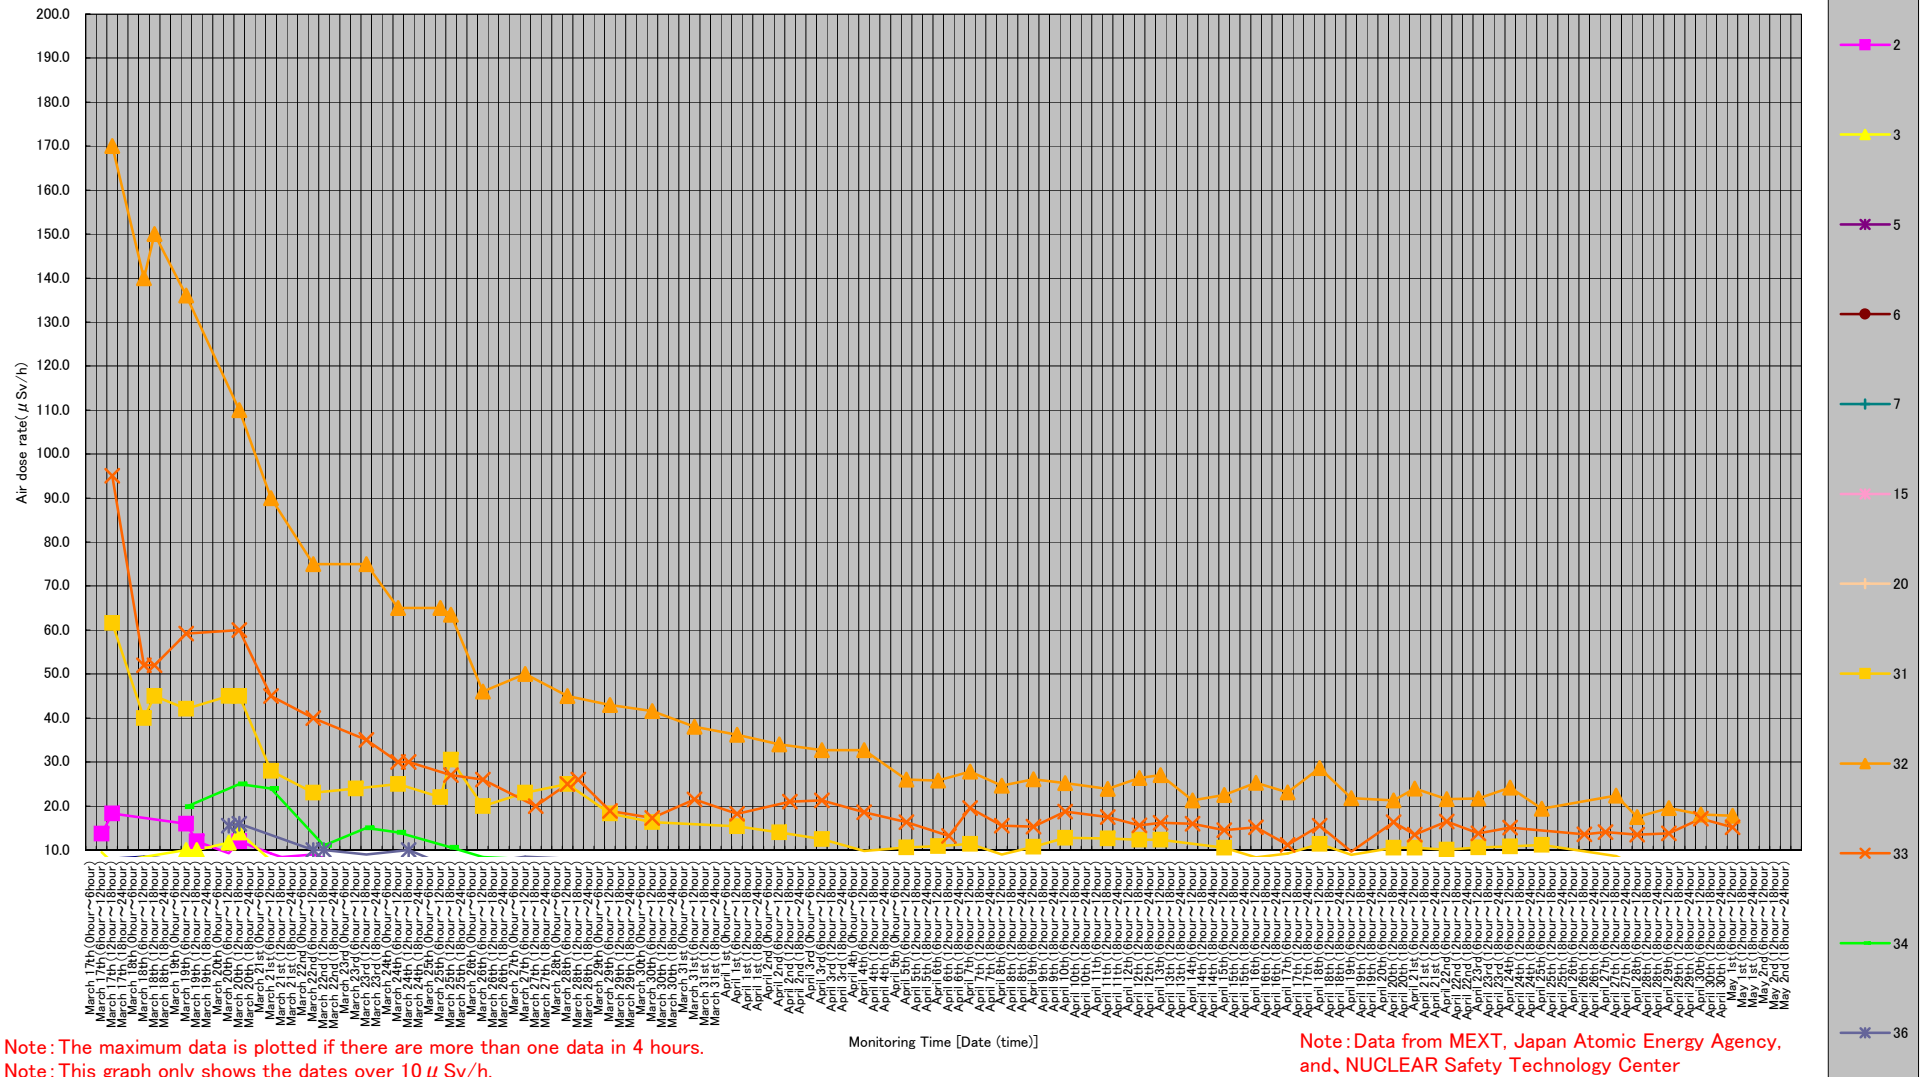

Readings at Monitoring Post out of 20 Km Zone of Fukushima Dai-ichi NPP