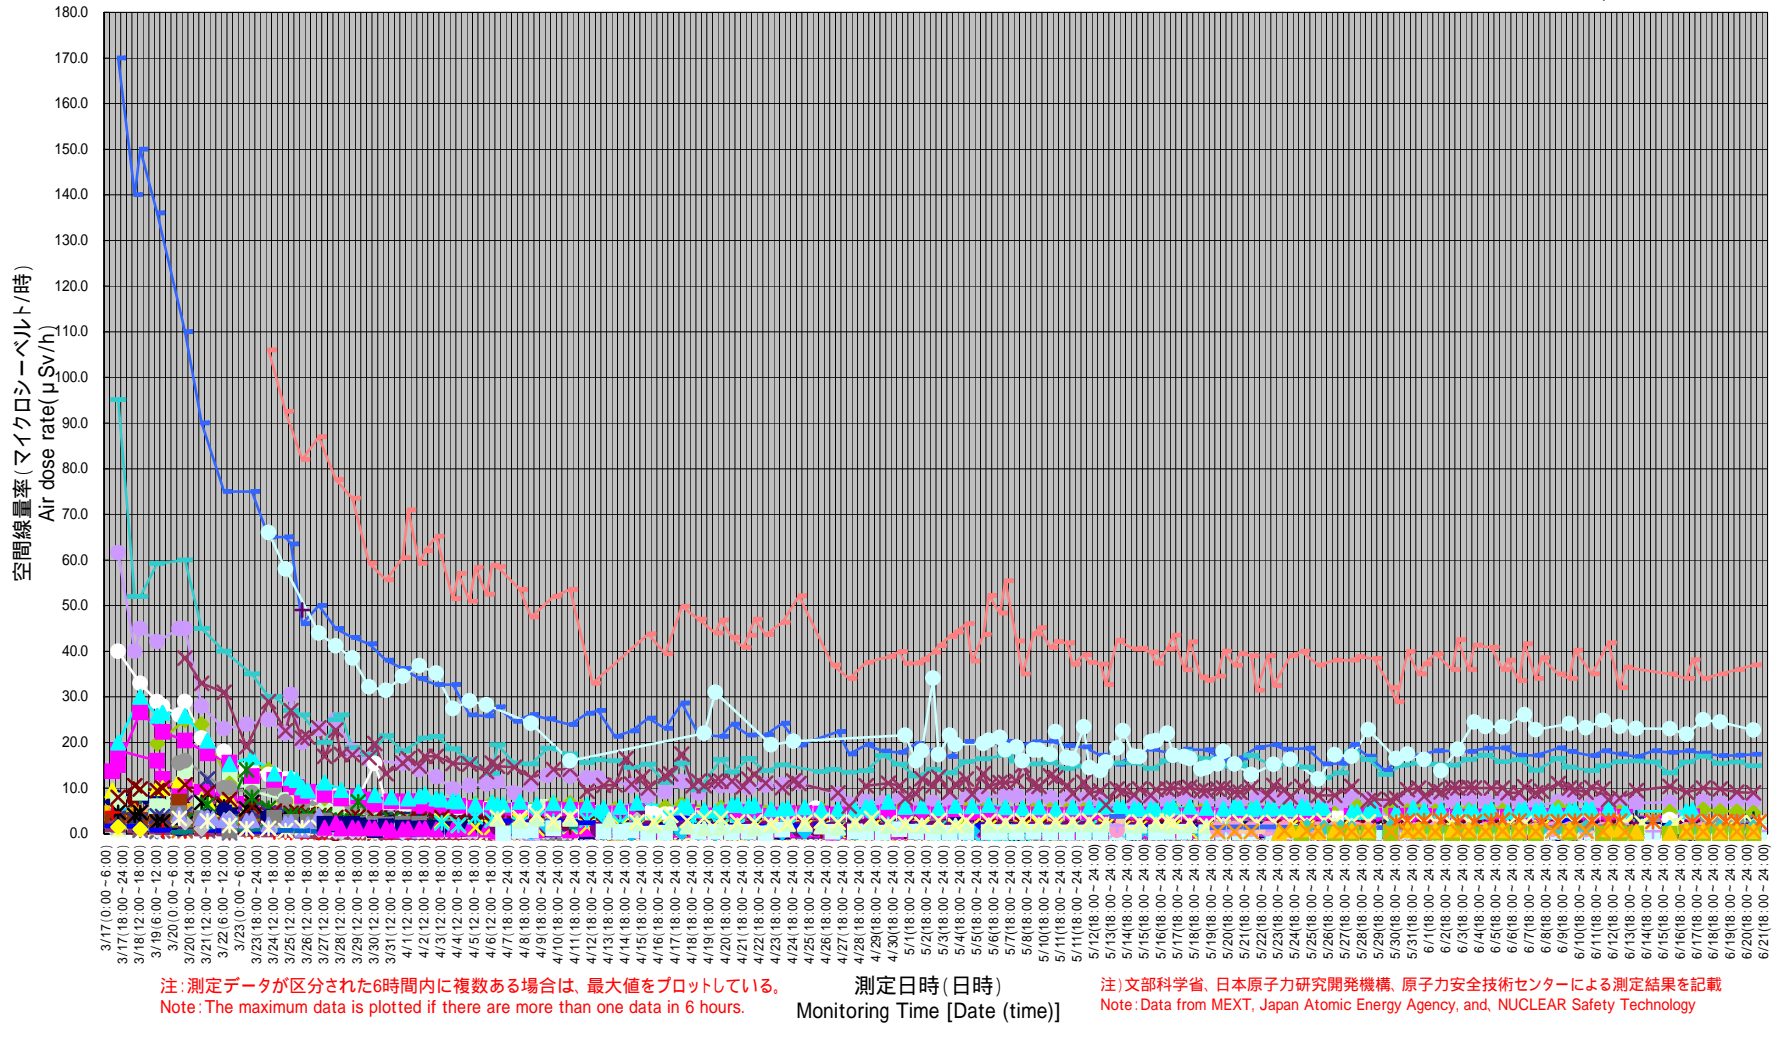

東京電力株式会社福島第一原子力発電所の20km以遠のモニタリング結果の推移 (Readings at Reading point out of 20 km Zone of TEPCO Fukushima Dai-ichi NPP)

(TEPCO: Tokyo Electric Power)