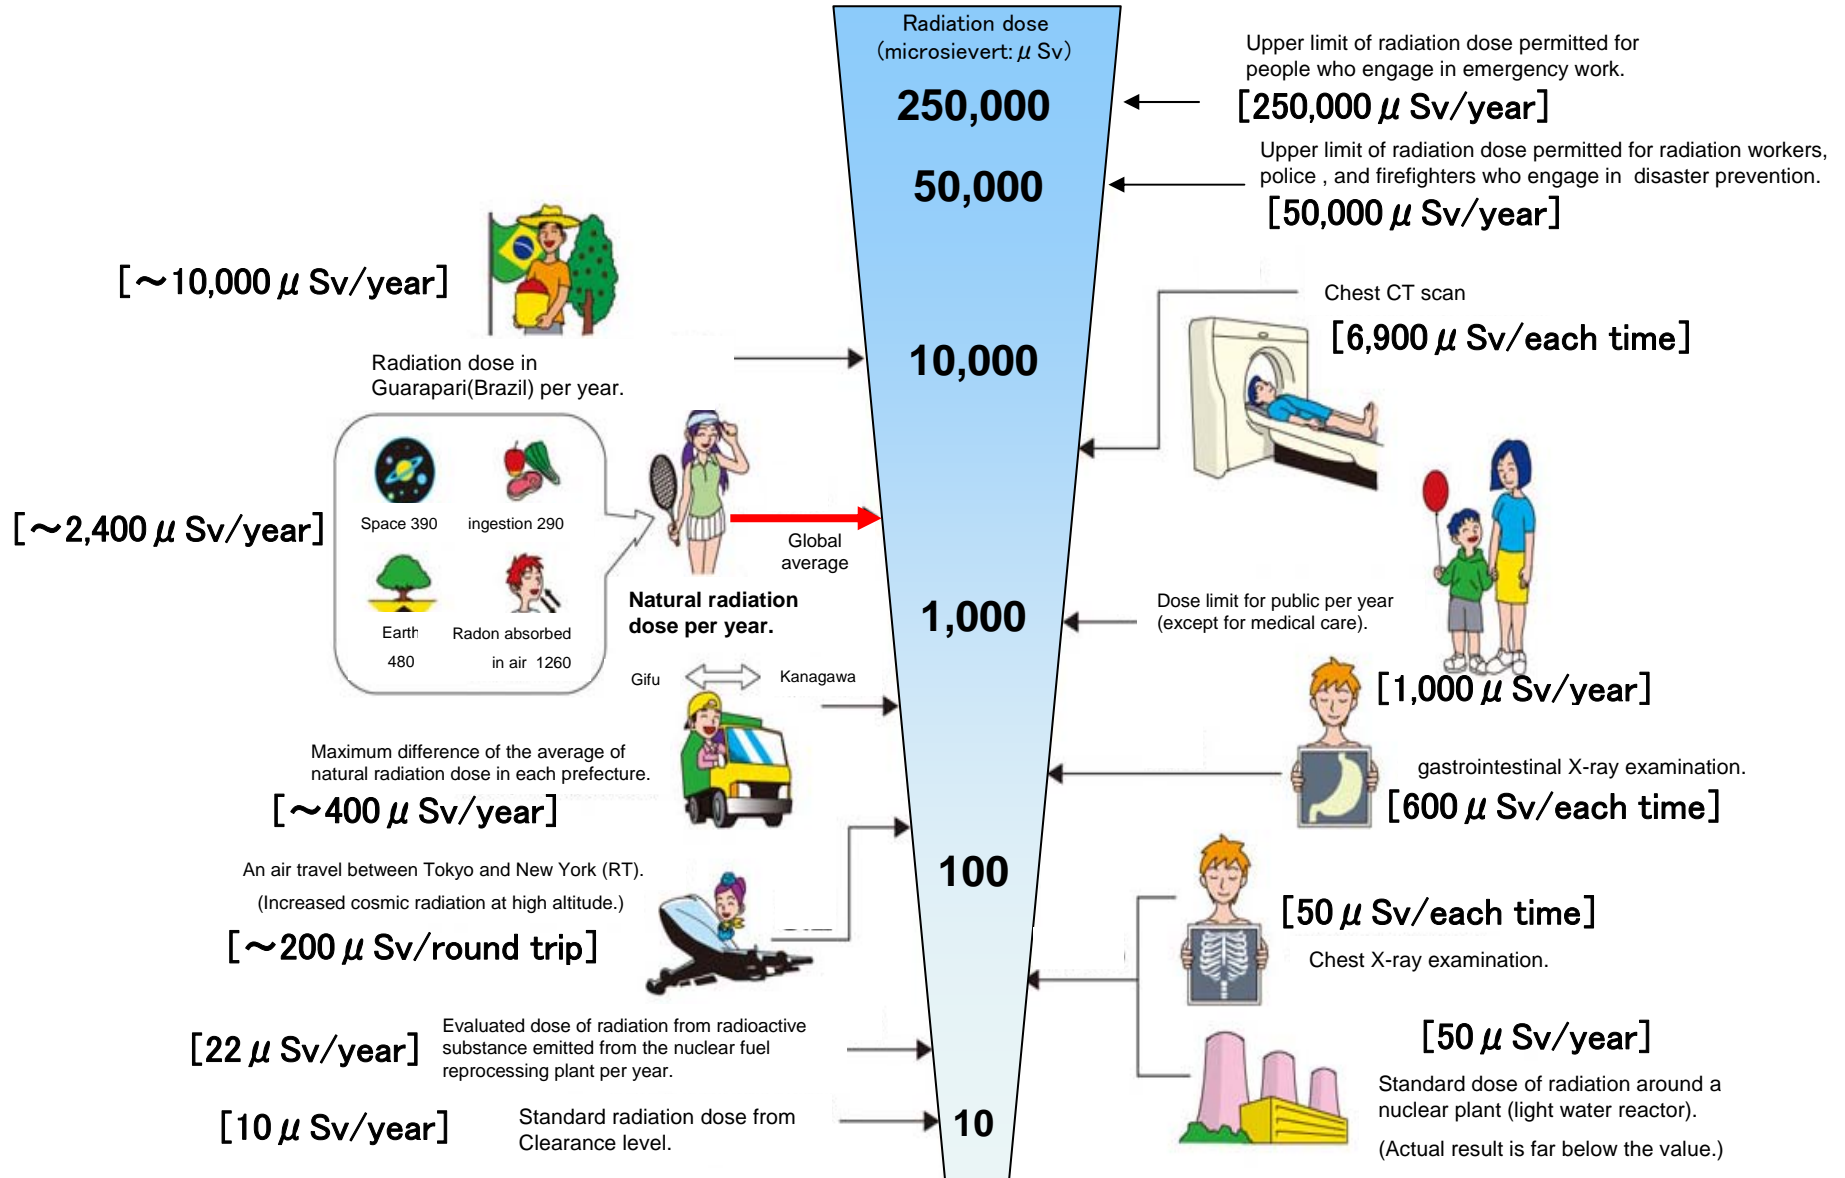

Readings at Monitoring Post out of 20 Km Zone of Fukushima Dai-ichi NPP

As of 10:00 April 20, 2011
Ministry of Education, Culture, Sports, Science and Technology (MEXT)

Monitoring Outputs by MEXT

*Boldface and underlined readings are new.

- * 1 measured by Geiger-Müller counter
- * 2 measured by ionization chamber type survey meter
- * 3 measured by NaI scintillator detector
- * 4 variation range of the measuring data in measuring time

* [71] [76] : These are positioned in same area but a few hundred meters away.

Readings at Monitoring Post out of Fukushima Dai-ichi NPP

Readings at Monitoring Post out of 20 Km Zone of Fukushima Dai-ichi NPP

Radiation in Daily-life

※Unit : μSv

※ Sv [Sievert] = Constant of organism effect by kind of radiation (※) × Gy [gray]

※ It is 1 in case of X ray and γ ray.