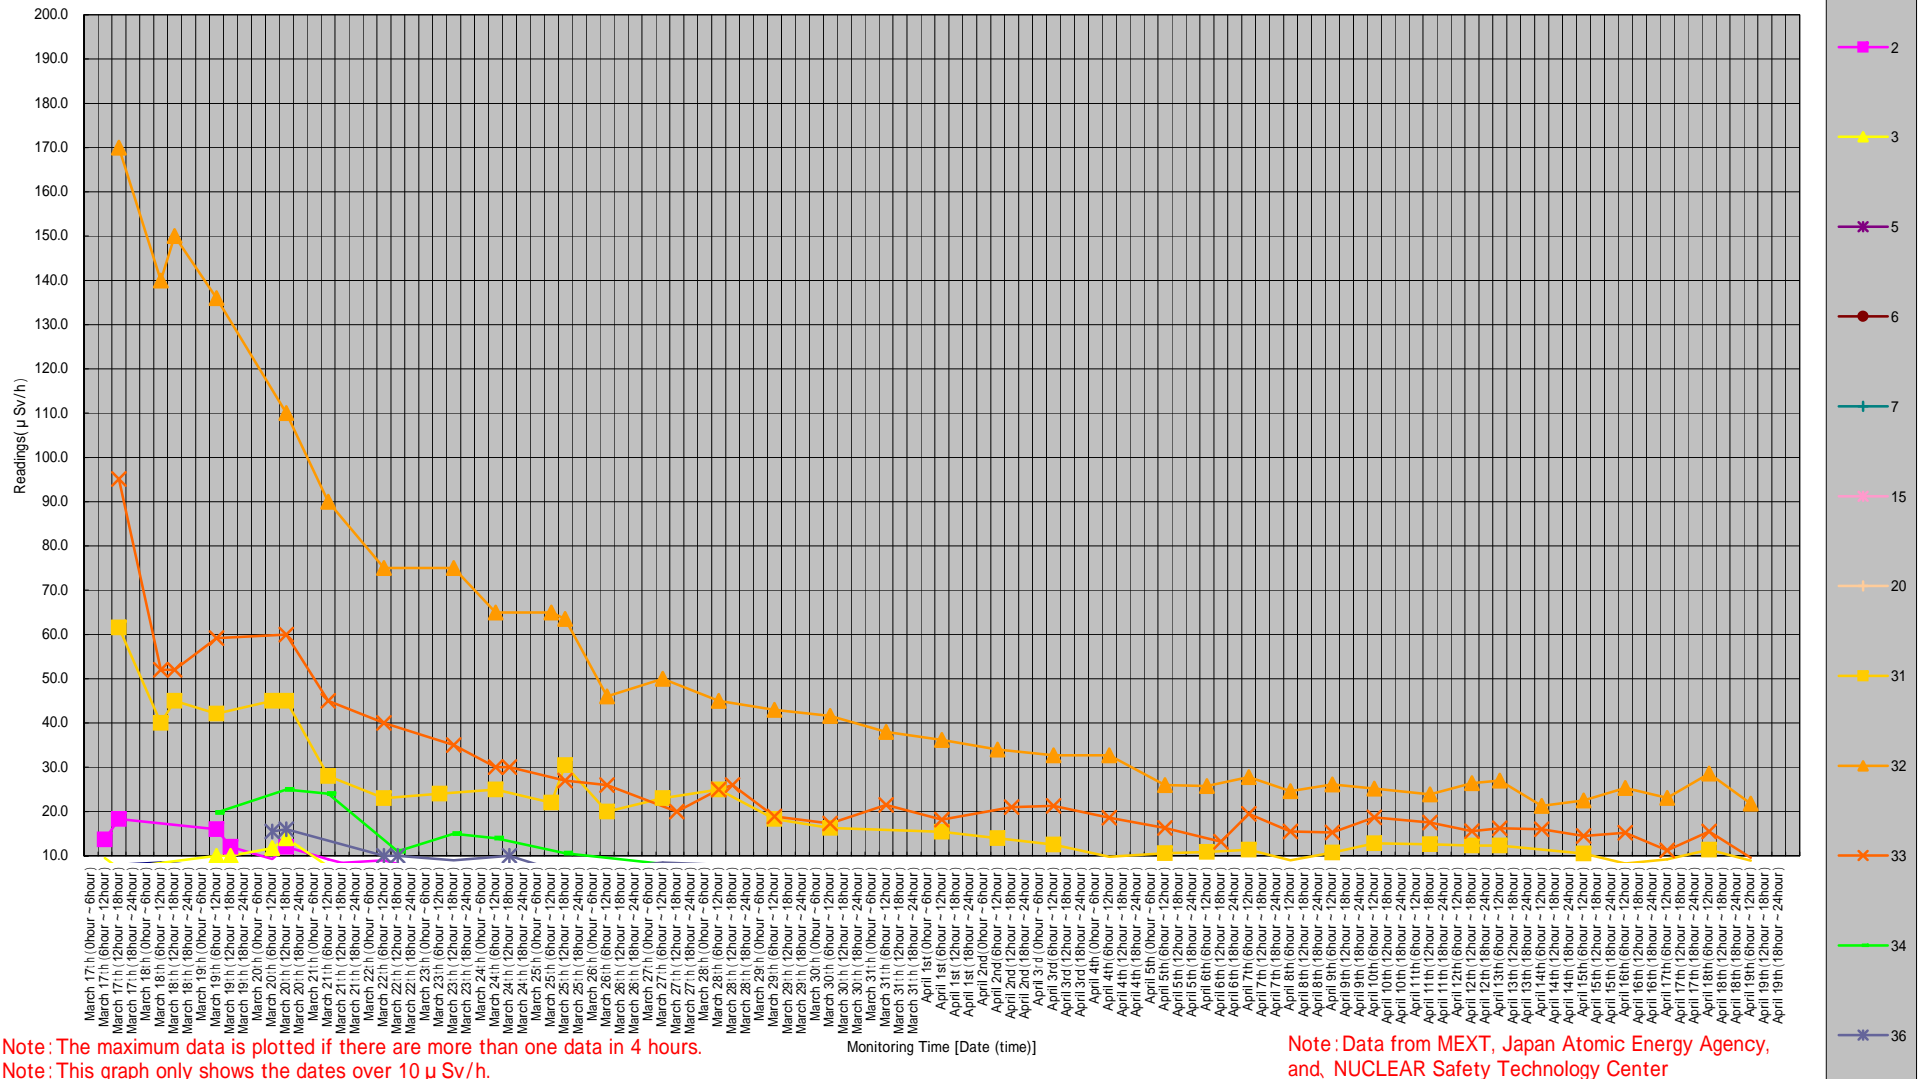

Readings at Monitoring Post out of 20 Km Zone of Fukushima Dai-ichi NPP