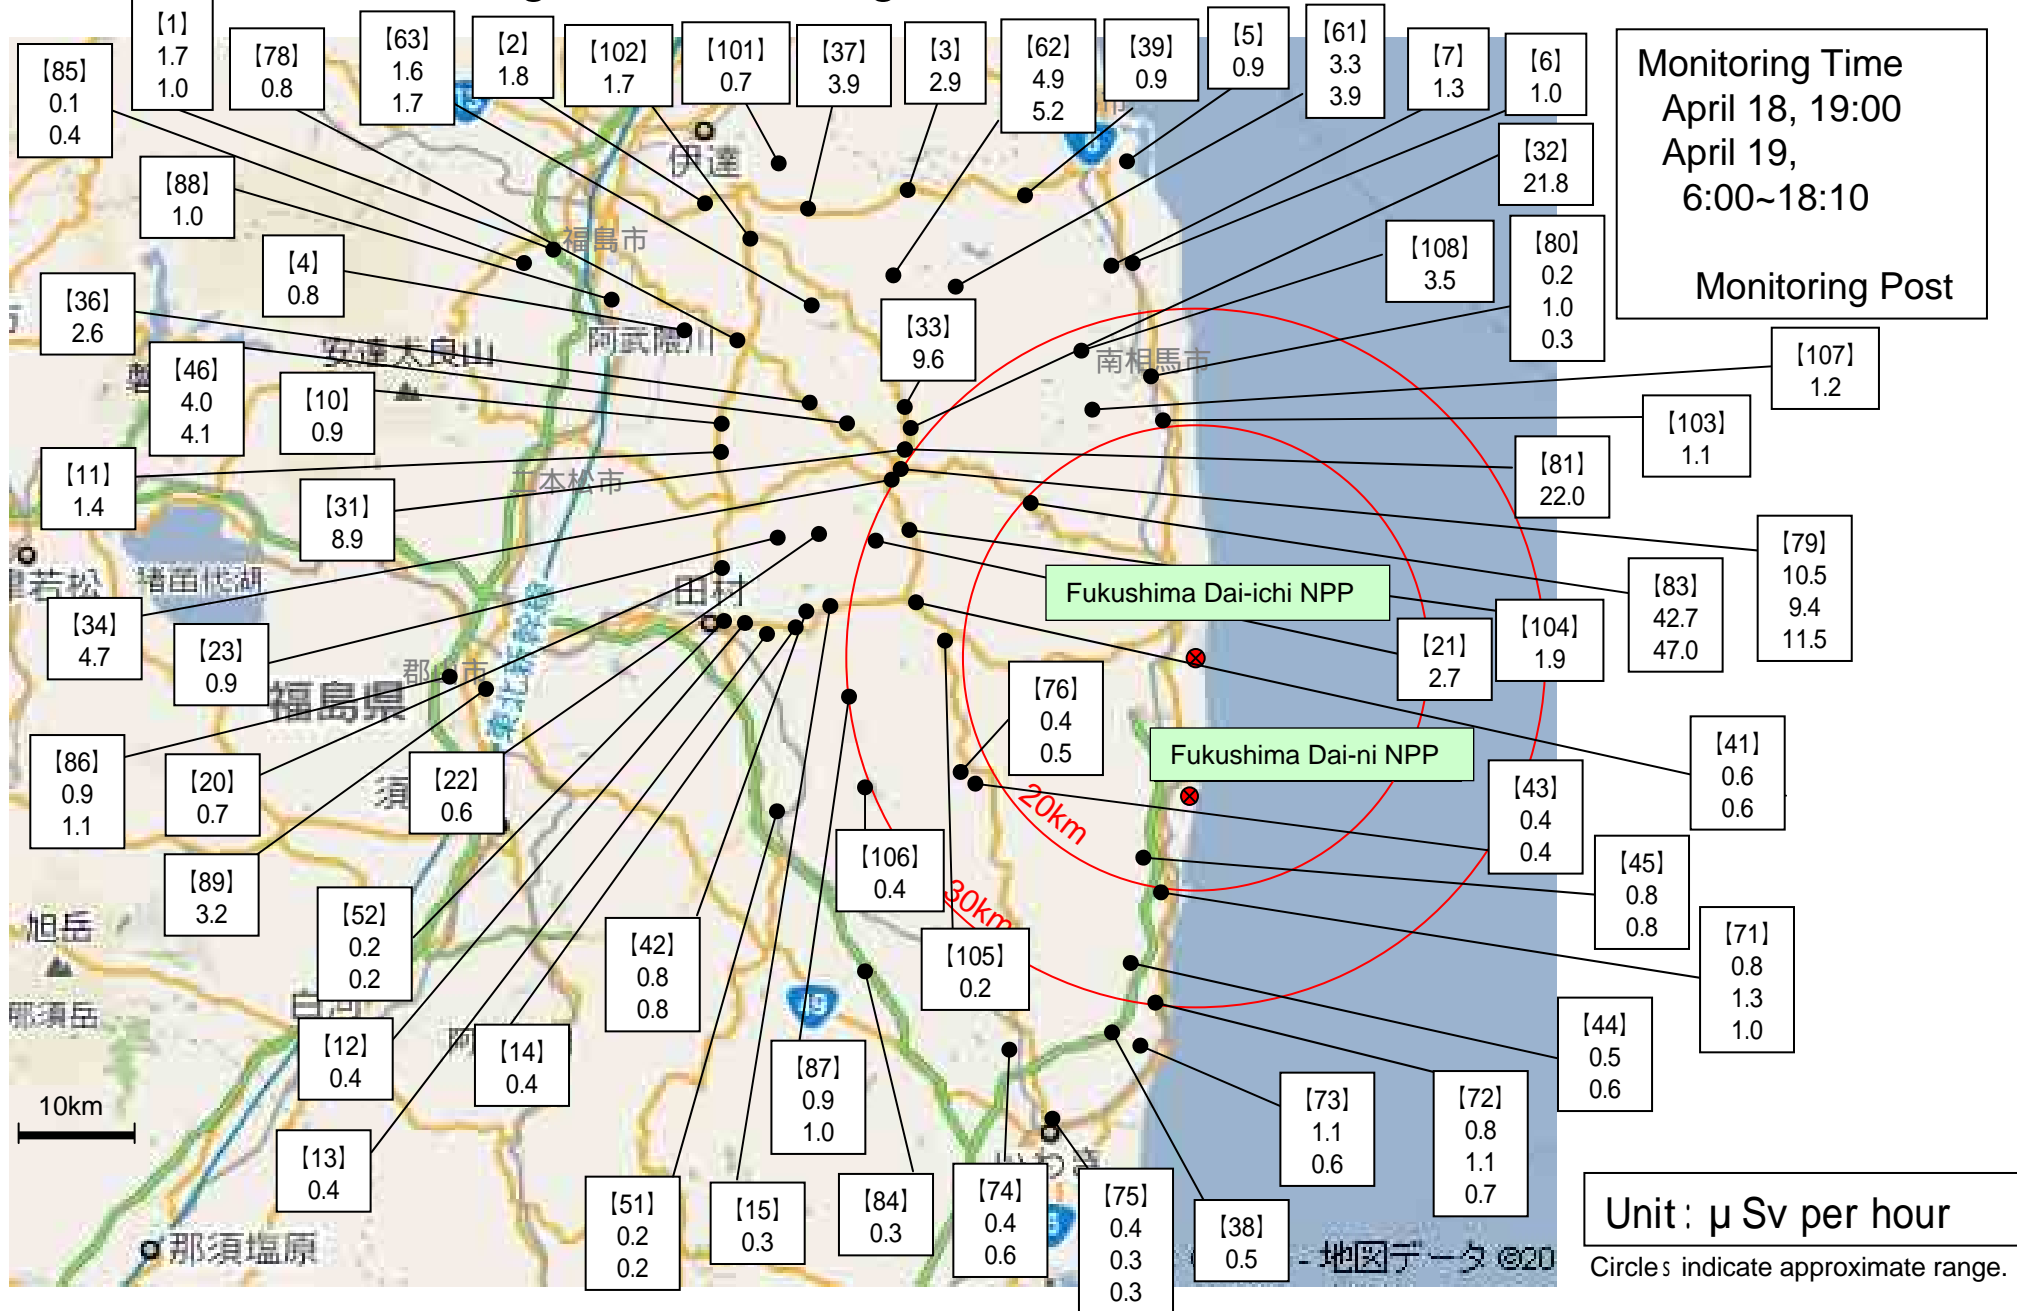

Readings at Monitoring Post out of Fukushima Dai-ichi NPP