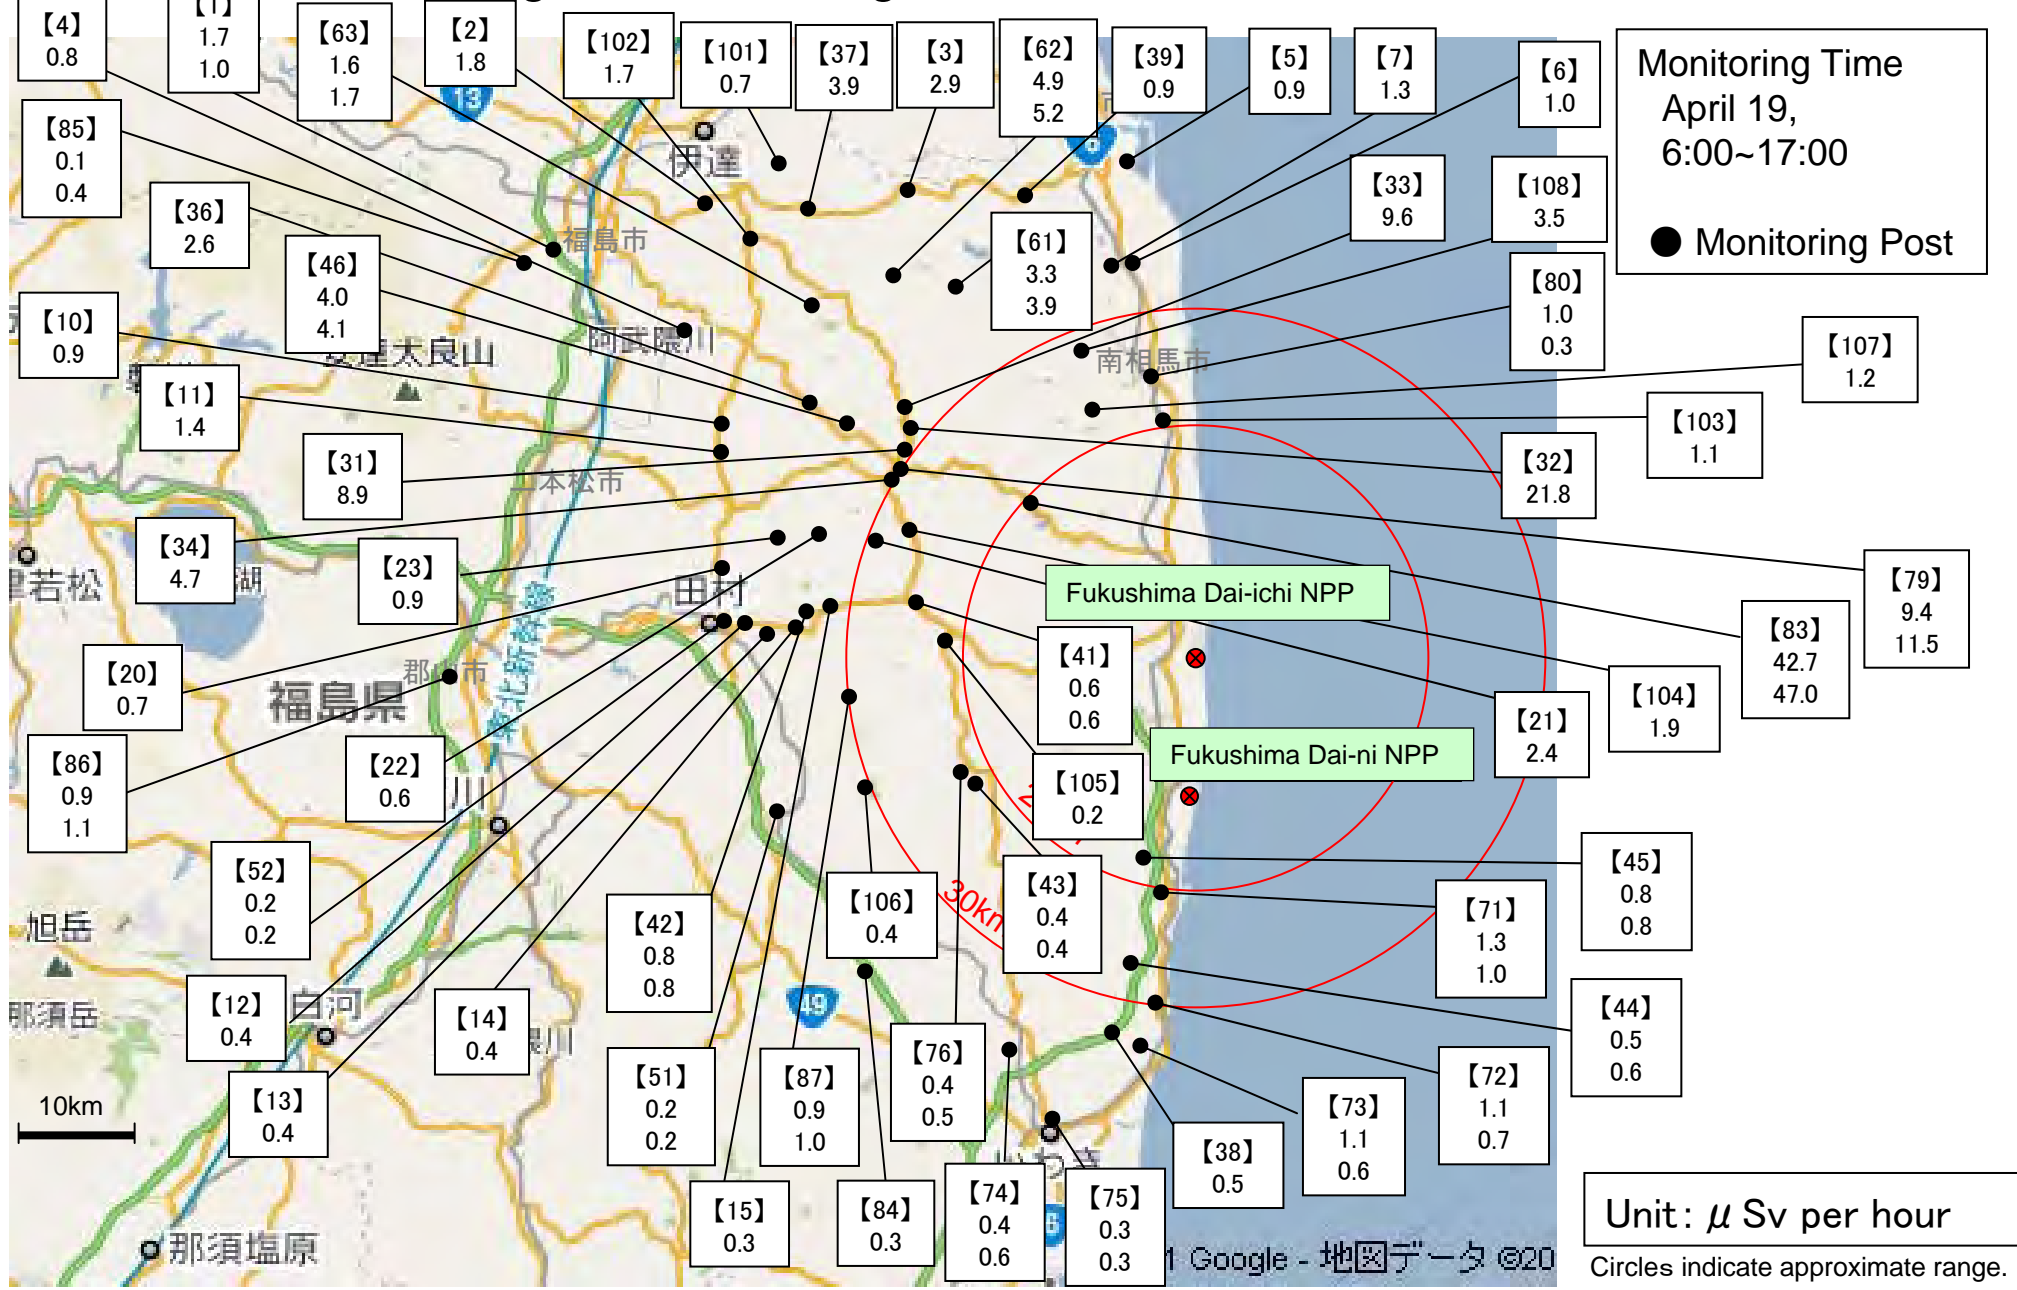

Readings at Monitoring Post out of Fukushima Dai-ichi NPP