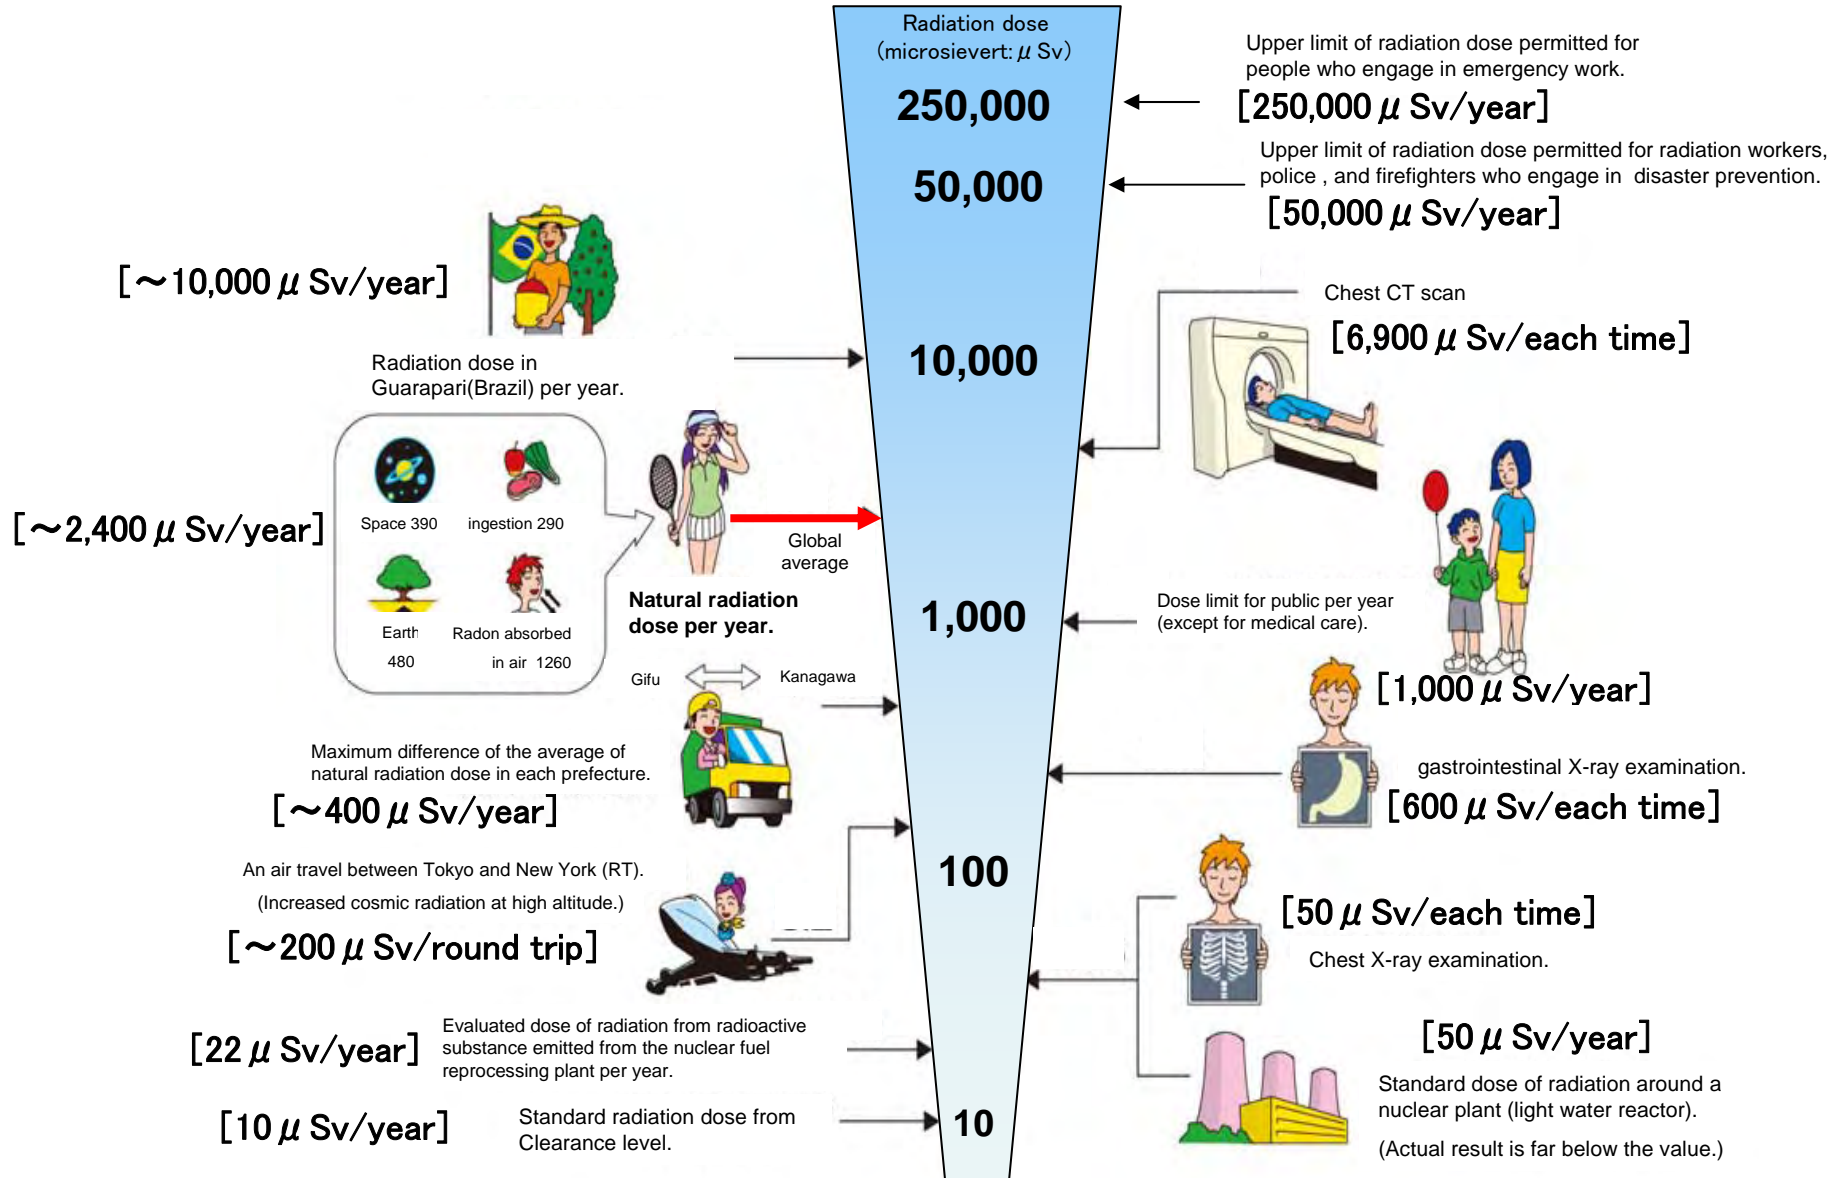

Readings at Monitoring Post out of 20 Km Zone of Fukushima Dai-ichi NPP

As of 19:00 April 19, 2011
Ministry of Education, Culture, Sports, Science and Technology (MEXT)

Monitoring Outputs by MEXT

- * 1 measured by Geiger-Müller counter
 * 2 measured by ionization chamber type survey meter
 * 3 measured by NaI scintillator detector
 * 4 variation range of the measuring data in measuring time

* [71] [76] : These are positioned in same area but a few hundred meters away.

Readings at Monitoring Post out of Fukushima Dai-ichi NPP

Radiation in Daily-life

※Unit : μSv

※ Sv [Sievert] = Constant of organism effect by kind of radiation (※) × Gy [gray]