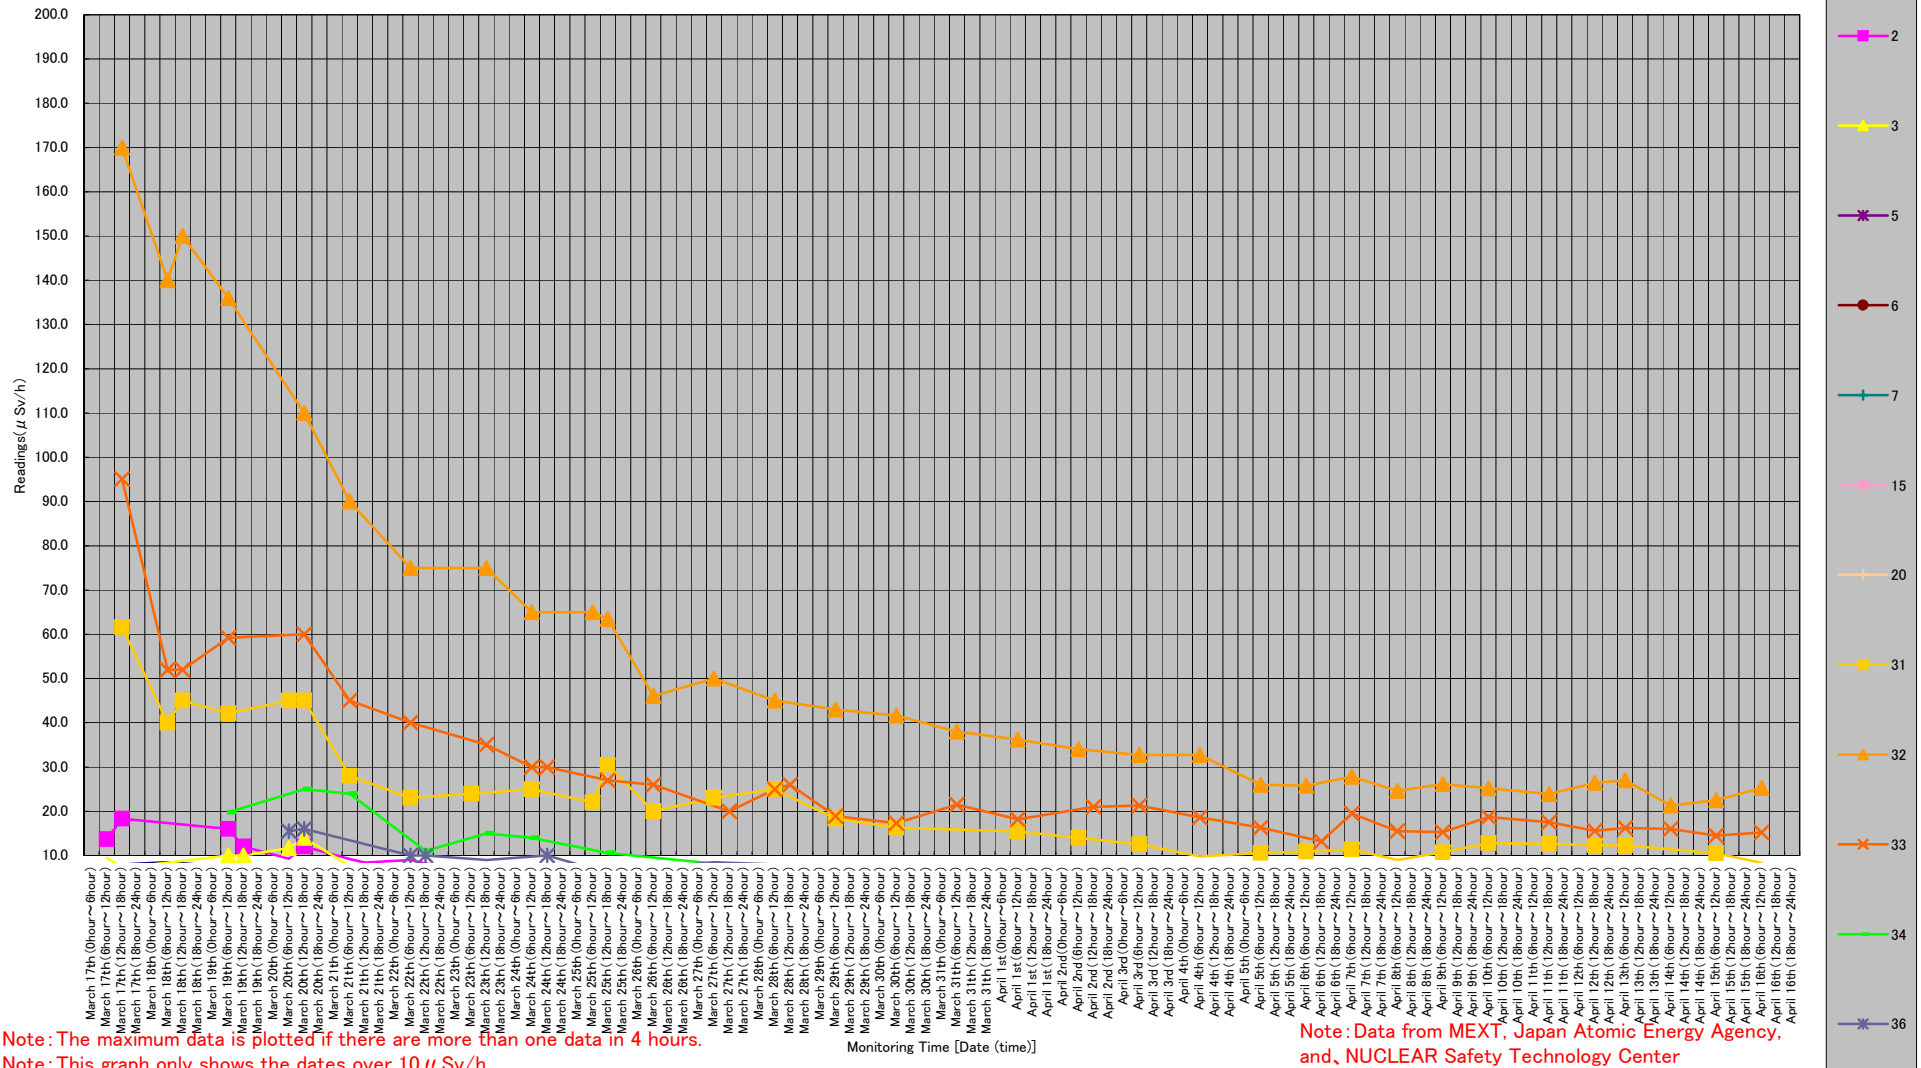

Readings at Monitoring Post out of 20 Km Zone of Fukushima Dai-ichi NPP