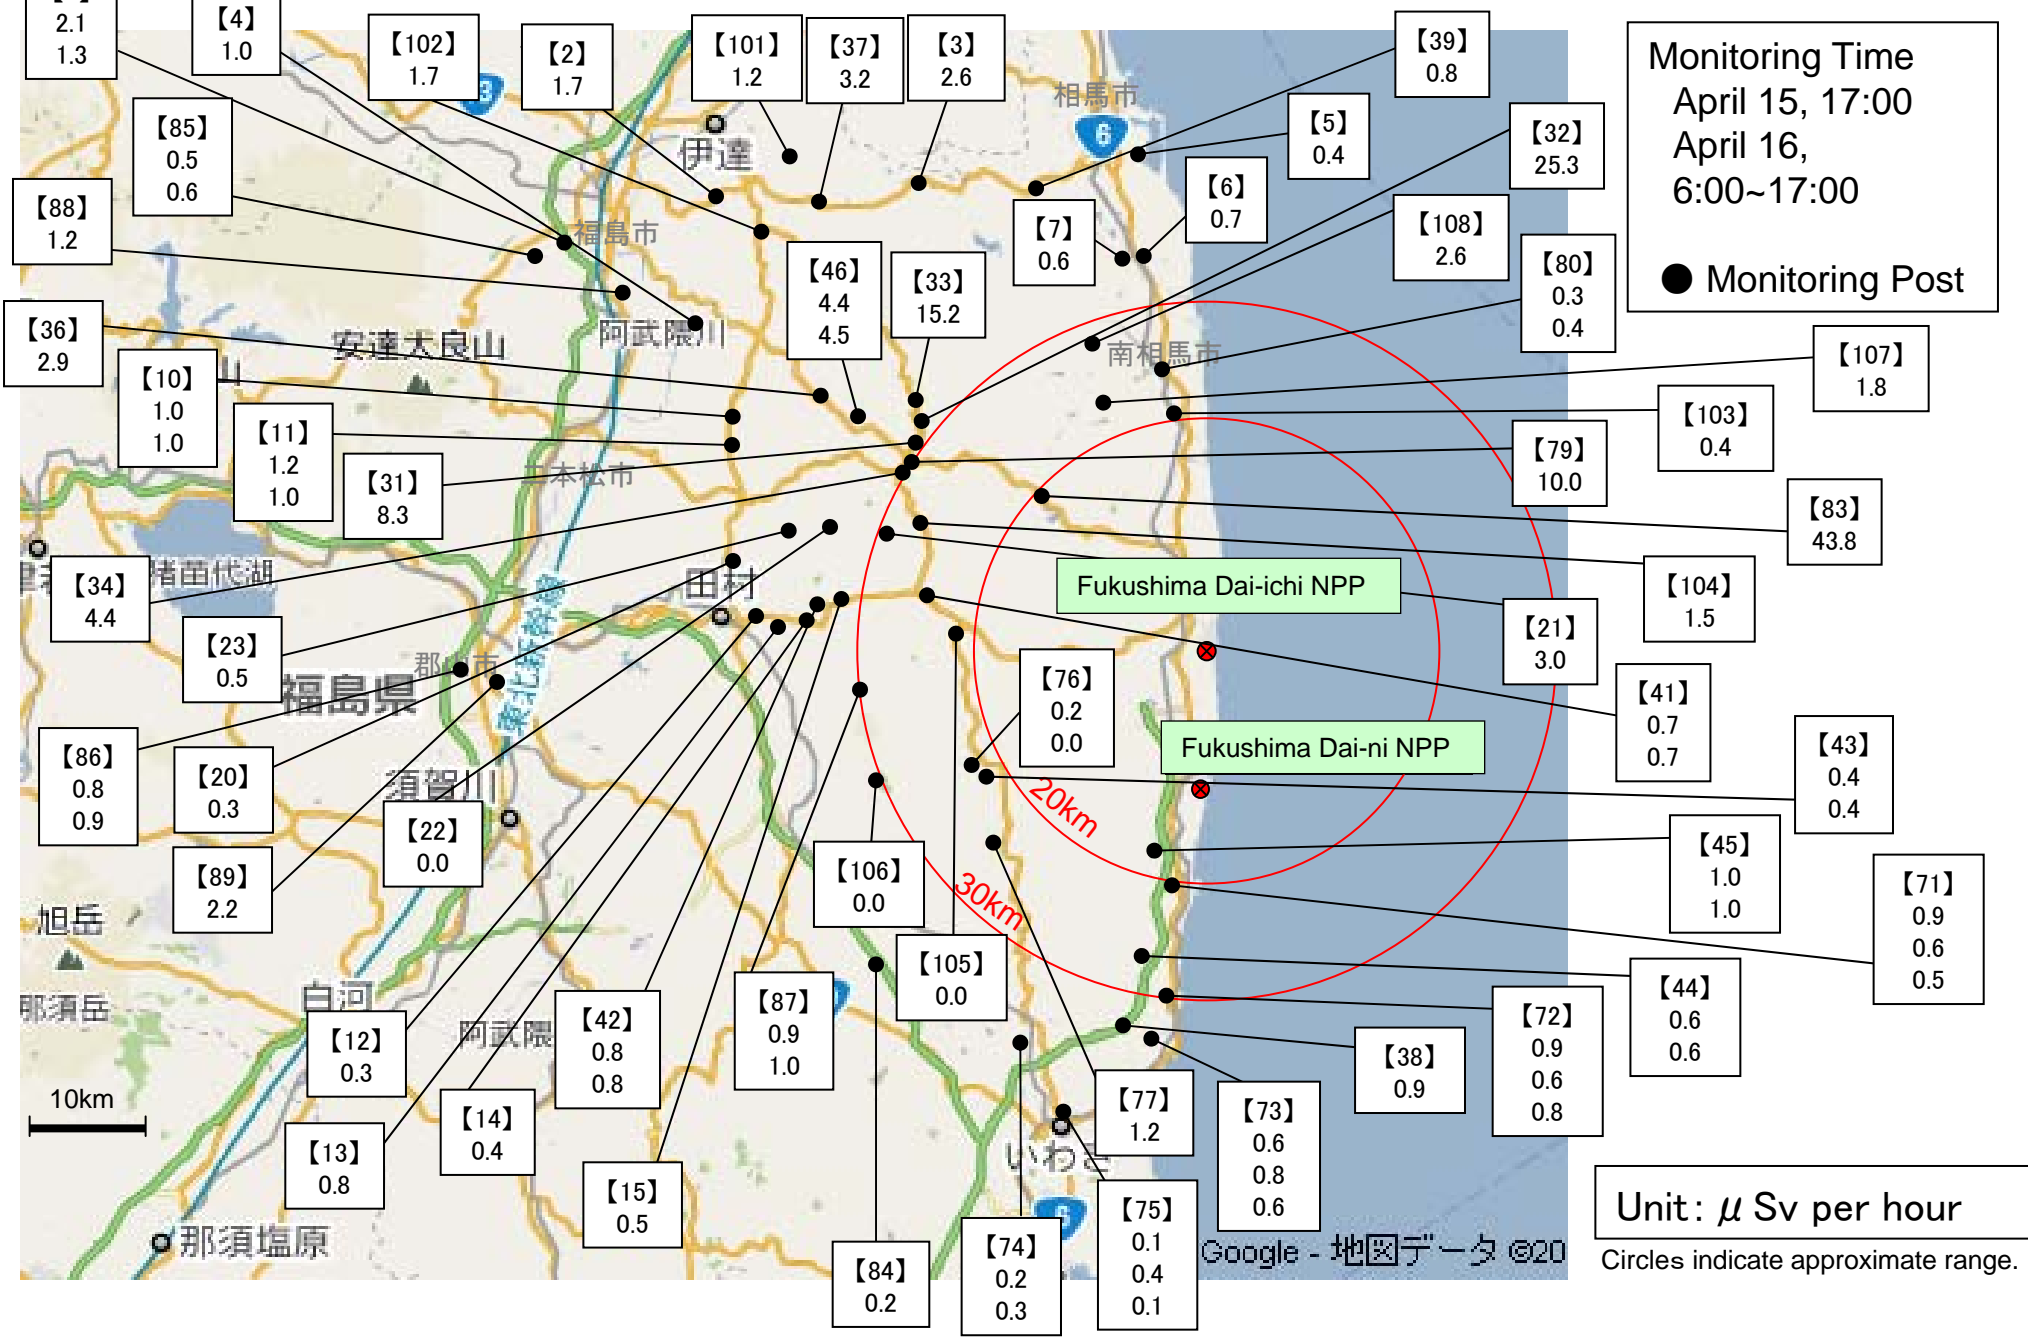

Readings at Monitoring Post out of Fukushima Dai-ichi NPP