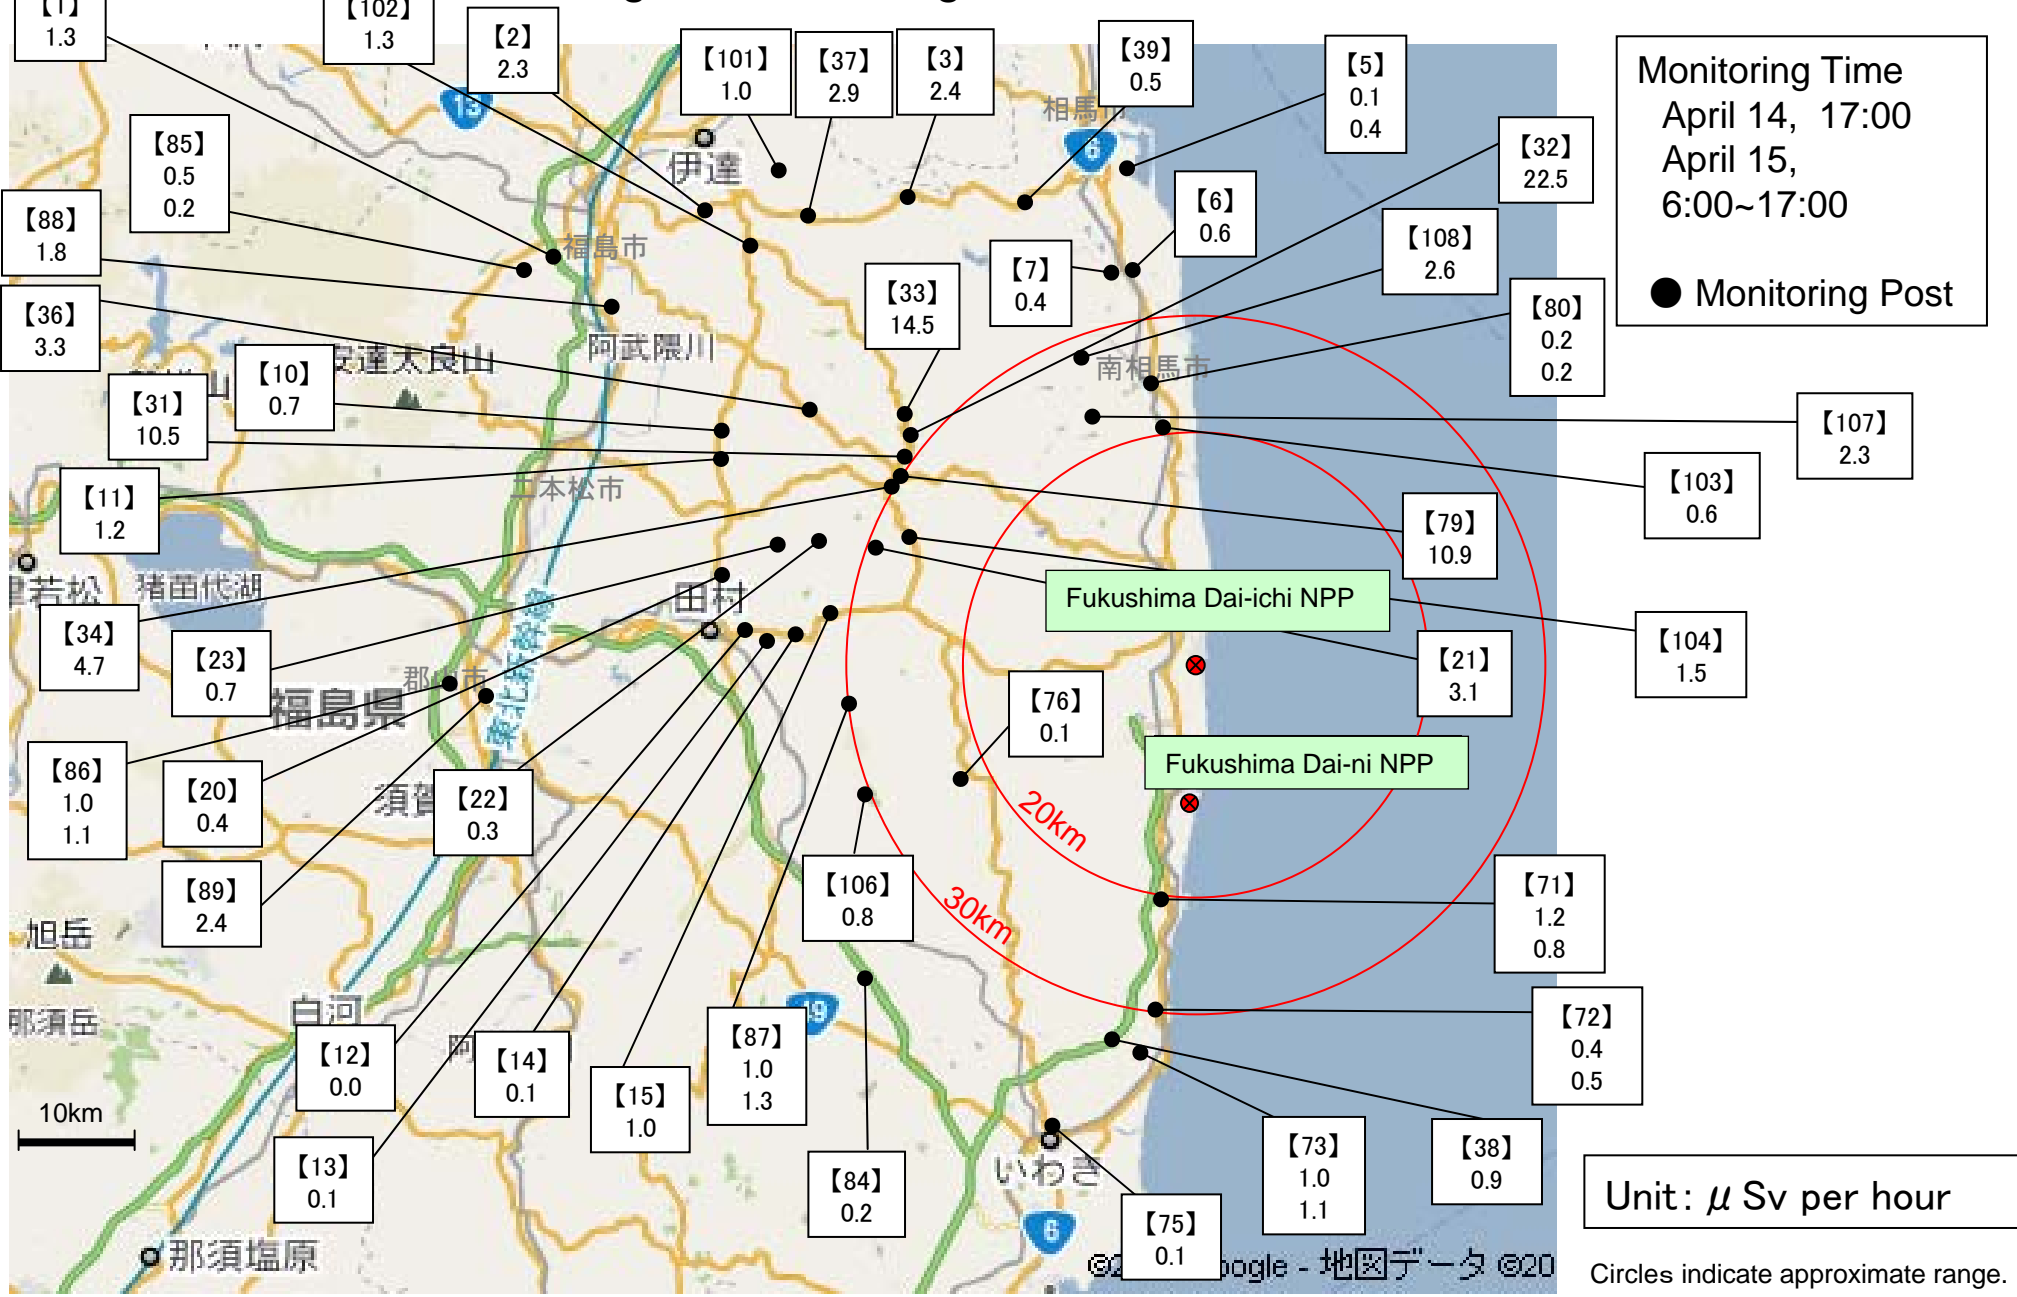

Readings at Monitoring Post out of Fukushima Dai-ichi NPP