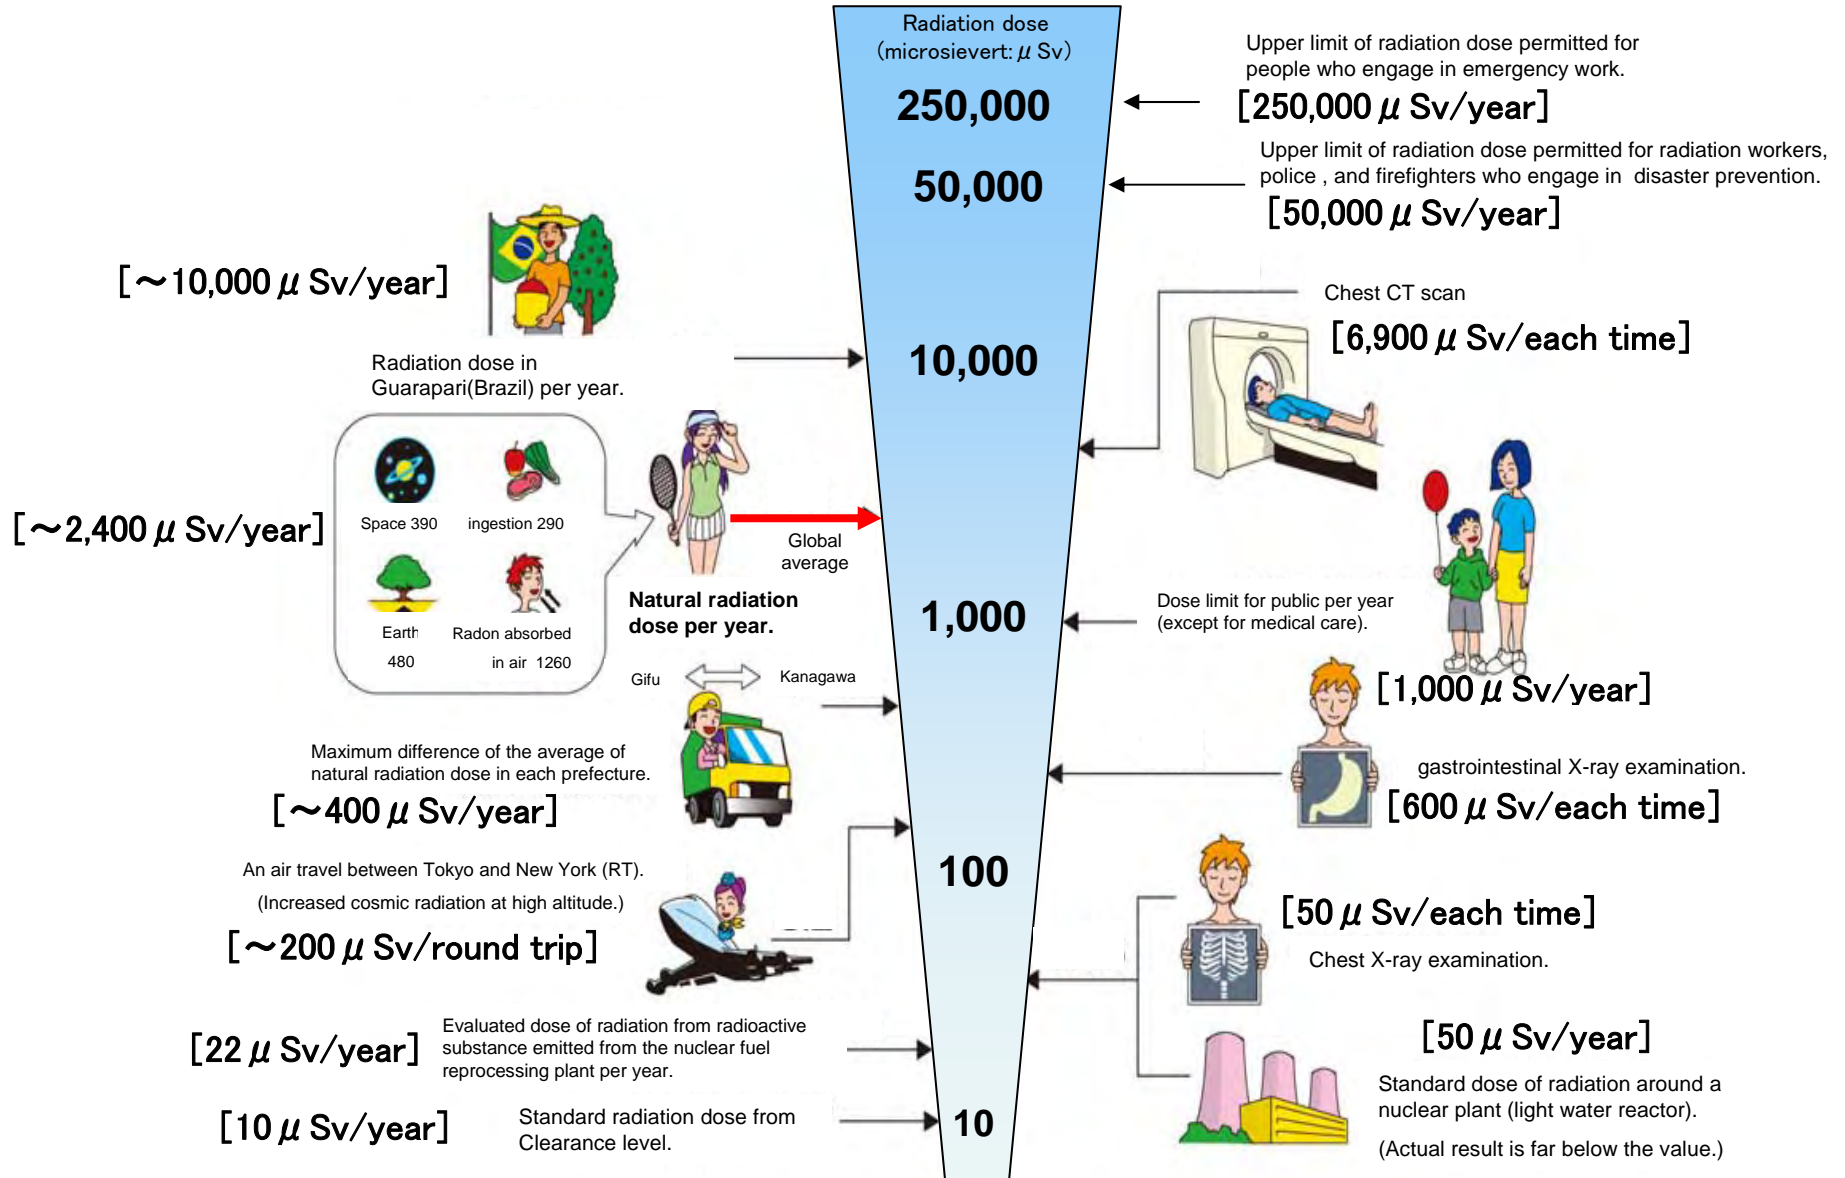

Radiation in Daily-life

※Unit : μSv

※ Sv [Sievert] = Constant of organism effect by kind of radiation (※) × Gy [gray]

※ It is 1 in case of X ray and γ ray.