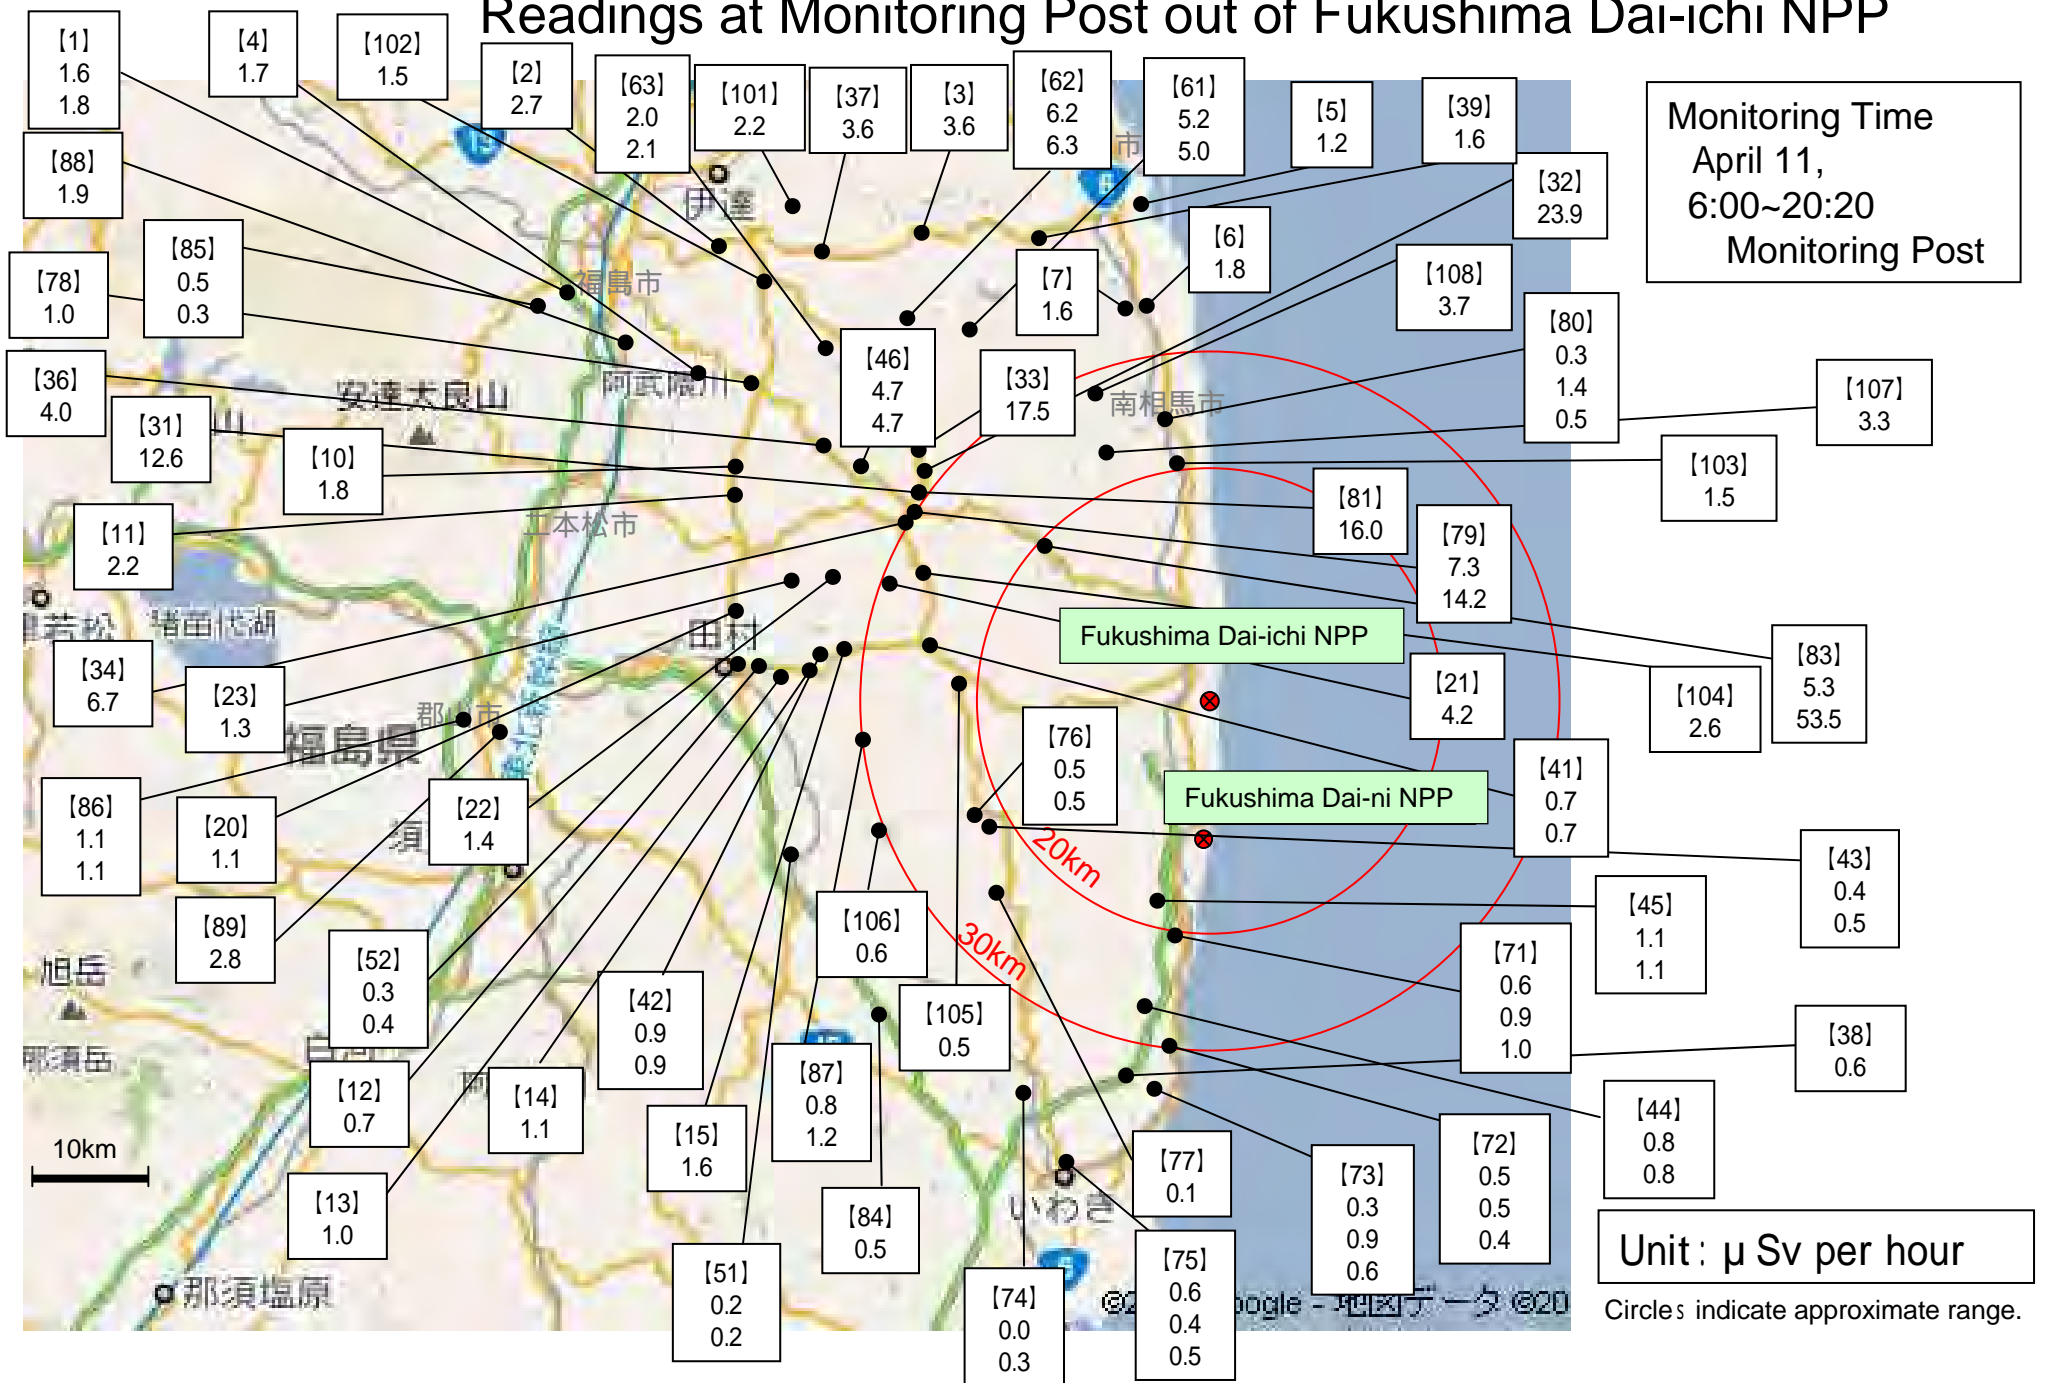

Readings at Monitoring Post out of Fukushima Dai-ichi NPP