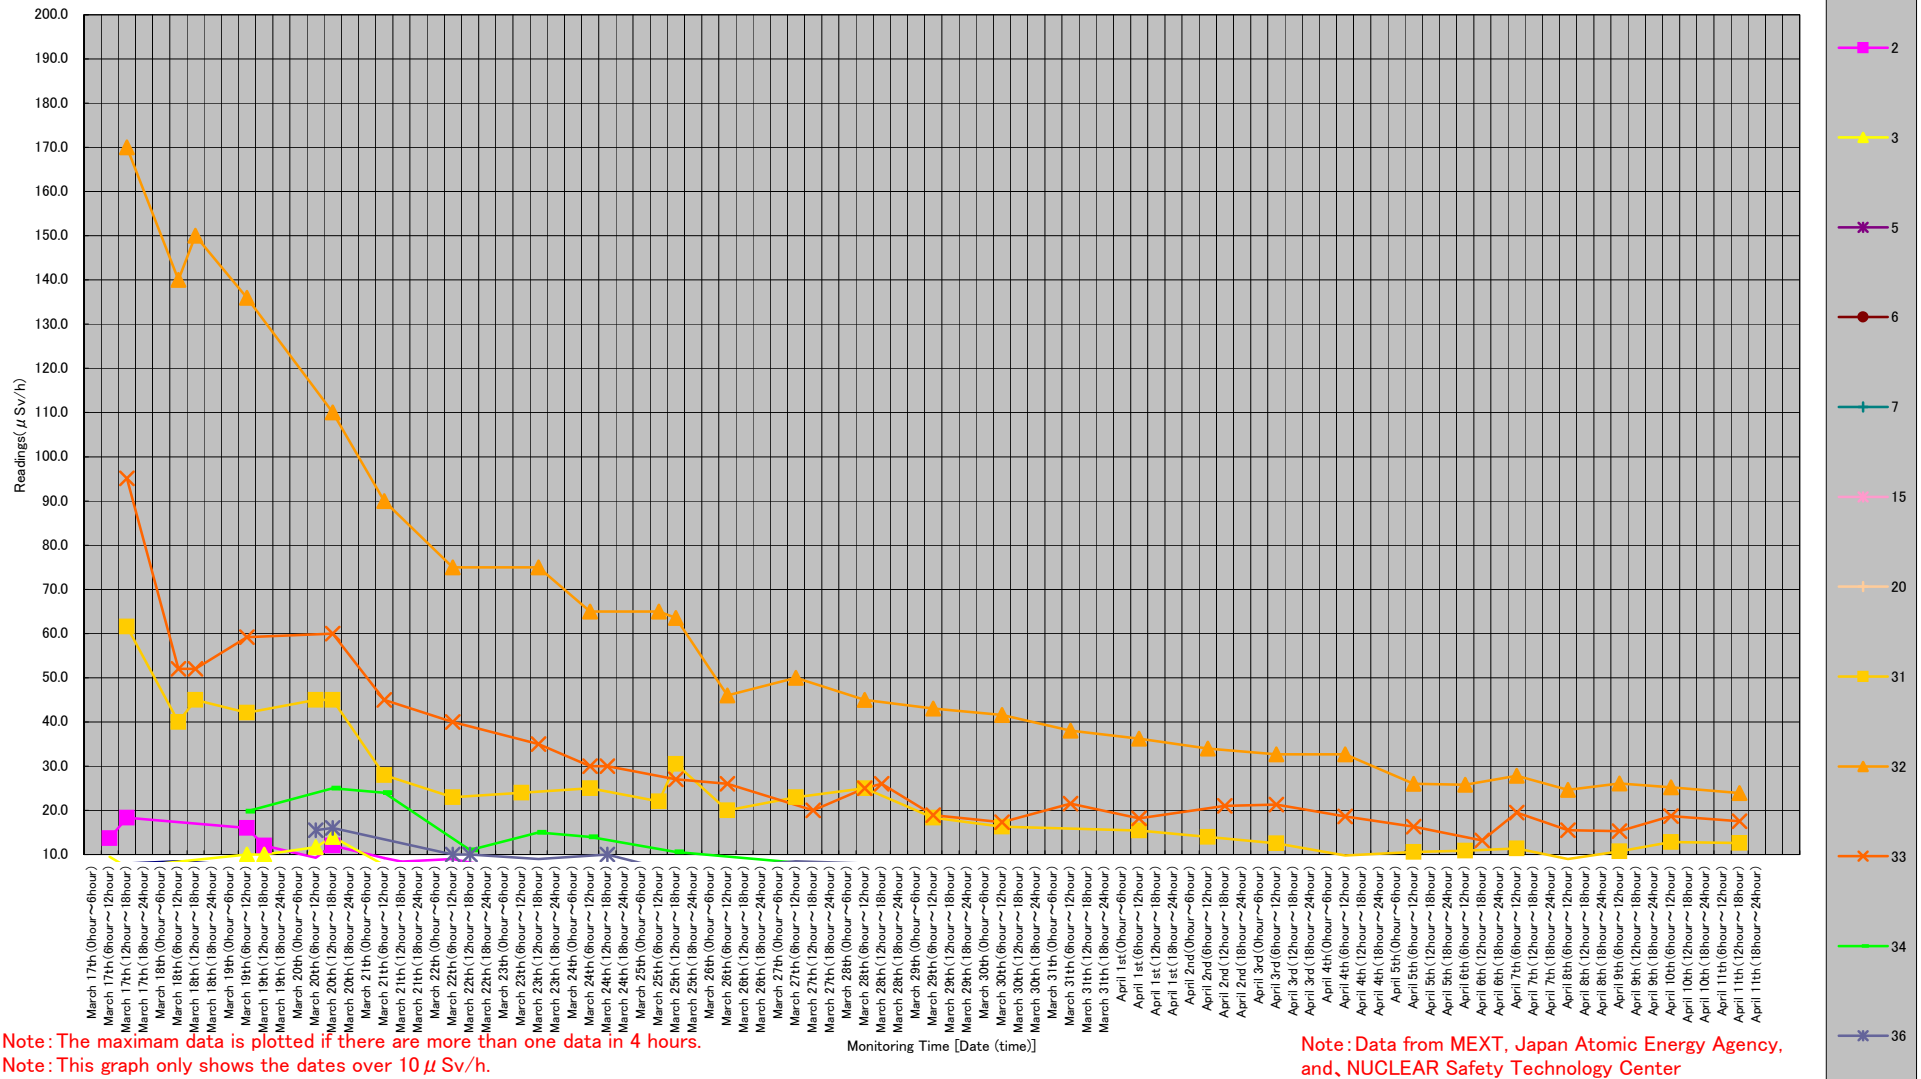

Readings at Monitoring Post out of 20 Km Zone of Fukushima Dai-ichi NPP