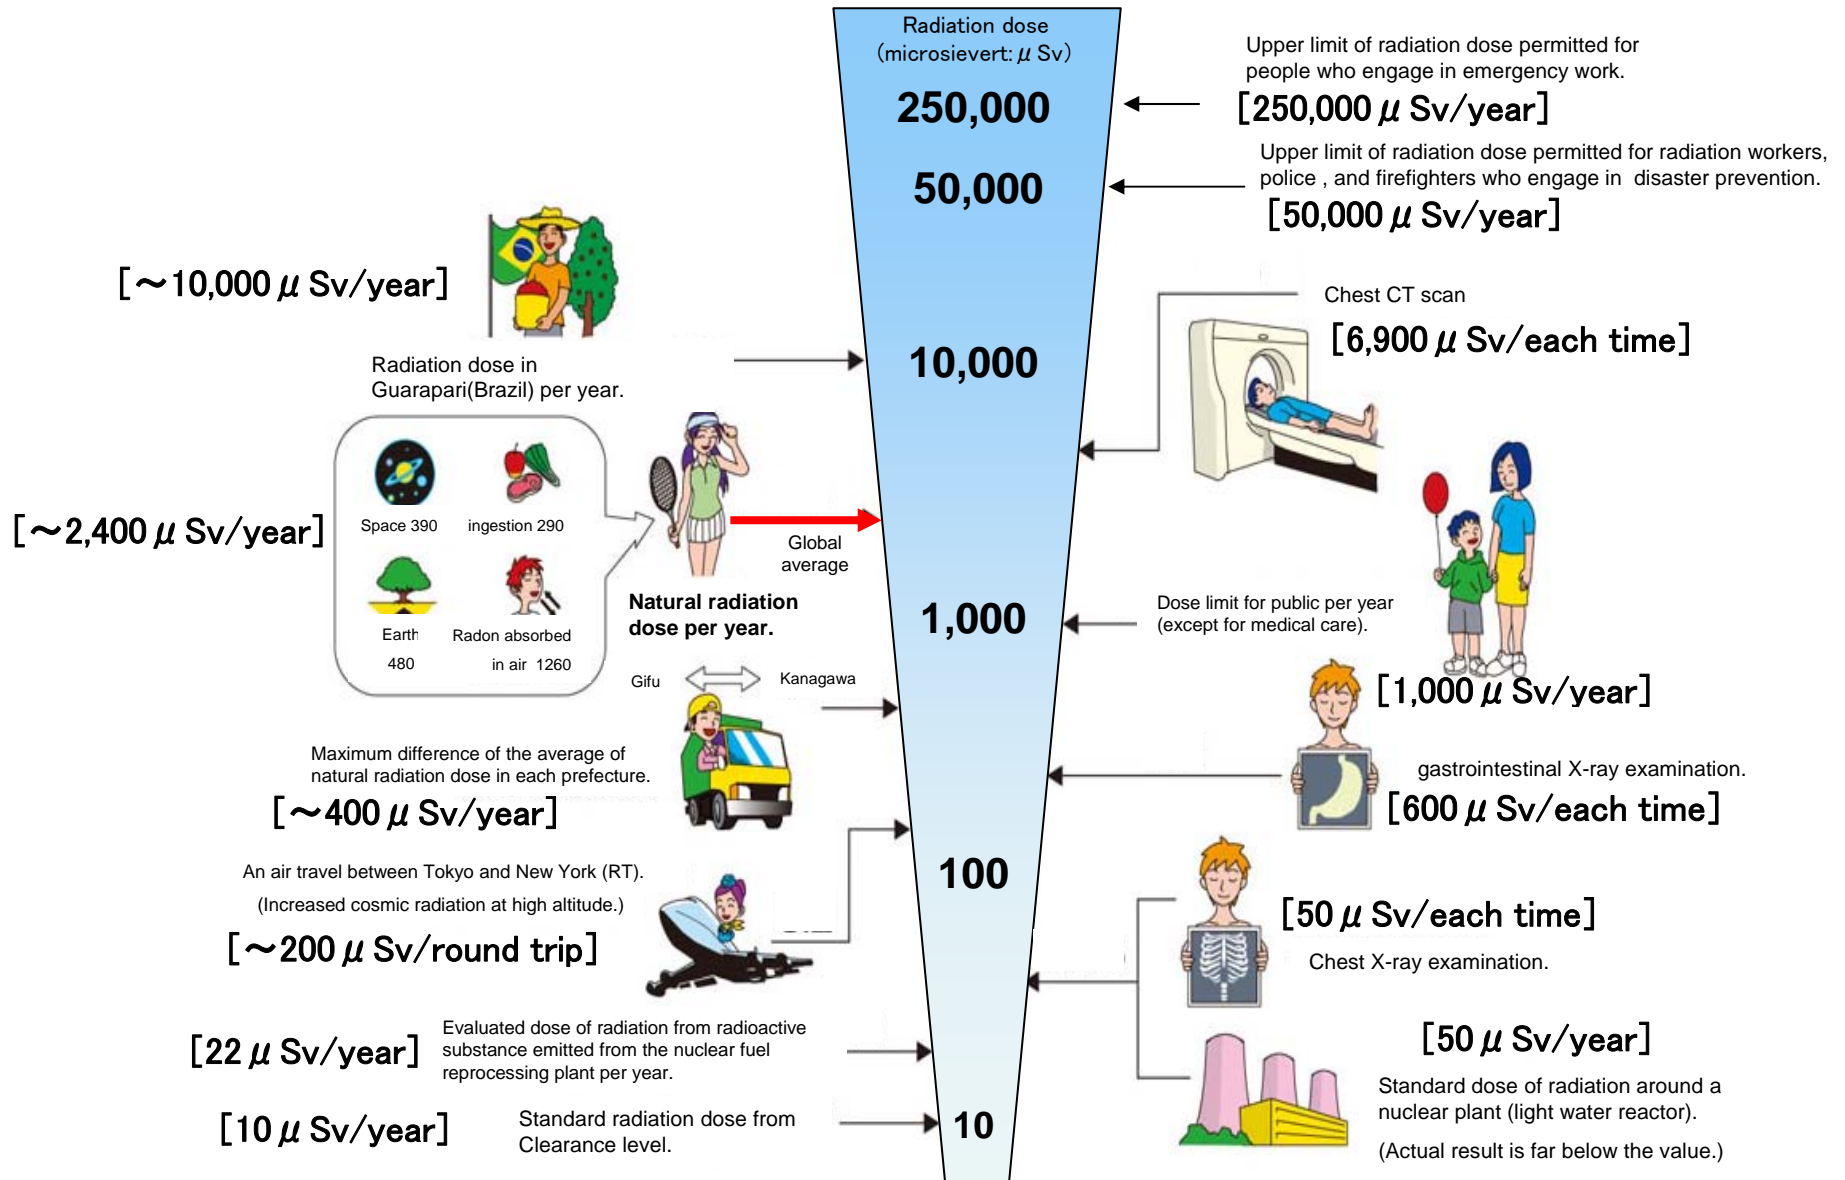

Readings at Monitoring Post out of 20 Km Zone of Fukushima Dai-ichi NPP

As of 10:00 April 30, 2012
Ministry of Education, Culture, Sports, Science and Technology (MEXT)

Monitoring Outputs by MEXT

*Boldface and underlined readings are new.

- * 1 measured by Geiger-Müller counter
- * 2 measured by ionization chamber type survey meter
- * 3 measured by NaI scintillator detector
- * 4 variation range of the measuring data in measuring time

* [71] [76] : These are positioned in same area but a few hundred meters away.

Readings at Monitoring Post out of Fukushima Dai-ichi NPP

Monitoring Time
 April 28, 17:00
 April 29,
 6:00 ~ 16:42
 Monitoring Post

Readings at Monitoring Post out of 20 Km Zone of Fukushima Dai-ichi NPP

Radiation in Daily-life

※Unit : μSv

※ Sv [Sievert] = Constant of organism effect by kind of radiation (※) × Gy [gray]

※ It is 1 in case of X ray and γ ray.