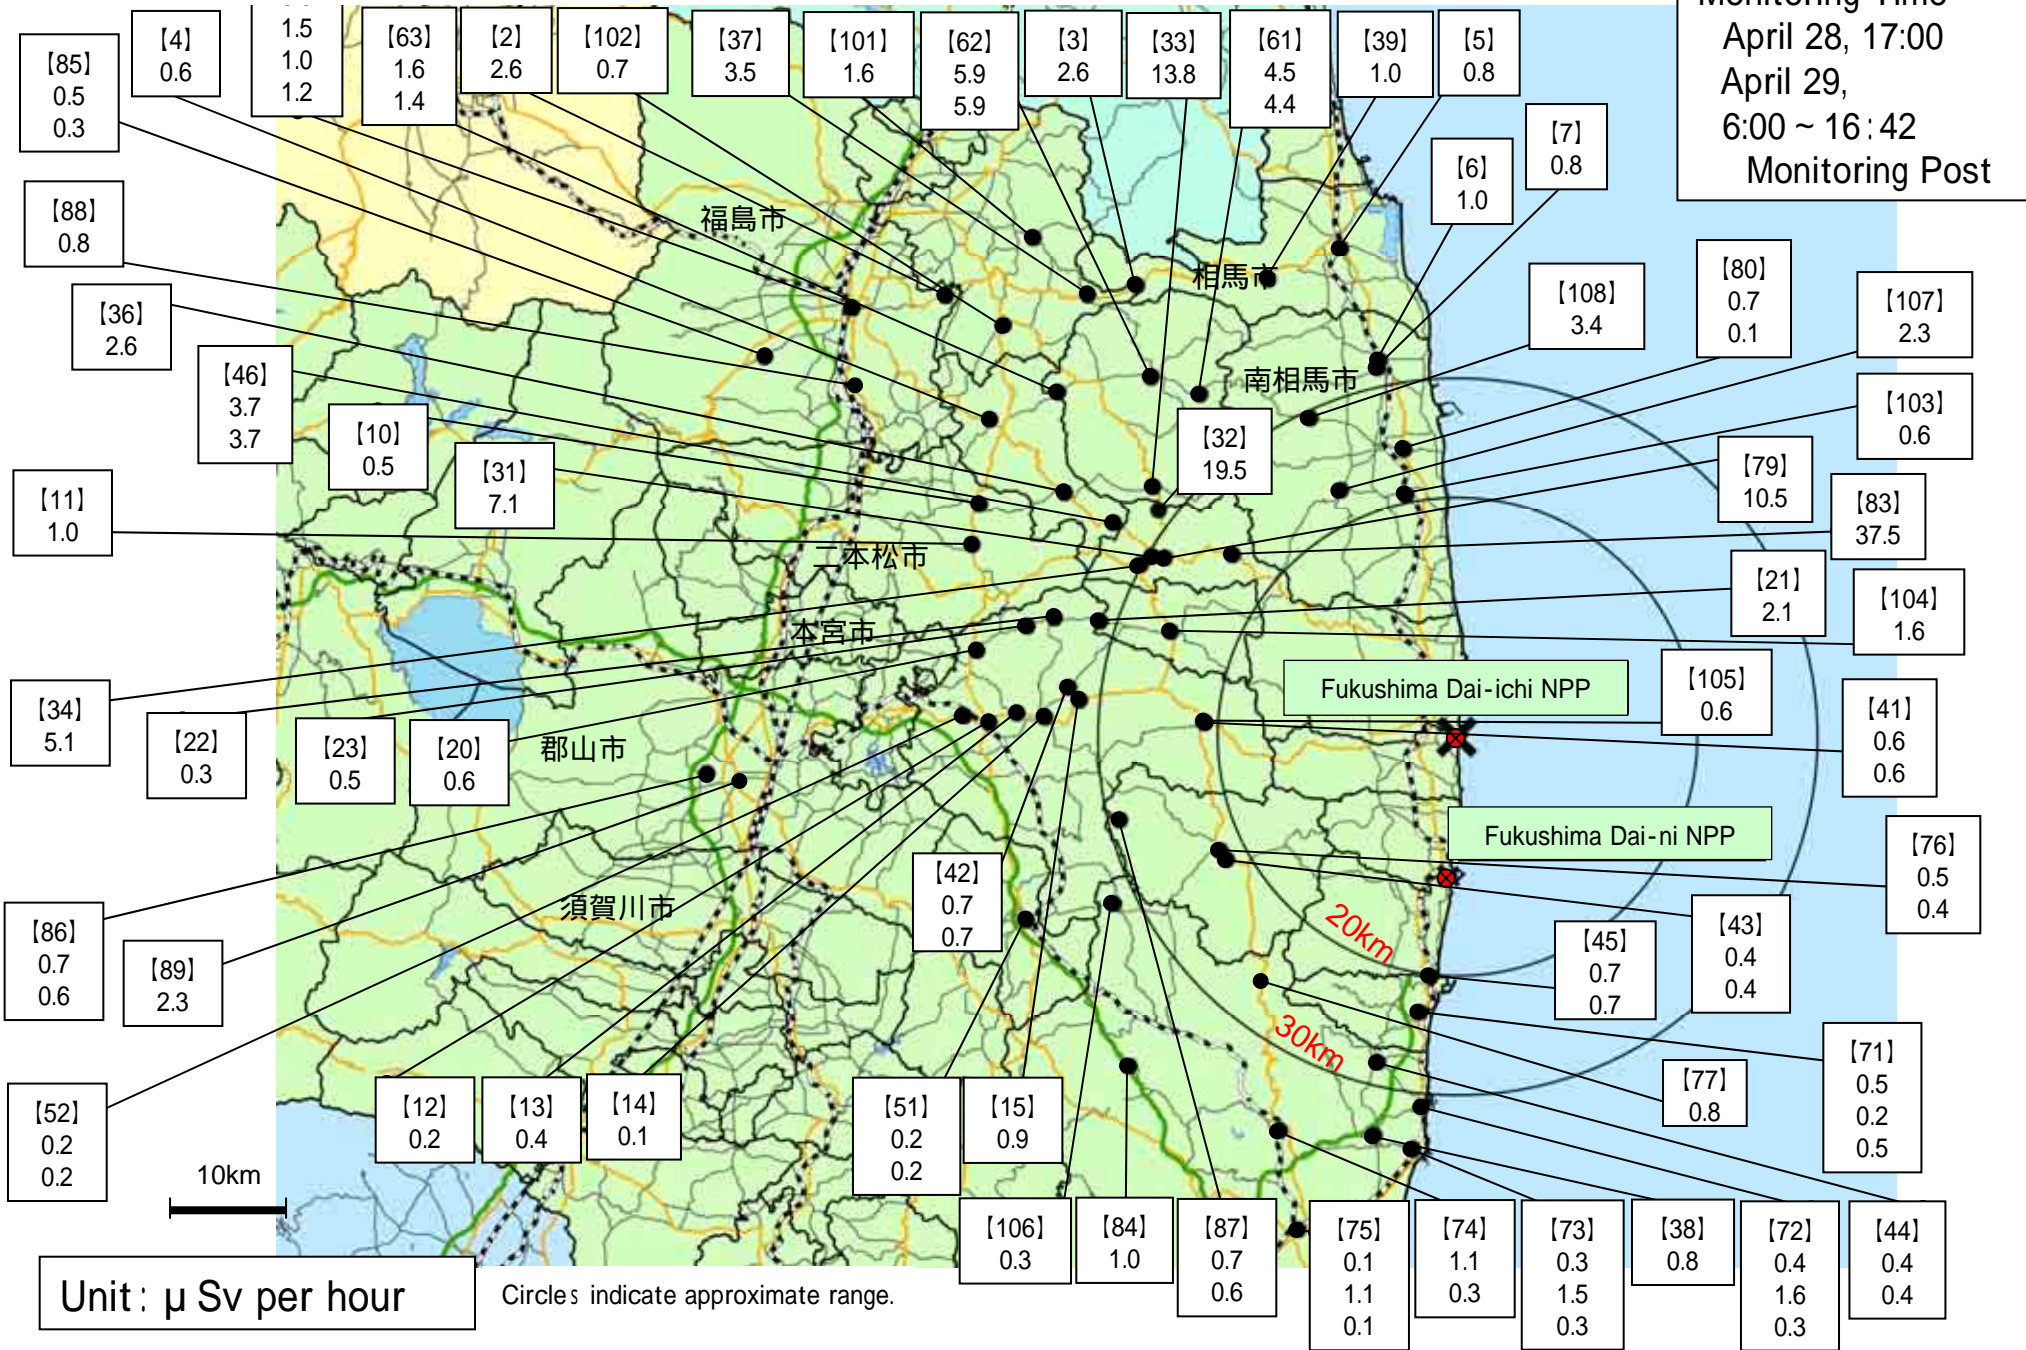

- * 1 measured by Geiger-Müller counter
- * 2 measured by ionization chamber type survey meter
- * 3 measured by NaI scintillator detector
- * 4 variation range of the measuring data in measuring time

* [71] [76] : These are positioned in same area but a few hundred meters away.

Readings at Monitoring Post out of Fukushima Dai-ichi NPP

Monitoring Time
 April 28, 17:00
 April 29,
 6:00 ~ 16:42
 Monitoring Post