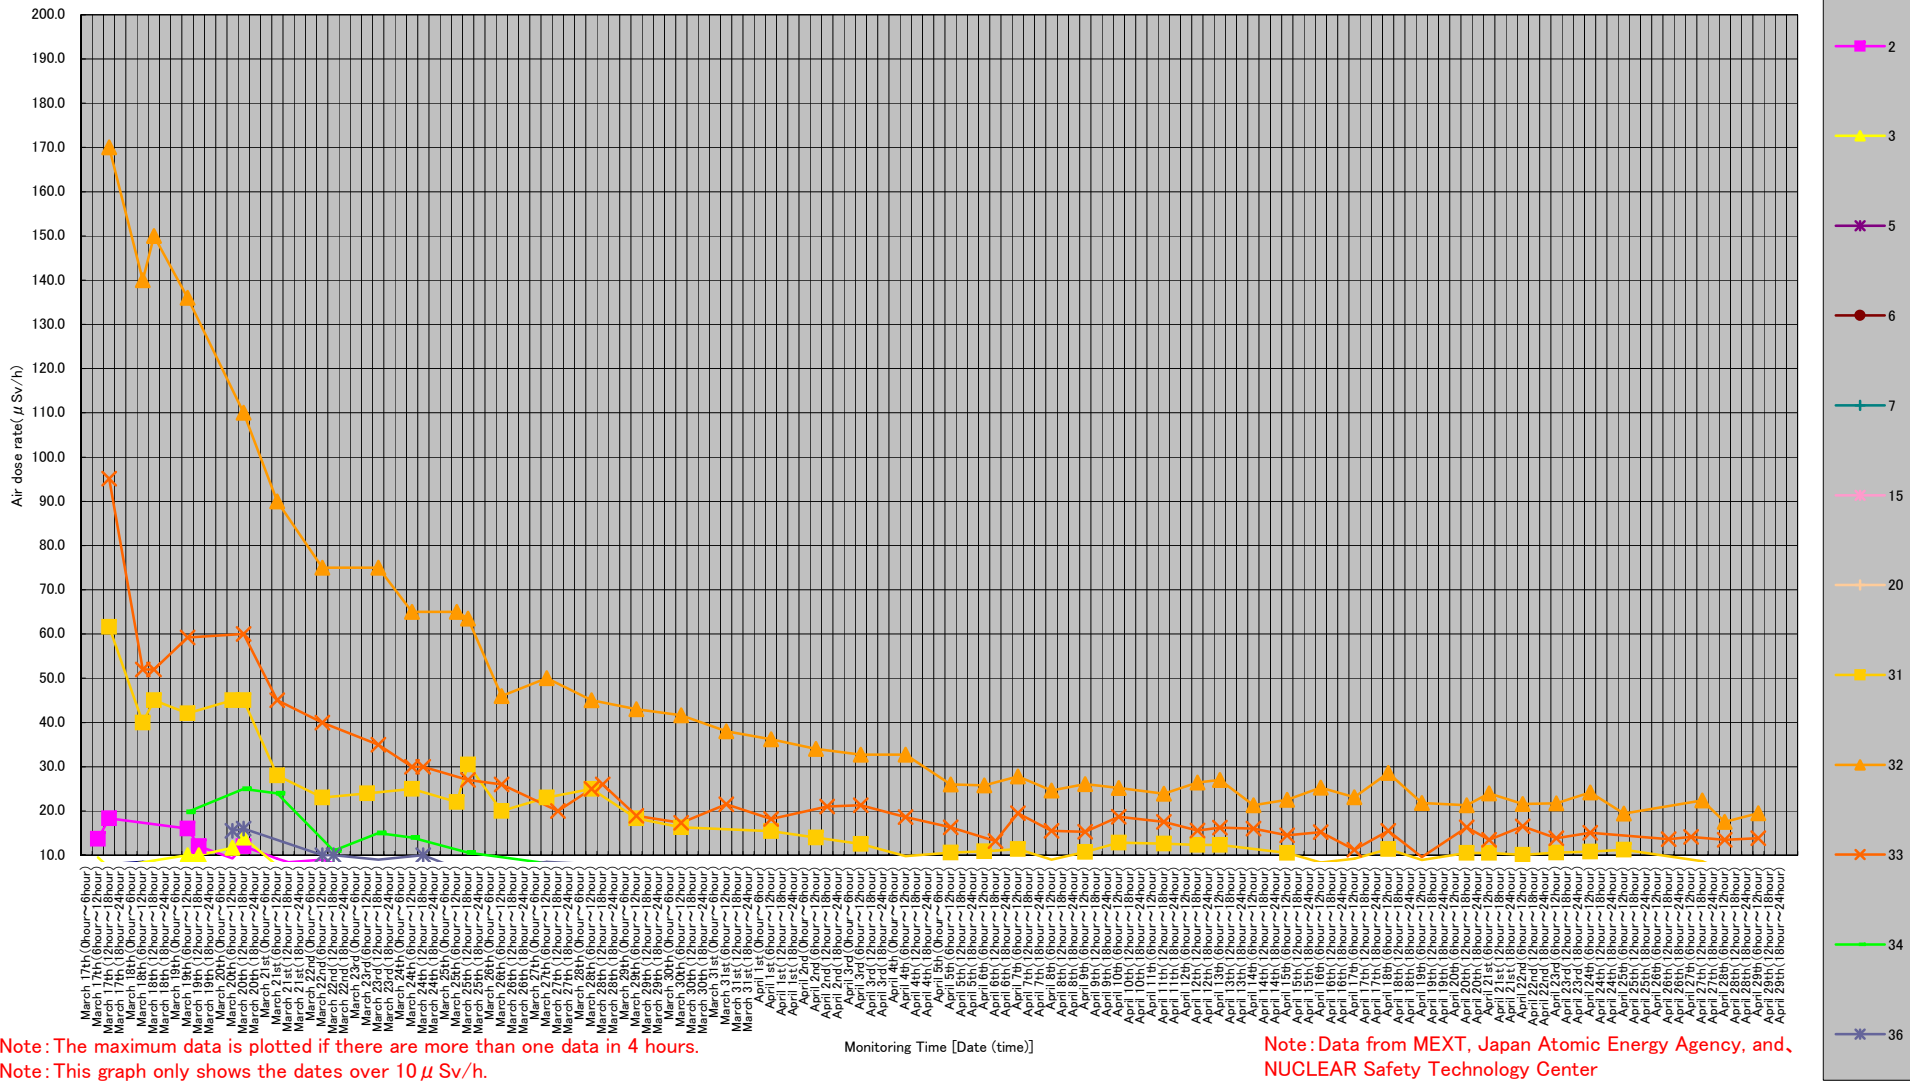

Readings at Monitoring Post out of 20 Km Zone of Fukushima Dai-ichi NPP