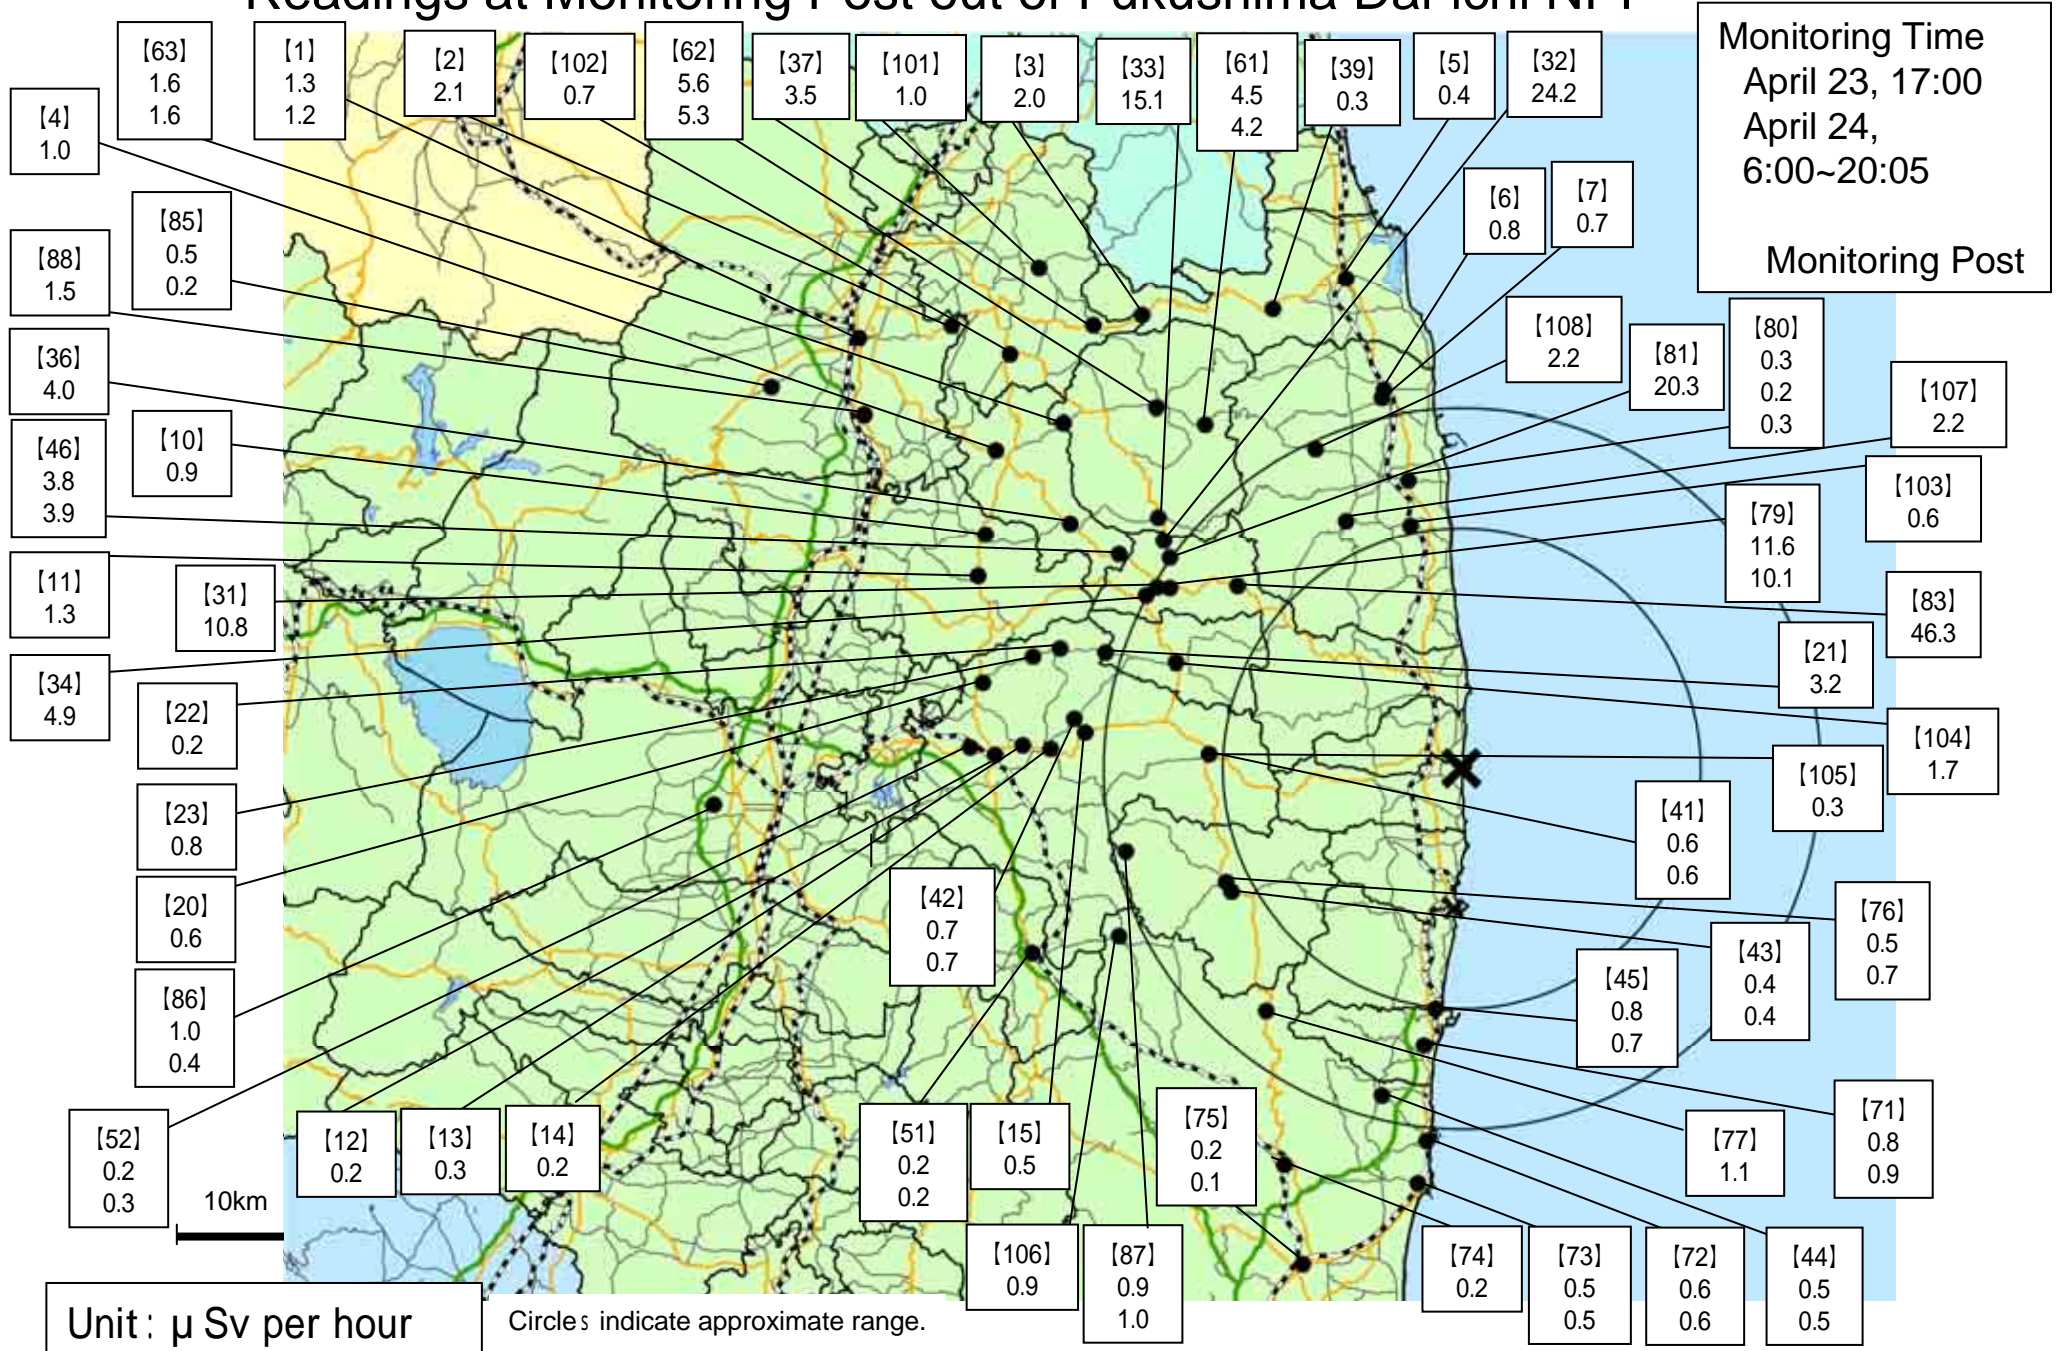

Readings at Monitoring Post out of Fukushima Dai-ichi NPP