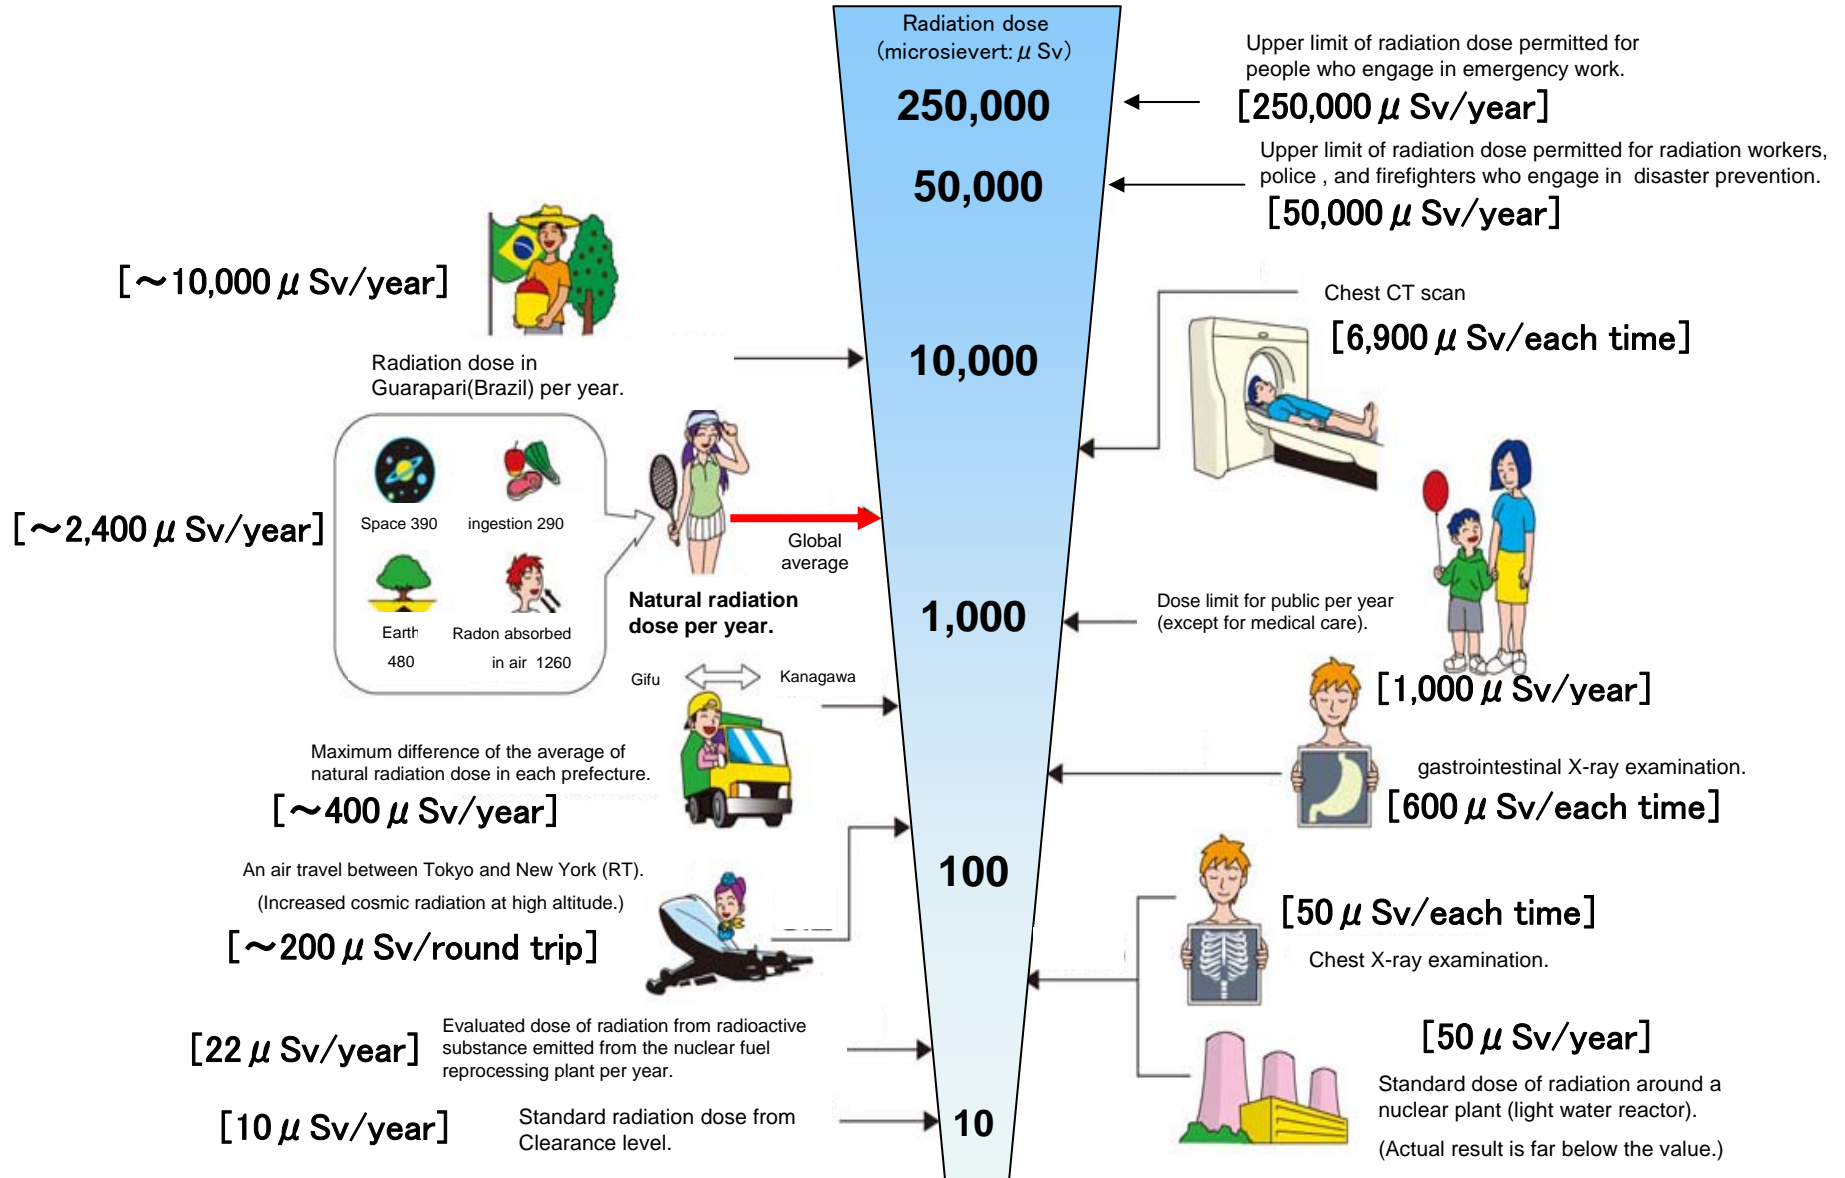

Readings at Monitoring Post out of 20 Km Zone of Fukushima Dai-ichi NPP

As of 10:00 April 25, 2011
Ministry of Education, Culture, Sports, Science and Technology (MEXT)

Monitoring Outputs by MEXT

* Boldface and underlined readings are new.

- * 1 measured by Geiger-Müller counter
- * 2 measured by ionization chamber type survey meter
- * 3 measured by NaI scintillator detector
- * 4 variation range of the measuring data in measuring time

* [76] : This is positioned in same area but a few hundred meters away.

Readings at Monitoring Post out of Fukushima Dai-ichi NPP

Readings at Monitoring Post out of 20 Km Zone of Fukushima Dai-ichi NPP

Radiation in Daily-life

※Unit : μSv

※ Sv [Sievert] = Constant of organism effect by kind of radiation (※) × Gy [gray]

※ It is 1 in case of X ray and γ ray.