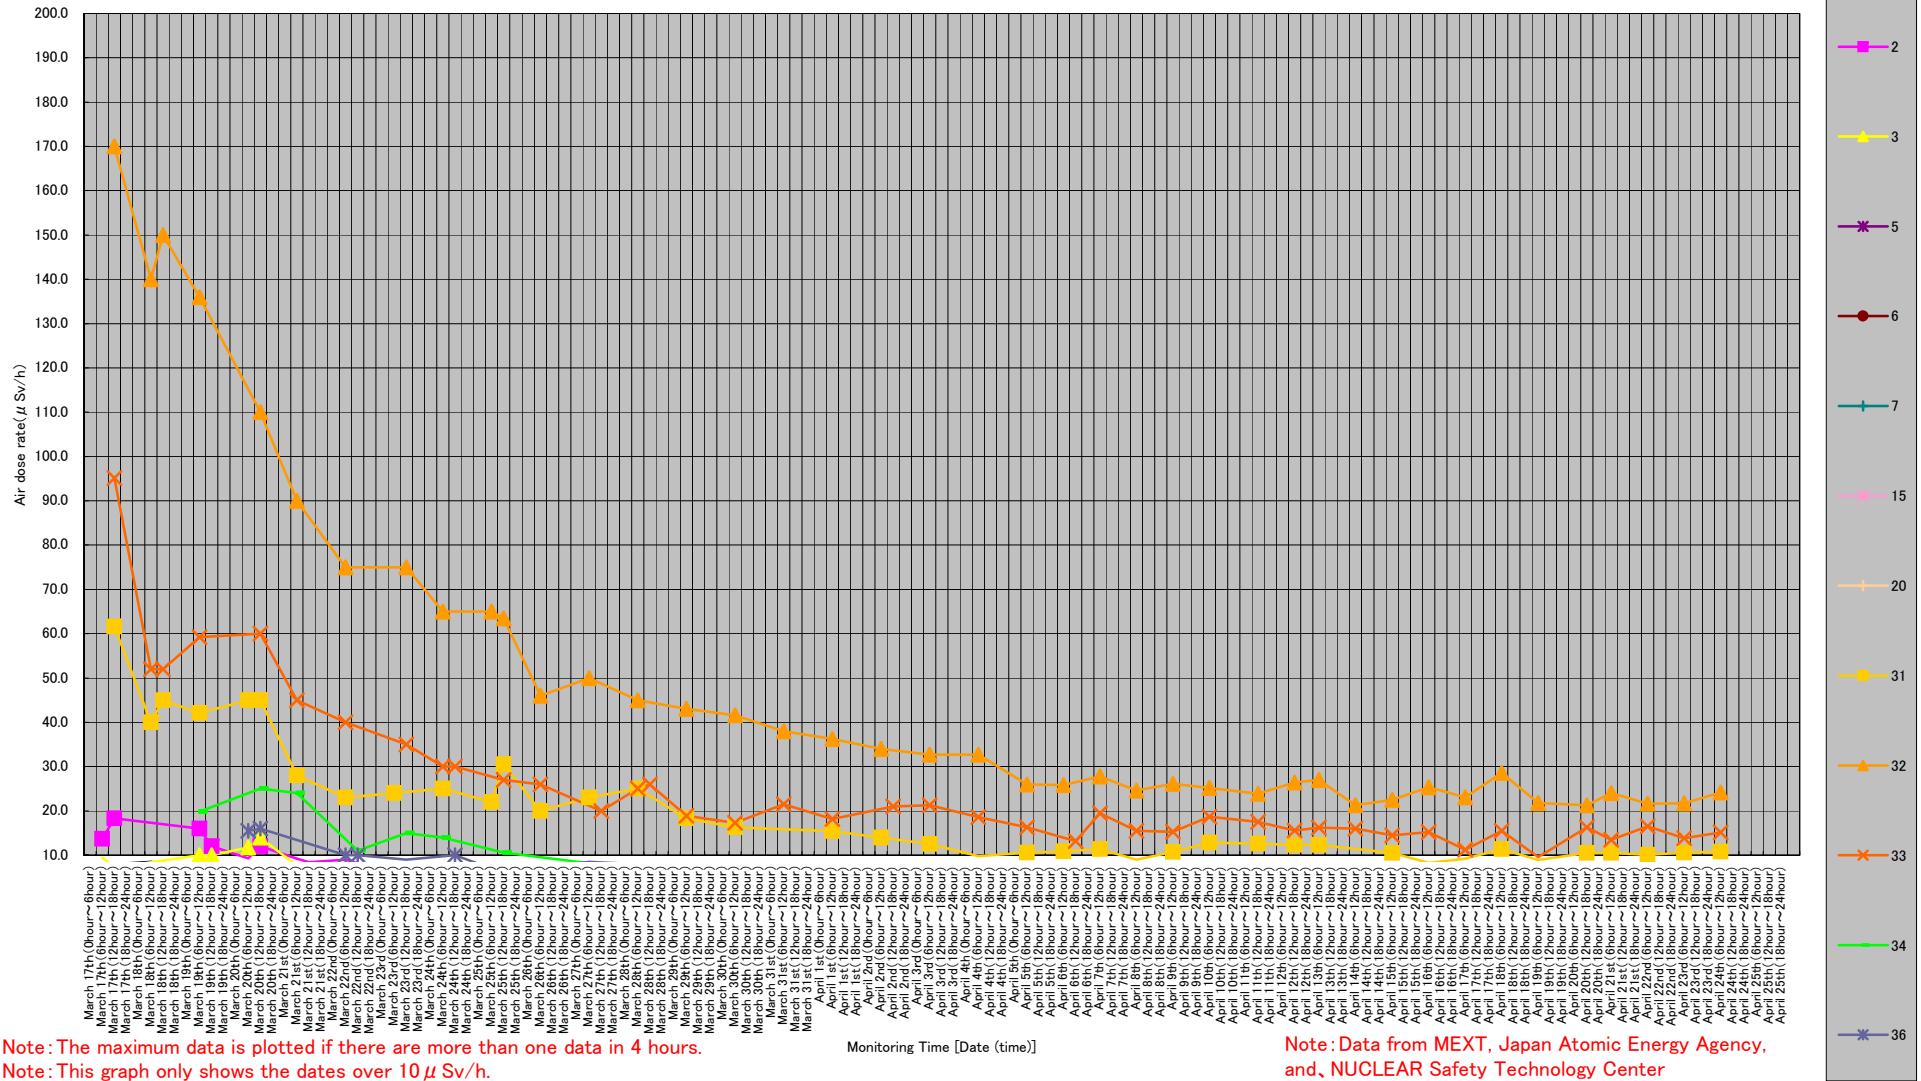

Readings at Monitoring Post out of 20 Km Zone of Fukushima Dai-ichi NPP