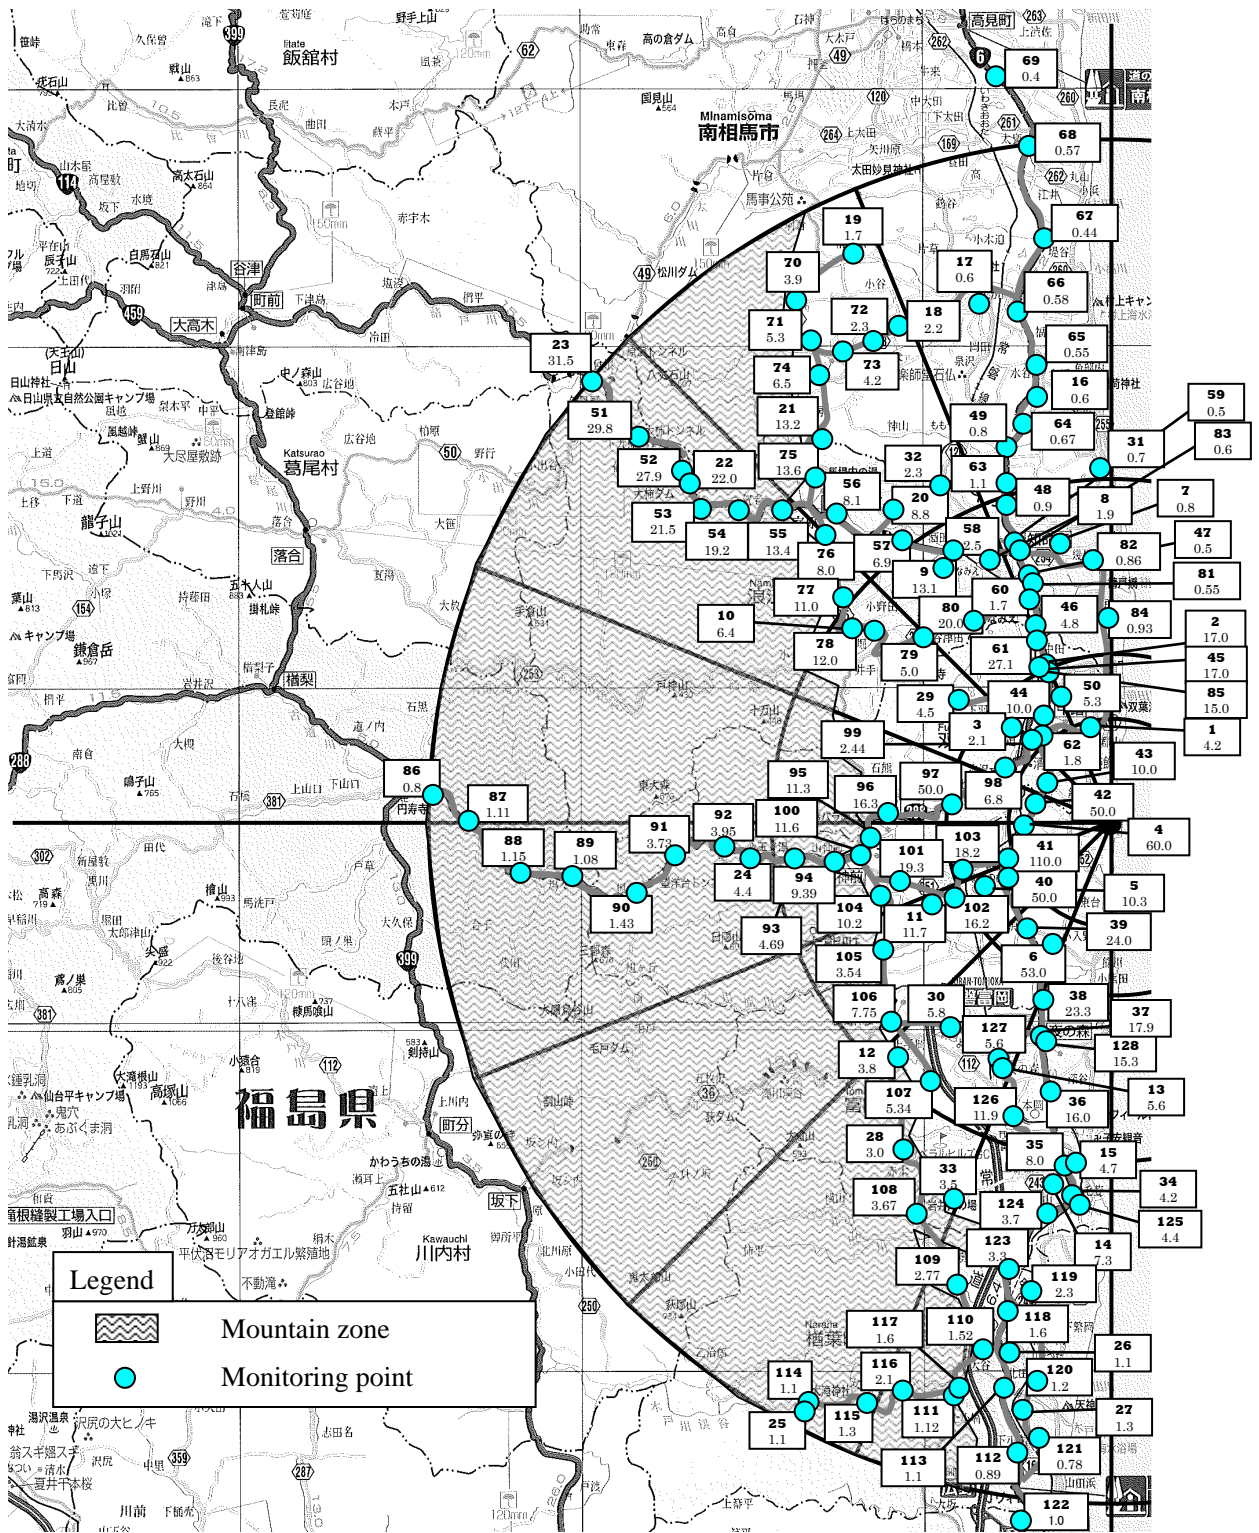

| Location Number | Location (Monitoring Area)                                  | Monitoring Data and Time | Air dose rate ( $\mu\text{Sv/h}$ ) |
|-----------------|-------------------------------------------------------------|--------------------------|------------------------------------|
| 123             | Naraha town Oaza Kamishigeoka (About 14km South/South/West) | 2011/4/18 13:35          | 3.3                                |
| 124             | Tomioka town Oaza Kamishigeoka (About 12km South)           | 2011/4/18 13:22          | 3.7                                |
| 125             | Tomioka town Oaza Kobama (About 10km South)                 | 2011/4/18 13:10          | 4.4                                |
| 126             | Tomioka town Oaza Motooka (About 9km South/South/West)      | 2011/4/18 12:30          | 11.9                               |
| 127             | Tomioka town Aza Yonomori (About 8km South/South/West)      | 2011/4/18 12:04          | 5.6                                |
| 128             | Tomioka town Oaza Oragahama (About 7km South/South/West)    | 2011/4/18 11:55          | 15.3                               |

Readings of air dose rates inside of the 20 km zone of Fukushima Dai-ichi NPP

(Monitoring dates: April 18–19, 2011)

\* [Figures in boxes] upper figure: monitoring point number; lower figure: air dose rate.