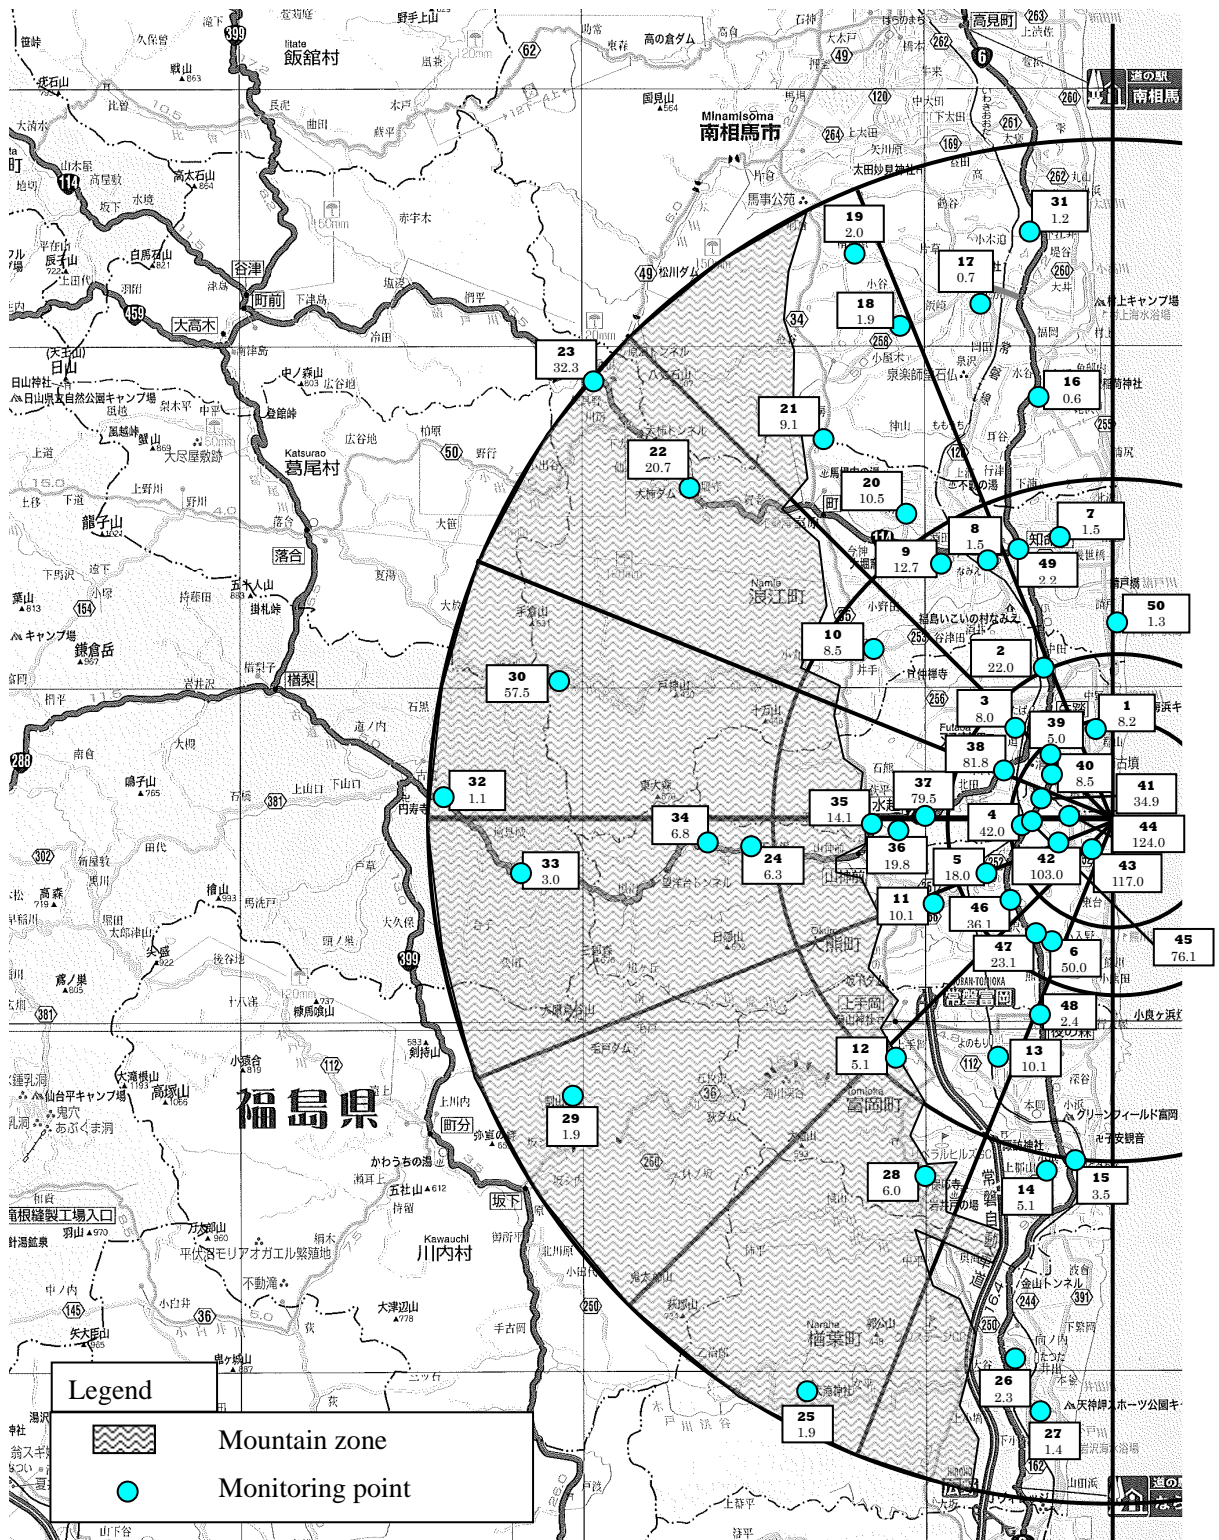

| Location Number | Location (Monitoring Area)                                  | Monitoring Data and Time | Air dose rate ( $\mu\text{Sv/h}$ ) |
|-----------------|-------------------------------------------------------------|--------------------------|------------------------------------|
| 123             | Naraha town Oaza Kamishigeoka (About 14km South/South/West) | 2011/4/18 13:35          | 3.3                                |
| 124             | Tomioka town Oaza Kamishigeoka (About 12km South)           | 2011/4/18 13:22          | 3.7                                |
| 125             | Tomioka town Oaza Kobama (About 10km South)                 | 2011/4/18 13:10          | 4.4                                |
| 126             | Tomioka town Oaza Motooka (About 9km South/South/West)      | 2011/4/18 12:30          | 11.9                               |
| 127             | Tomioka town Aza Yonomori (About 8km South/South/West)      | 2011/4/18 12:04          | 5.6                                |
| 128             | Tomioka town Oaza Oragahama (About 7km South/South/West)    | 2011/4/18 11:55          | 15.3                               |

Readings of air dose rates inside of the 20 km zone of Fukushima Dai-ichi NPP

(Monitoring dates: April 18–19, 2011)

\* [Figures in boxes] upper figure: monitoring point number; lower figure: air dose rate.

Readings of air dose rates inside of the 20 km zone of Fukushima Dai-ichi NPP

(Monitoring dates: March 30–April 2, 2011)

\* [Figures in boxes] upper figure: monitoring point number; lower figure: air dose rate.