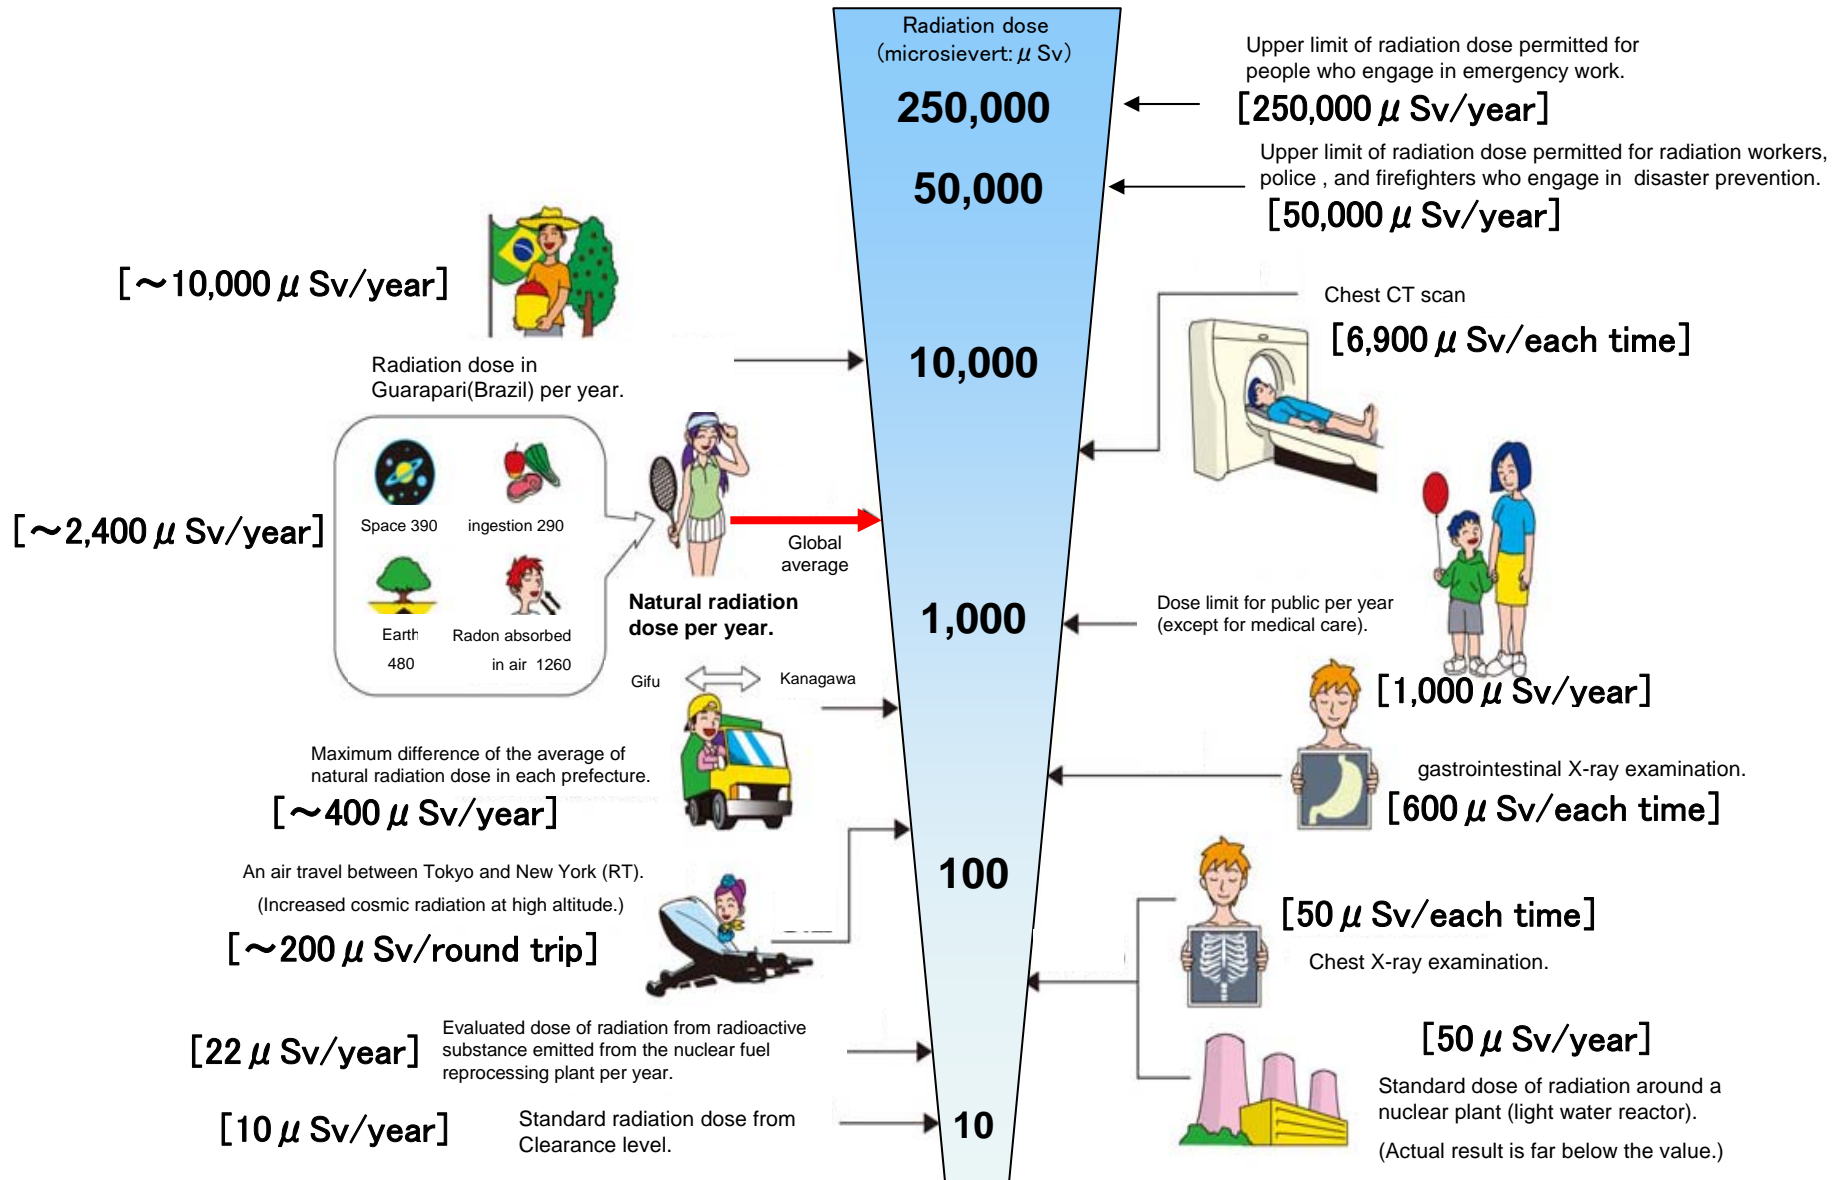

Radiation in Daily-life

※Unit : μSv

※ Sv [Sievert] = Constant of organism effect by kind of radiation (※) $\times$ Gy [gray]

※ It is 1 in case of X ray and γ ray.