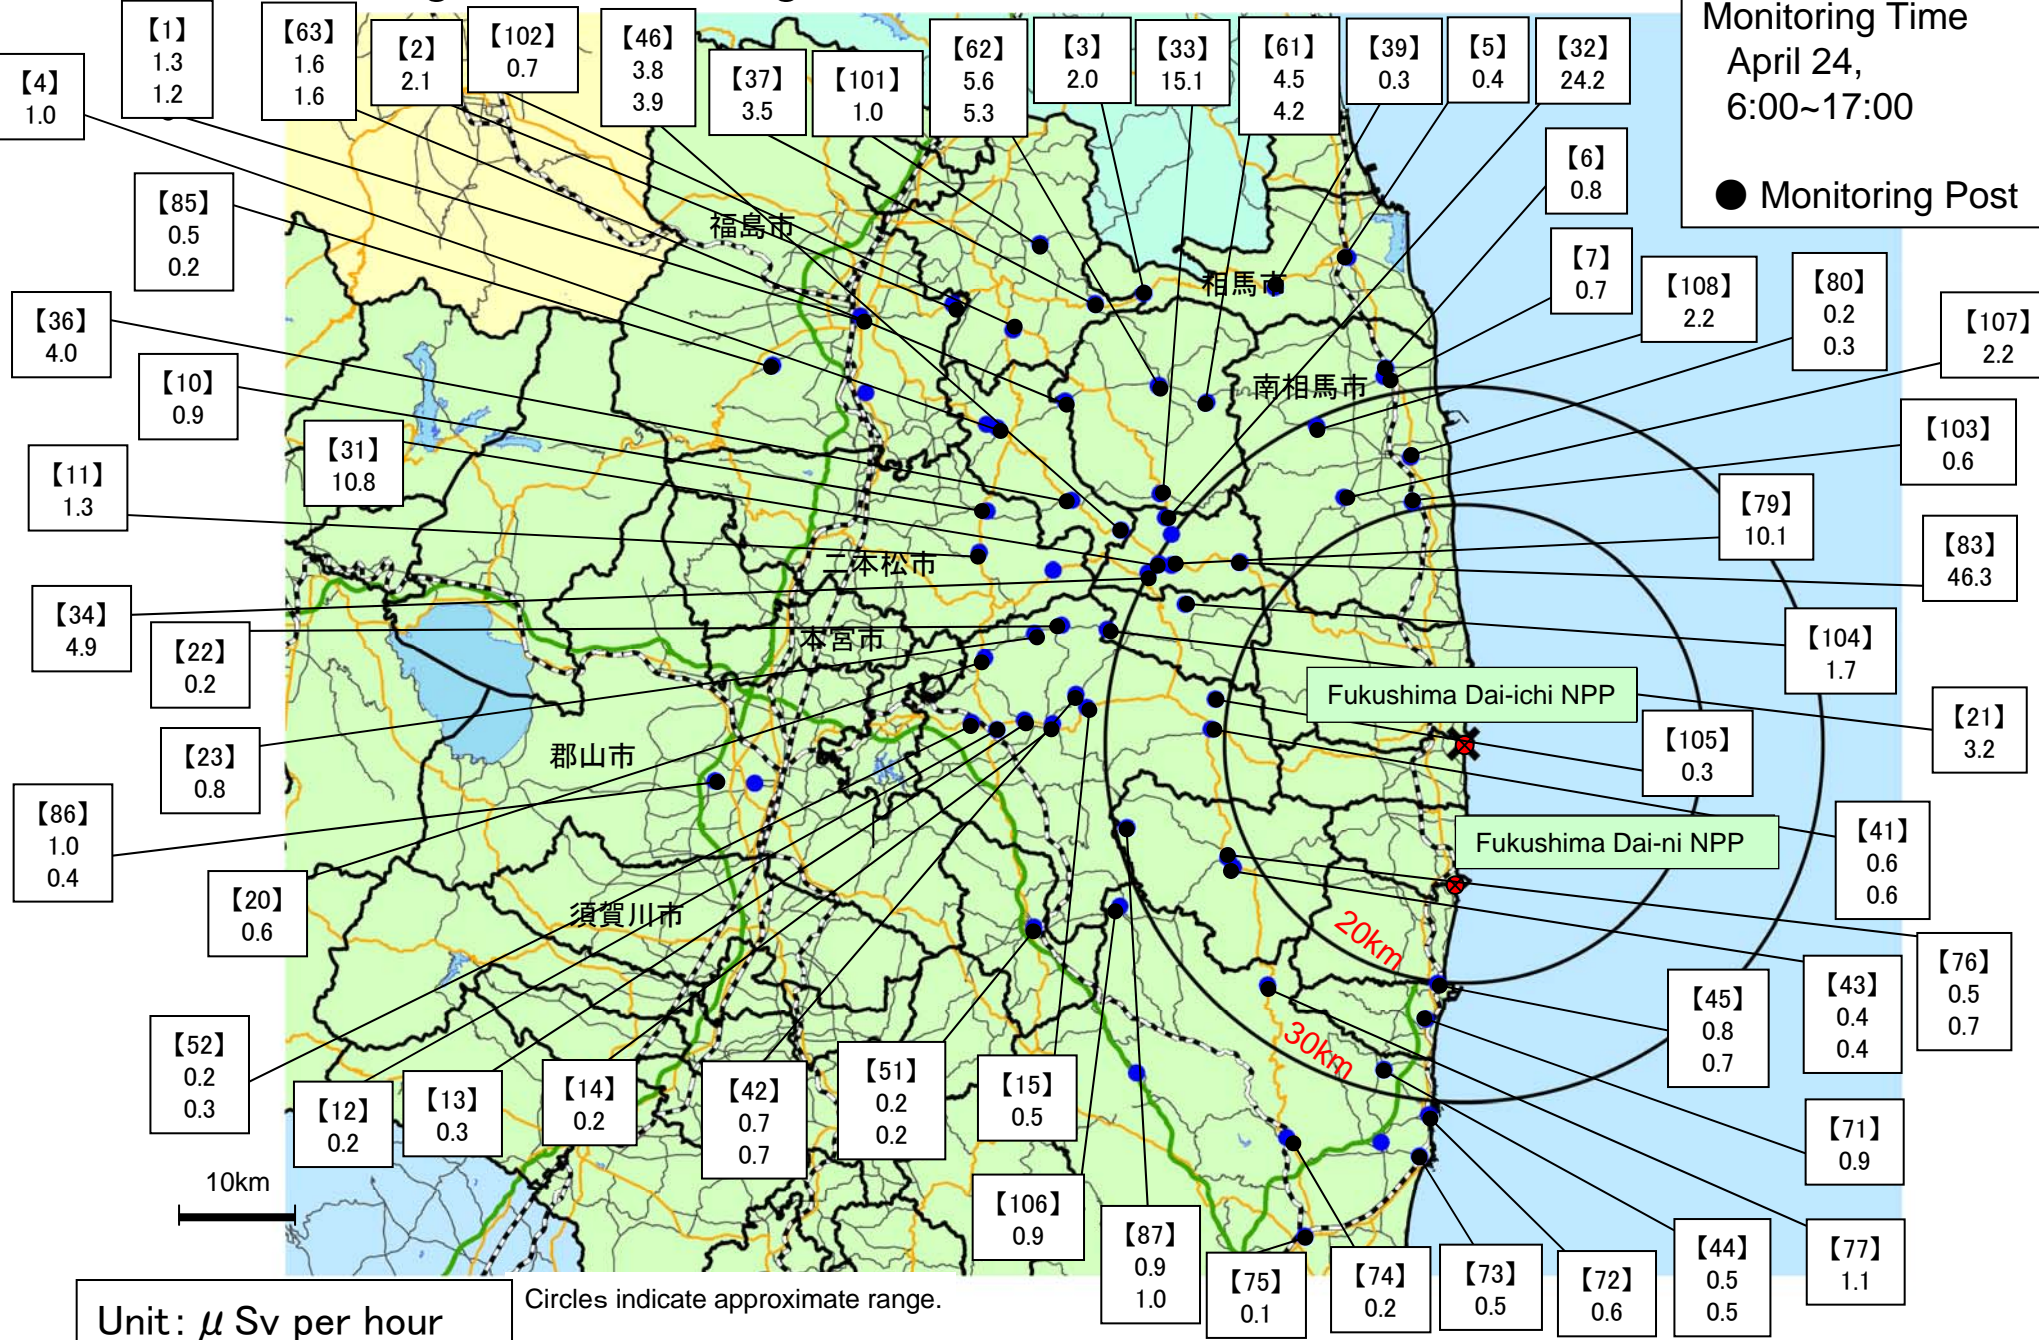

- * 1 measured by Geiger-Müller counter
- * 2 measured by ionization chamber type survey meter
- * 3 measured by NaI scintillator detector
- * 4 variation range of the measuring data in measuring time

* [76] : This is positioned in same area but a few hundred meters away.

Readings at Monitoring Post out of Fukushima Dai-ichi NPP

Monitoring Time
April 24,
6:00~17:00

● Monitoring Post

Unit: μ Sv per hour