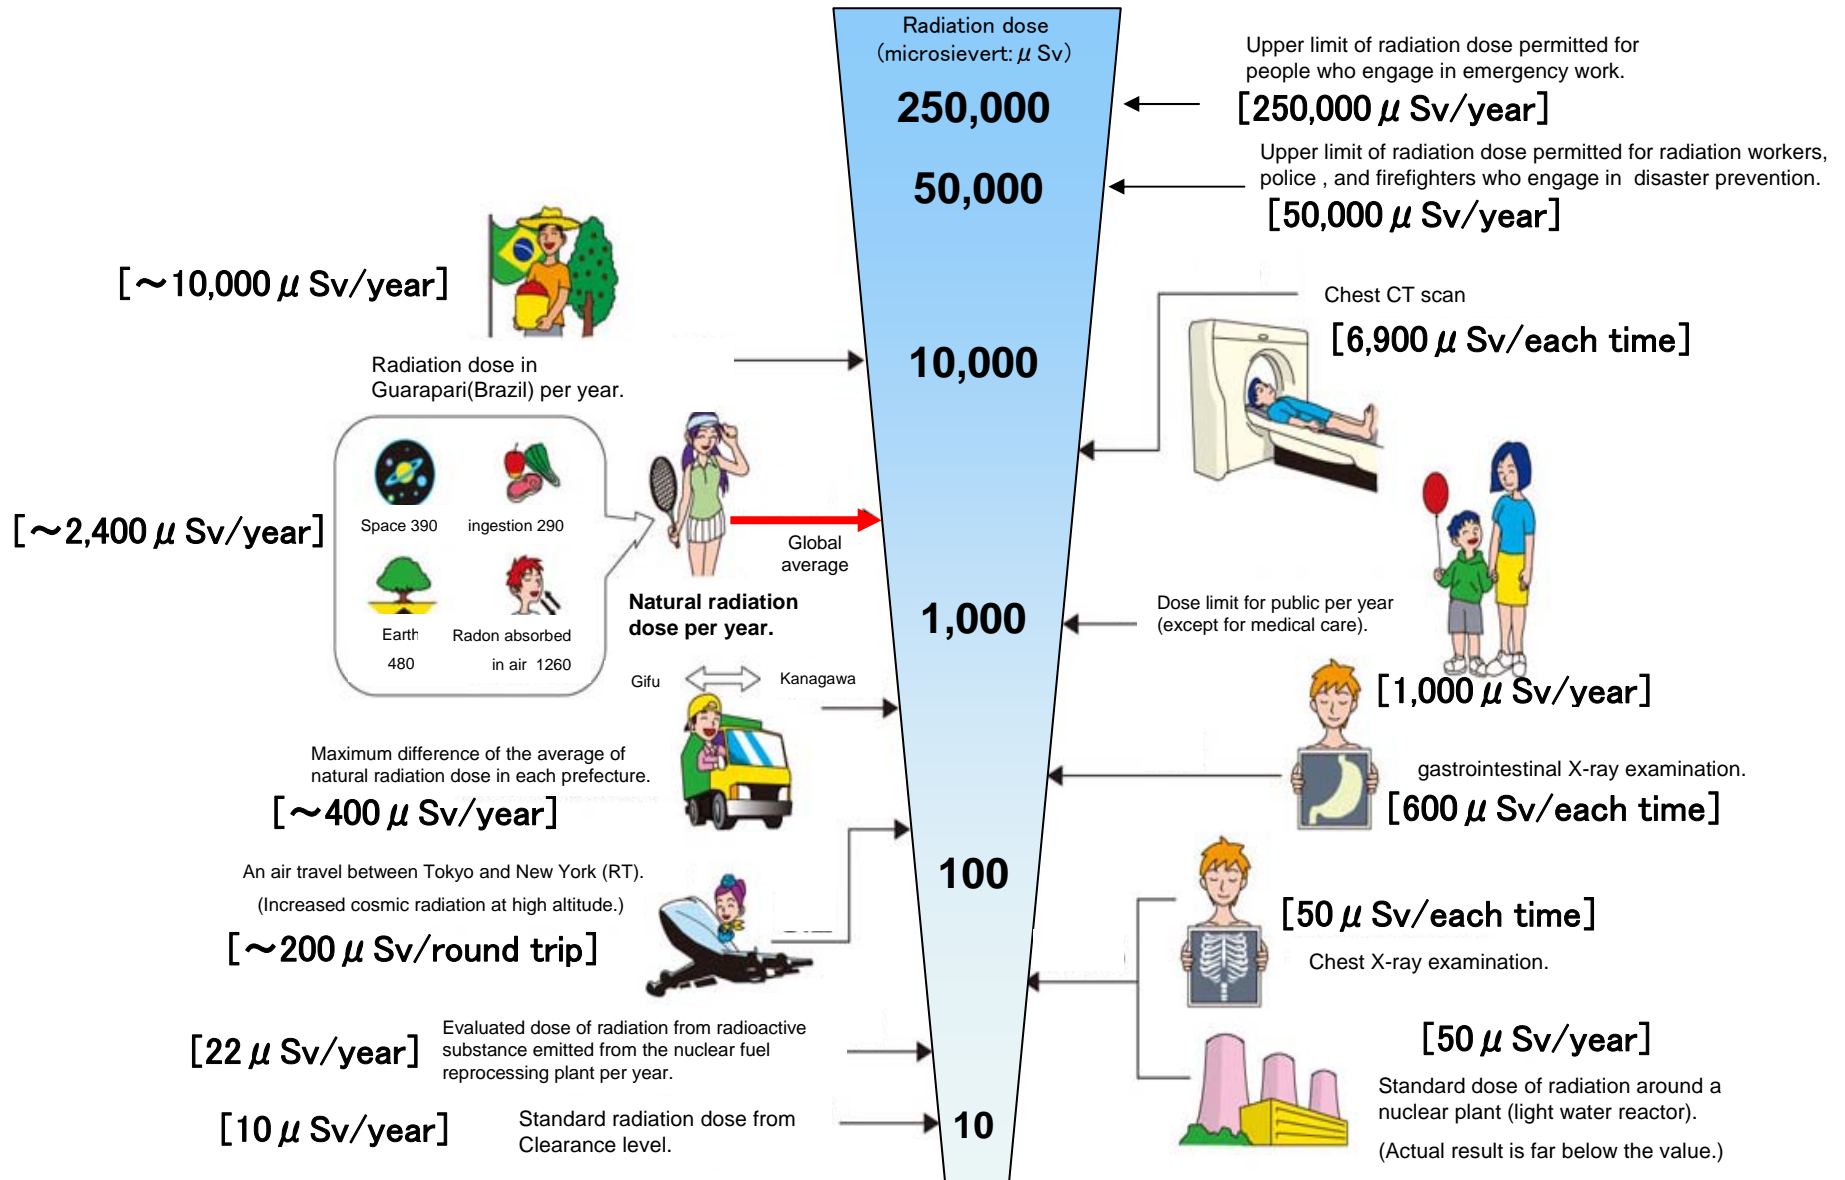

Readings at Monitoring Post out of 20 Km Zone of Fukushima Dai-ichi NPP

As of 19:00 April 24, 2011
Ministry of Education, Culture, Sports, Science and Technology (MEXT)

Monitoring Outputs by MEXT

*Boldface and underlined readings are new.

- * 1 measured by Geiger-Müller counter
- * 2 measured by ionization chamber type survey meter
- * 3 measured by NaI scintillator detector
- * 4 variation range of the measuring data in measuring time

* [76] : This is positioned in same area but a few hundred meters away.

Readings at Monitoring Post out of Fukushima Dai-ichi NPP

Monitoring Time
April 24,
6:00~17:00

● Monitoring Post

Unit: μ Sv per hour

Circles indicate approximate range.

Radiation in Daily-life

※Unit : μSv

※ Sv [Sievert] = Constant of organism effect by kind of radiation (※) × Gy [gray]

※ It is 1 in case of X ray and γ ray.