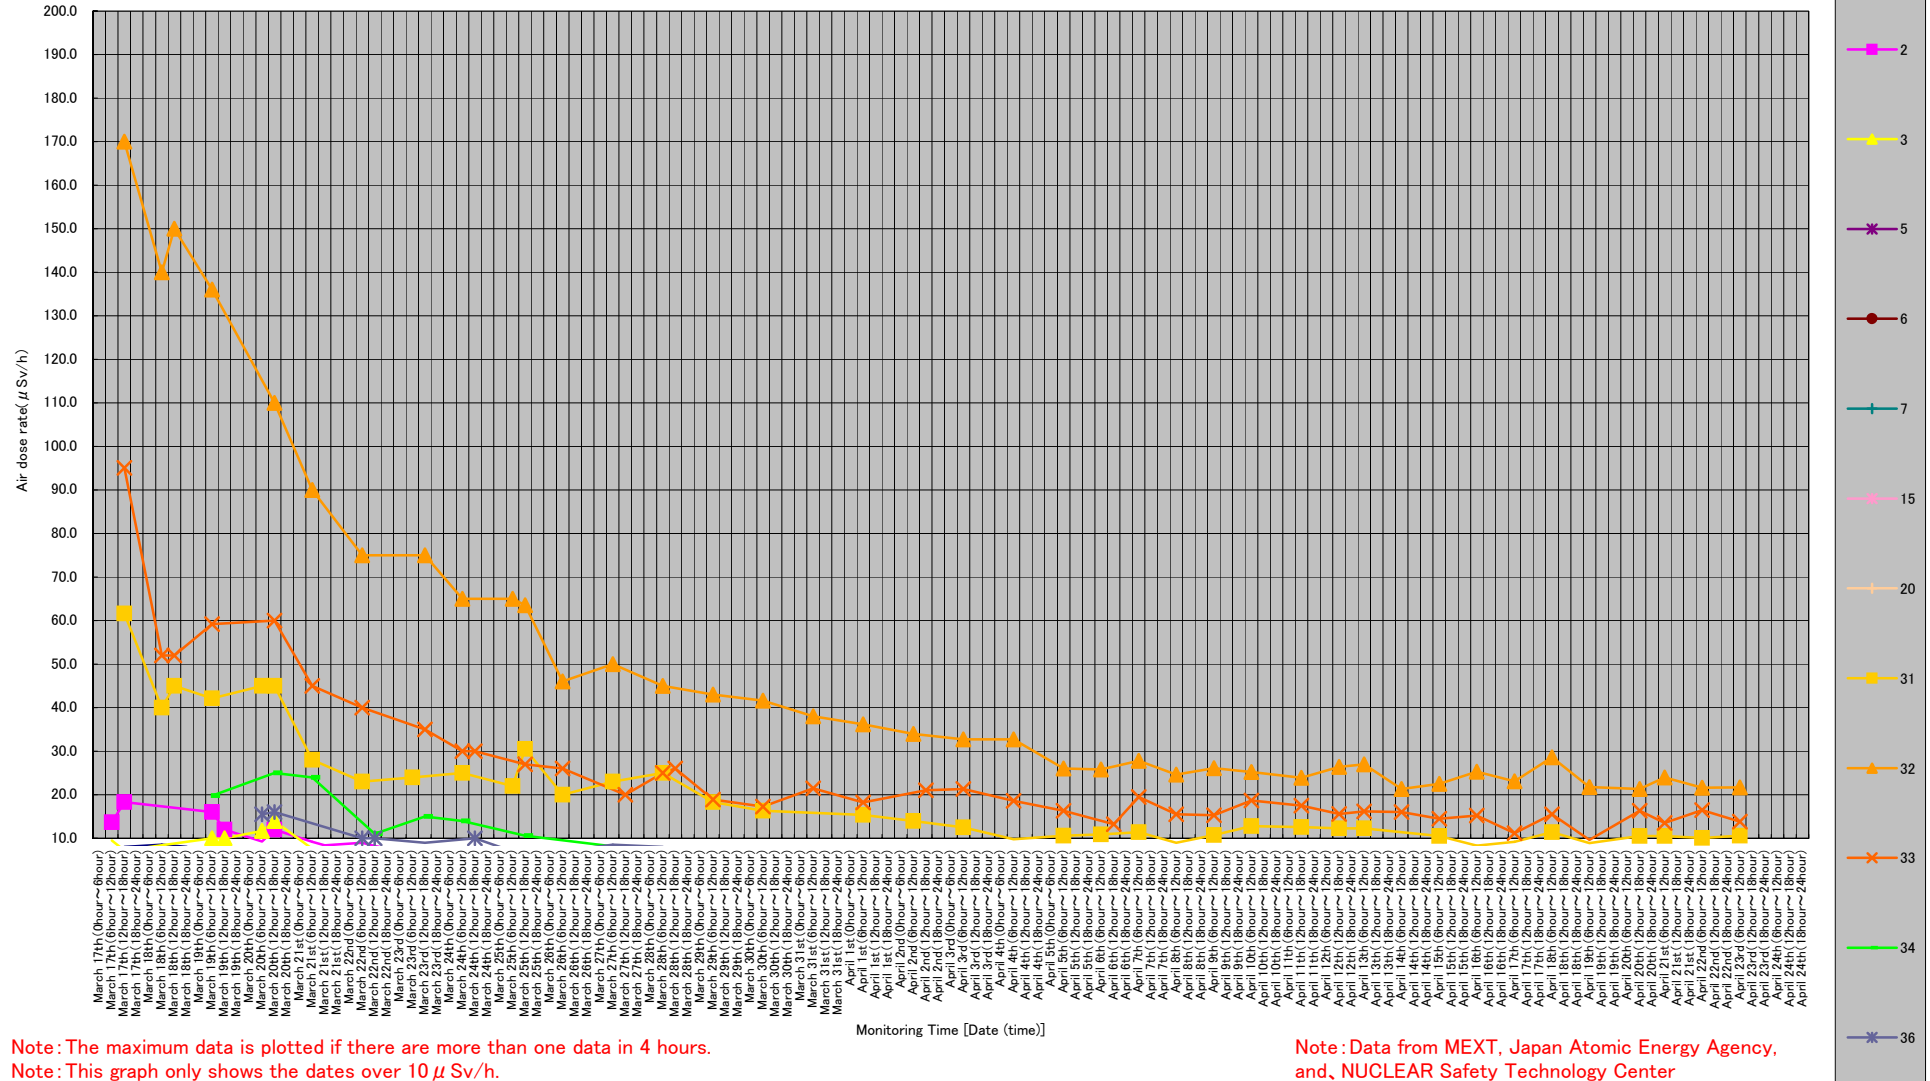

Readings at Monitoring Post out of 20 Km Zone of Fukushima Dai-ichi NPP