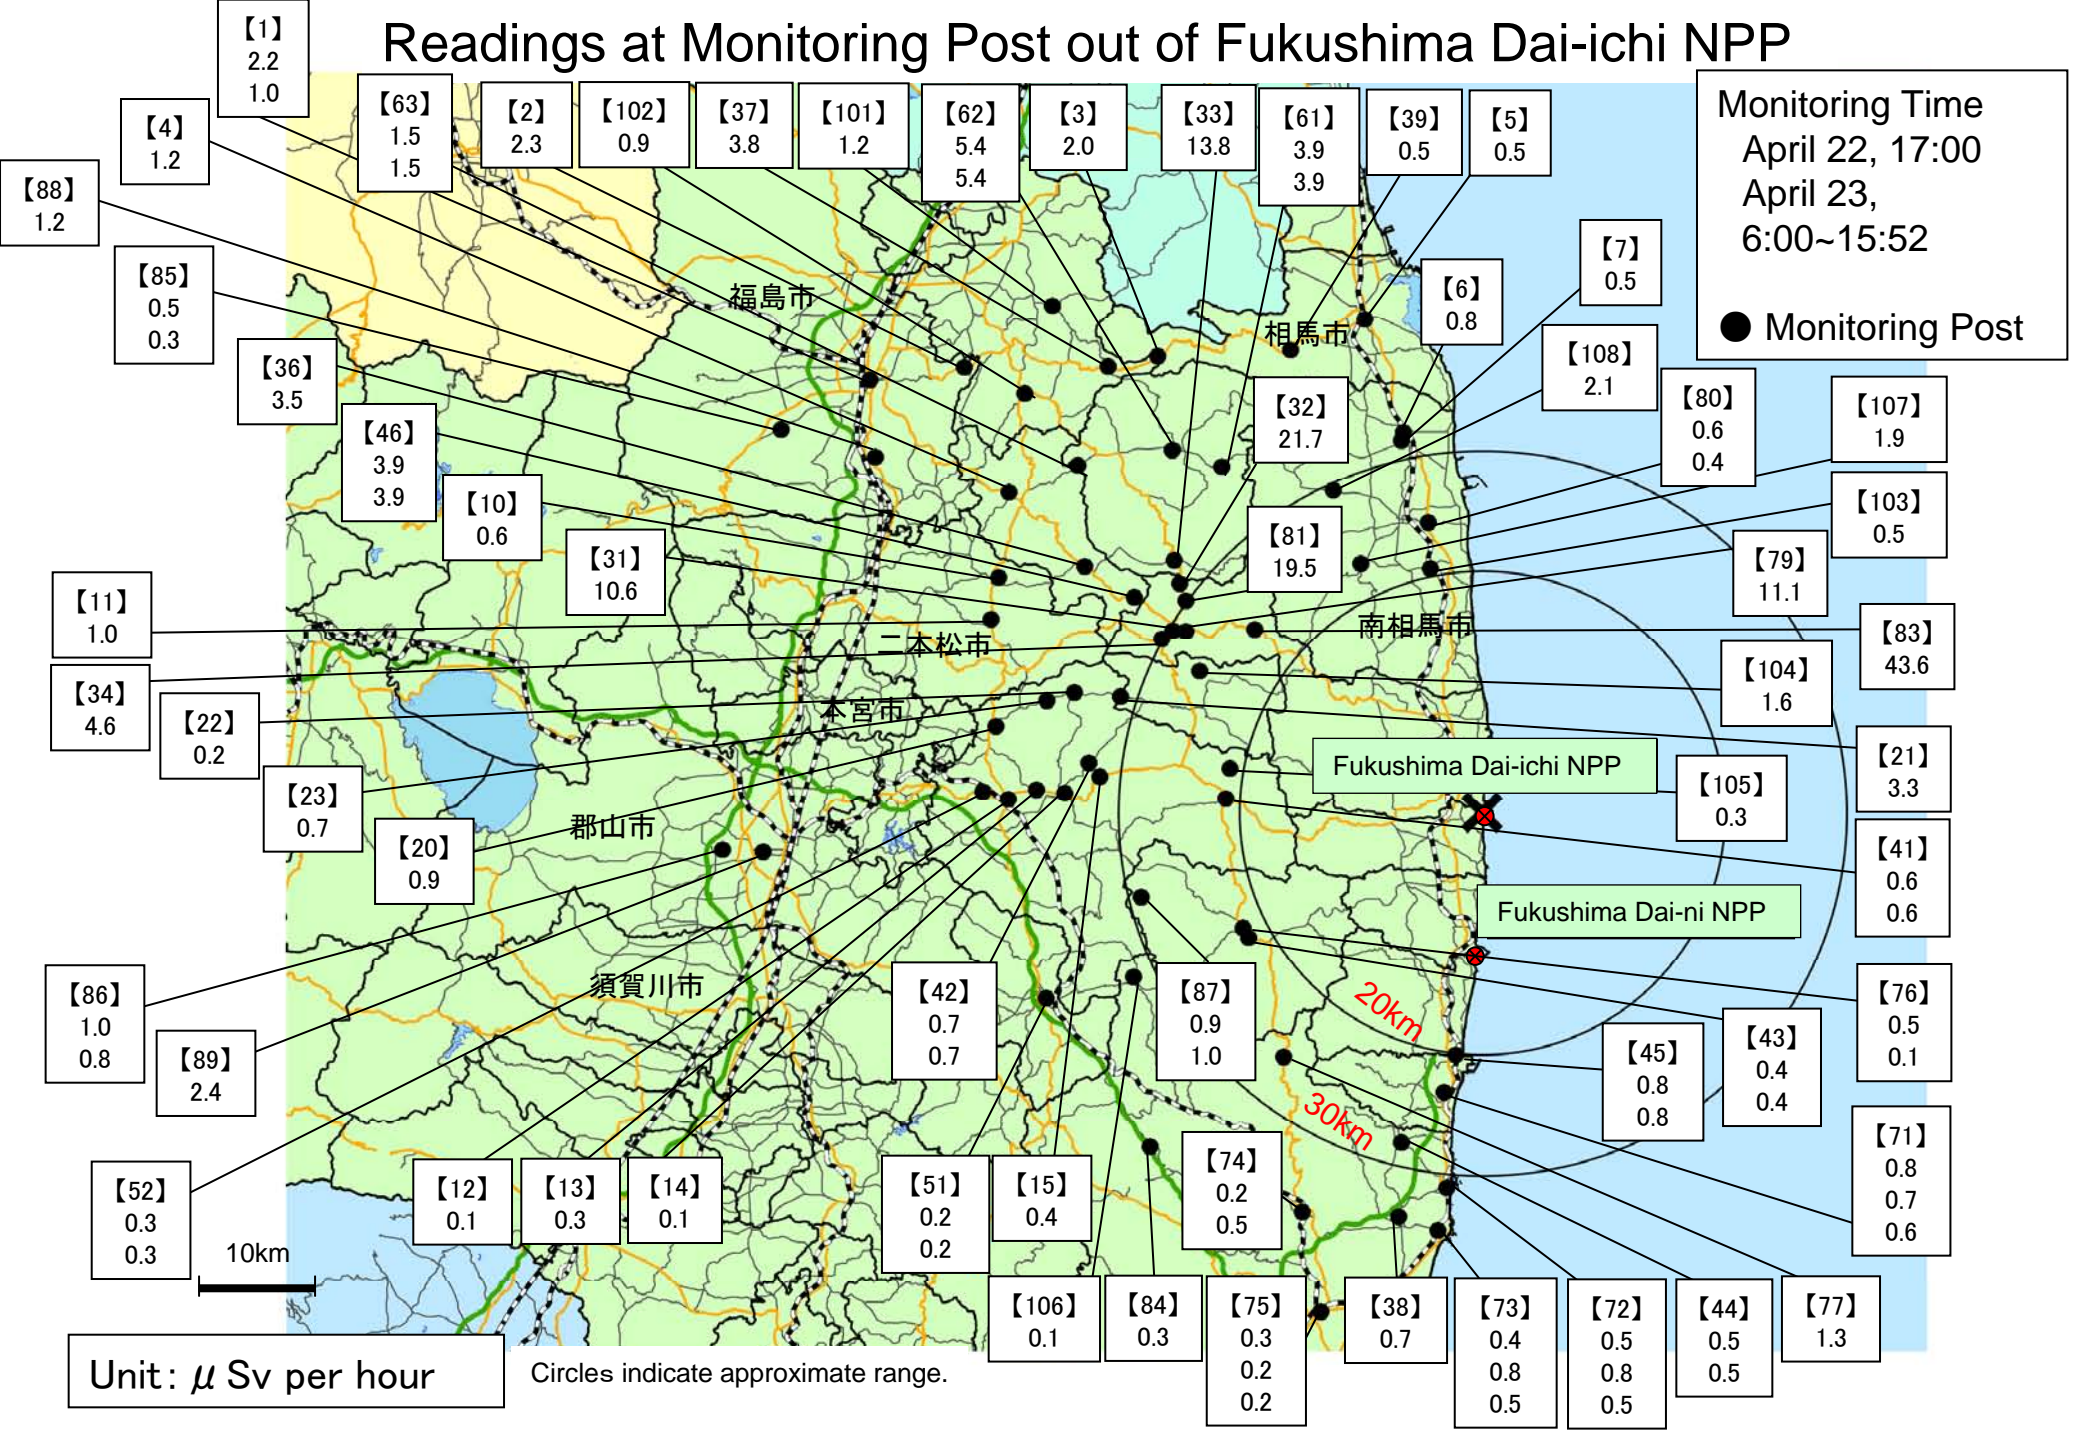

Readings at Monitoring Post out of 20 Km Zone of Fukushima Dai-ichi NPP

As of 10:00 April 24, 2011

Ministry of Education, Culture, Sports, Science and Technology (MEXT)

○Monitoring Outputs by MEXT

*Boldface and underlined readings are new.

- * 1 measured by Geiger-Müller counter
- * 2 measured by ionization chamber type survey meter
- * 3 measured by NaI scintillator detector
- * 4 variation range of the measuring data in measuring time

*【71】【76】:These are positioned in same area but a few hundred meters away.

Readings at Monitoring Post out of Fukushima Dai-ichi NPP

Monitoring Time
 April 22, 17:00
 April 23, 6:00~15:52

● Monitoring Post