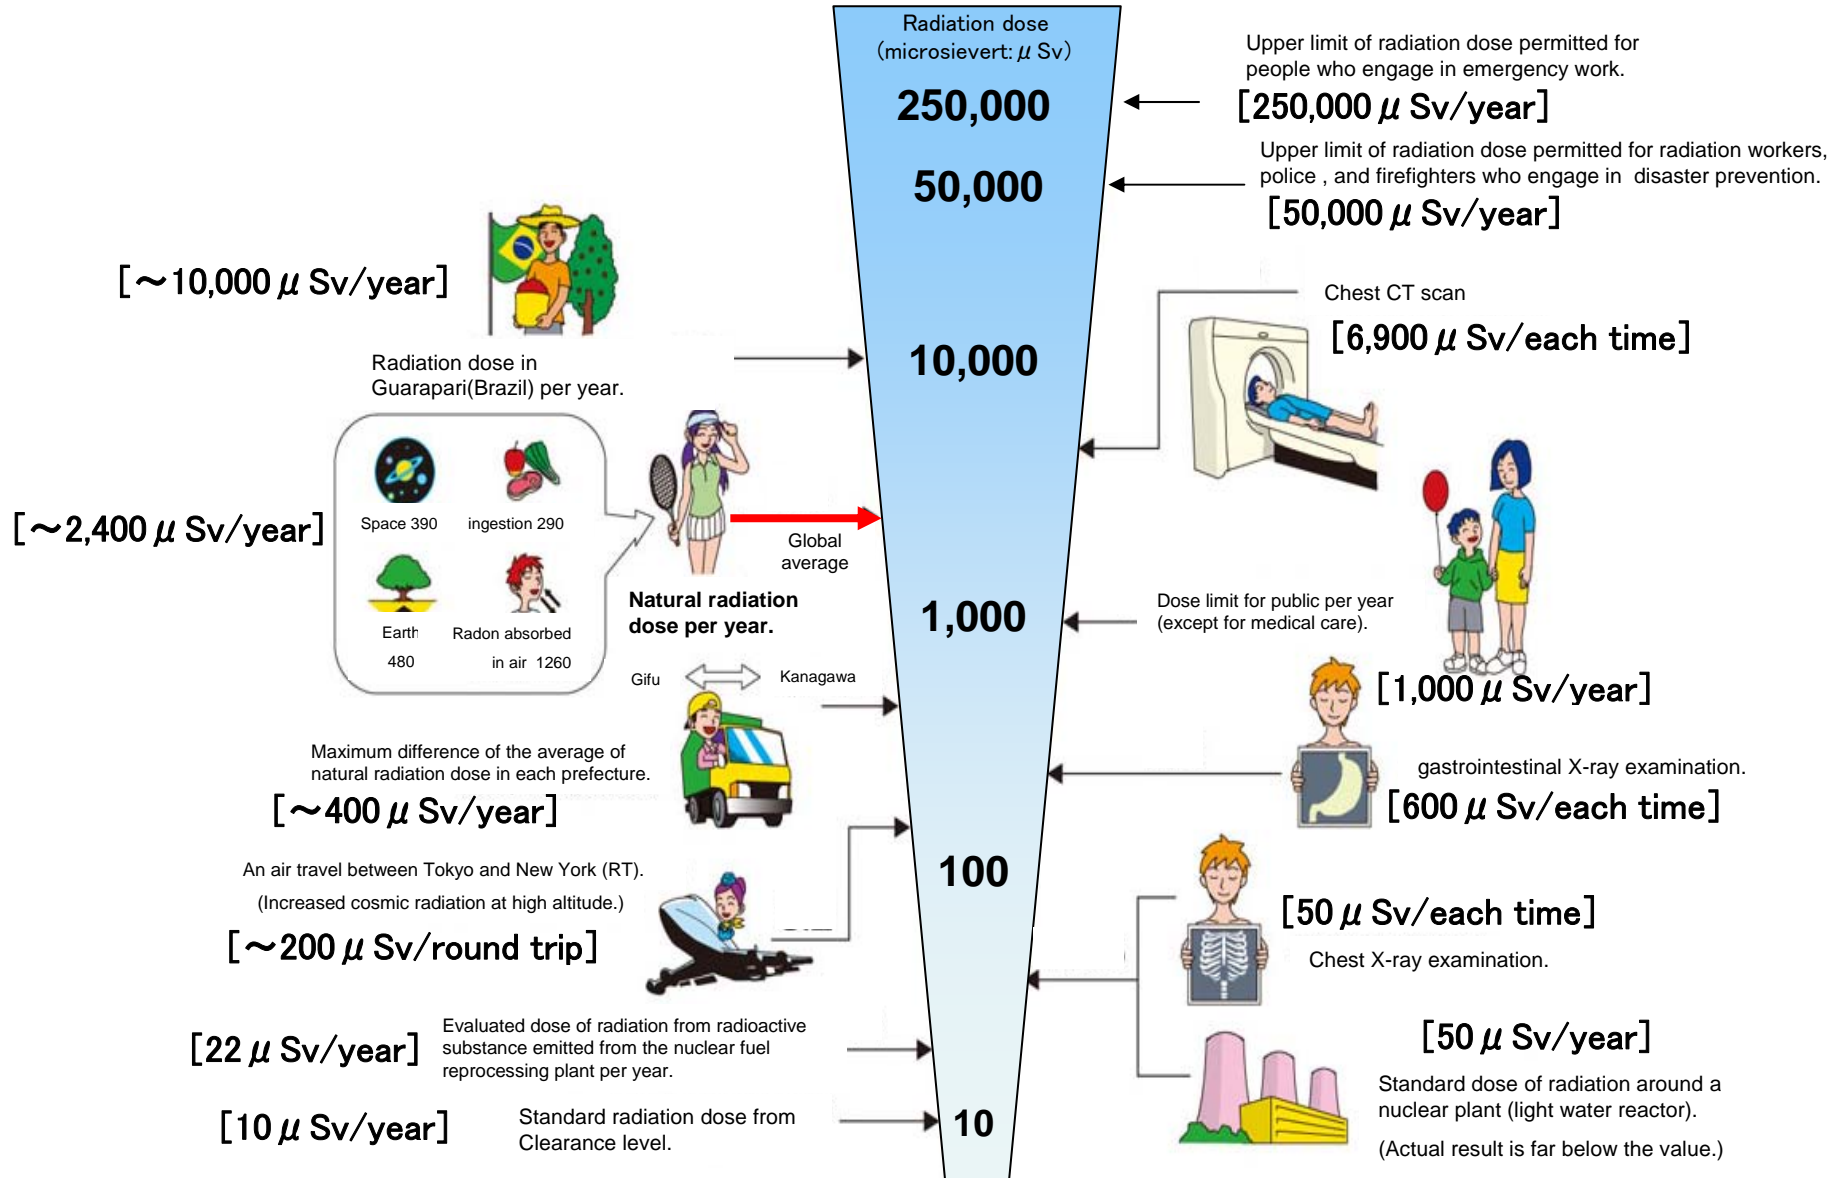

Readings at Monitoring Post out of 20 Km Zone of Fukushima Dai-ichi NPP

As of 19:00 April 22, 2011
Ministry of Education, Culture, Sports, Science and Technology (MEXT)

○Monitoring Outputs by MEXT

*Boldface and underlined readings are new.

- * 1 measured by Geiger-Müller counter
- * 2 measured by ionization chamber type survey meter
- * 3 measured by NaI scintillator detector
- * 4 variation range of the measuring data in measuring time

*【71】【76】:These are positioned in same area but a few hundred meters away.

Readings at Monitoring Post out of Fukushima Dai-ichi NPP

Radiation in Daily-life

※Unit : μSv

※ Sv [Sievert] = Constant of organism effect by kind of radiation (※) \times Gy [gray]