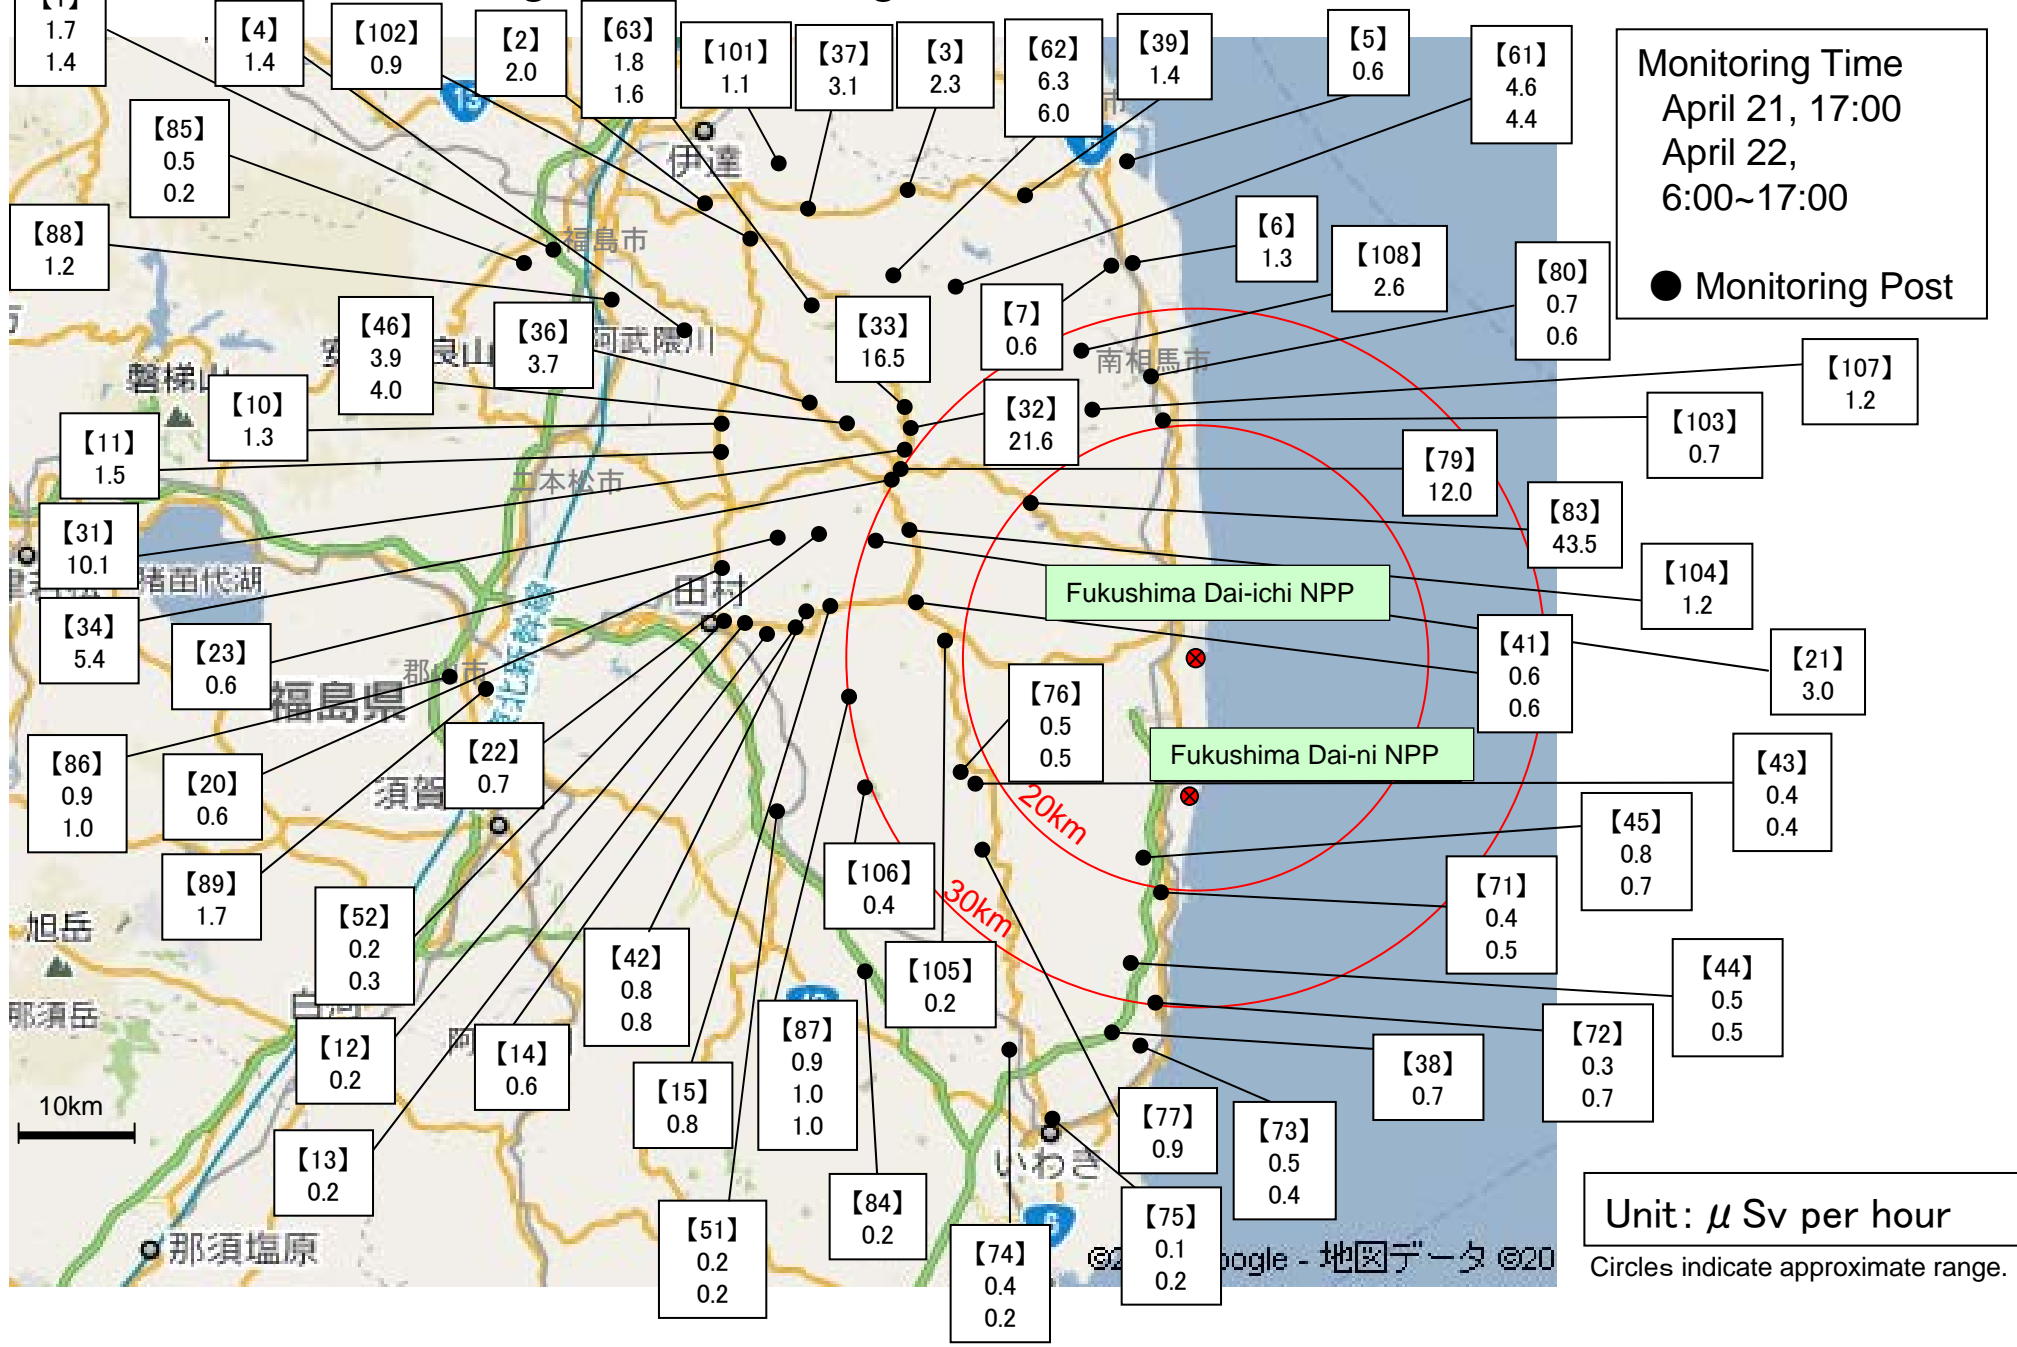

Readings at Monitoring Post out of Fukushima Dai-ichi NPP