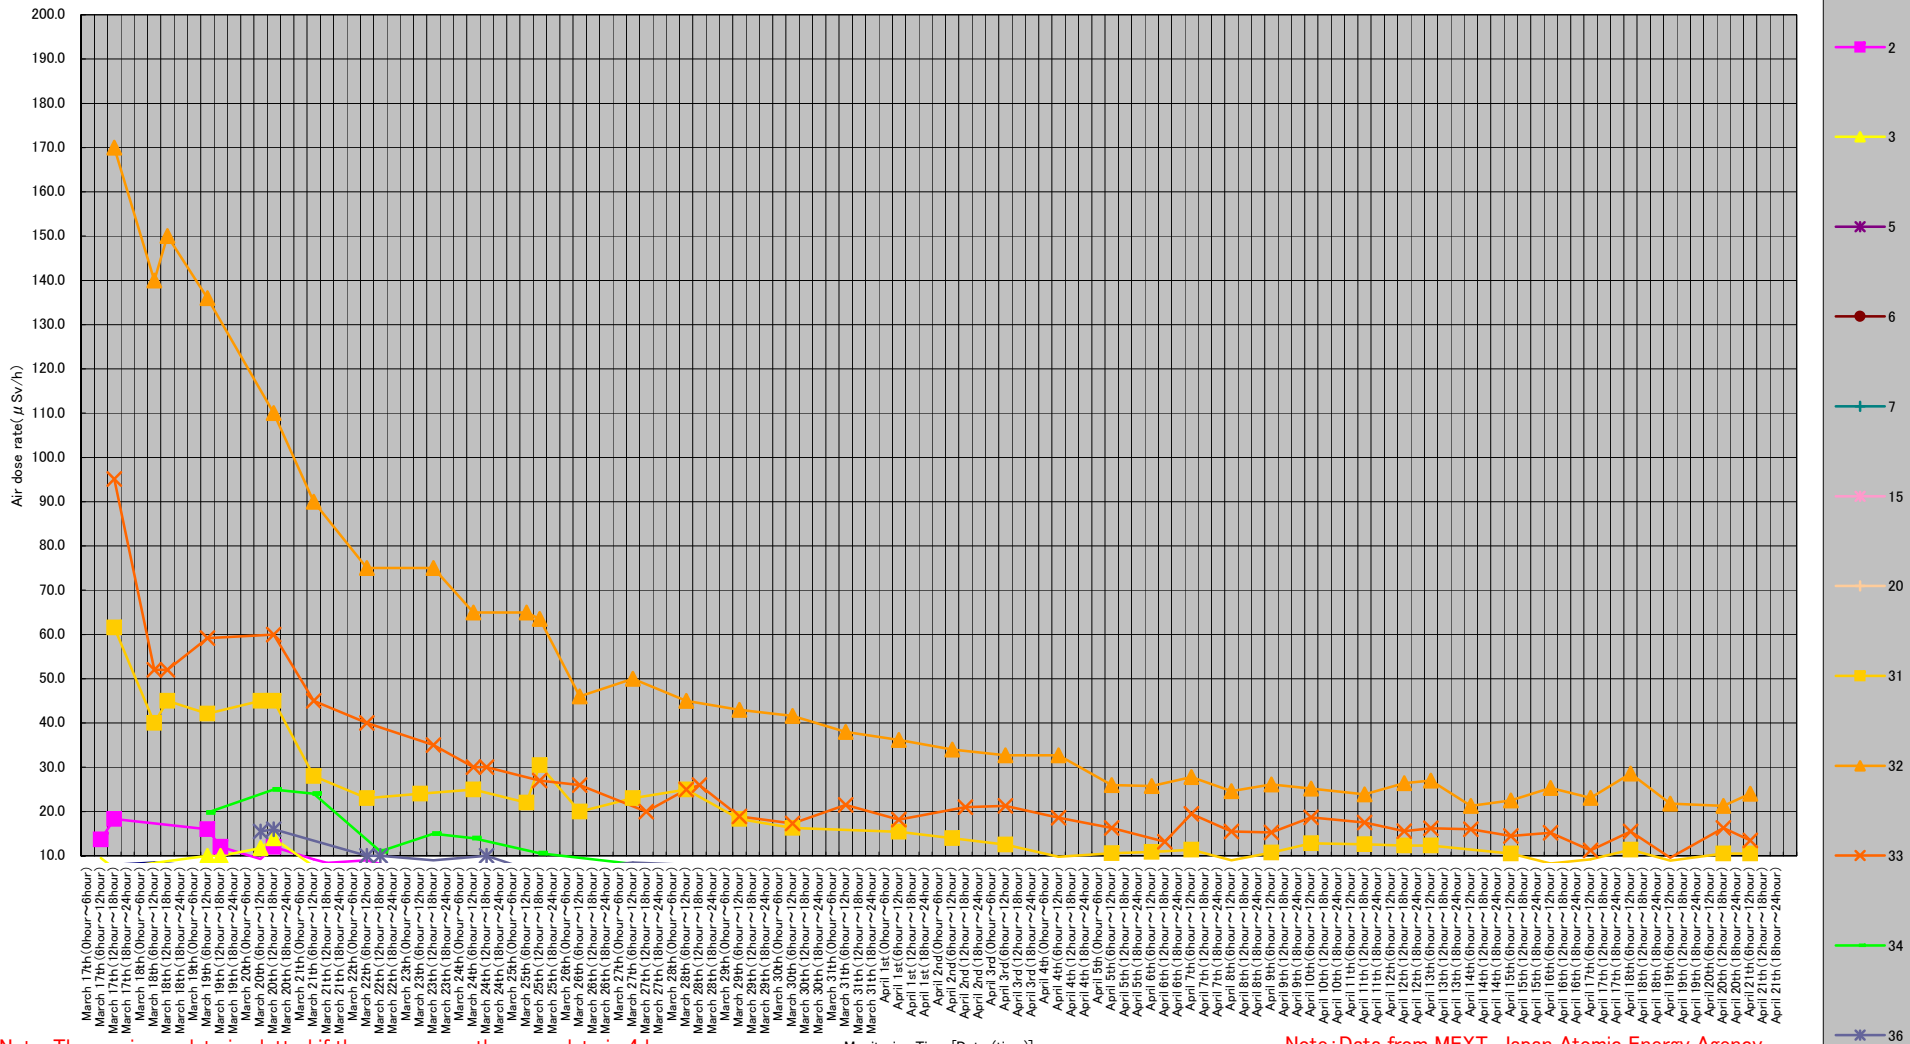

- \* 1 measured by Geiger-Müller counter
- \* 2 measured by ionization chamber type survey meter
- \* 3 measured by NaI scintillator detector
- \* 4 variation range of the measuring data in measuring time

# Readings at Monitoring Post out of 20 Km Zone of Fukushima Dai-ichi NPP

Note: The maximum data is plotted if there are more than one data in 4 hours.  
 Note: This graph only shows the dates over  $10 \mu\text{Sv/h}$ .