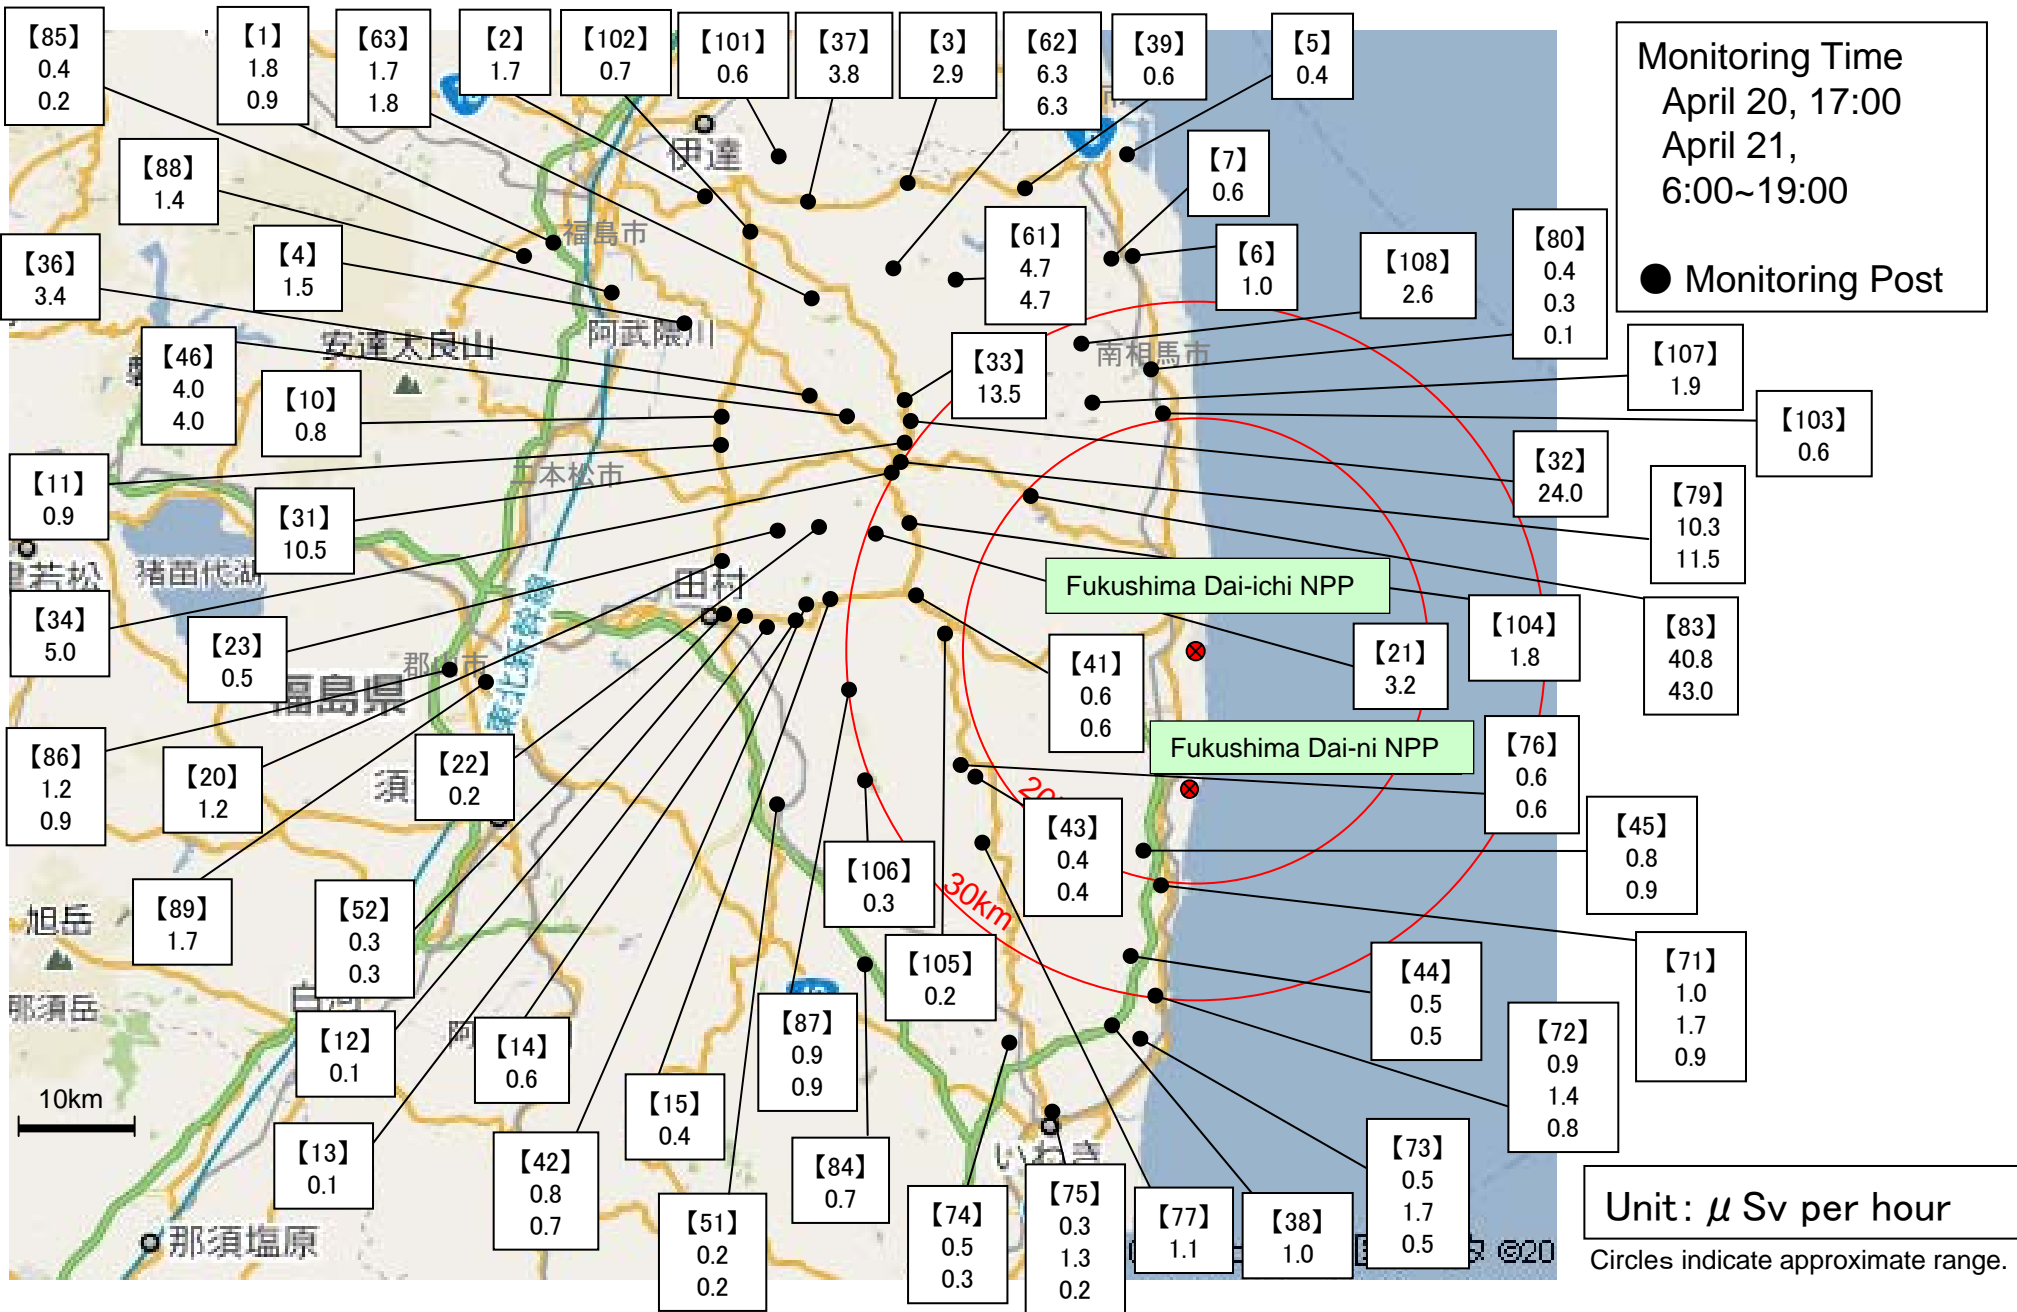

- \* 1 measured by Geiger-Müller counter
- \* 2 measured by ionization chamber type survey meter
- \* 3 measured by NaI scintillator detector
- \* 4 variation range of the measuring data in measuring time

\* [71] [76] : These are positioned in same area but a few hundred meters away.

# Readings at Monitoring Post out of 20 Km Zone of Fukushima Dai-ichi NPP

Note: The maximum data is plotted if there are more than one data in 4 hours.  
 Note: This graph only shows the dates over  $10 \mu\text{Sv/h}$ .