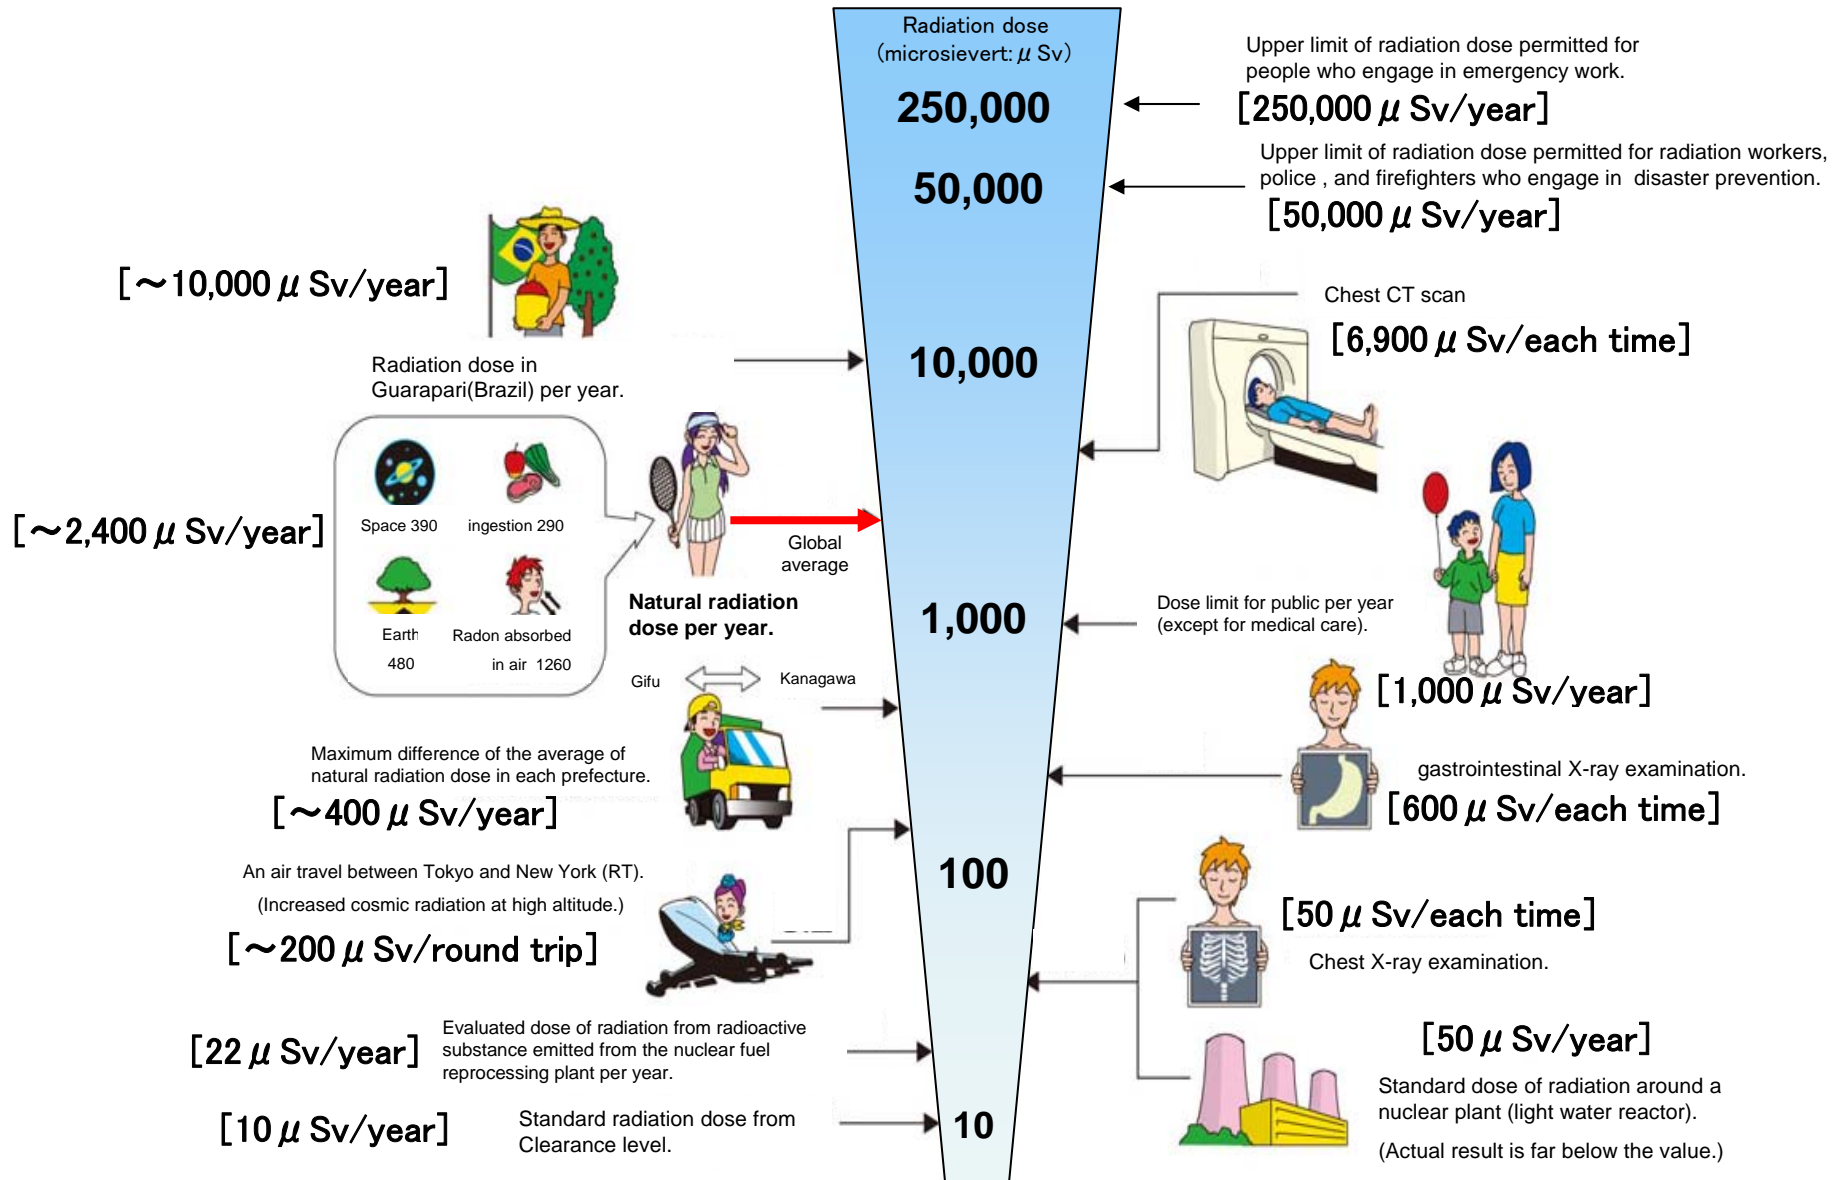

Radiation in Daily-life

※Unit : μSv

※ Sv [Sievert] = Constant of organism effect by kind of radiation (※) × Gy [gray]

※ It is 1 in case of X ray and γ ray.