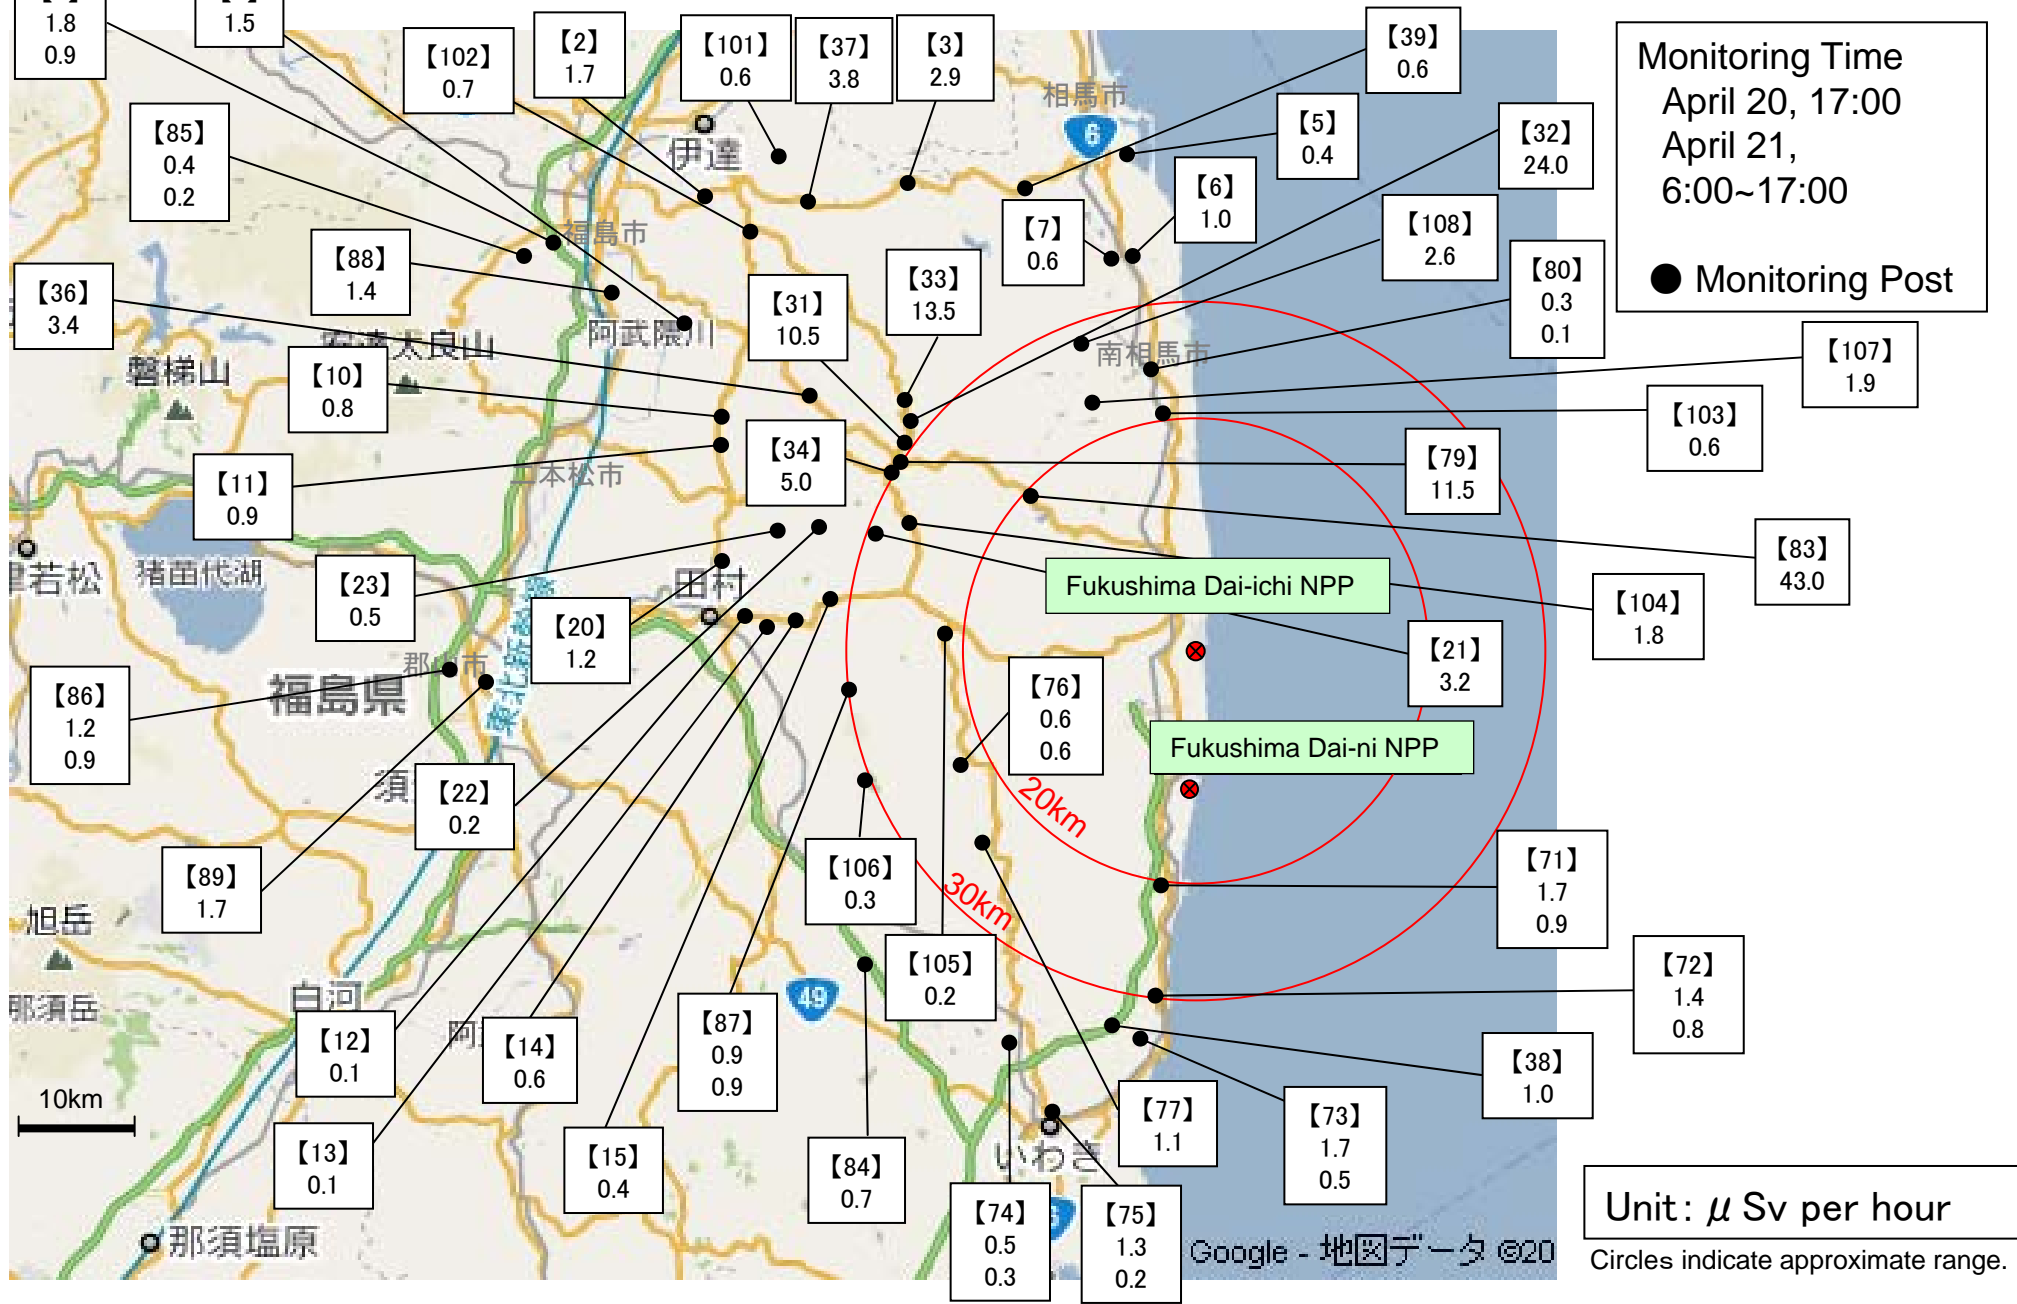

Readings at Monitoring Post out of Fukushima Dai-ichi NPP