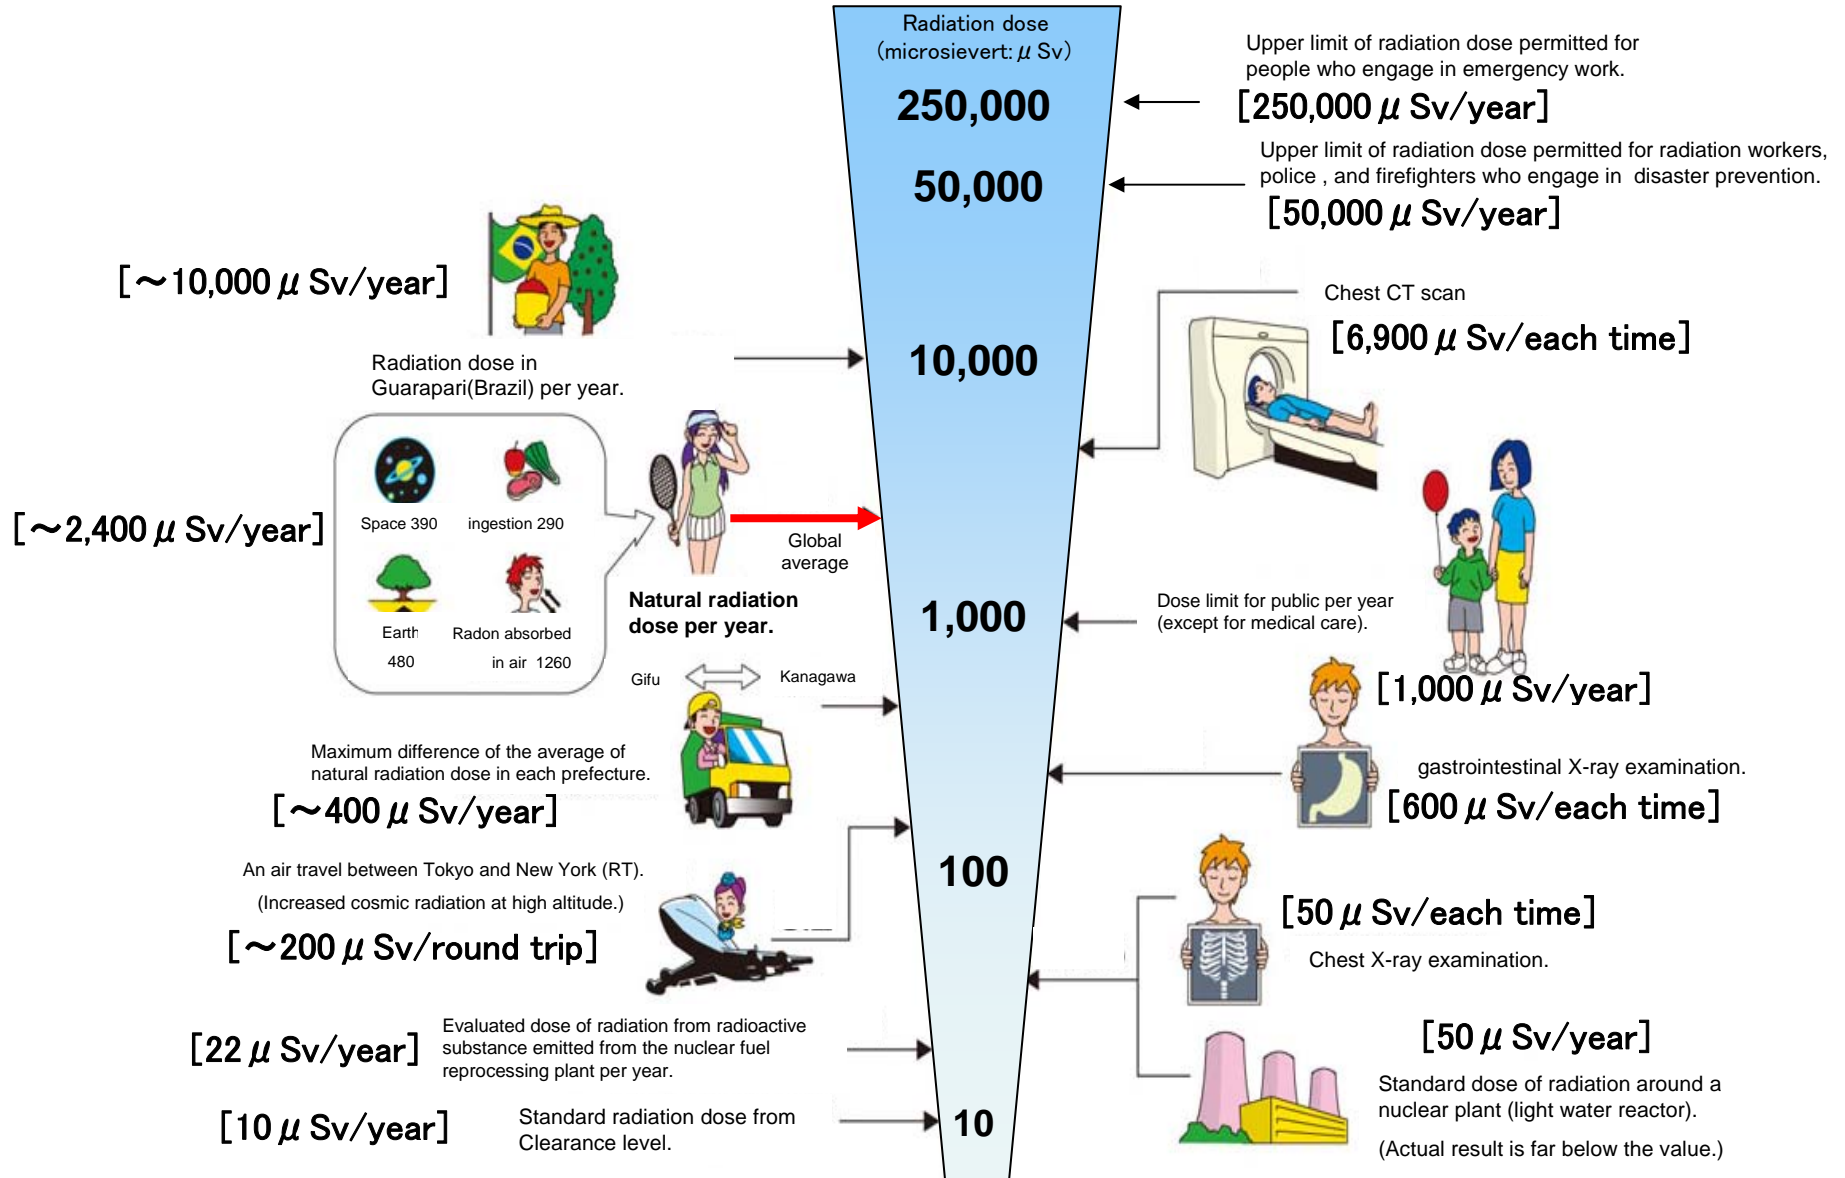

Radiation in Daily-life

※Unit : μSv

※ Sv [Sievert] = Constant of organism effect by kind of radiation (※) $\times$ Gy [gray]

※ It is 1 in case of X ray and γ ray.