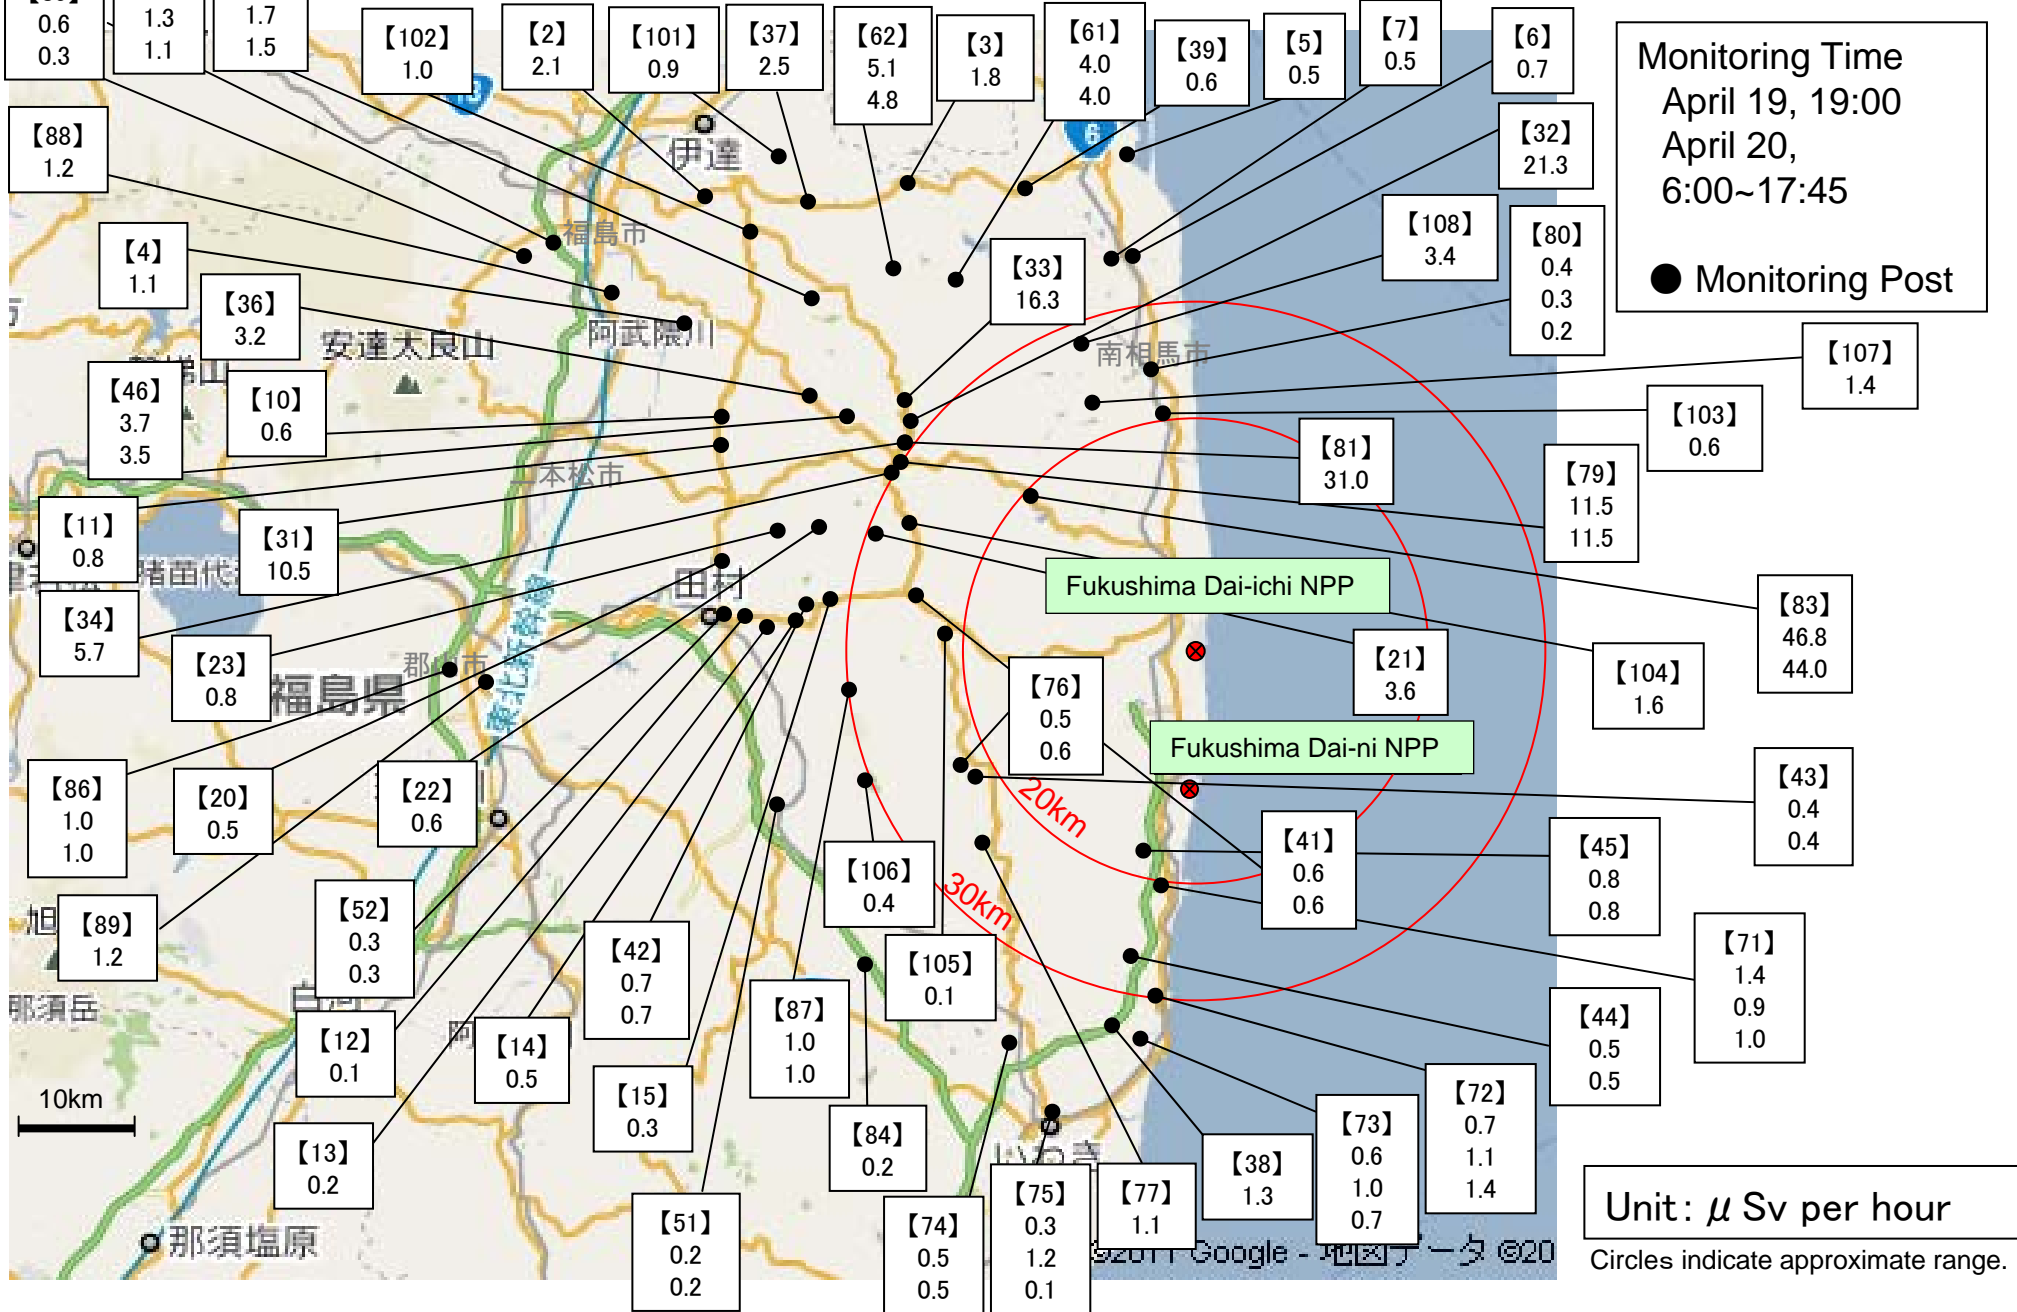

Readings at Monitoring Post out of Fukushima Dai-ichi NPP