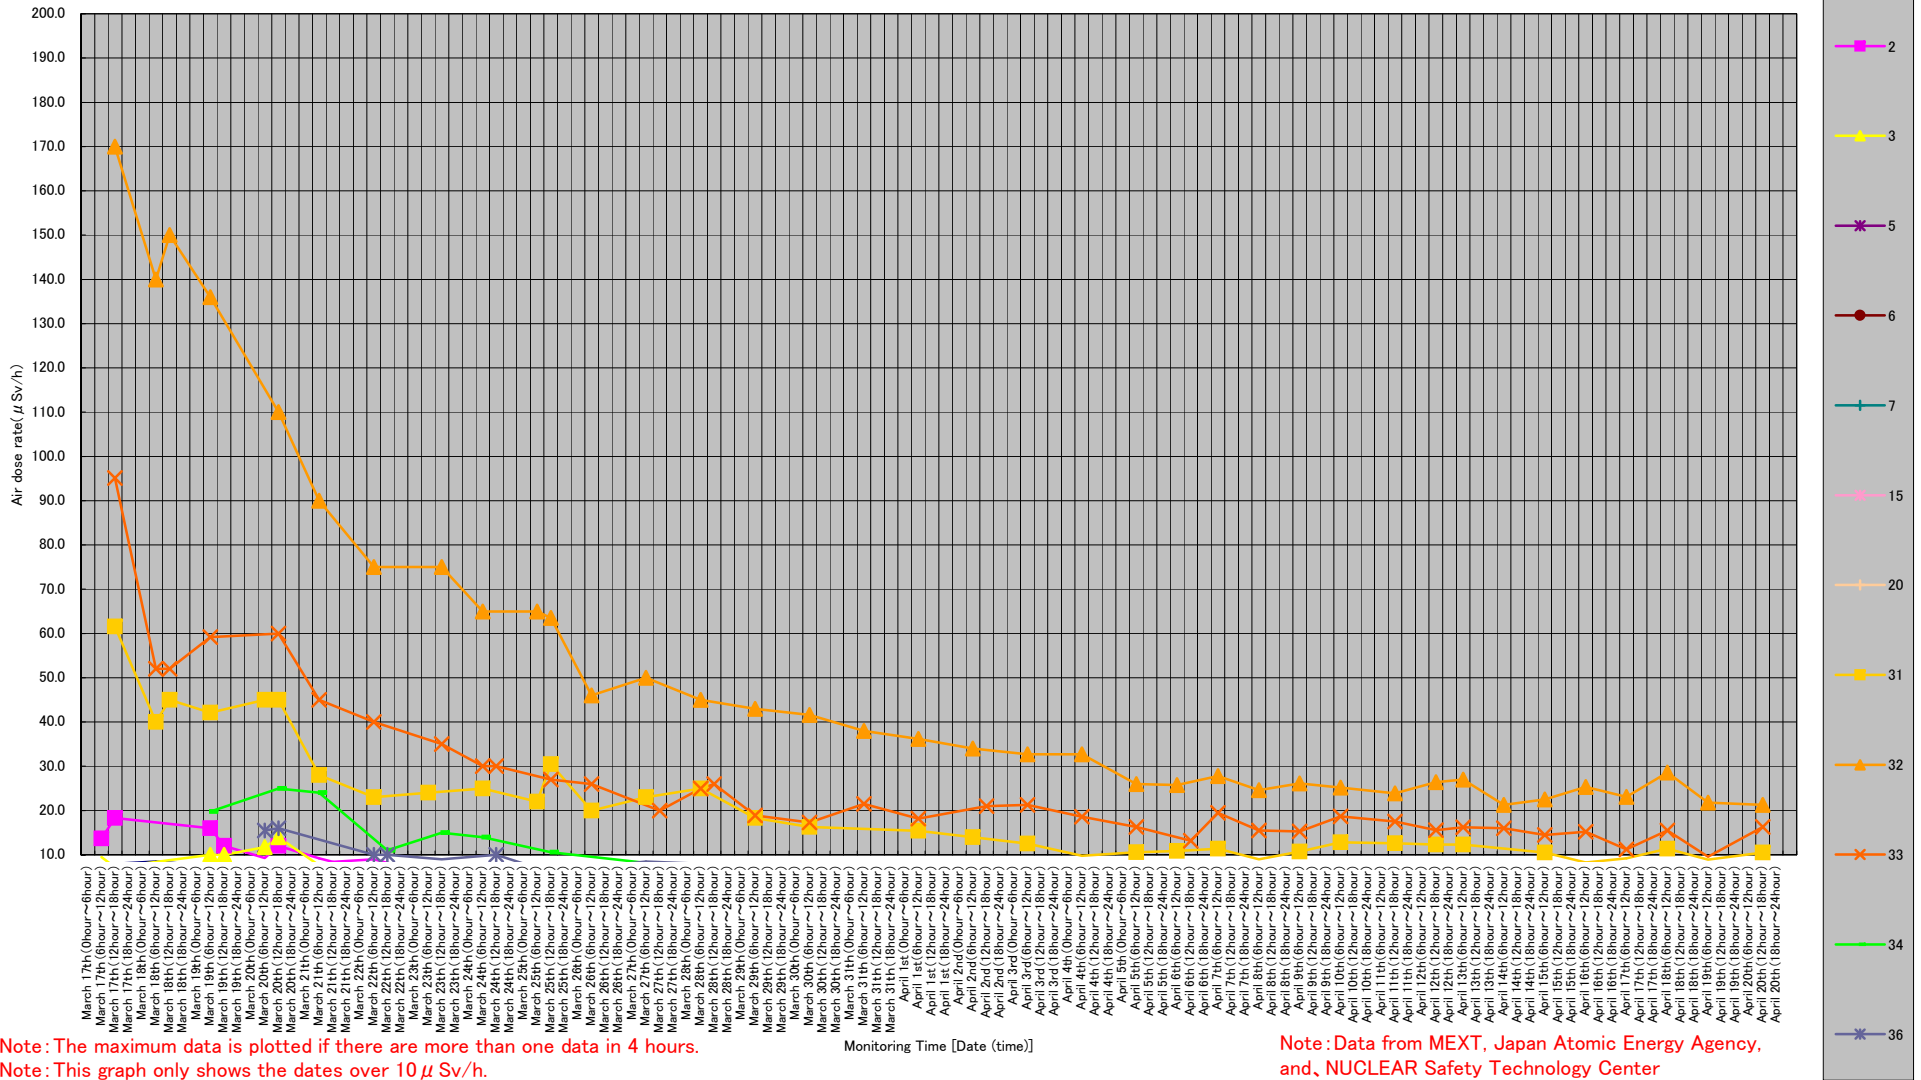

Readings at Monitoring Post out of 20 Km Zone of Fukushima Dai-ichi NPP