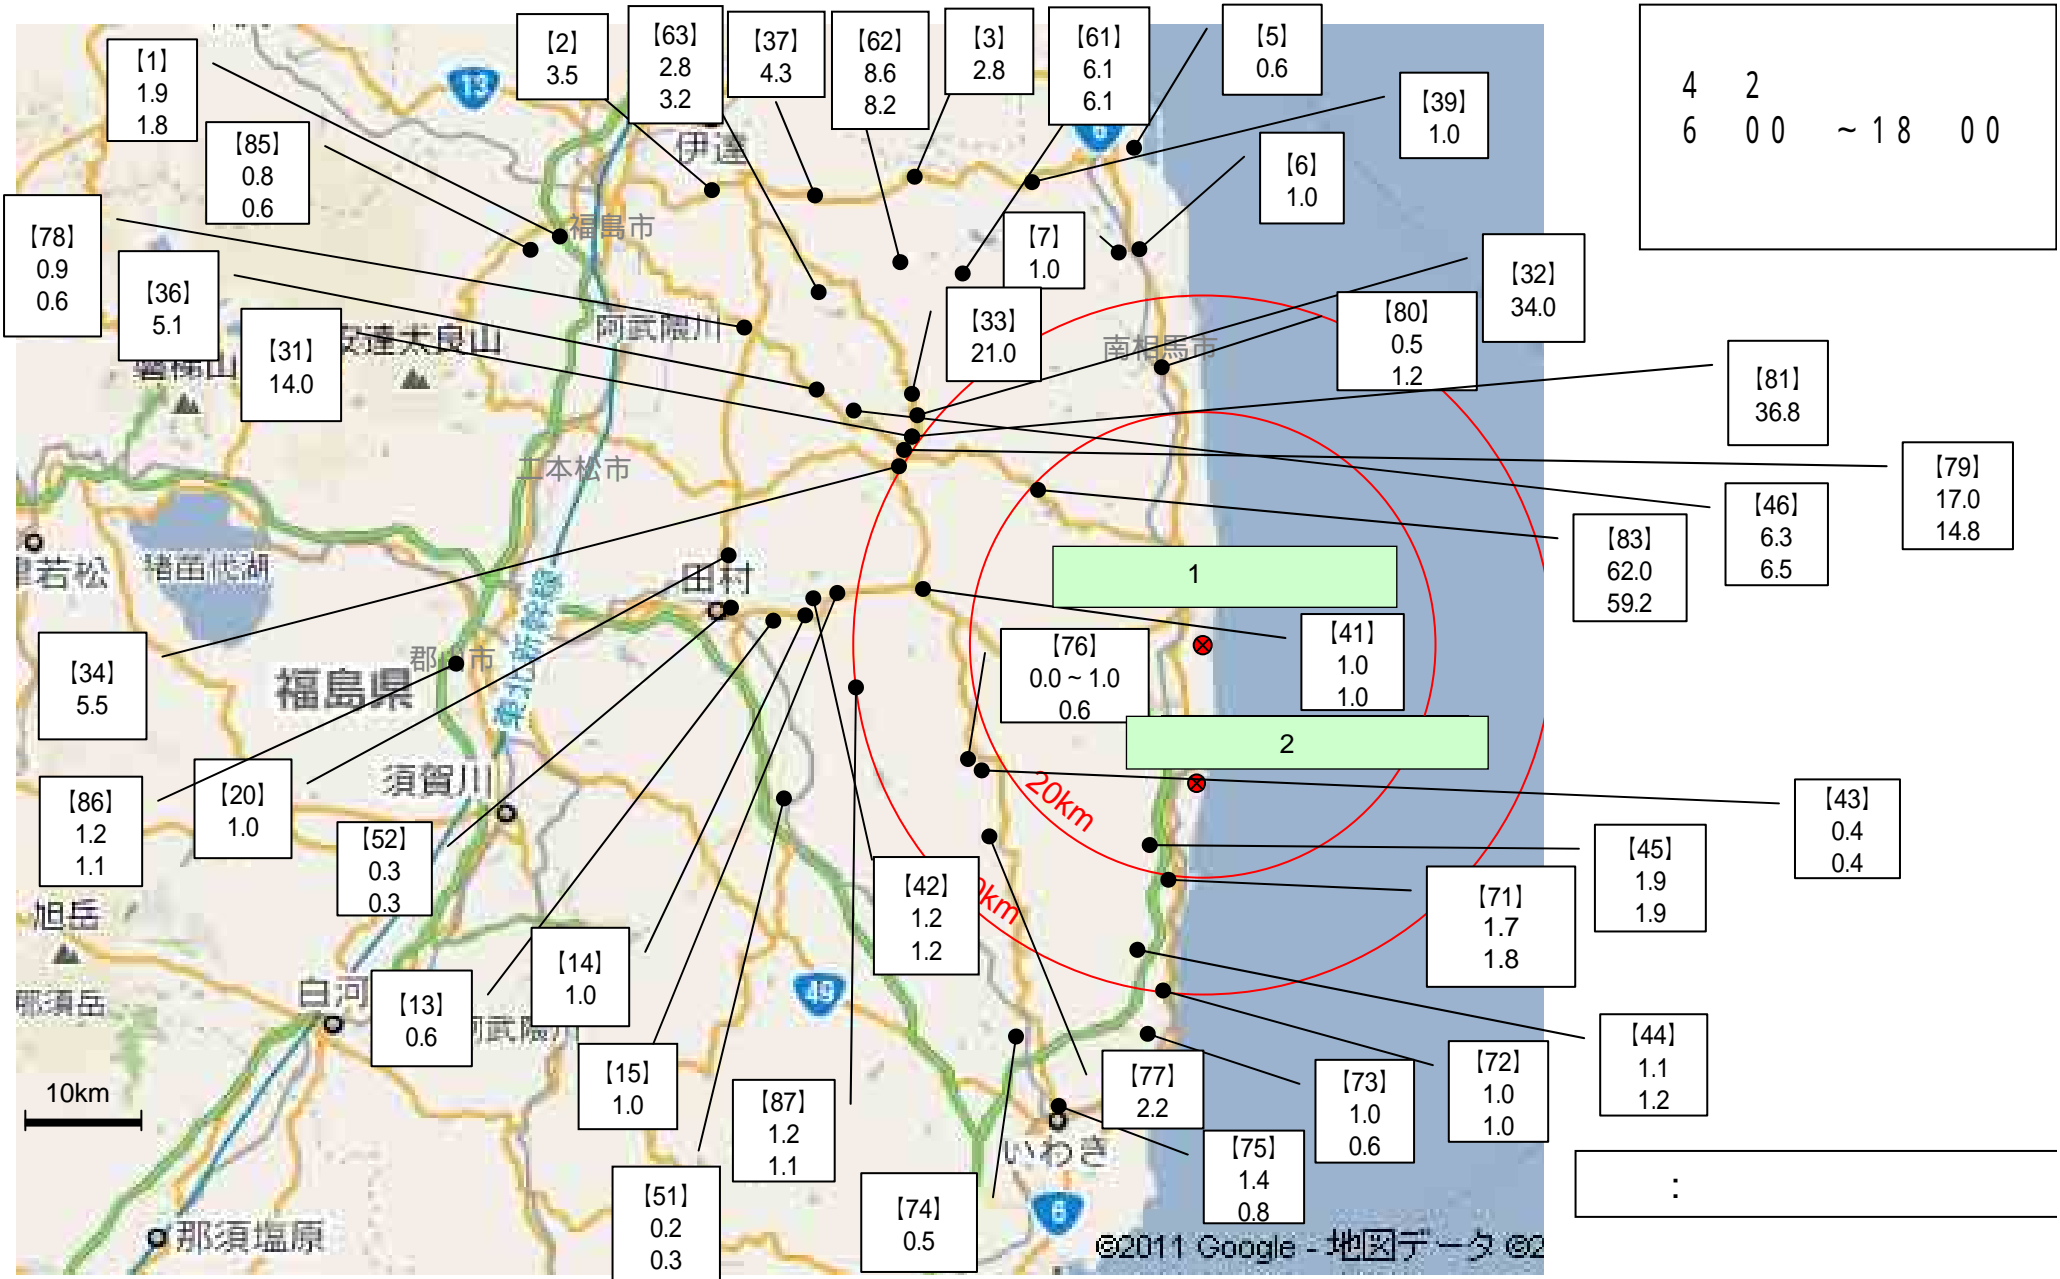

*1 GM(가 -)
 *2
 *3 NaI(-)
 *4

(1)		(/) (가)		
[34] (30Km)	2011/4/2 13:20	5.5 *2		
[36] (40Km)	2011/4/2 11:17	5.1 *2		
[37] (50Km)	2011/4/2 10:40	4.3 *2		
[39] (45Km)	2011/4/2 11:50	1.0 *2		
[41] (20Km)	2011/4/2 13:15	1.0 *2		
[41] (20Km)	2011/4/2 9:45	1.0 *2		
[42] (30Km)	2011/4/2 13:40	1.2 *2		
[42] (30Km)	2011/4/2 10:05	1.2 *2		
[43] (20Km)	2011/4/2 15:10	0.4 *2		
[43] (20Km)	2011/4/2 11:10	0.4 *2		
[44] (30Km)	2011/4/2 13:45	1.1 *2		
[44] (30Km)	2011/4/2 10:10	1.2 *2		
[45] (20Km)	2011/4/2 13:54	1.9 *2		
[45] (20Km)	2011/4/2 10:42	1.9 *2		
[46] (30Km)	2011/4/2 14:00	6.3 *2		
[46] (30Km)	2011/4/2 10:20	6.5 *2		
[51] (40Km)	2011/4/2 13:31	0.2 *3		
[51] (40Km)	2011/4/2 10:36	0.3 *3		

1

20km

Sv [] =
 “ 2002”