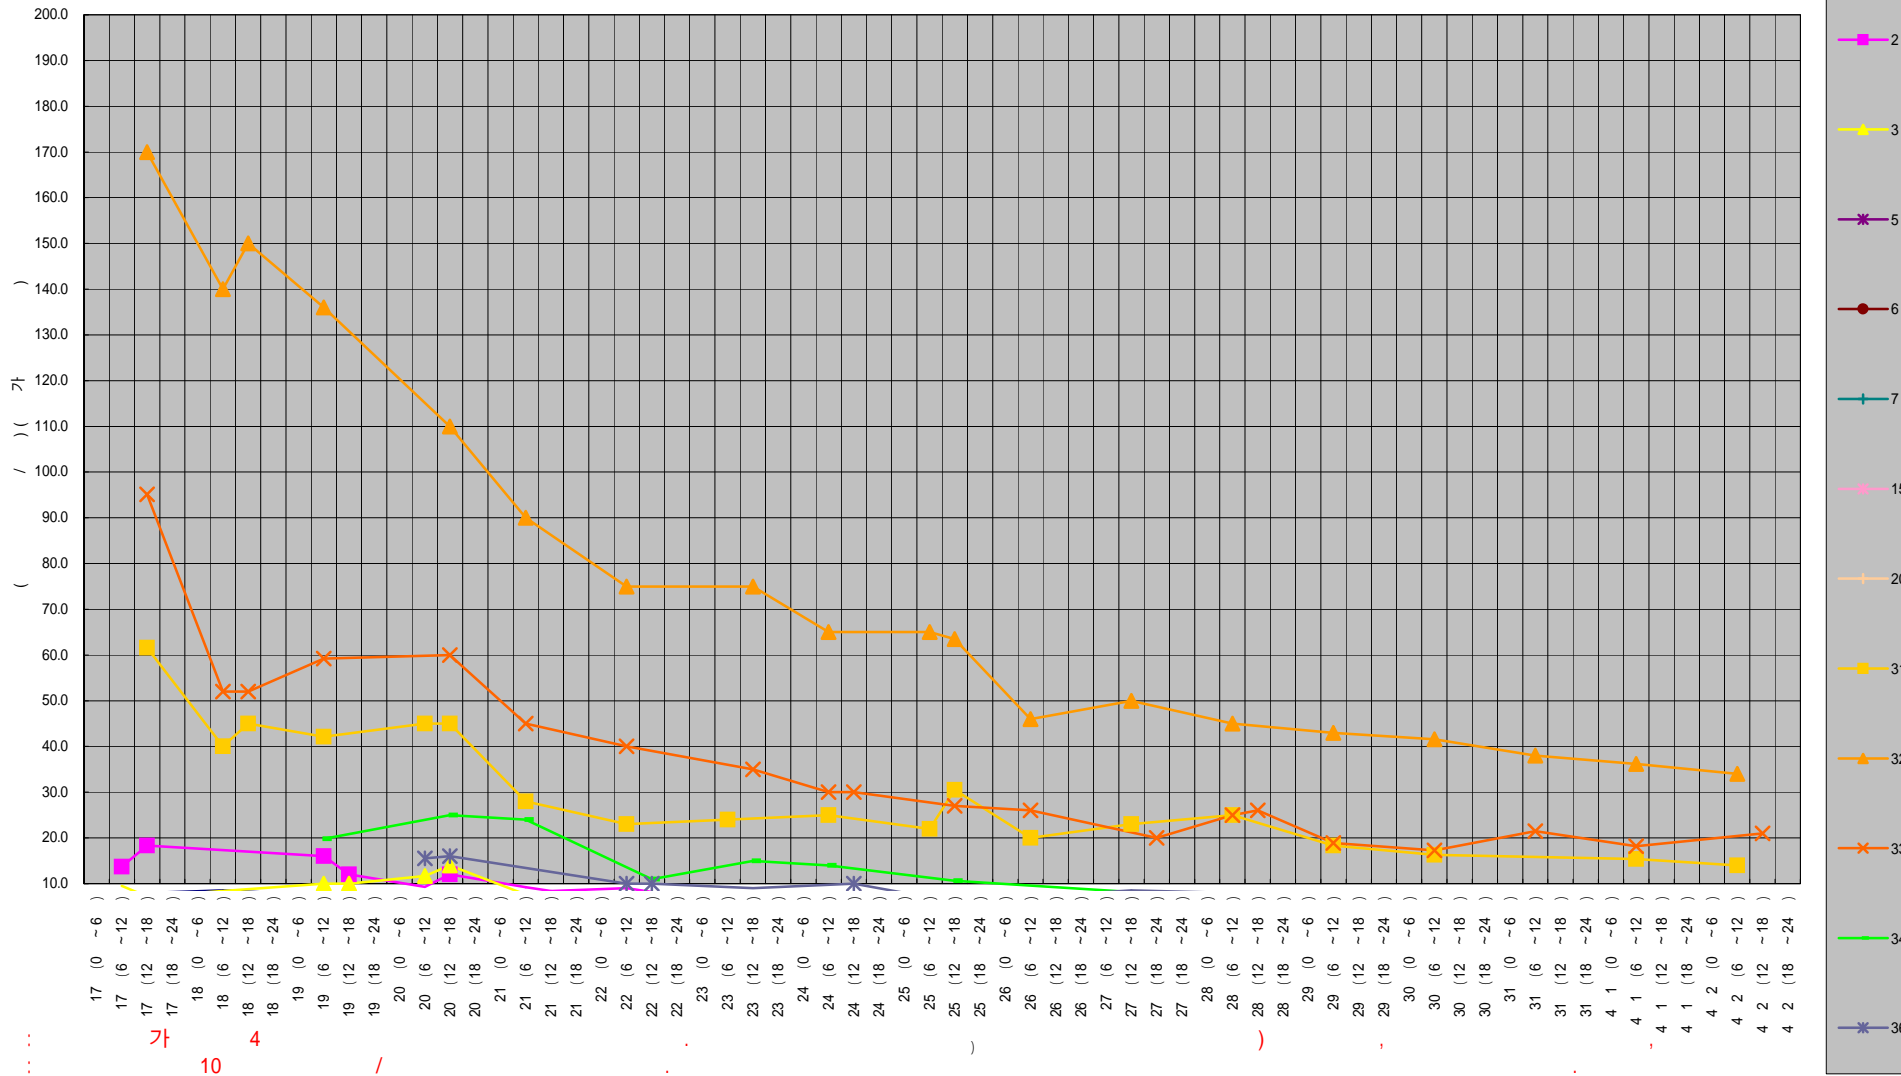

*1 GM(가 -)
 *2
 *3 NaI(-)
 *4

(1)		(/) (가)		
[34] (30Km)	2011/4/2 13:20	5.5 *2		
[36] (40Km)	2011/4/2 11:17	5.1 *2		
[37] (50Km)	2011/4/2 10:40	4.3 *2		
[39] (45Km)	2011/4/2 11:50	1.0 *2		
[41] (20Km)	2011/4/2 13:15	1.0 *2		
[41] (20Km)	2011/4/2 9:45	1.0 *2		
[42] (30Km)	2011/4/2 13:40	1.2 *2		
[42] (30Km)	2011/4/2 10:05	1.2 *2		
[43] (20Km)	2011/4/2 15:10	0.4 *2		
[43] (20Km)	2011/4/2 11:10	0.4 *2		
[44] (30Km)	2011/4/2 13:45	1.1 *2		
[44] (30Km)	2011/4/2 10:10	1.2 *2		
[45] (20Km)	2011/4/2 13:54	1.9 *2		
[45] (20Km)	2011/4/2 10:42	1.9 *2		
[46] (30Km)	2011/4/2 14:00	6.3 *2		
[46] (30Km)	2011/4/2 10:20	6.5 *2		
[51] (40Km)	2011/4/2 13:31	0.2 *3		
[51] (40Km)	2011/4/2 10:36	0.3 *3		

*1 GM(가 -)
 *2
 *3 NaI(-)
 *4

(1)		(/) (가)		
[52] (40Km)	2011/4/2 14:08	0.3 ^{*3}		
[52] (40Km)	2011/4/2 11:18	0.3 ^{*3}		
[61] (40Km)	2011/4/2 14:19	6.1 ^{*3}		
[61] (40Km)	2011/4/2 12:26	6.1 ^{*3}		
[62] (40Km)	2011/4/2 14:28	8.6 ^{*3}		
[62] (40Km)	2011/4/2 12:18	8.2 ^{*3}		
[63] (45Km)	2011/4/2 14:52	2.8 ^{*3}		
[63] (45Km)	2011/4/2 11:07	3.2 ^{*3}		
[71] (25Km)	2011/4/2 14:41	1.7 ^{*2}		(NBC)
[71] (25Km)	2011/4/2 8:19	1.8 ^{*2}		(NBC)
[72] (30Km)	2011/4/2 15:17	1.0 ^{*2}		(NBC)
[72] (30Km)	2011/4/2 9:04	1.0 ^{*2}		(NBC)
[73] (35Km)	2011/4/2 15:25	1.0 ^{*2}		(NBC)
[73] (35Km)	2011/4/2 9:20	0.6 ^{*2}		(NBC)
[74] (35Km)	2011/4/2 9:50	0.5 ^{*2}		(NBC)
[75] (45Km)	2011/4/2 17:36	1.4 ^{*2}		(NBC)
[75] (45Km)	2011/4/2 7:00	0.8 ^{*2}		(NBC)
_____ [76] (20Km)	<u>4/2 11:33</u> <u>~ 16:00</u>	<u>0.0 ~ 1.0</u> ^{*2*4}	_____	_____

1

20km

Sv [] =
 “ 2002”