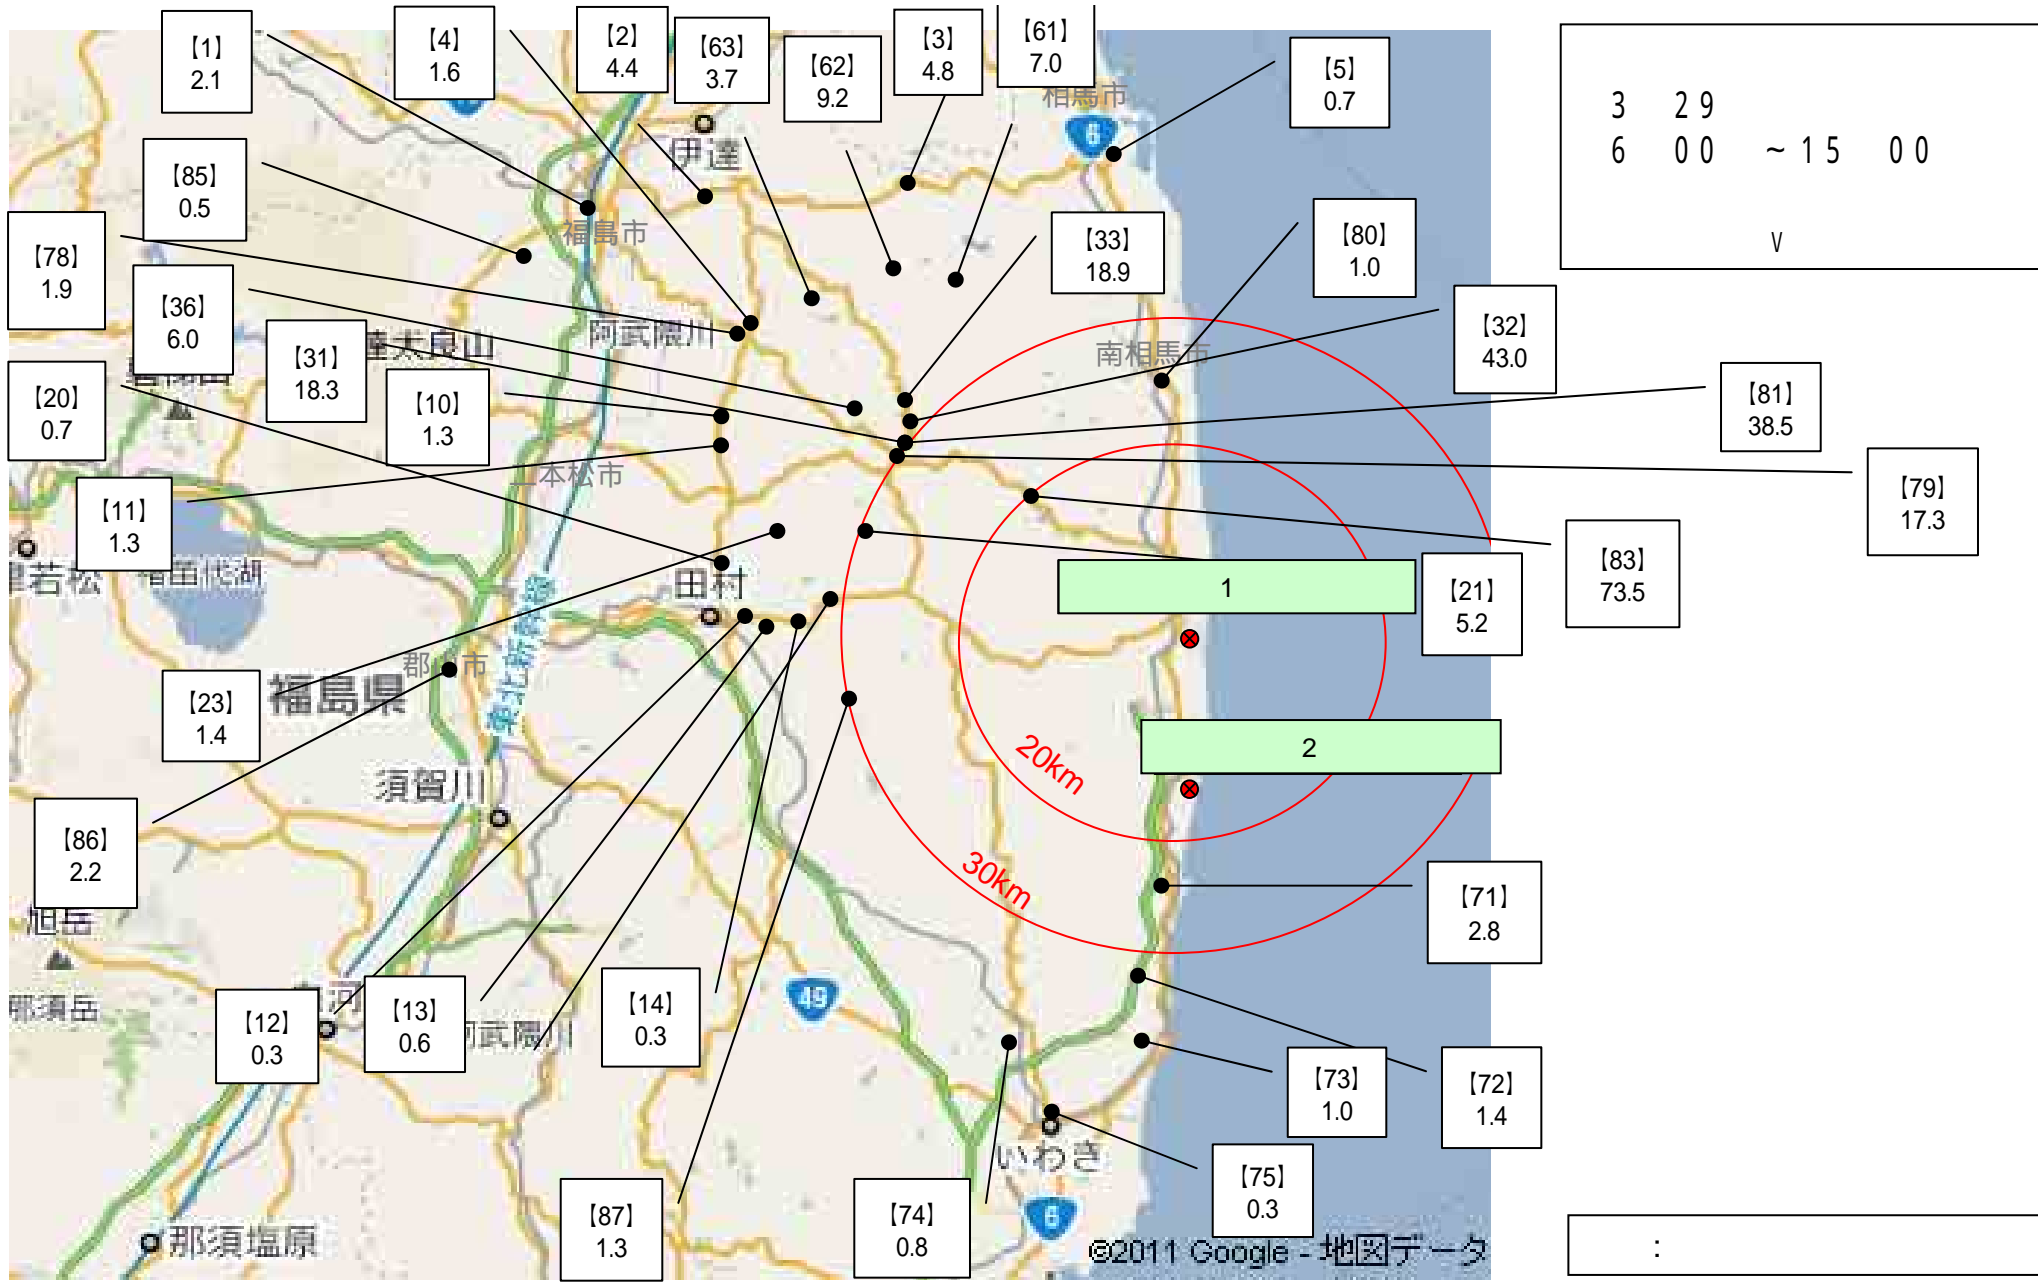

[Empty box]

1

20km

2011 3 29 16 00

注) 가 가 :

* 1 GM(가 -)

* 2

* 3 NaI(-)

(1)		(/) (가)		
[1] (60Km)	2011/3/29 8:48	2.1 ^{*2}		
[2] (55Km)	2011/3/29 9:31	4.4 ^{*2}		
[3] (45Km)	2011/3/29 10:00	4.8 ^{*2}		
[4] (50Km)	2011/3/29 9:36	1.6 ^{*2}		
[5] (45Km)	2011/3/29 10:29	0.7 ^{*2}		
[10] (40Km)	2011/3/29 9:59	1.3 ^{*2}		
[11] (40Km)	2011/3/29 10:12	1.3 ^{*2}		
<u>[12] (40Km)</u>	<u>2011/3/29 12:43</u>	<u>0.3^{*2}</u>	_____	_____
<u>[13] (40Km)</u>	<u>2011/3/29 12:58</u>	<u>0.6^{*2}</u>	_____	_____
<u>[14] (35Km)</u>	<u>2011/3/29 13:19</u>	<u>0.3^{*2}</u>	_____	_____
[20] (45Km)	2010/3/29 10:49	0.7 ^{*2}		
[21] (30Km)	2010/3/29 11:30	5.2 ^{*2}		
[23] (30Km)	2010/3/29 11:00	1.4 ^{*2}		
[31] (30Km)	2010/3/29 9:59	18.3 ^{*2}		
[32] (30Km)	2010/3/29 10:57	43.0 ^{*2}		
[33] (30Km)	2010/3/29 11:19	18.9 ^{*2}		
[36] (40Km)	2010/3/29 9:41	6.0 ^{*2}		

* 1 GM(가 -)

* 2

* 3 NaI(-)

(1)		(가 /)		
[61] (40Km)	2010/3/29 12:47	7.0 *2		
[62] (40Km)	2010/3/29 12:38	9.2 *2		
[63] (45Km)	2010/3/29 11:36	3.7 *2		
[71] (25Km)	2010/3/29 9:20	2.8 *2		(NBC)
[72] (30Km)	2010/3/29 8:54	1.4 *2		(NBC)
[73] (35Km)	2010/3/29 8:30	1.0 *2		(NBC)
[74] (35Km)	2010/3/29 8:05	0.8 *2		(NBC)
[75] (45Km)	2010/3/29 7:20	0.3 *2		(NBC)
[78] (45Km)	2010/3/29 8:00	1.9 *2		(NBC)
[79] (30Km)	2010/3/29 9:01	17.3 *2		(NBC)
[80] (25Km)	2010/3/29 10:58	1.0 *2		(NBC)
[81] (30Km)	2010/3/29 8:43	38.5 *2		(NBC)
[83] (20Km)	2010/3/29 9:13	73.5 *2		(NBC)
[85] (60km)	2011/3/29 6:00	0.5 *2		
[86] (55km)	2011/3/29 6:00	2.2 *2		
[87] (30km)	2011/3/29 6:00	1.3 *2		

3 29
6 00 ~ 15 00
v

[83] 73.5

[79] 17.3

:

Sv [] =
 “ 2002”

() x Gy [] x , 1