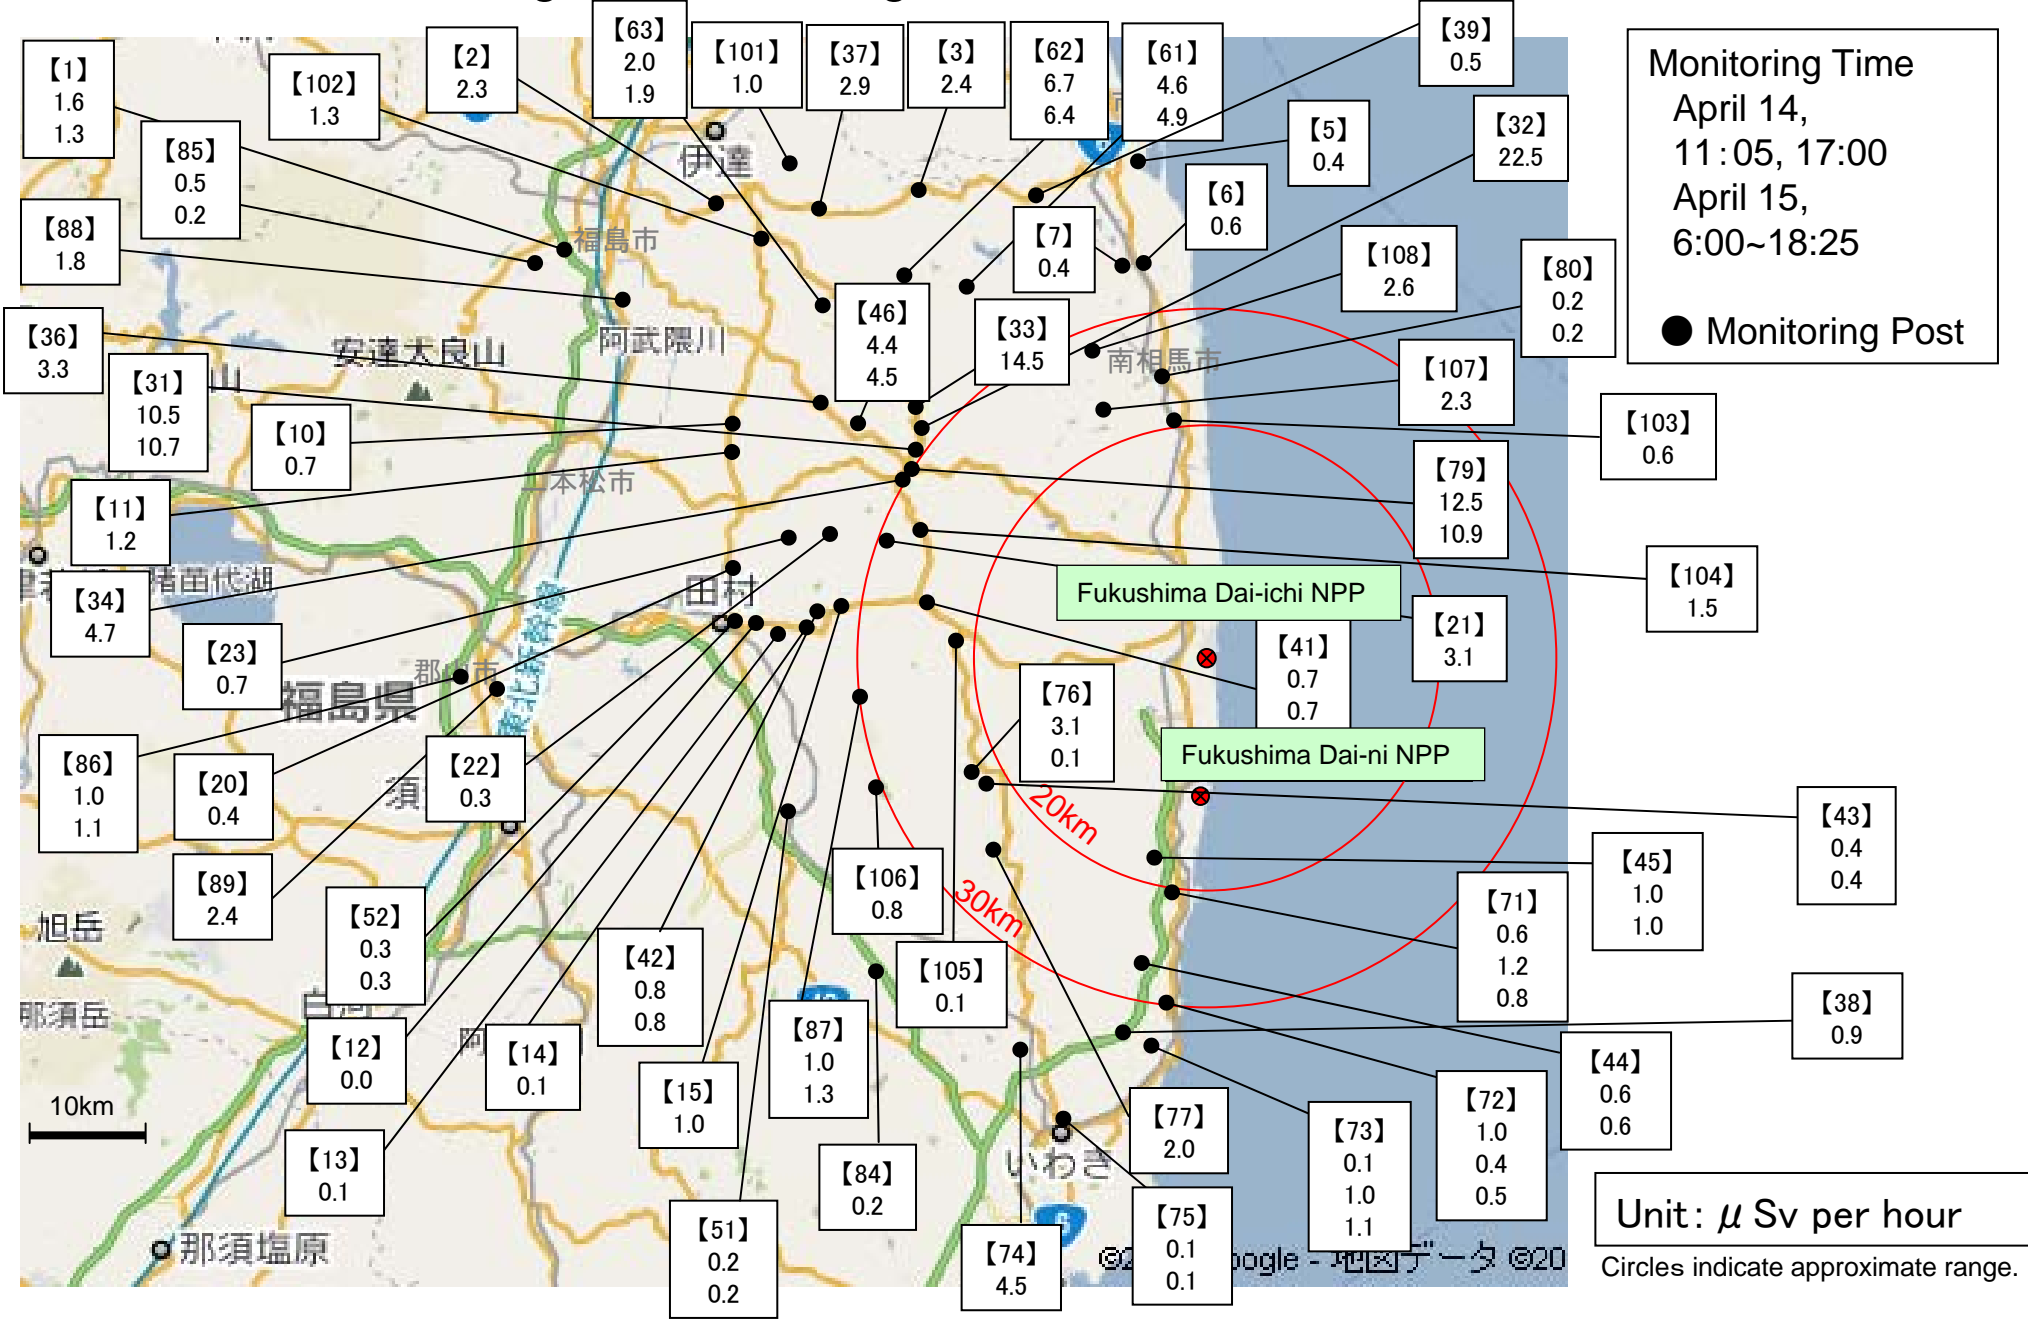

Readings at Monitoring Post out of 20 Km Zone of Fukushima Dai-ichi NPP

As of 10:00 April 16, 2011
Ministry of Education, Culture, Sports, Science and Technology (MEXT)

Monitoring Outputs by MEXT

*Boldface and underlined readings are new.

- * 1 measured by Geiger-Müller counter
- * 2 measured by ionization chamber type survey meter
- * 3 measured by NaI scintillator detector
- * 4 variation range of the measuring data in measuring time

Readings at Monitoring Post out of Fukushima Dai-ichi NPP

Readings at Monitoring Post out of 20 Km Zone of Fukushima Dai-ichi NPP

Note: The maximum data is plotted if there are more than one data in 4 hours.
 Note: This graph only shows the dates over 10 $\mu\text{Sv/h}$.