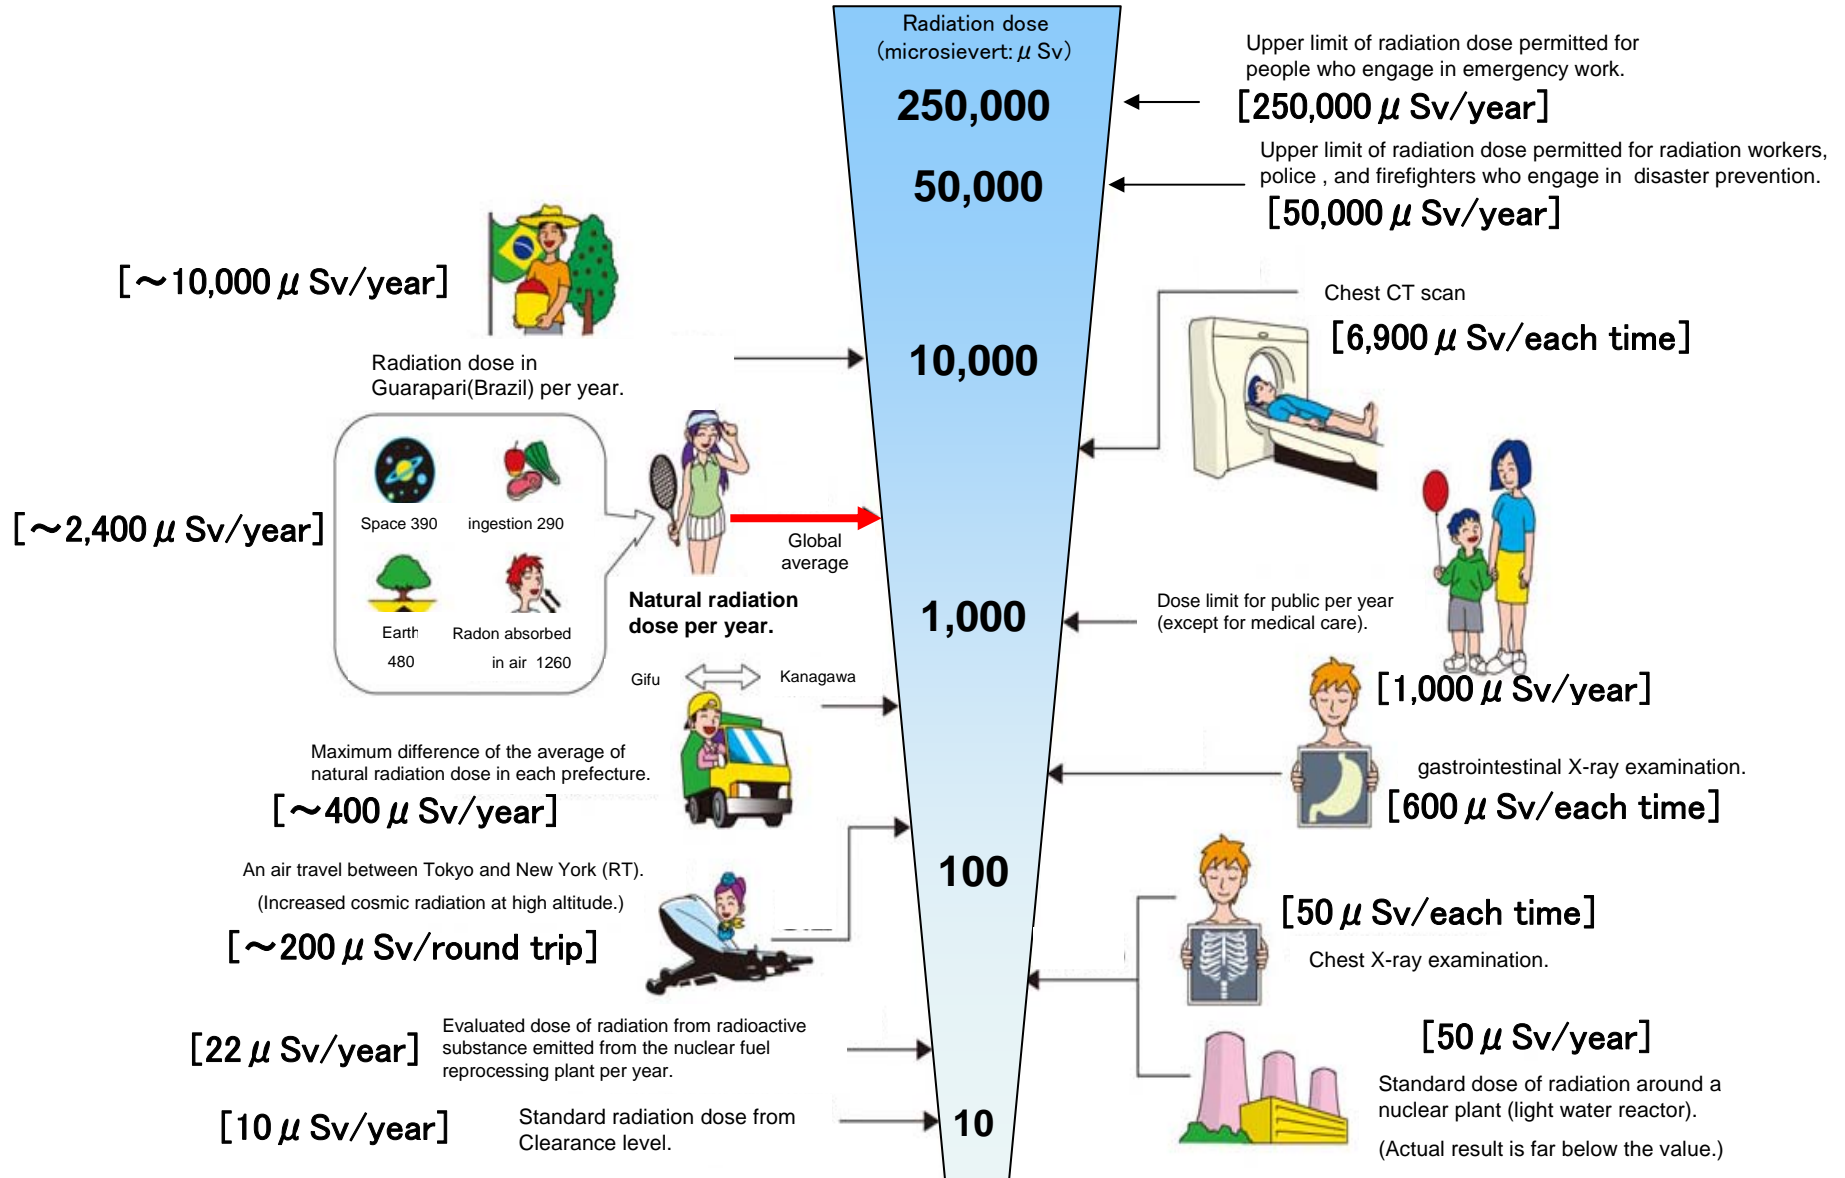

Readings at Monitoring Post out of 20 Km Zone of Fukushima Dai-ichi NPP

As of 10:00 April 16, 2011
Ministry of Education, Culture, Sports, Science and Technology (MEXT)

Monitoring Outputs by MEXT

*Boldface and underlined readings are new.

Readings at Monitoring Post out of Fukushima Dai-ichi NPP

Readings at Monitoring Post out of 20 Km Zone of Fukushima Dai-ichi NPP

Note: The maximum data is plotted if there are more than one data in 4 hours.
 Note: This graph only shows the dates over 10 $\mu\text{Sv/h}$.

Note: Data from MEXT, Japan Atomic Energy Agency, and, NUCLEAR Safety Technology Center

Radiation in Daily-life

※Unit : μSv

※ Sv [Sievert] = Constant of organism effect by kind of radiation (※) \times Gy [gray]