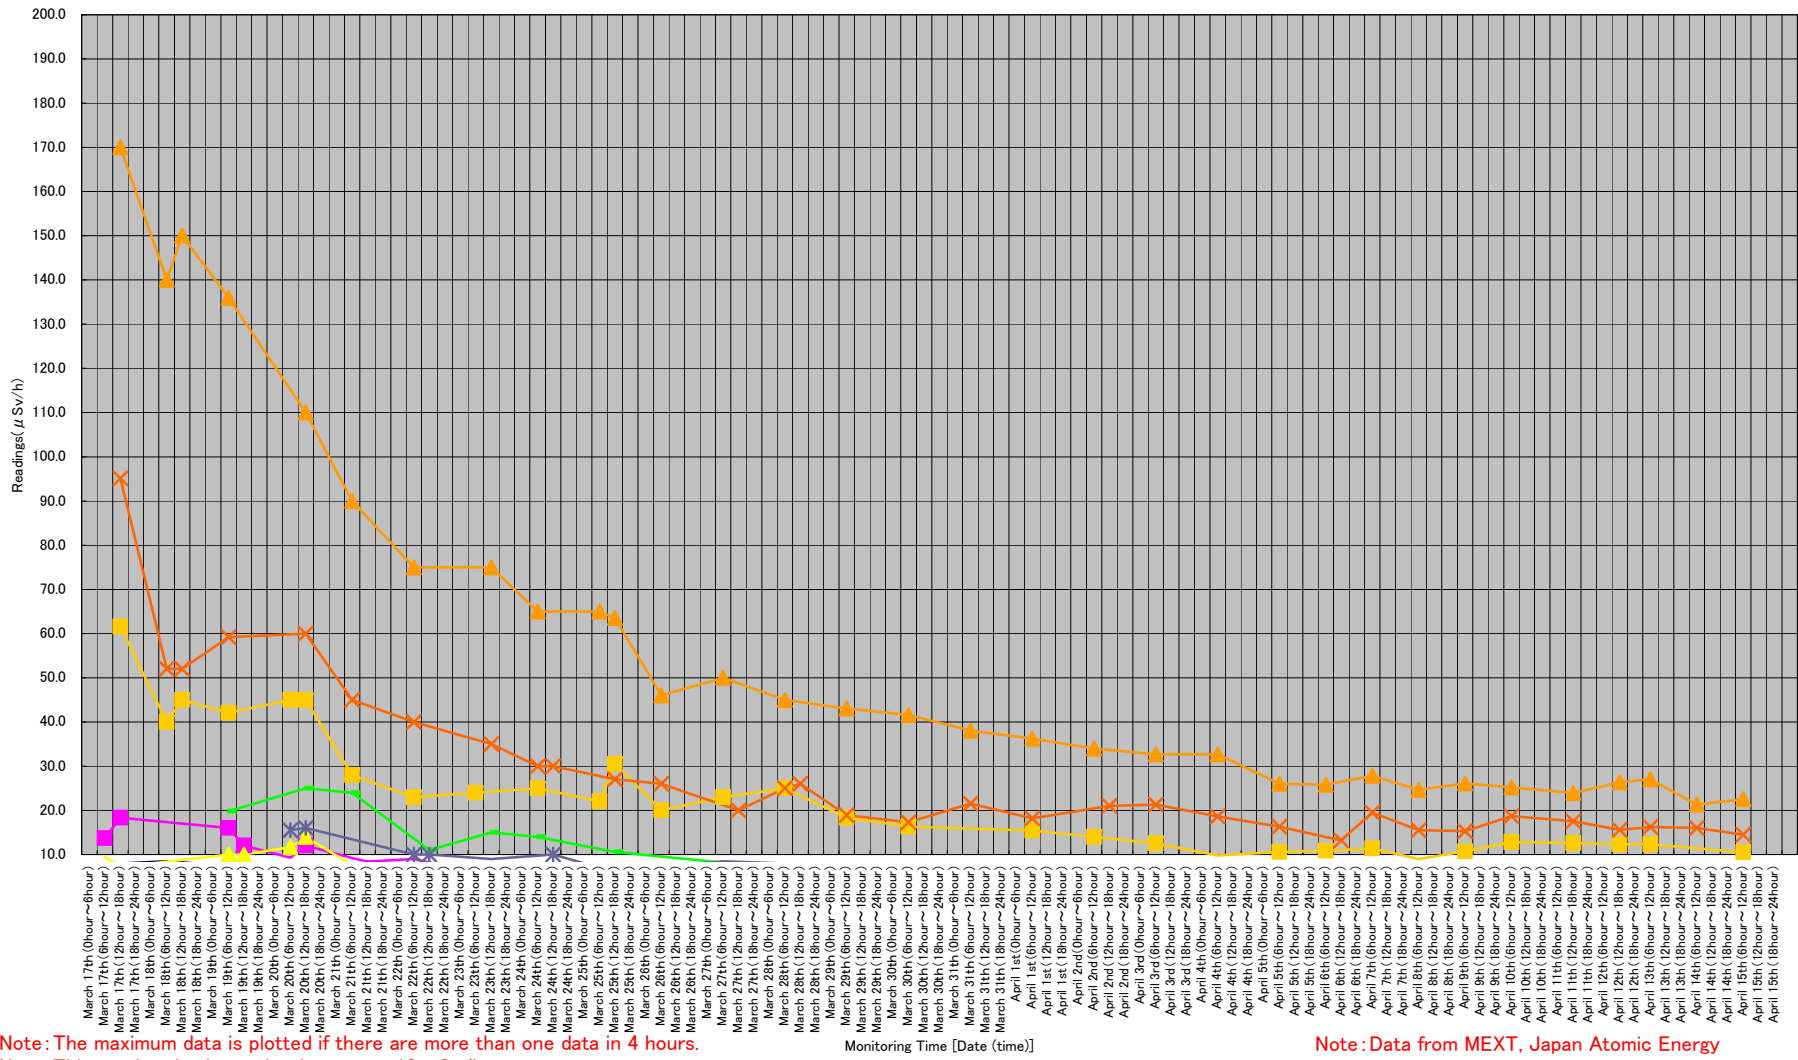

- * 1 measured by Geiger-Müller counter
- * 2 measured by ionization chamber type survey meter
- * 3 measured by NaI scintillator detector
- * 4 variation range of the measuring data in measuring time

Readings at Monitoring Post out of Fukushima Dai-ichi NPP

Readings at Monitoring Post out of 20 Km Zone of Fukushima Dai-ichi NPP

Note: The maximum data is plotted if there are more than one data in 4 hours.
 Note: This graph only shows the dates over 10 $\mu\text{Sv/h}$.