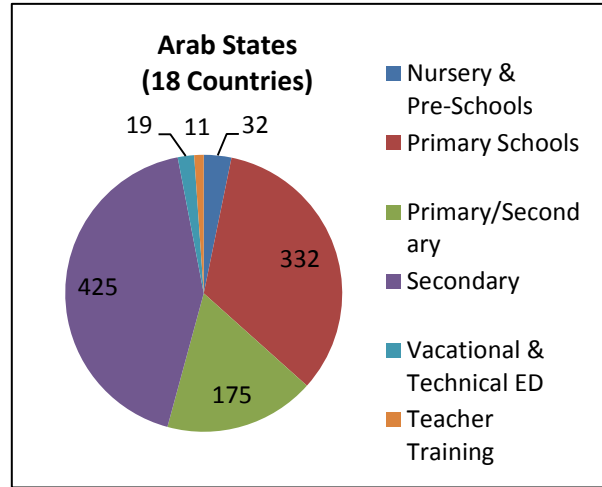

世界のユネスコスクール加盟校数

UNESCO
Associated
Schools

Schools number by level and by region juin 2013

Regions	Nursery & Pre- Schools	Primary Schools	ASP1/2 Primary/ Secondary	ASP2 Secondary	ASP2 Vocational & Technical ED	ASP3 Teacher Training	TOTAL	Number of Countries
Africa	51	1094	179	620	60	46	2050	42
Arab States	32	332	175	425	19	11	994	18
Asia & Pacific	27	574	172	1043	44	46	1906	41
Europe & North America	84	565	373	1476	199	67	2764	49
Latin America & Caribbean	109	876	324	488	56	66	1919	31
World Total	303	3441	1223	4052	378	236	9633	181