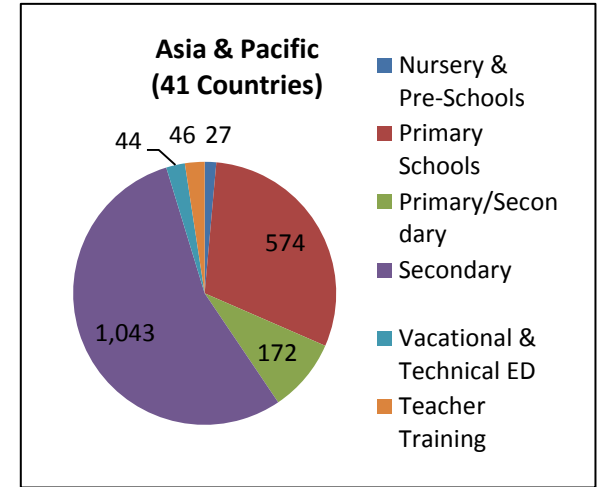

世界のユネスコスクール加盟校数

UNESCO
Associated
Schools

Schools number by level and by region juin 2013

Regions	Nursery & Pre- Schools	Primary Schools	ASP1/2 Primary/ Secondary	ASP2 Secondary	ASP2 Vocational & Technical ED	ASP3 Teacher Training	TOTAL	Number of Countries
Africa	51	1094	179	620	60	46	2050	42
Arab States	32	332	175	425	19	11	994	18
Asia & Pacific	27	574	172	1043	44	46	1906	41
Europe & North America	84	565	373	1476	199	67	2764	49
Latin America & Caribbean	109	876	324	488	56	66	1919	31
World Total	303	3441	1223	4052	378	236	9633	181