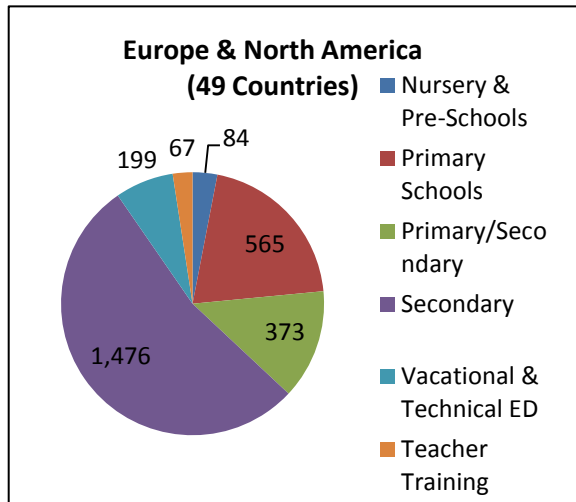

世界のユネスコスクール加盟校数

UNESCO
Associated
Schools

Schools number by level and by region juin 2013

Regions	Nursery & Pre- Schools	Primary Schools	ASP1/2 Primary/ Secondary	ASP2 Secondary	ASP2 Vocational & Technical ED	ASP3 Teacher Training	TOTAL	Number of Countries
Africa	51	1094	179	620	60	46	2050	42
Arab States	32	332	175	425	19	11	994	18
Asia & Pacific	27	574	172	1043	44	46	1906	41
Europe & North America	84	565	373	1476	199	67	2764	49
Latin America & Caribbean	109	876	324	488	56	66	1919	31
World Total	303	3441	1223	4052	378	236	9633	181