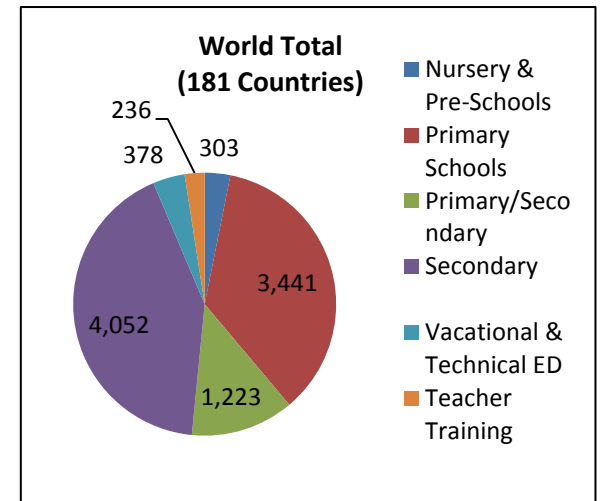

世界のユネスコスクール加盟校数

UNESCO
Associated
Schools

Schools number by level and by region juin 2013

Regions	Nursery & Pre- Schools	Primary Schools	ASP1/2 Primary/ Secondary	ASP2 Secondary	ASP2 Vocational & Technical ED	ASP3 Teacher Training	TOTAL	Number of Countries
Africa	51	1094	179	620	60	46	2050	42
Arab States	32	332	175	425	19	11	994	18
Asia & Pacific	27	574	172	1043	44	46	1906	41
Europe & North America	84	565	373	1476	199	67	2764	49
Latin America & Caribbean	109	876	324	488	56	66	1919	31
World Total	303	3441	1223	4052	378	236	9633	181