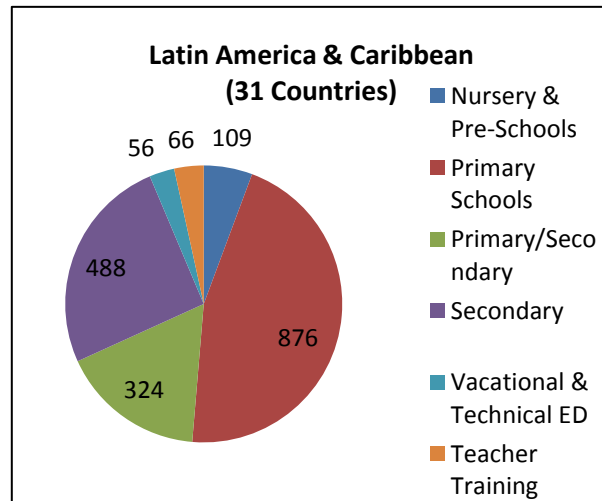

世界のユネスコスクール加盟校数

UNESCO
Associated
Schools

Schools number by level and by region juin 2013

Regions	Nursery & Pre- Schools	Primary Schools	ASP1/2 Primary/ Secondary	ASP2 Secondary	ASP2 Vocational & Technical ED	ASP3 Teacher Training	TOTAL	Number of Countries
Africa	51	1094	179	620	60	46	2050	42
Arab States	32	332	175	425	19	11	994	18
Asia & Pacific	27	574	172	1043	44	46	1906	41
Europe & North America	84	565	373	1476	199	67	2764	49
Latin America & Caribbean	109	876	324	488	56	66	1919	31
World Total	303	3441	1223	4052	378	236	9633	181